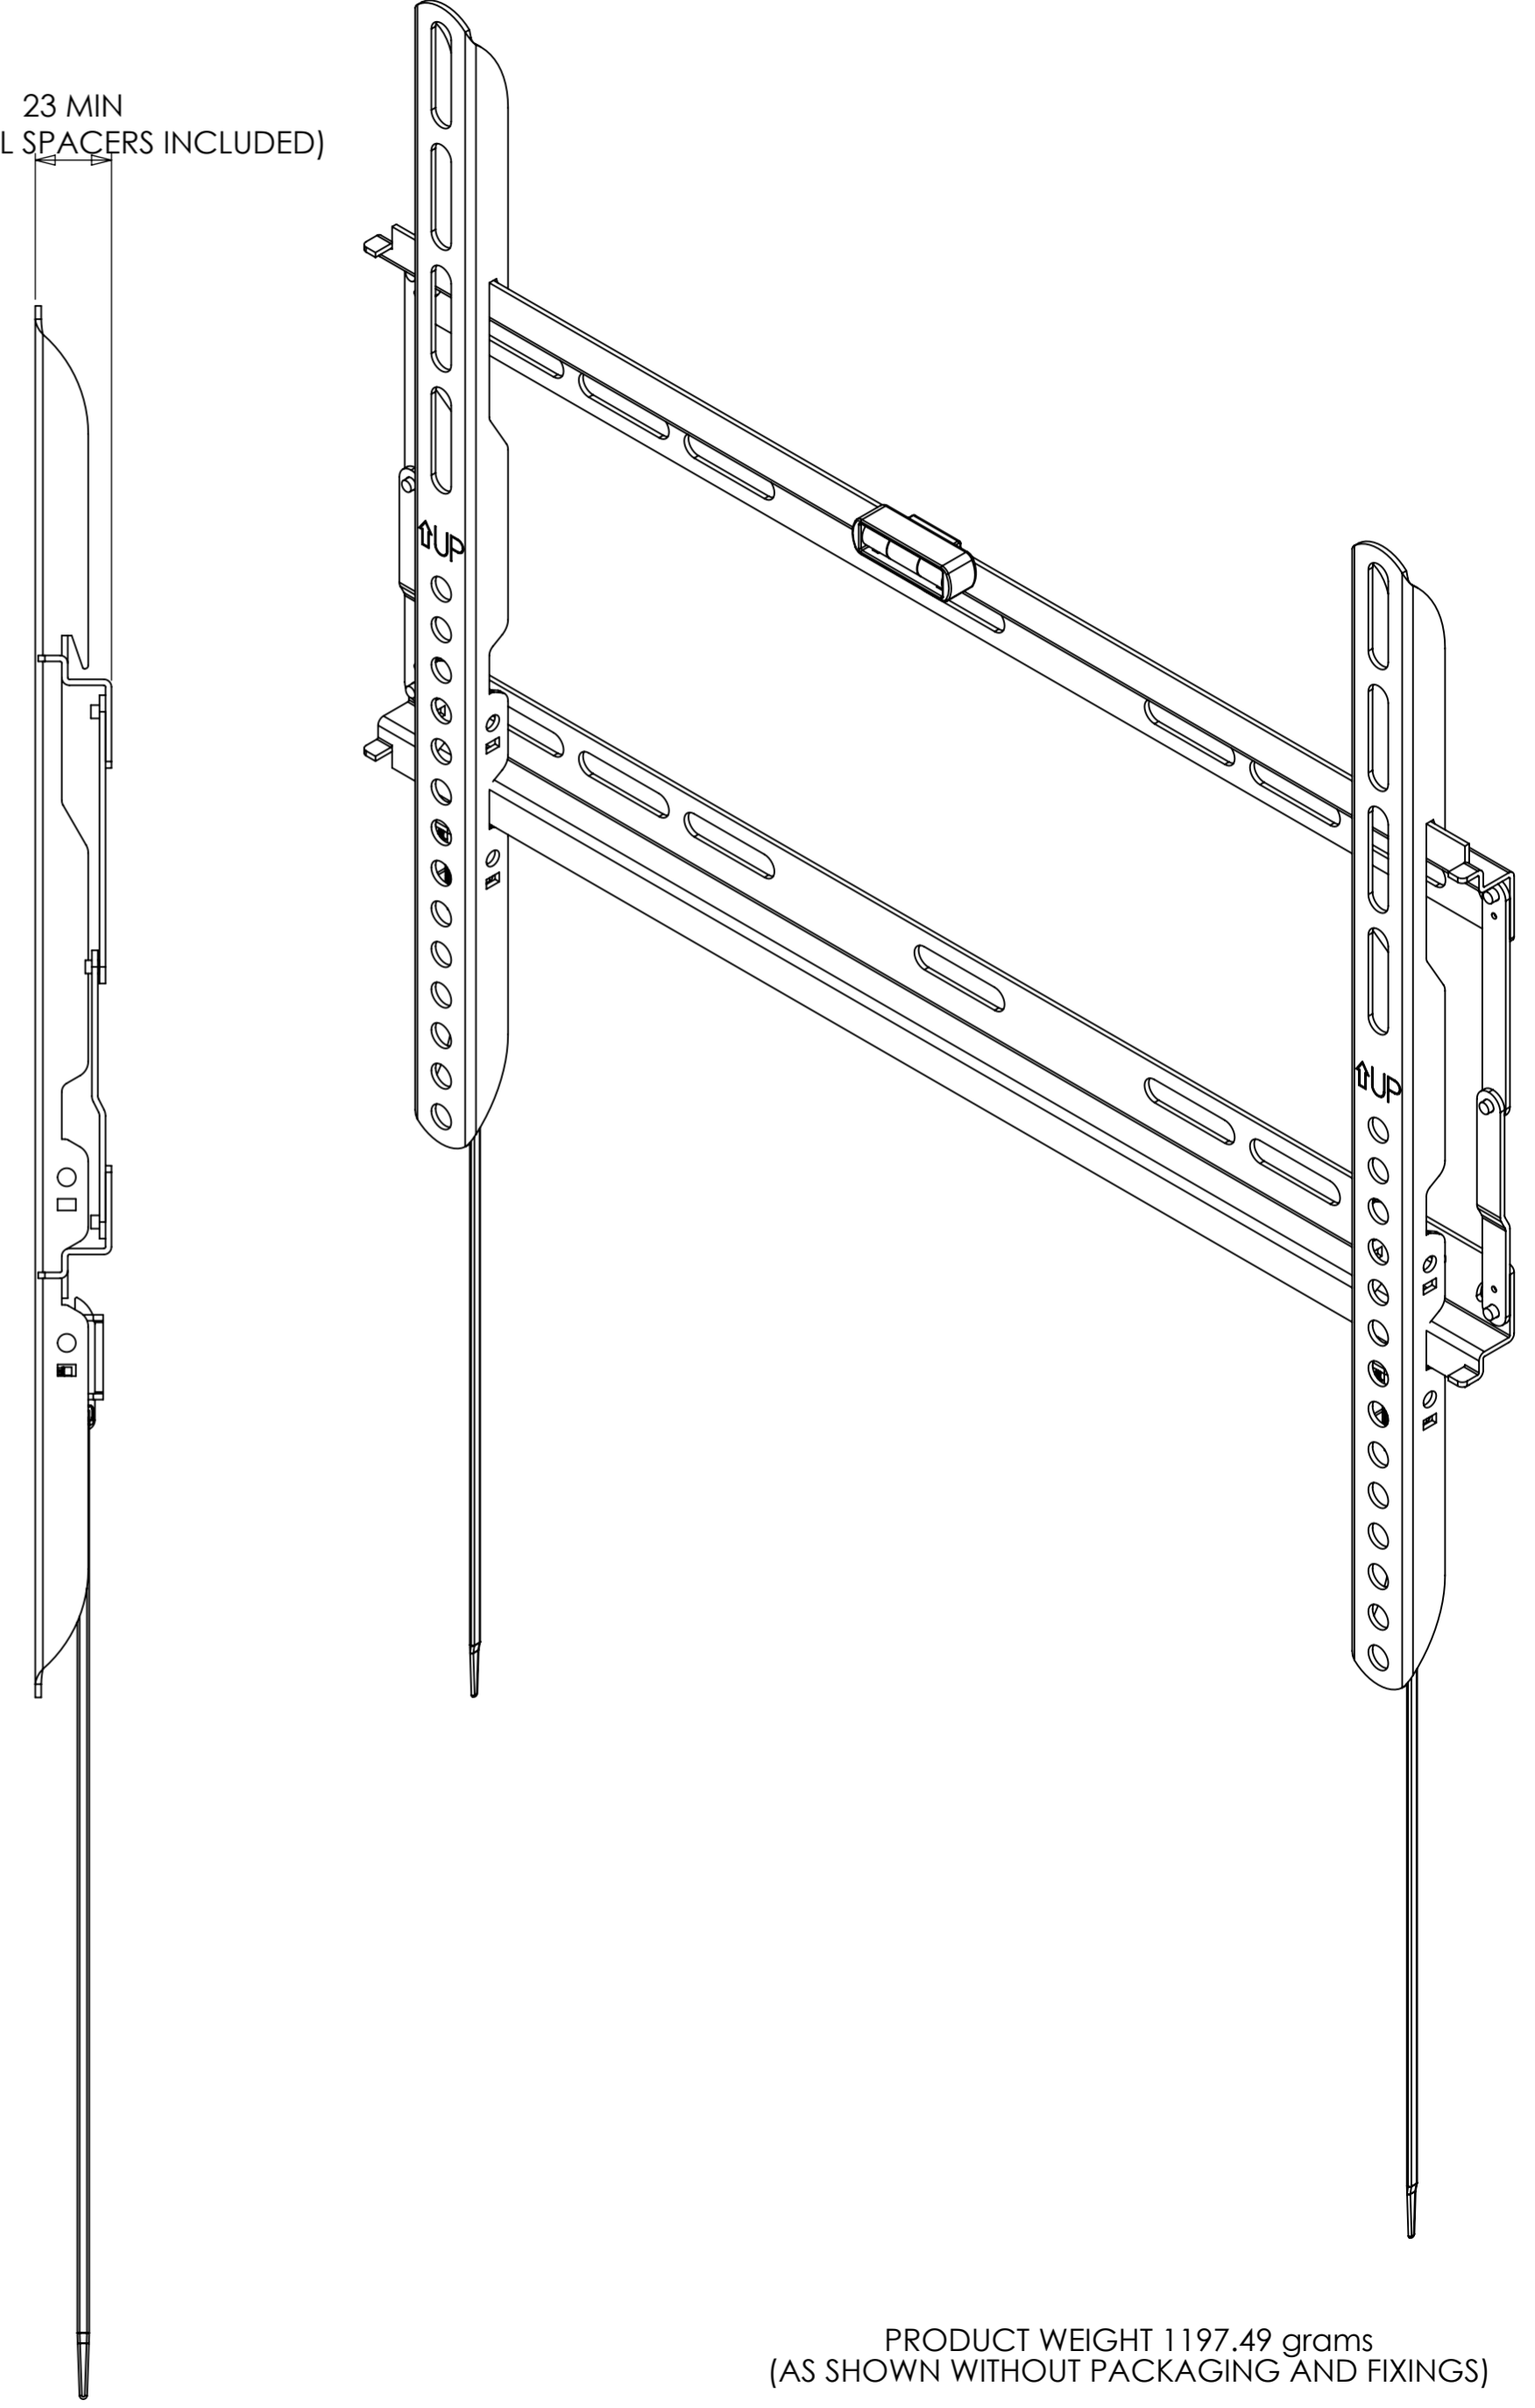

23 MIN
(ADDITIONAL SPACERS INCLUDED)

PRODUCT WEIGHT 1197.49 grams
(AS SHOWN WITHOUT PACKAGING AND FIXINGS)