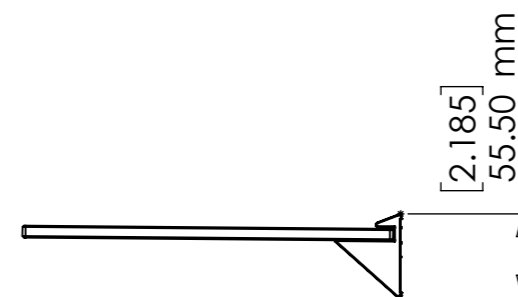

A

B

C

D

E

F

ESTIMATED PRODUCT WEIGHT :- 4297.68 grams
(AS SHOWN WITHOUT PACKAGING FIXINGS)