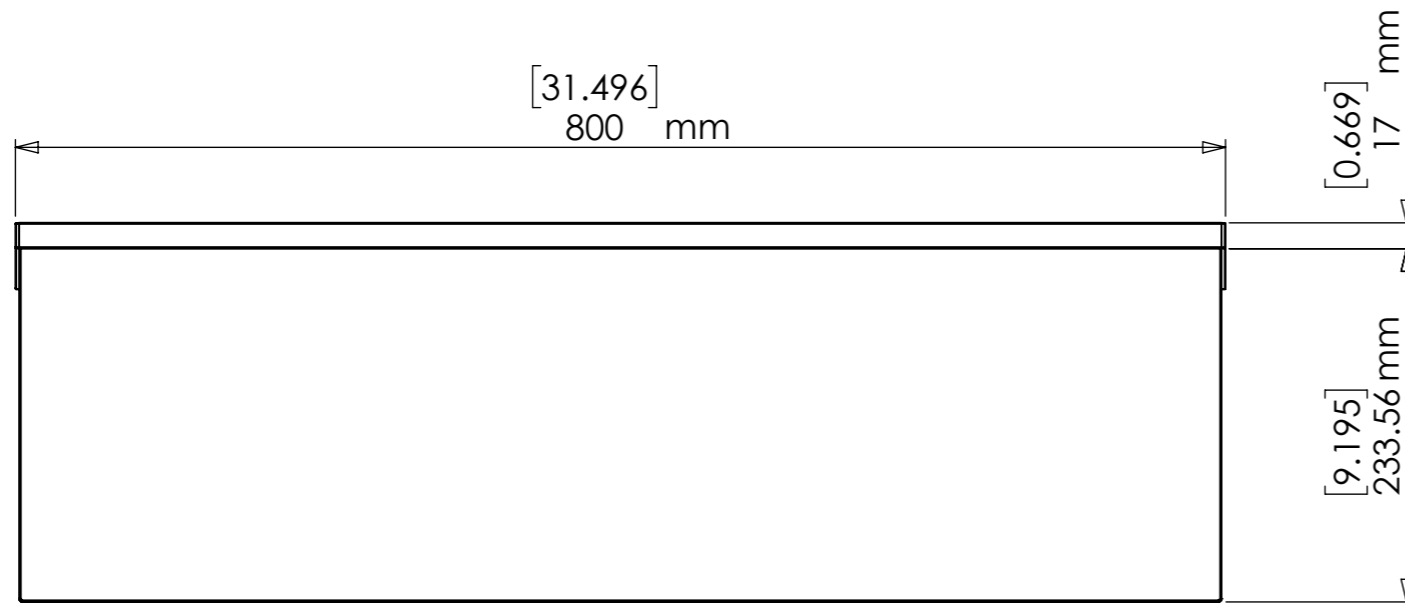

A

B

C

D

E

F

ESTIMATED PRODUCT WEIGHT :- 4297.68 grams
(AS SHOWN WITHOUT PACKAGING FIXINGS)