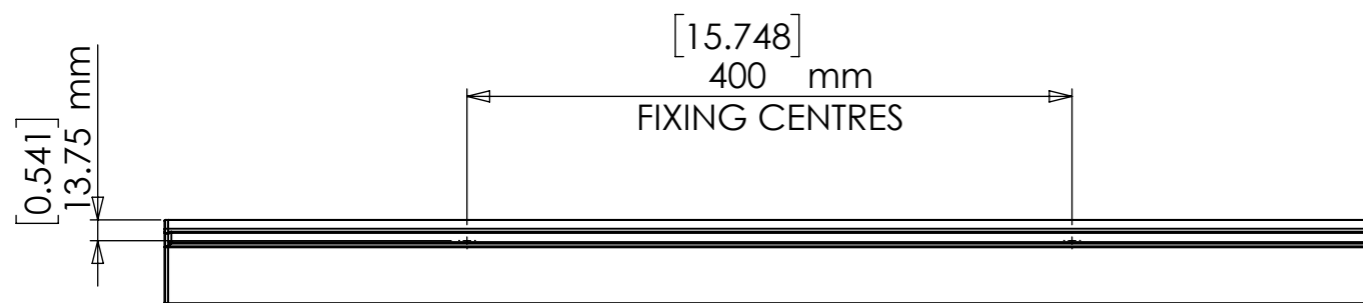

A

B

C

D

E

F

ESTIMATED PRODUCT WEIGHT :- 4297.68 grams
(AS SHOWN WITHOUT PACKAGING FIXINGS)