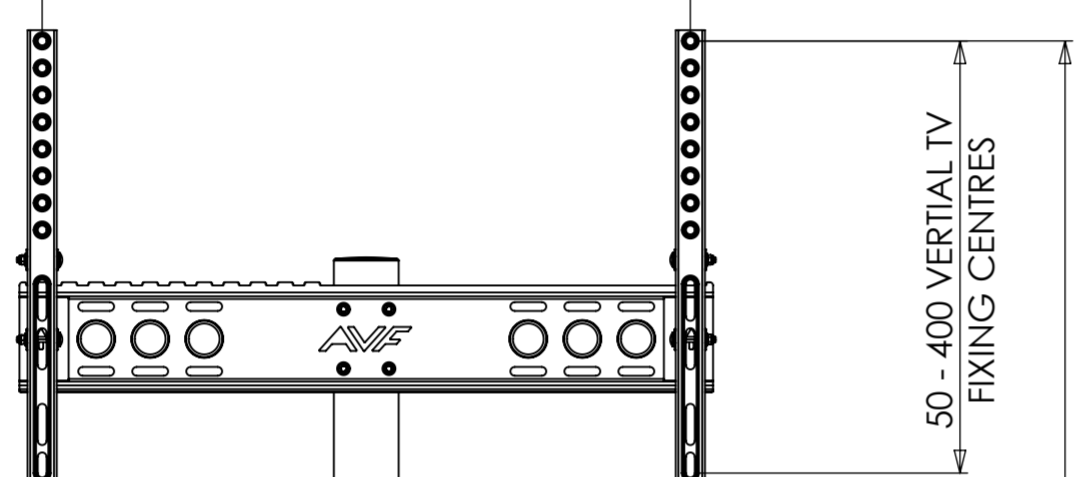

100 - 600 HORIZONTAL TV FIXING CENTRES

[41.14] - [74.61]
ADJUSTABLE 1045mm - 1895mm

[32.27] - [66.73]
ADJUSTABLE 845mm - 1695mm

[3.15] - [25.6]
ADJUSTABLE 80mm-650mm

PRODCUT WEIGHT WITHOUT BOX :-25294.25g