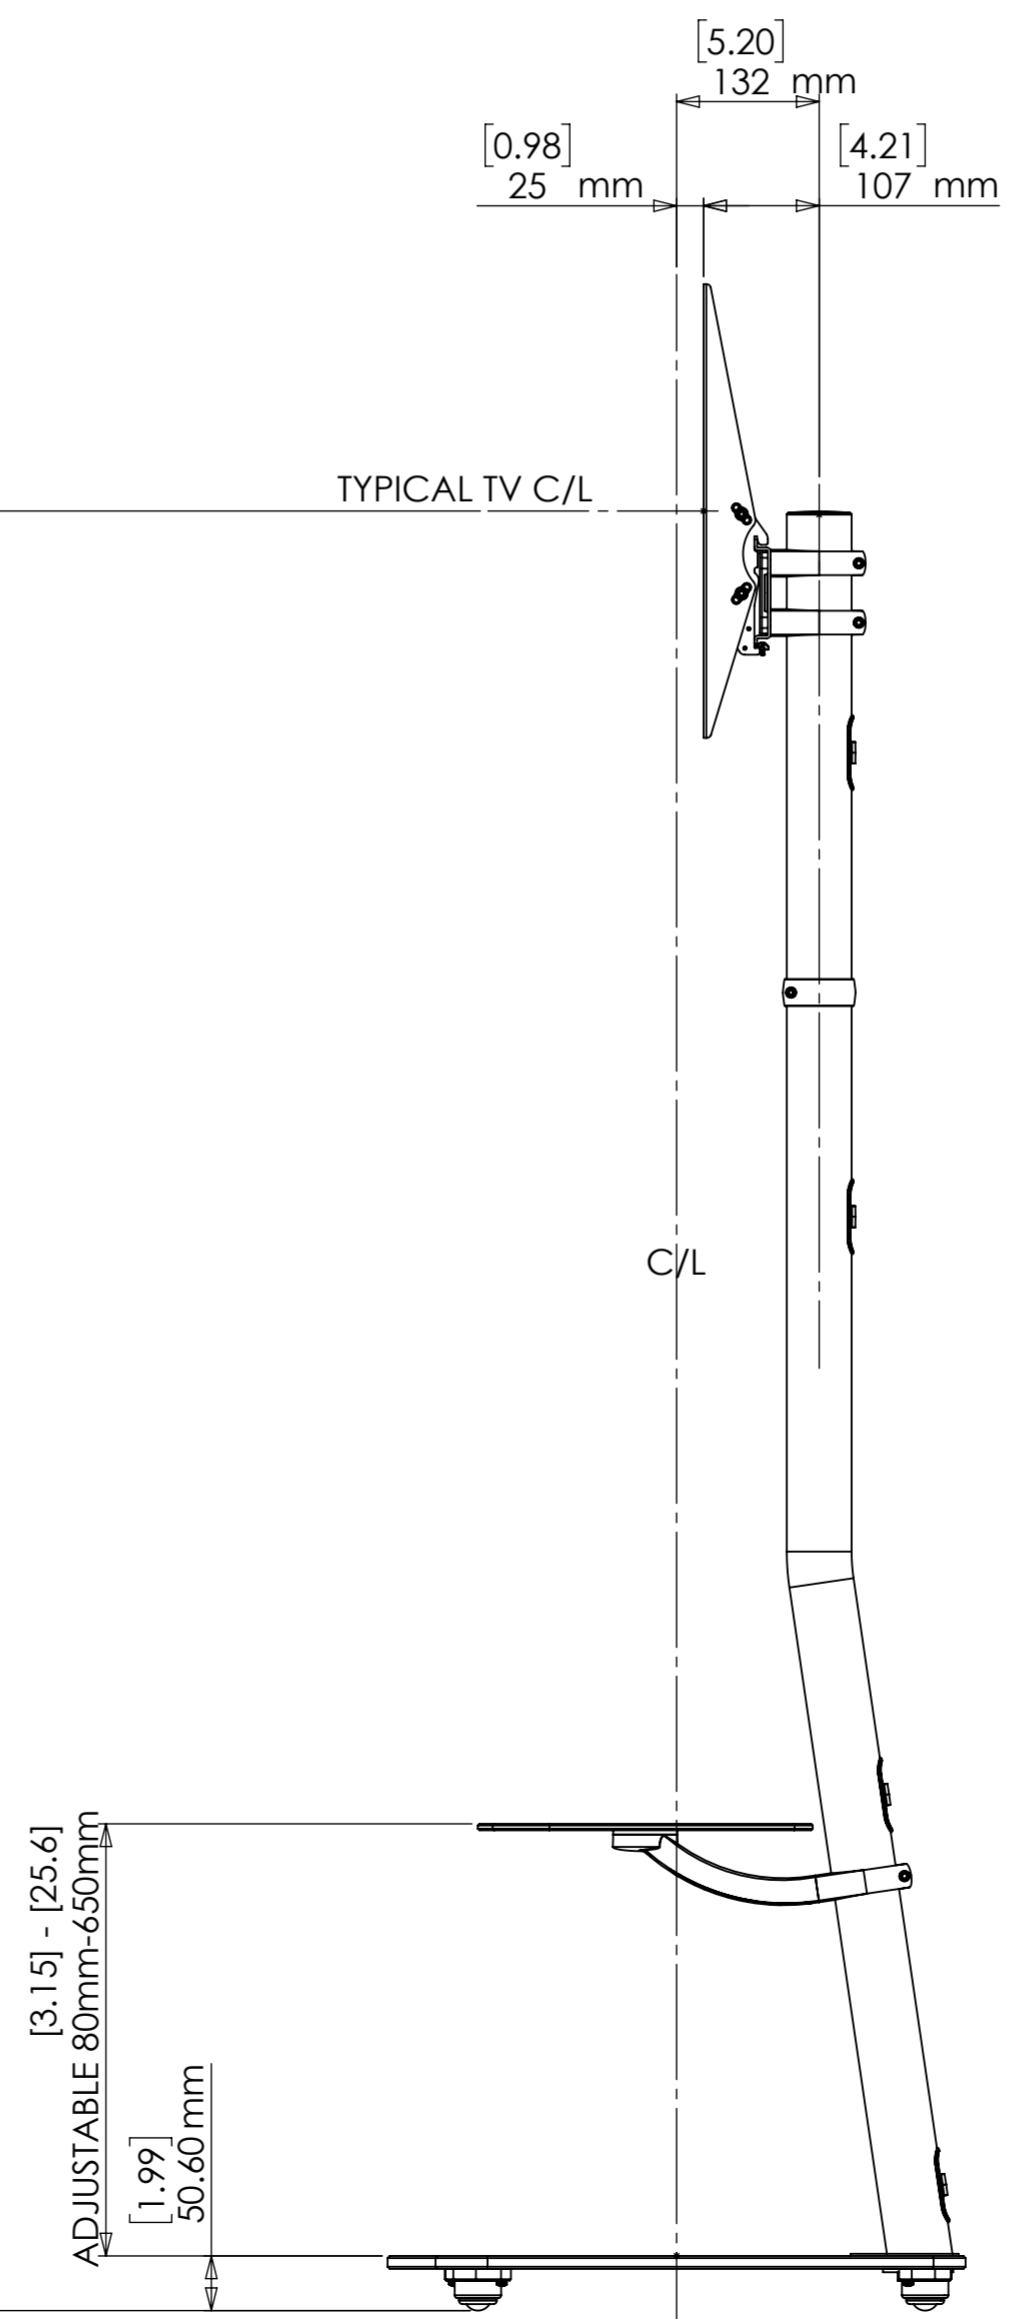

100 - 600 HORIZONTAL TV FIXING CENTRES

[41.14] - [74.61]
ADJUSTABLE 1045mm - 1895mm

[32.27] - [66.73]
ADJUSTABLE 845mm - 1695mm

[3.15] - [25.6]
ADJUSTABLE 80mm-650mm

PRODCUT WEIGHT WITHOUT BOX :-25294.25g