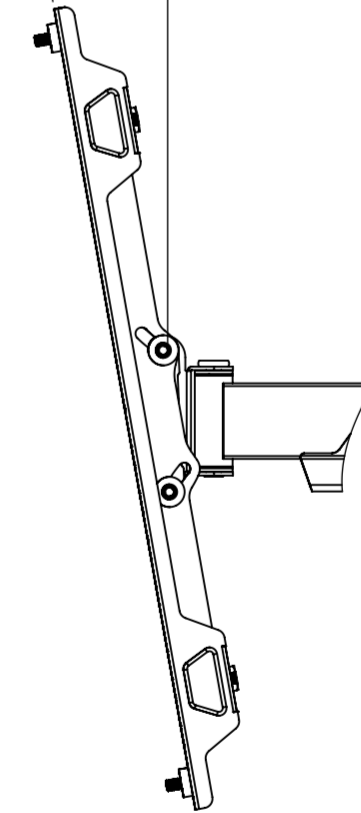

10°
DOWNWARD TILT

5°
UPWARD TILT

WEIGHT :- 3804.24g
(AS SHOWN WITHOUT PACKAGING OR SPARE PARTS)

The copyright of this drawing is the property of AVF Group Ltd