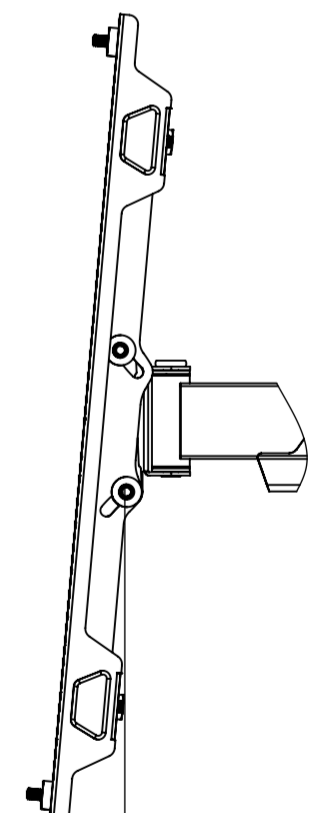

10°
DOWNWARD TILT

5°
UPWARD TILT

WEIGHT :- 3804.24g
(AS SHOWN WITHOUT PACKAGING OR SPARE PARTS)

The copyright of this drawing is the property of AVF Group Ltd