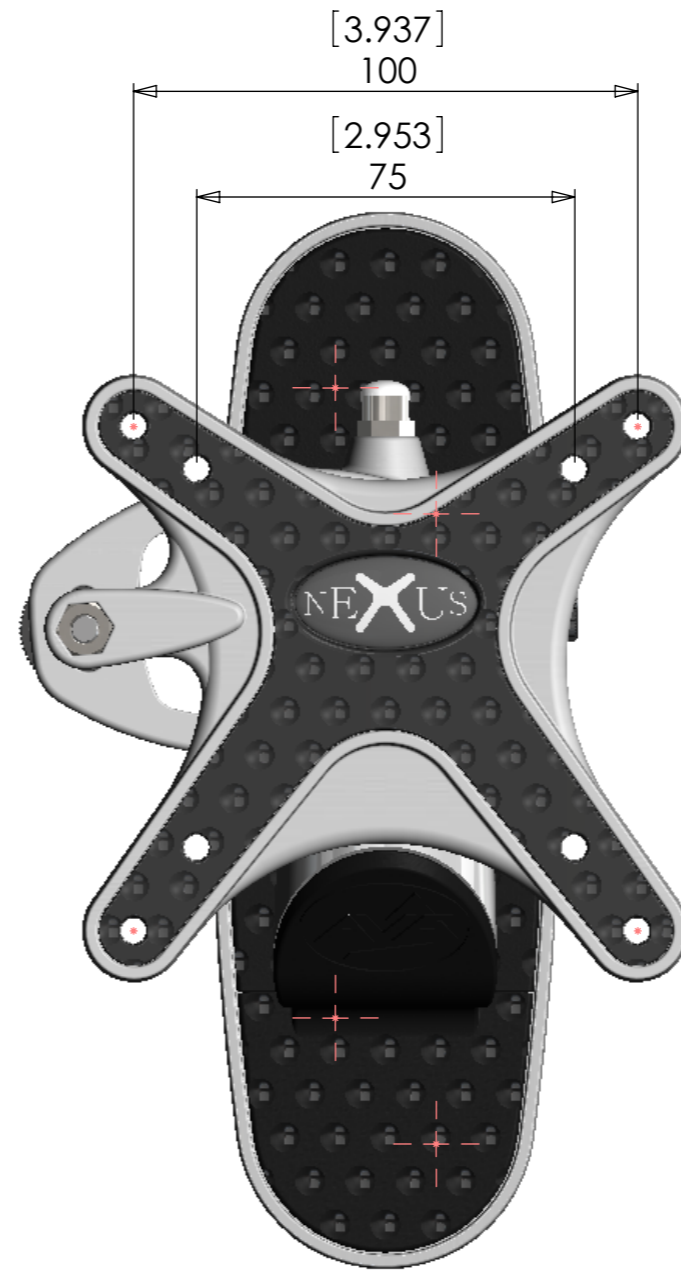

A

B

C

D

E

F

PRODUCT WEIGHT 975.34 grams  
(AS SHOWN WITHOUT PACKAGING AND FIXINGS)