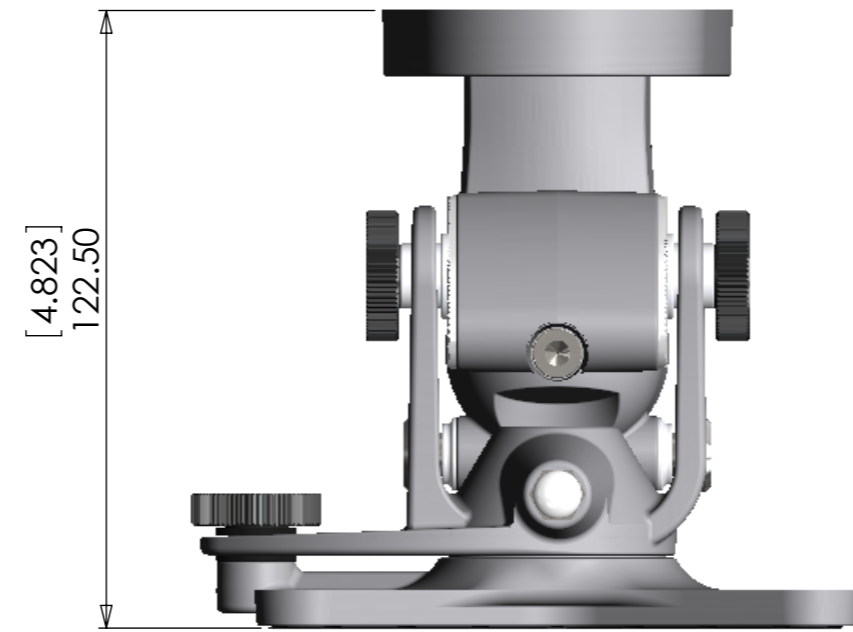

A

B

C

D

E

F

PRODUCT WEIGHT 975.34 grams  
(AS SHOWN WITHOUT PACKAGING AND FIXINGS)