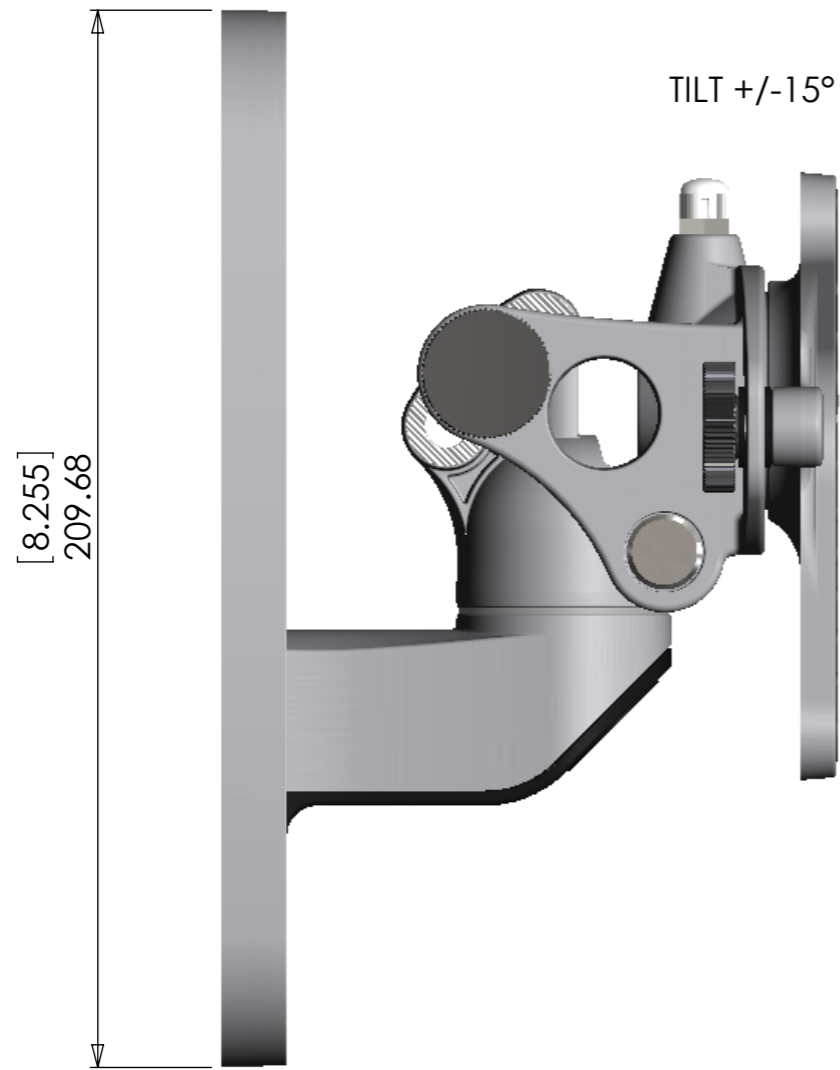

A

B

C

D

E

F

PRODUCT WEIGHT 975.34 grams  
(AS SHOWN WITHOUT PACKAGING AND FIXINGS)