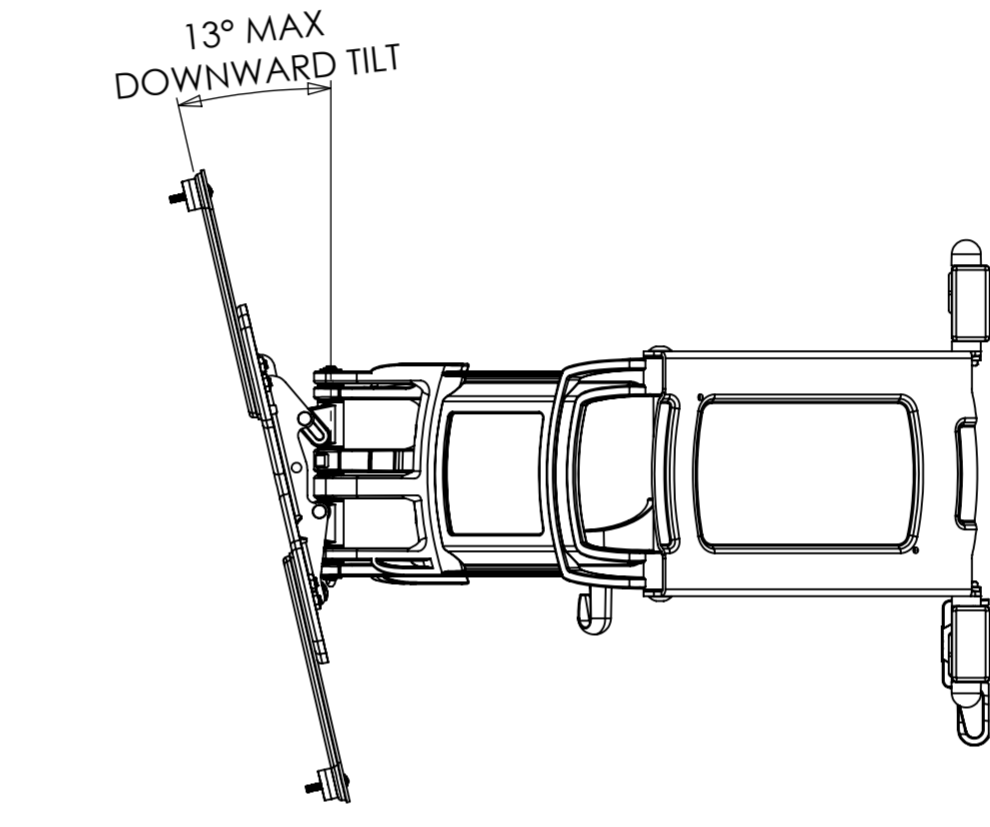

OPTIONAL SPACERS

OPTIONAL SPACERS

13° MAX DOWNWARD TILT

5° MAX UPWARD TILT

VESA CONFIGURATIONS

WEIGHT 10059.97g
(WITHOUT PACKAGING OR SPARE PARTS)