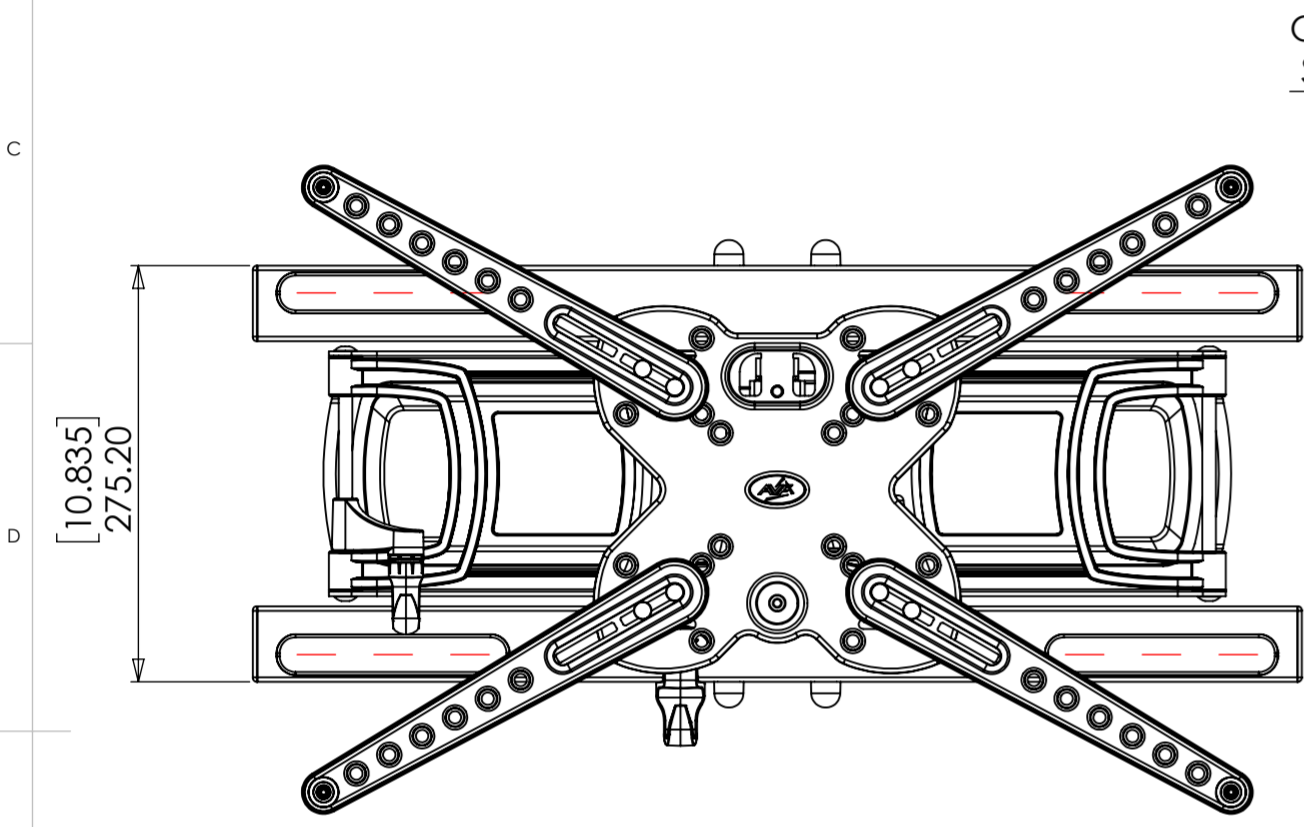

OPTIONAL SPACERS

OPTIONAL SPACERS

13° MAX DOWNWARD TILT

5° MAX UPWARD TILT

VESA CONFIGURATIONS

WEIGHT 10059.97g
(WITHOUT PACKAGING OR SPARE PARTS)