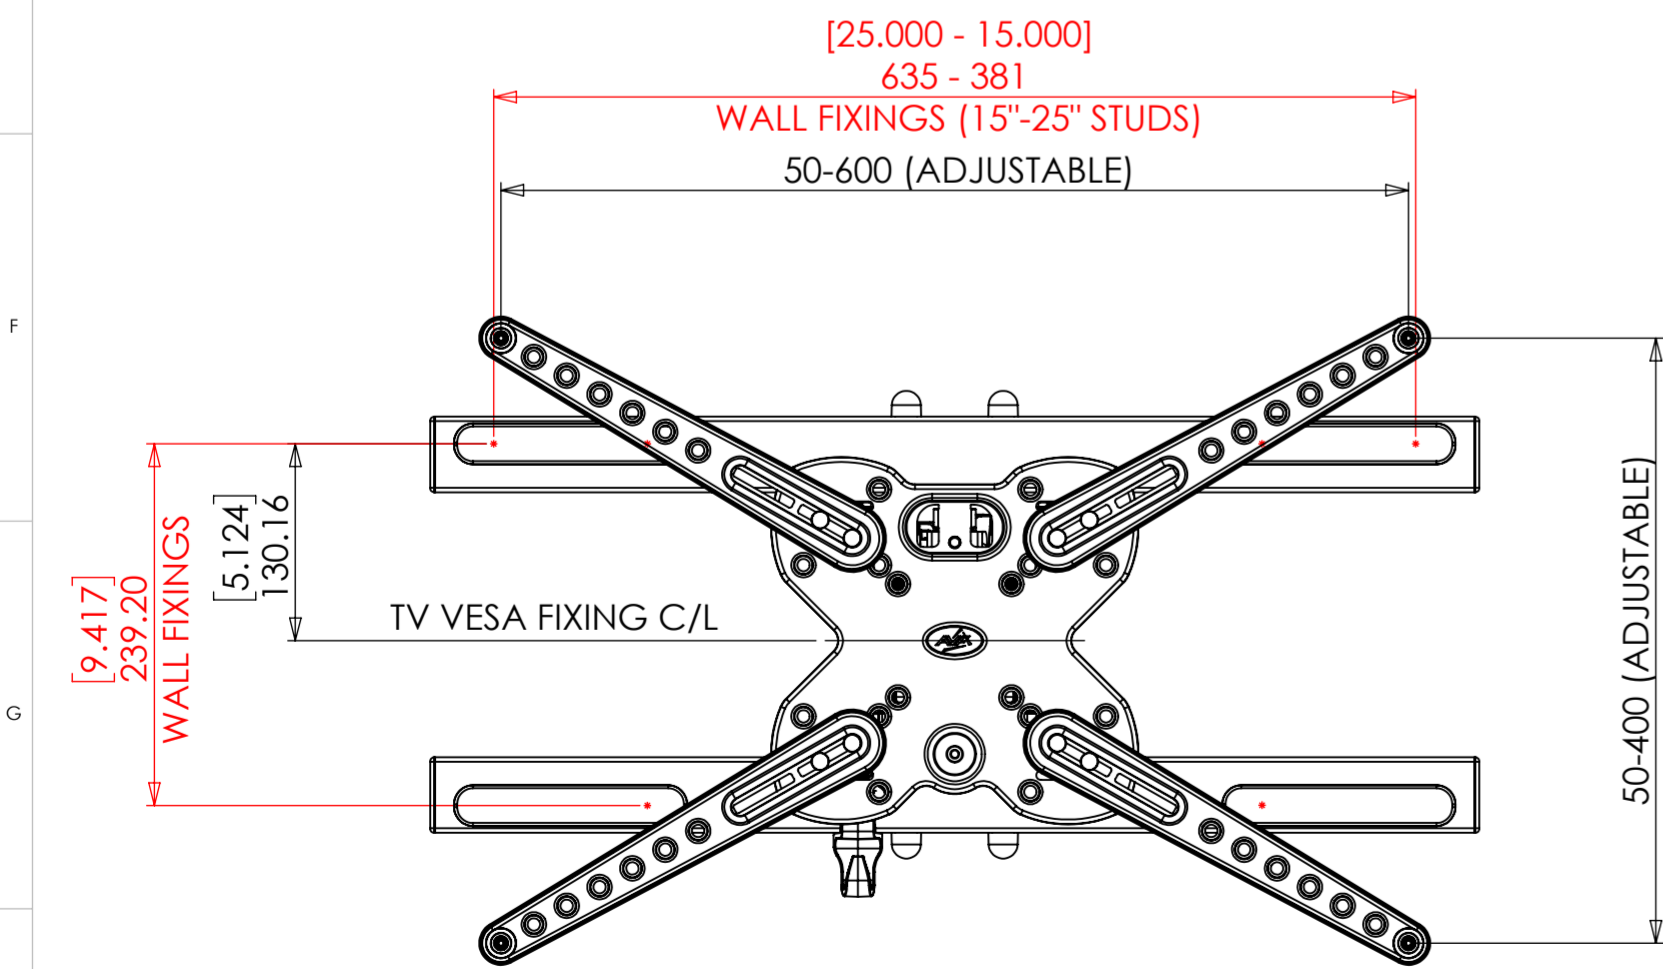

OPTIONAL SPACERS

OPTIONAL SPACERS

13° MAX DOWNWARD TILT

5° MAX UPWARD TILT

VESA CONFIGURATIONS

WEIGHT 10059.97g
(WITHOUT PACKAGING OR SPARE PARTS)