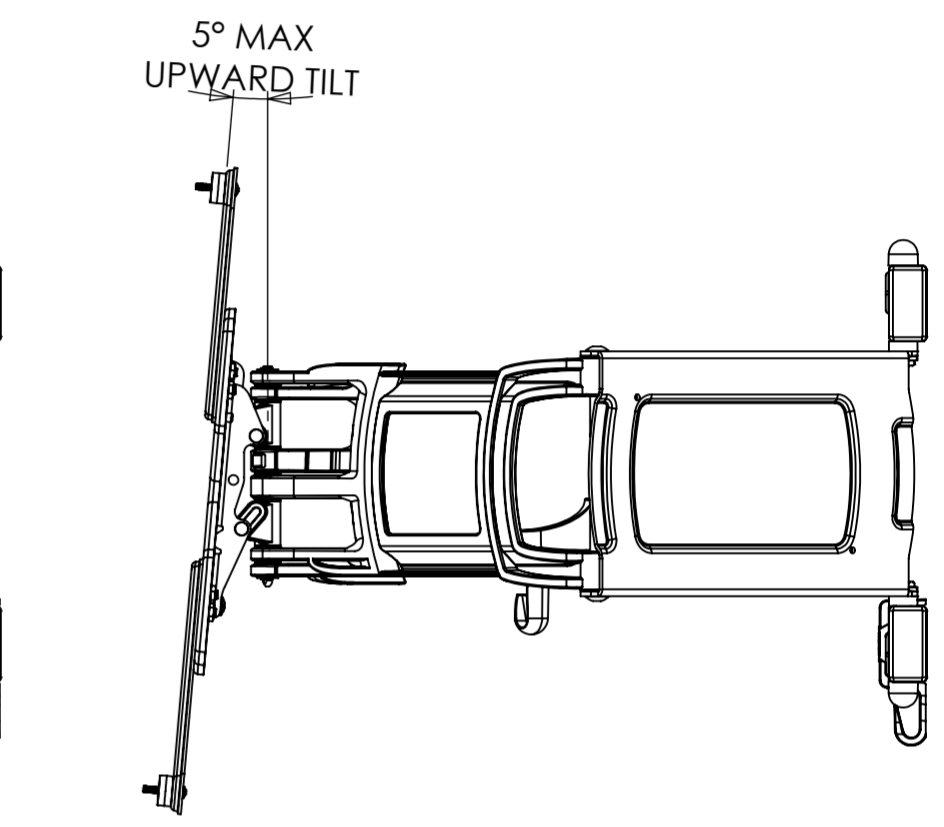

OPTIONAL SPACERS

OPTIONAL SPACERS

13° MAX DOWNWARD TILT

5° MAX UPWARD TILT

VESA CONFIGURATIONS

WEIGHT 10059.97g
(WITHOUT PACKAGING OR SPARE PARTS)