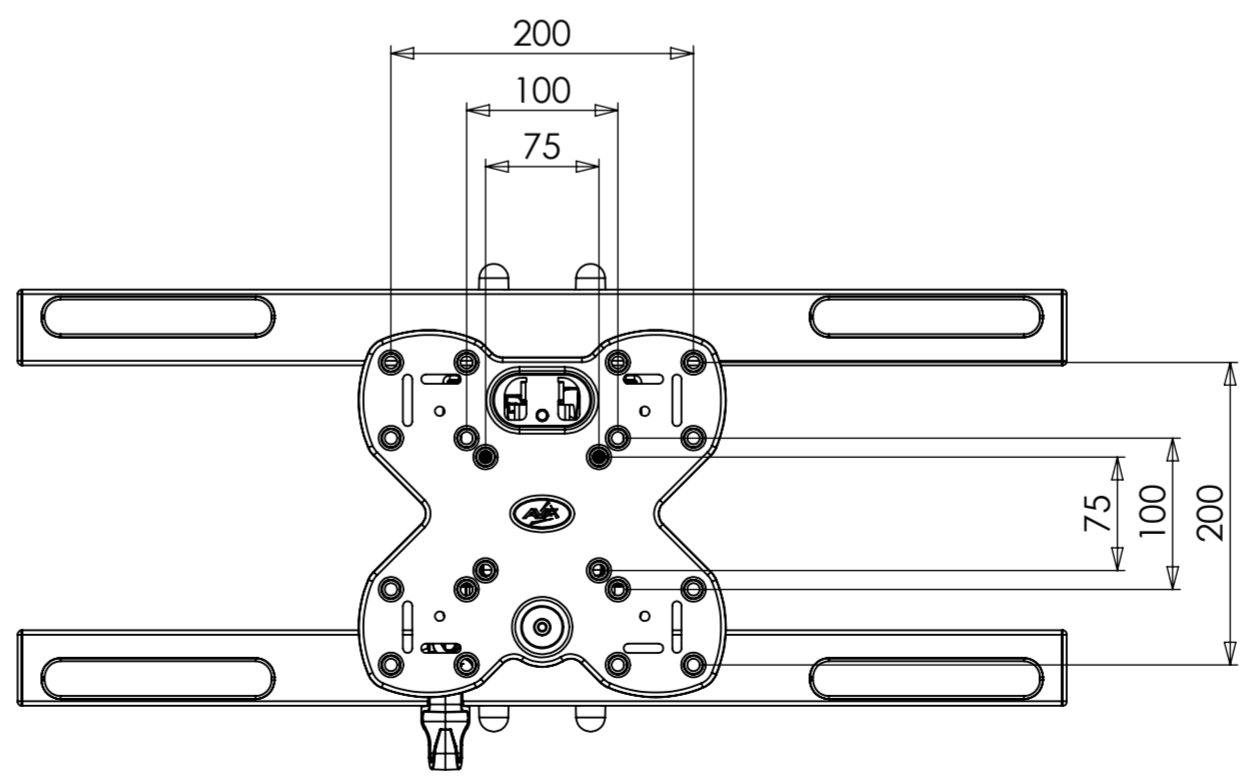

OPTIONAL SPACERS

OPTIONAL SPACERS

13° MAX DOWNWARD TILT

5° MAX UPWARD TILT

VESA CONFIGURATIONS

WEIGHT 10059.97g
(WITHOUT PACKAGING OR SPARE PARTS)