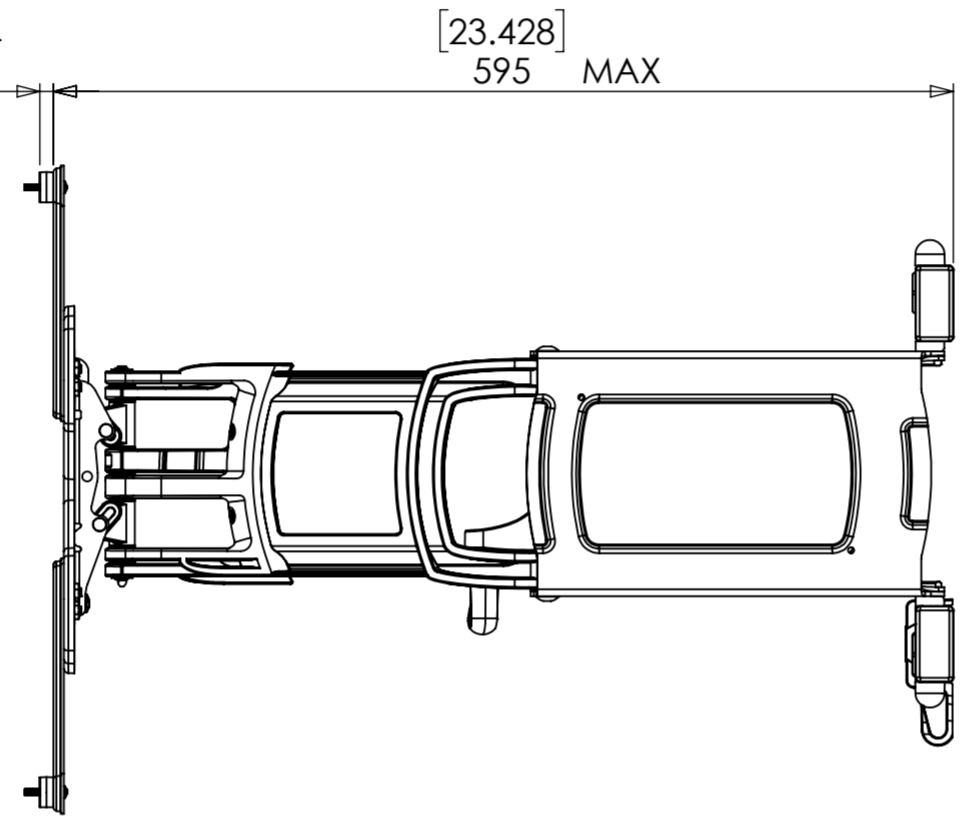

OPTIONAL SPACERS

OPTIONAL SPACERS

13° MAX DOWNWARD TILT

5° MAX UPWARD TILT

VESA CONFIGURATIONS

WEIGHT 10059.97g
(WITHOUT PACKAGING OR SPARE PARTS)