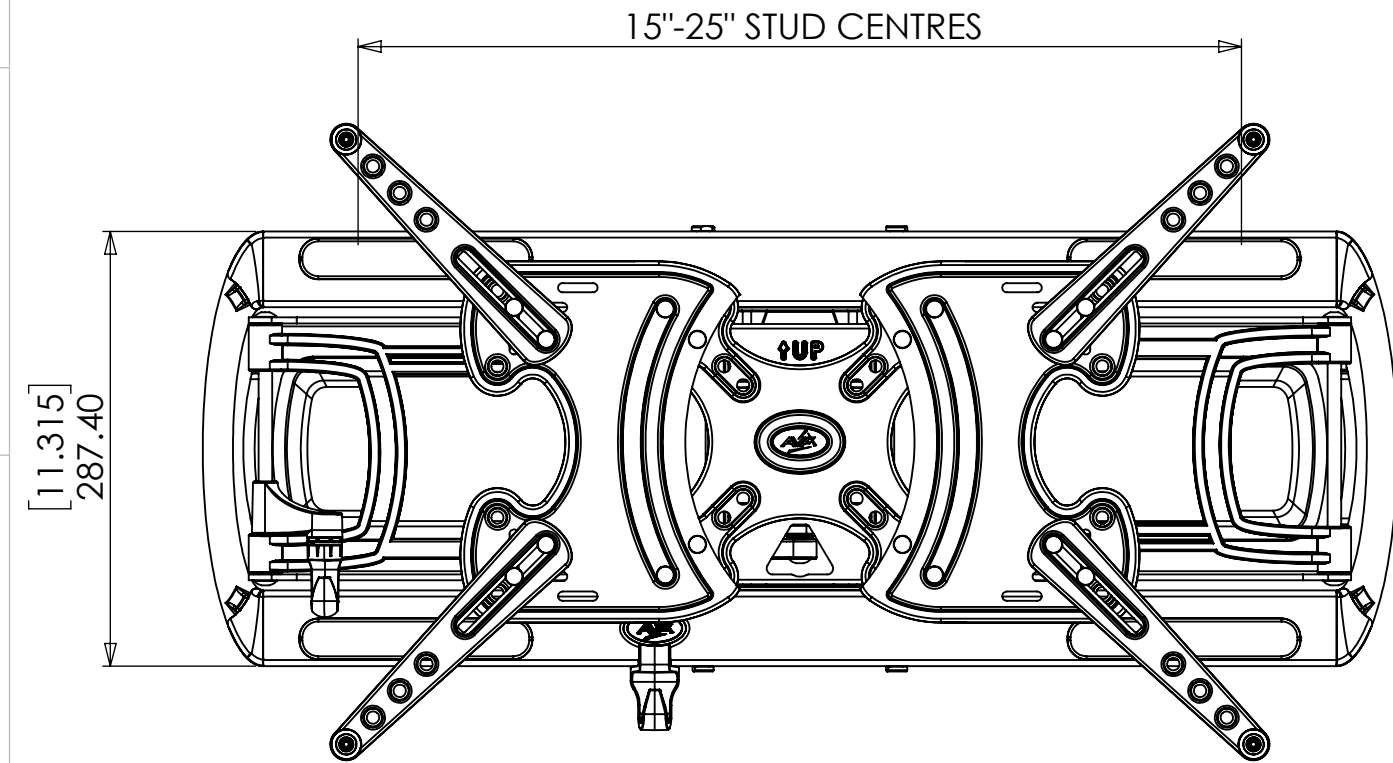

[0.354]
9
OPTIONAL
SPACER

[0.354]
9
OPTIONAL
SPACER

[27.064]
687 MAX

13° MAX
DOWNWARD TILT

5° MAX
UPWARD TILT

VESA CONFIGURATIONS

WEIGHT 16748.28g
(WITHOUT PACKAGING OR SPARE PARTS)