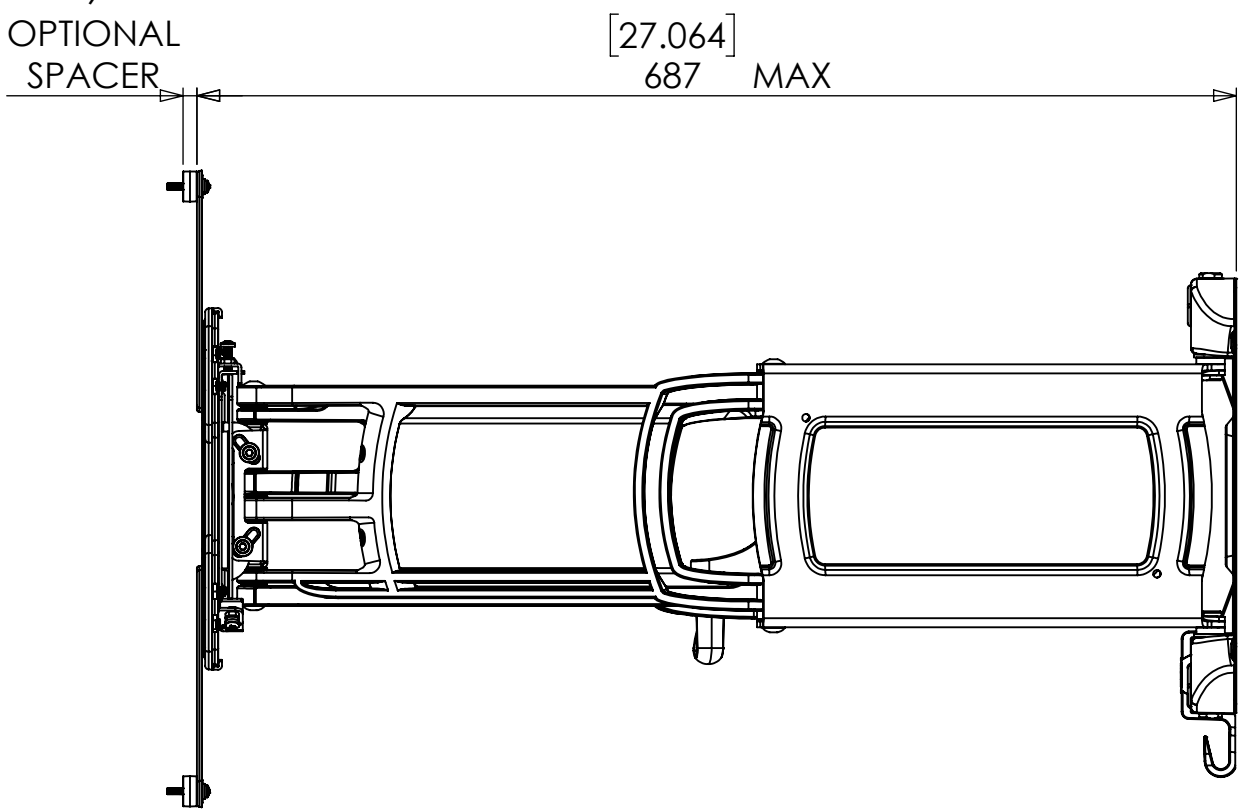

[0.354]
9
OPTIONAL
SPACER

[0.354]
9
OPTIONAL
SPACER

[27.064]
687 MAX

13° MAX
DOWNWARD TILT

5° MAX
UPWARD TILT

VESA CONFIGURATIONS

WEIGHT 16748.28g
(WITHOUT PACKAGING OR SPARE PARTS)