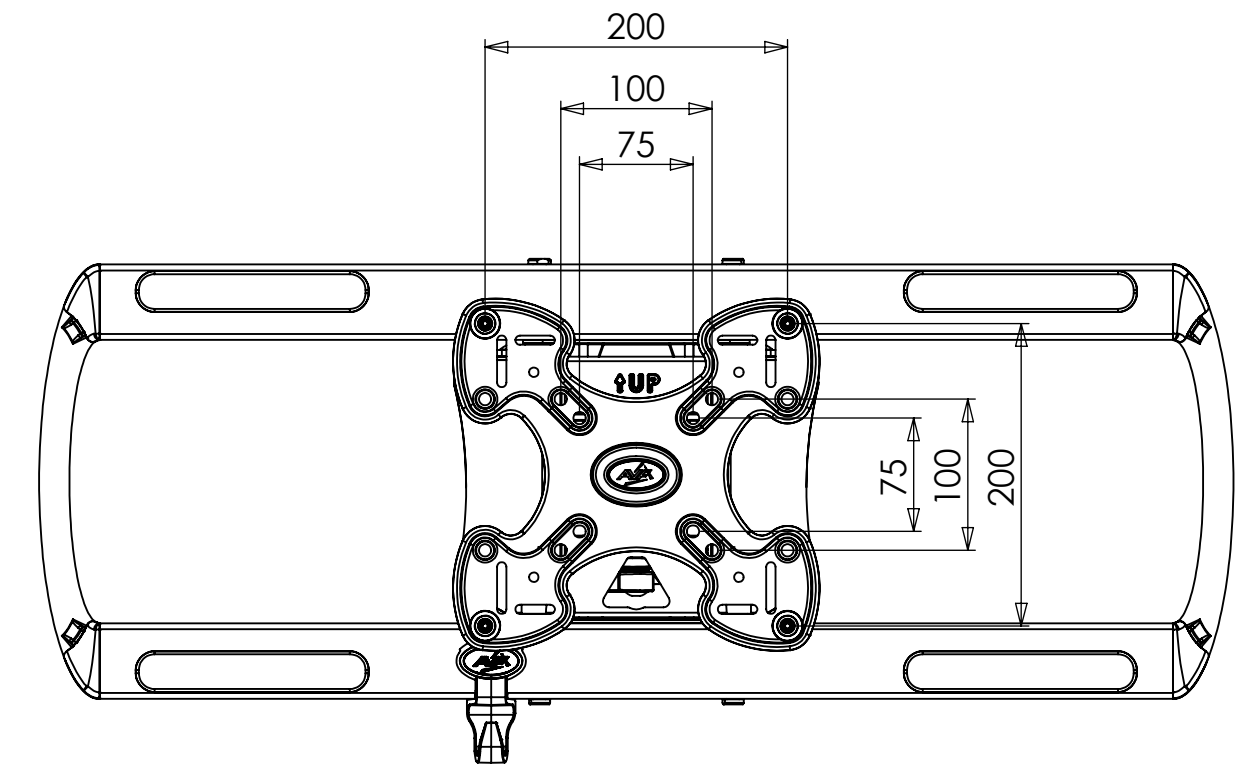

[0.354]
9
OPTIONAL
SPACER

[0.354]
9
OPTIONAL
SPACER

[27.064]
687 MAX

13° MAX
DOWNWARD TILT

5° MAX
UPWARD TILT

VESA CONFIGURATIONS

WEIGHT 16748.28g
(WITHOUT PACKAGING OR SPARE PARTS)