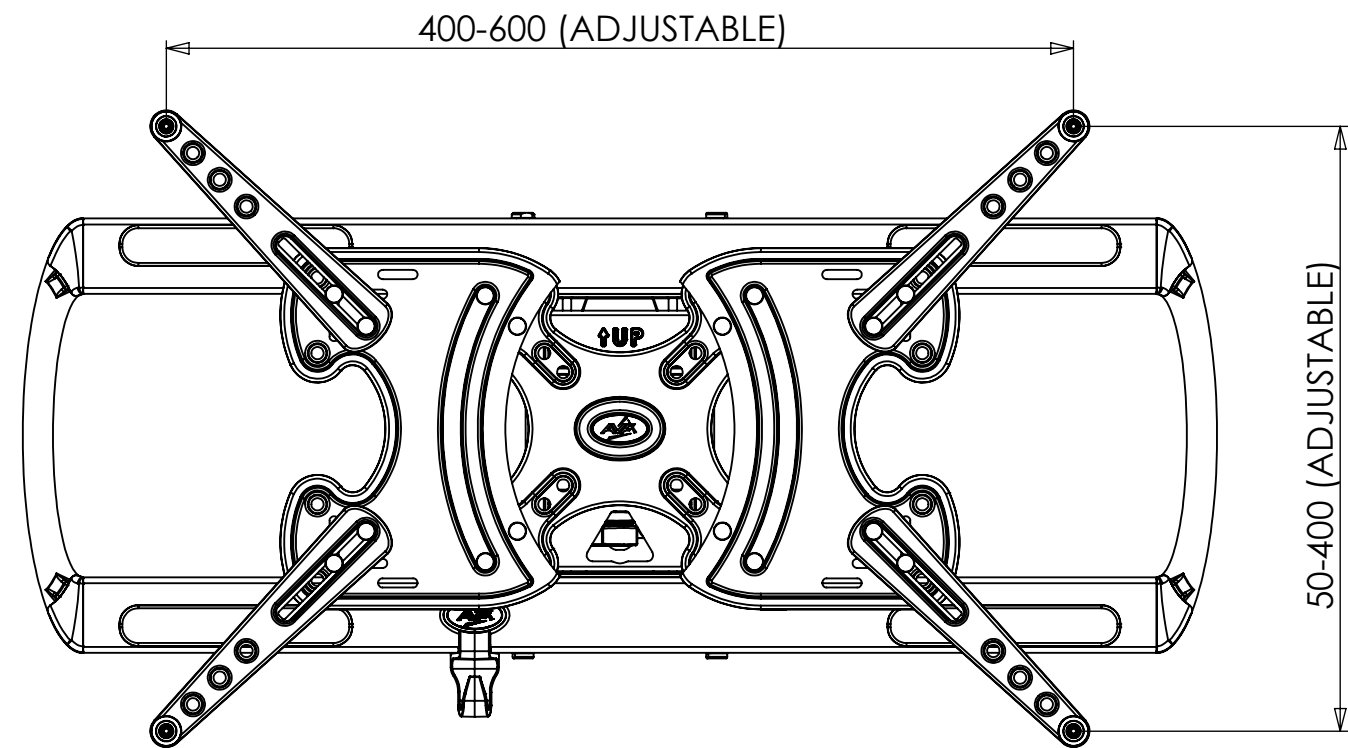

[0.354]
9
OPTIONAL
SPACER

[0.354]
9
OPTIONAL
SPACER

[27.064]
687 MAX

13° MAX
DOWNWARD TILT

5° MAX
UPWARD TILT

VESA CONFIGURATIONS

WEIGHT 16748.28g
(WITHOUT PACKAGING OR SPARE PARTS)