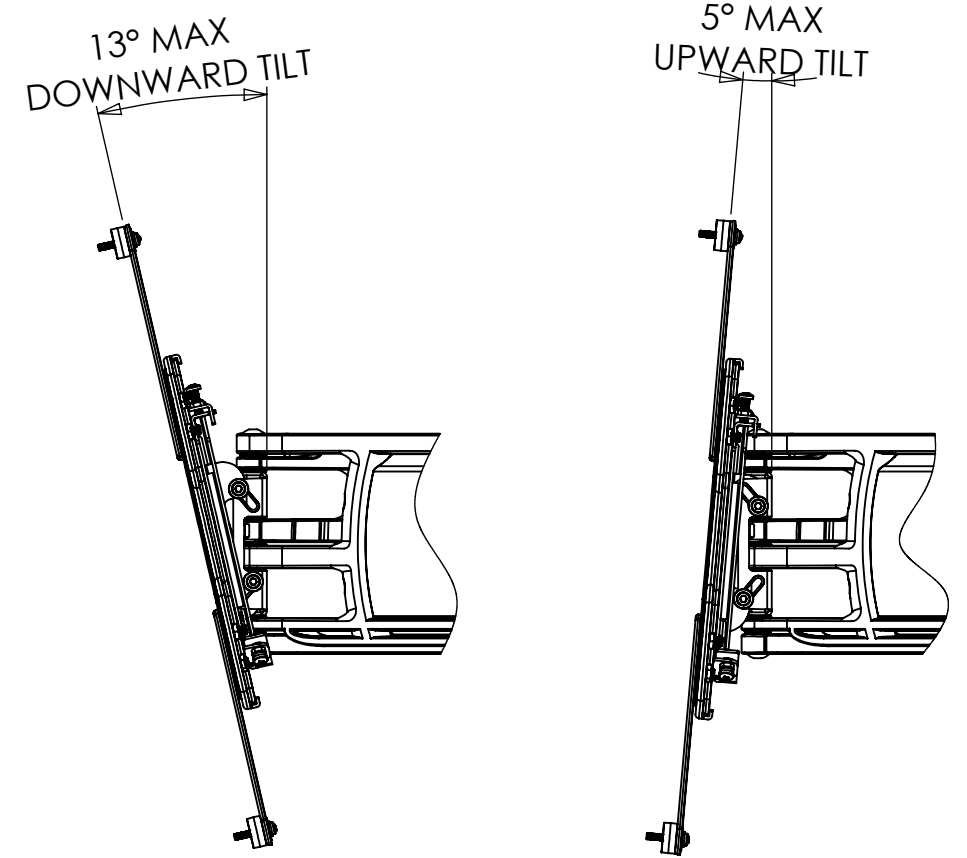

[0.354]
9
OPTIONAL
SPACER

[0.354]
9
OPTIONAL
SPACER

[27.064]
687 MAX

13° MAX
DOWNWARD TILT

5° MAX
UPWARD TILT

VESA CONFIGURATIONS

WEIGHT 16748.28g
(WITHOUT PACKAGING OR SPARE PARTS)