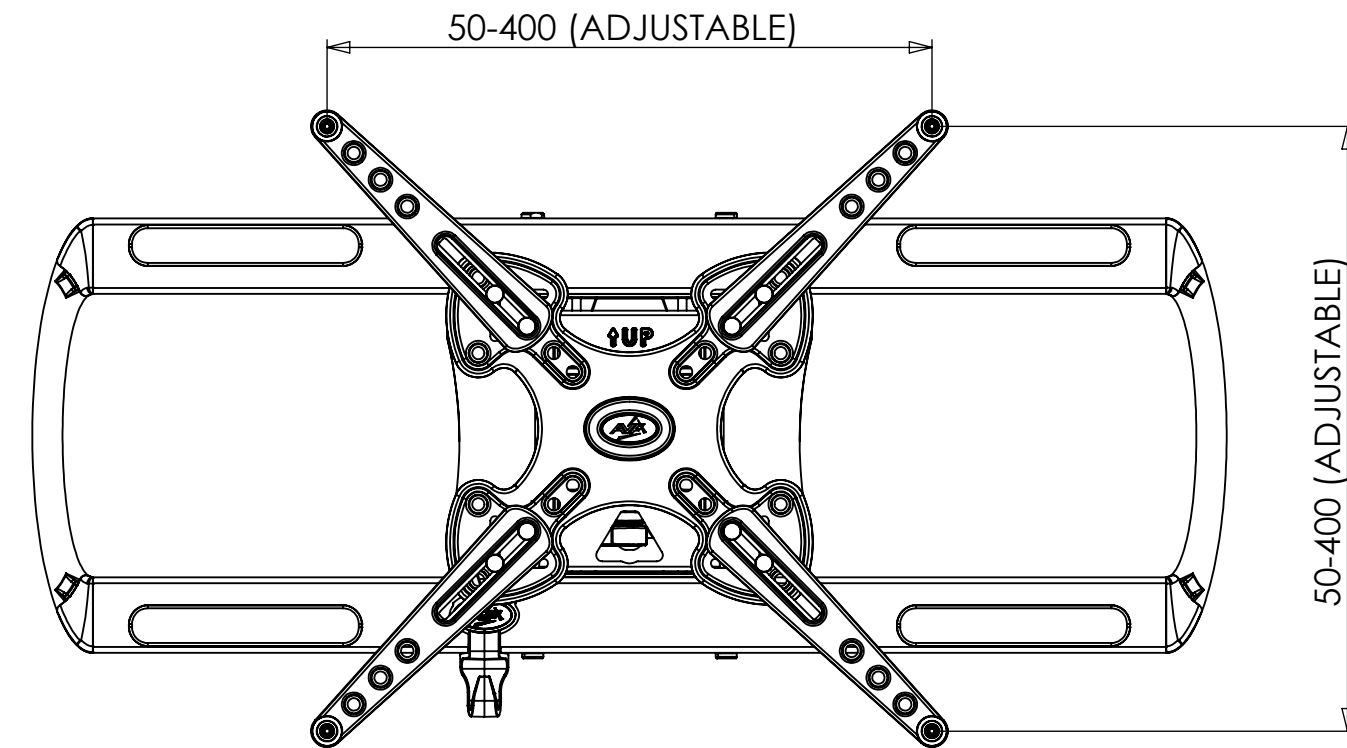

[0.354]
9
OPTIONAL
SPACER

[0.354]
9
OPTIONAL
SPACER

[27.064]
687 MAX

13° MAX
DOWNWARD TILT

5° MAX
UPWARD TILT

VESA CONFIGURATIONS

WEIGHT 16748.28g
(WITHOUT PACKAGING OR SPARE PARTS)