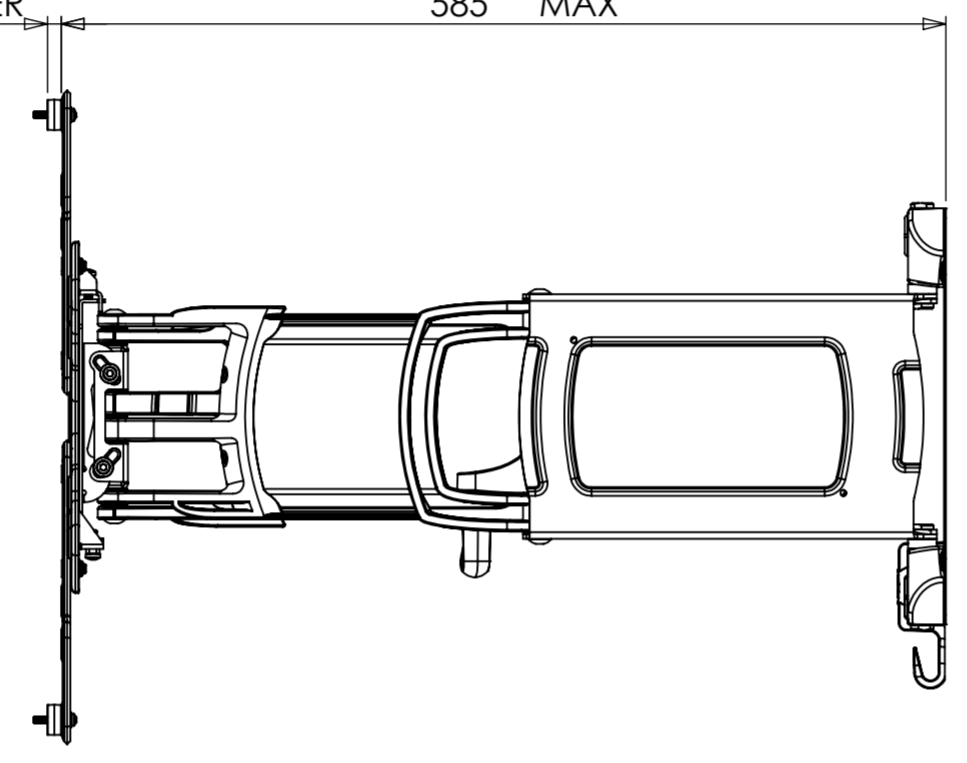

[0.354]
9
OPTIONAL
SPACER

[0.354]
9
OPTIONAL
SPACER

[23.029]
585 MAX

13° MAX
DOWNWARD
TILT

5° MAX
UPWARD
TILT

VESA CONFIGURATIONS

WEIGHT 10638.37g
(WITHOUT PACKAGING OR SPARE PARTS)