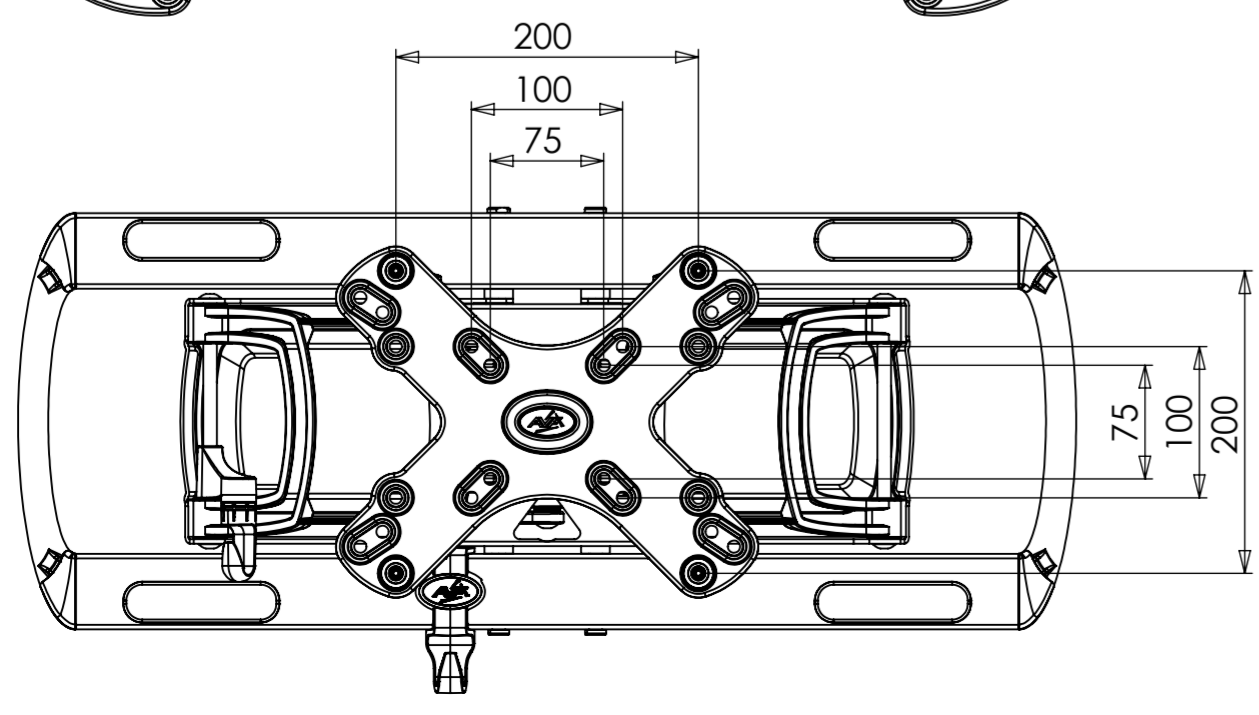

[0.354]
9
OPTIONAL
SPACER

[0.354]
9
OPTIONAL
SPACER

[23.029]
585 MAX

13° MAX
DOWNWARD
TILT

5° MAX
UPWARD
TILT

VESA CONFIGURATIONS

WEIGHT 10638.37g
(WITHOUT PACKAGING OR SPARE PARTS)