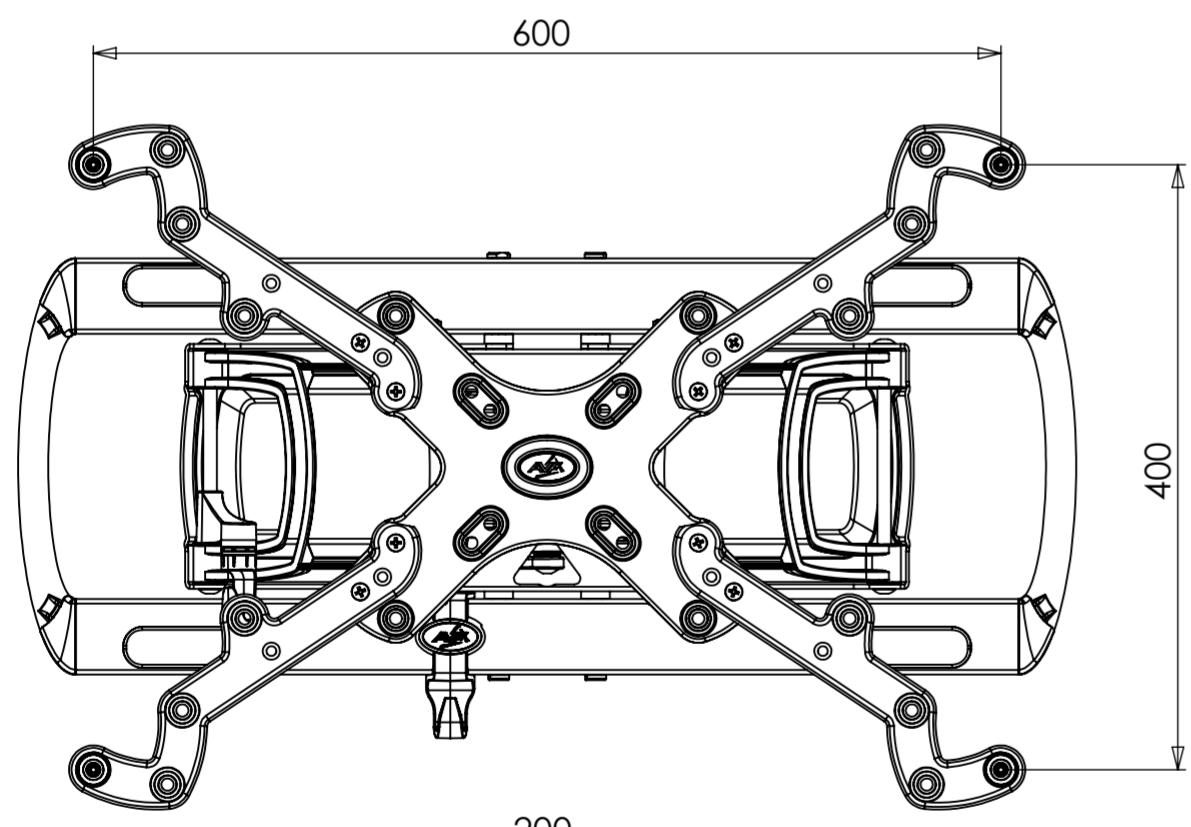

[0.354]
9
OPTIONAL
SPACER

[0.354]
9
OPTIONAL
SPACER

[23.029]
585 MAX

13° MAX
DOWNWARD
TILT

5° MAX
UPWARD
TILT

VESA CONFIGURATIONS

WEIGHT 10638.37g
(WITHOUT PACKAGING OR SPARE PARTS)