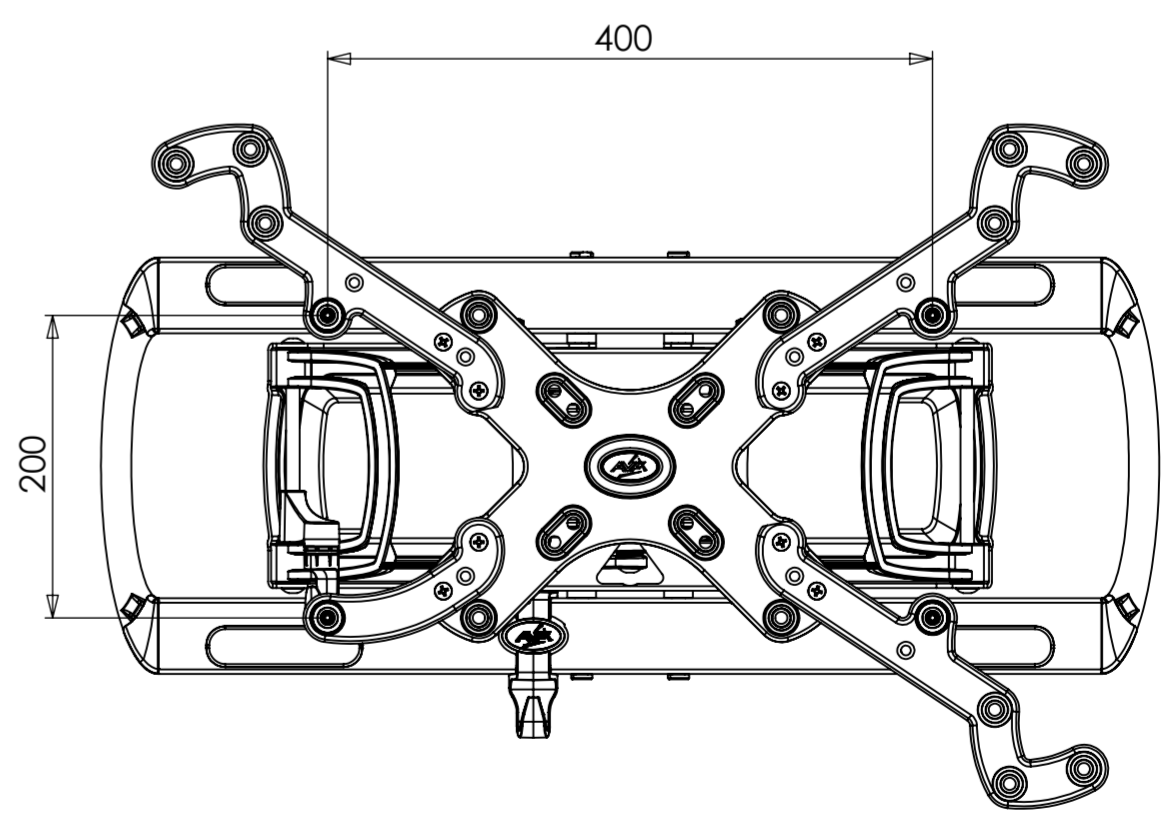

[0.354]
9
OPTIONAL
SPACER

[0.354]
9
OPTIONAL
SPACER

[23.029]
585 MAX

13° MAX
DOWNWARD
TILT

5° MAX
UPWARD
TILT

VESA CONFIGURATIONS

WEIGHT 10638.37g
(WITHOUT PACKAGING OR SPARE PARTS)