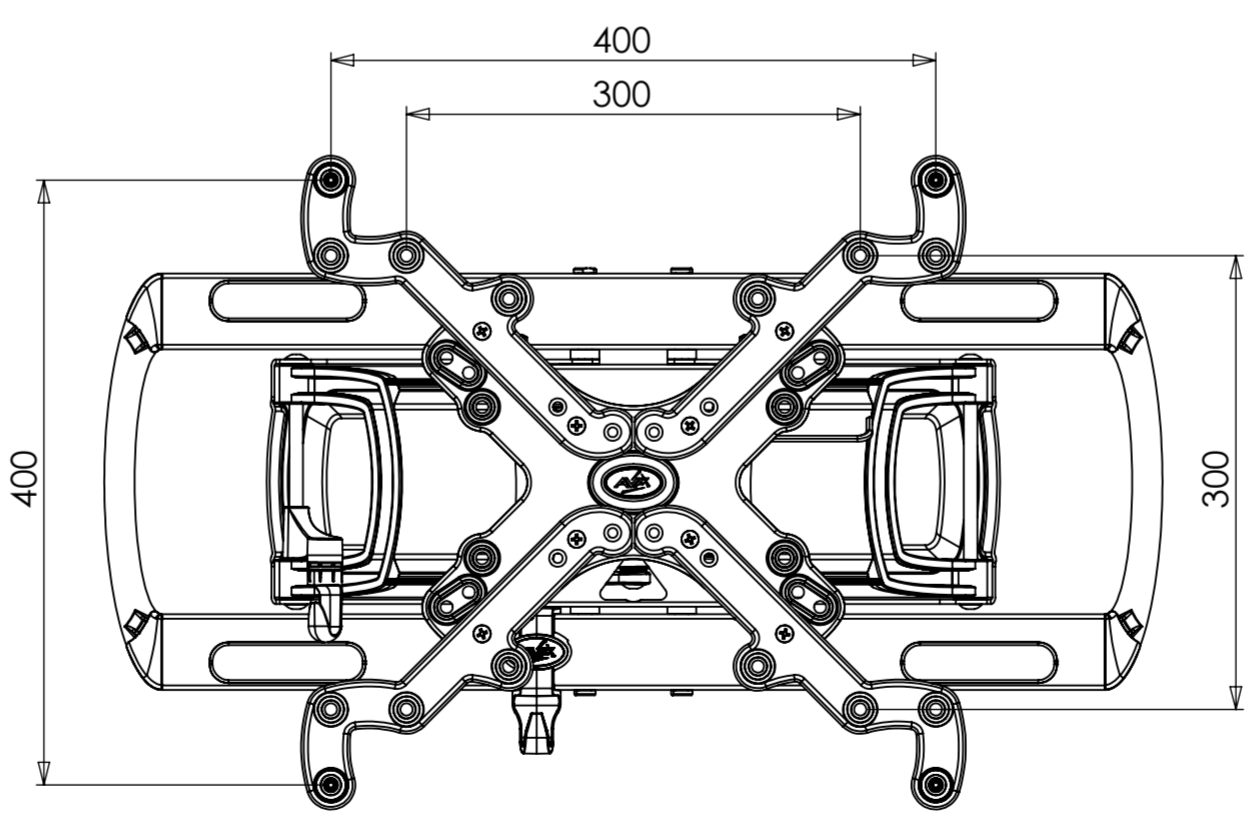

[0.354]
9
OPTIONAL
SPACER

[0.354]
9
OPTIONAL
SPACER

[23.029]
585 MAX

13° MAX
DOWNWARD
TILT

5° MAX
UPWARD
TILT

VESA CONFIGURATIONS

WEIGHT 10638.37g
(WITHOUT PACKAGING OR SPARE PARTS)