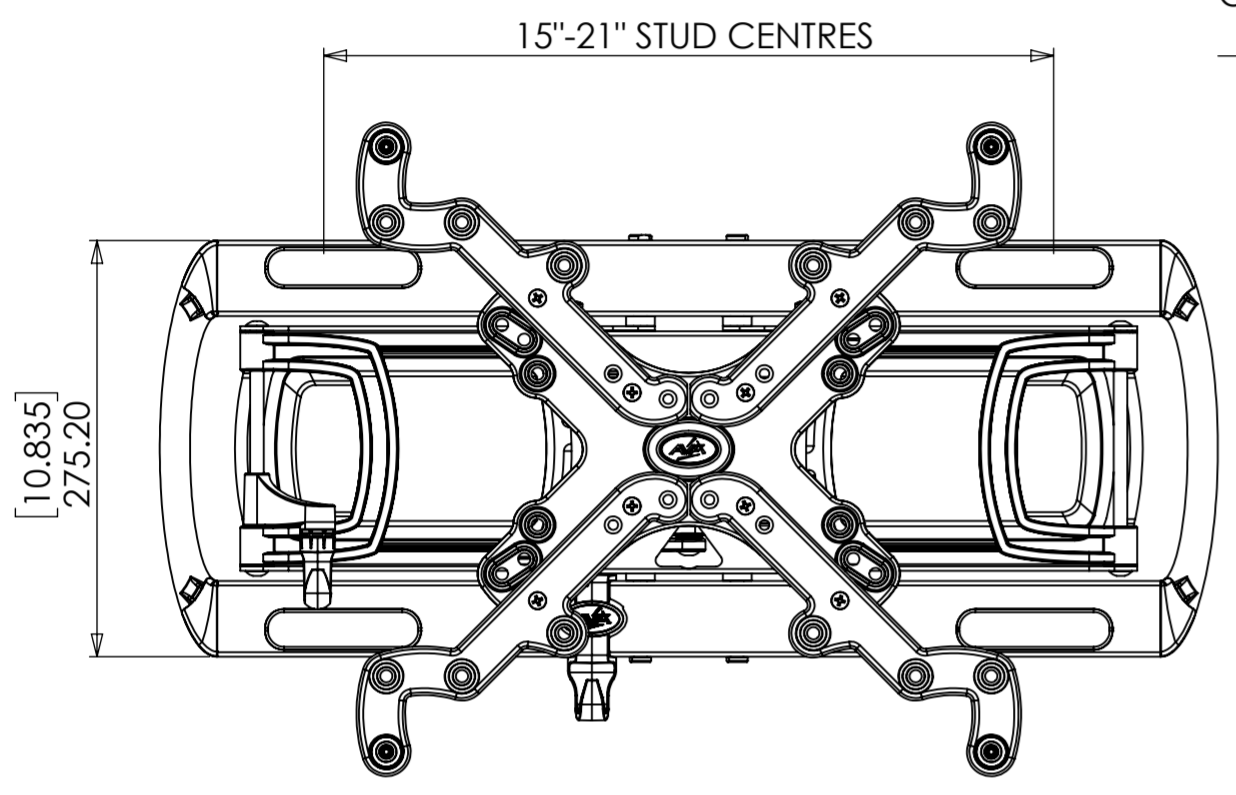

[0.354]
9
OPTIONAL
SPACER

[0.354]
9
OPTIONAL
SPACER

[23.029]
585 MAX

13° MAX
DOWNWARD
TILT

5° MAX
UPWARD
TILT

VESA CONFIGURATIONS

WEIGHT 10638.37g
(WITHOUT PACKAGING OR SPARE PARTS)