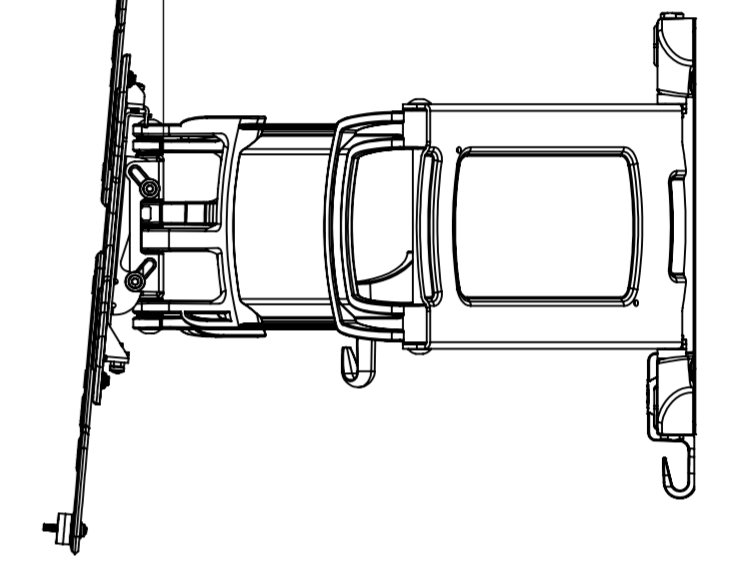

[0.354]
9
OPTIONAL
SPACER

[0.354]
9
OPTIONAL
SPACER

[23.029]
585 MAX

13° MAX
DOWNWARD
TILT

5° MAX
UPWARD
TILT

VESA CONFIGURATIONS

WEIGHT 10638.37g
(WITHOUT PACKAGING OR SPARE PARTS)