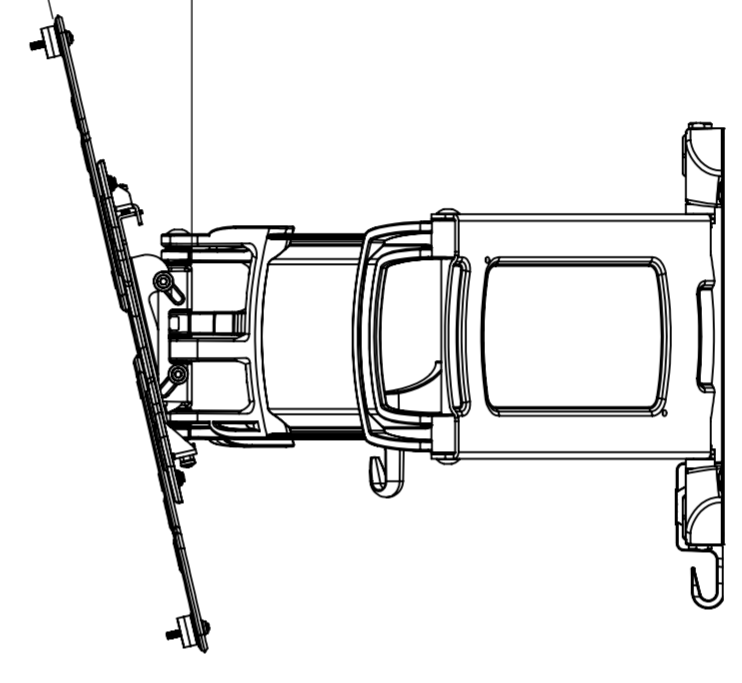

[0.354]
9
OPTIONAL
SPACER

[0.354]
9
OPTIONAL
SPACER

[23.029]
585 MAX

13° MAX
DOWNWARD
TILT

5° MAX
UPWARD
TILT

VESA CONFIGURATIONS

WEIGHT 10638.37g
(WITHOUT PACKAGING OR SPARE PARTS)