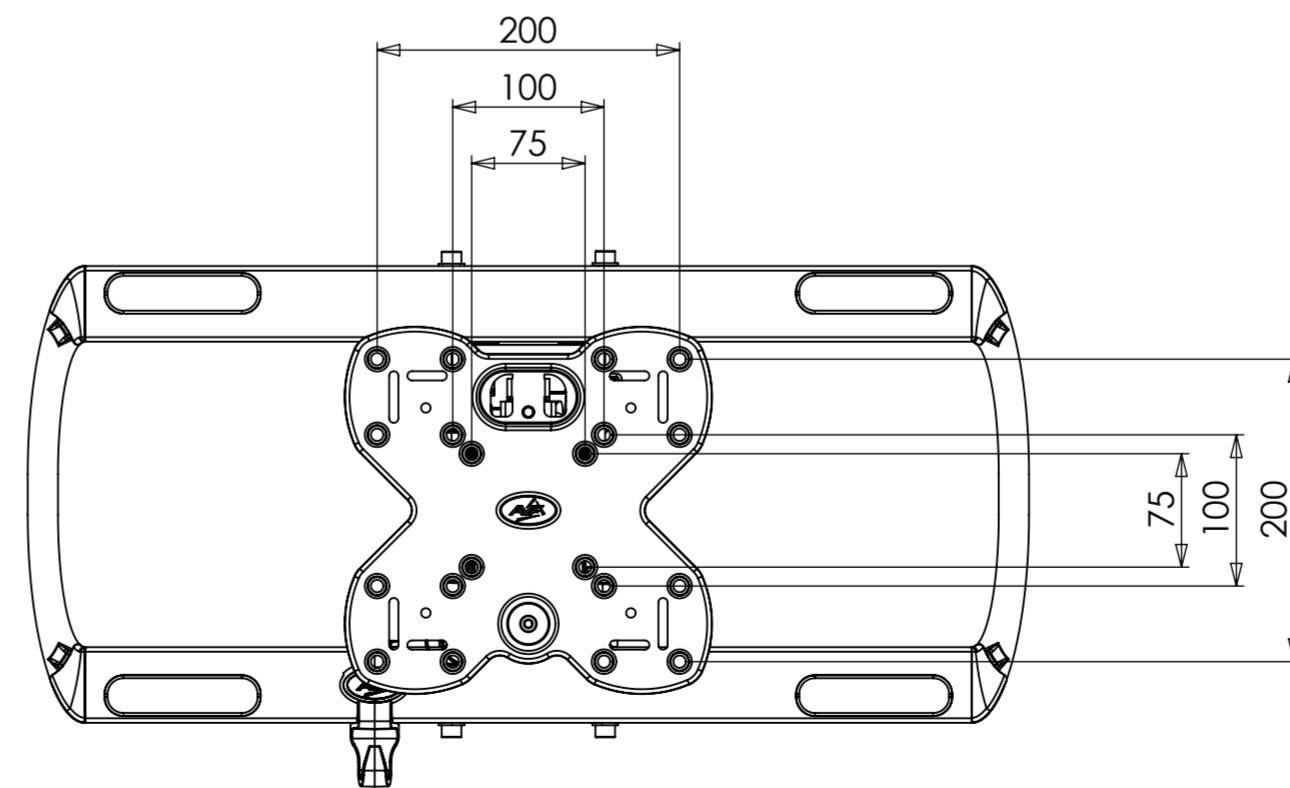

OPTIONAL SPACERS

VESA CONFIGURATIONS

WEIGHT 8460.81g
(WITHOUT PACKAGING OR SPARE PARTS)