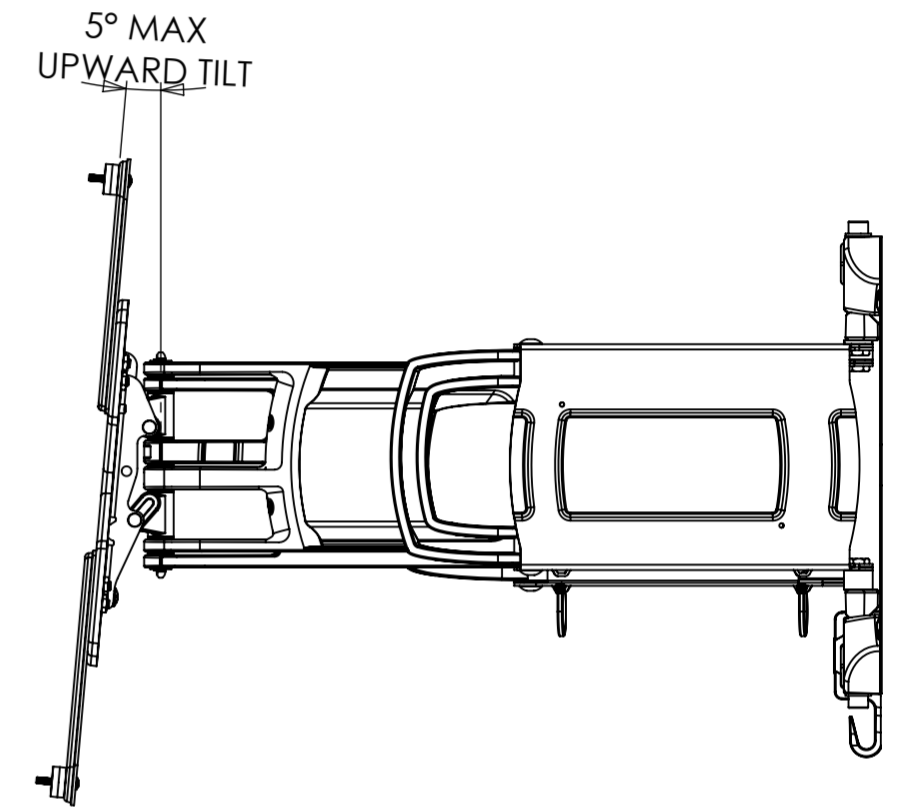

OPTIONAL SPACERS

VESA CONFIGURATIONS

WEIGHT 8460.81g
(WITHOUT PACKAGING OR SPARE PARTS)