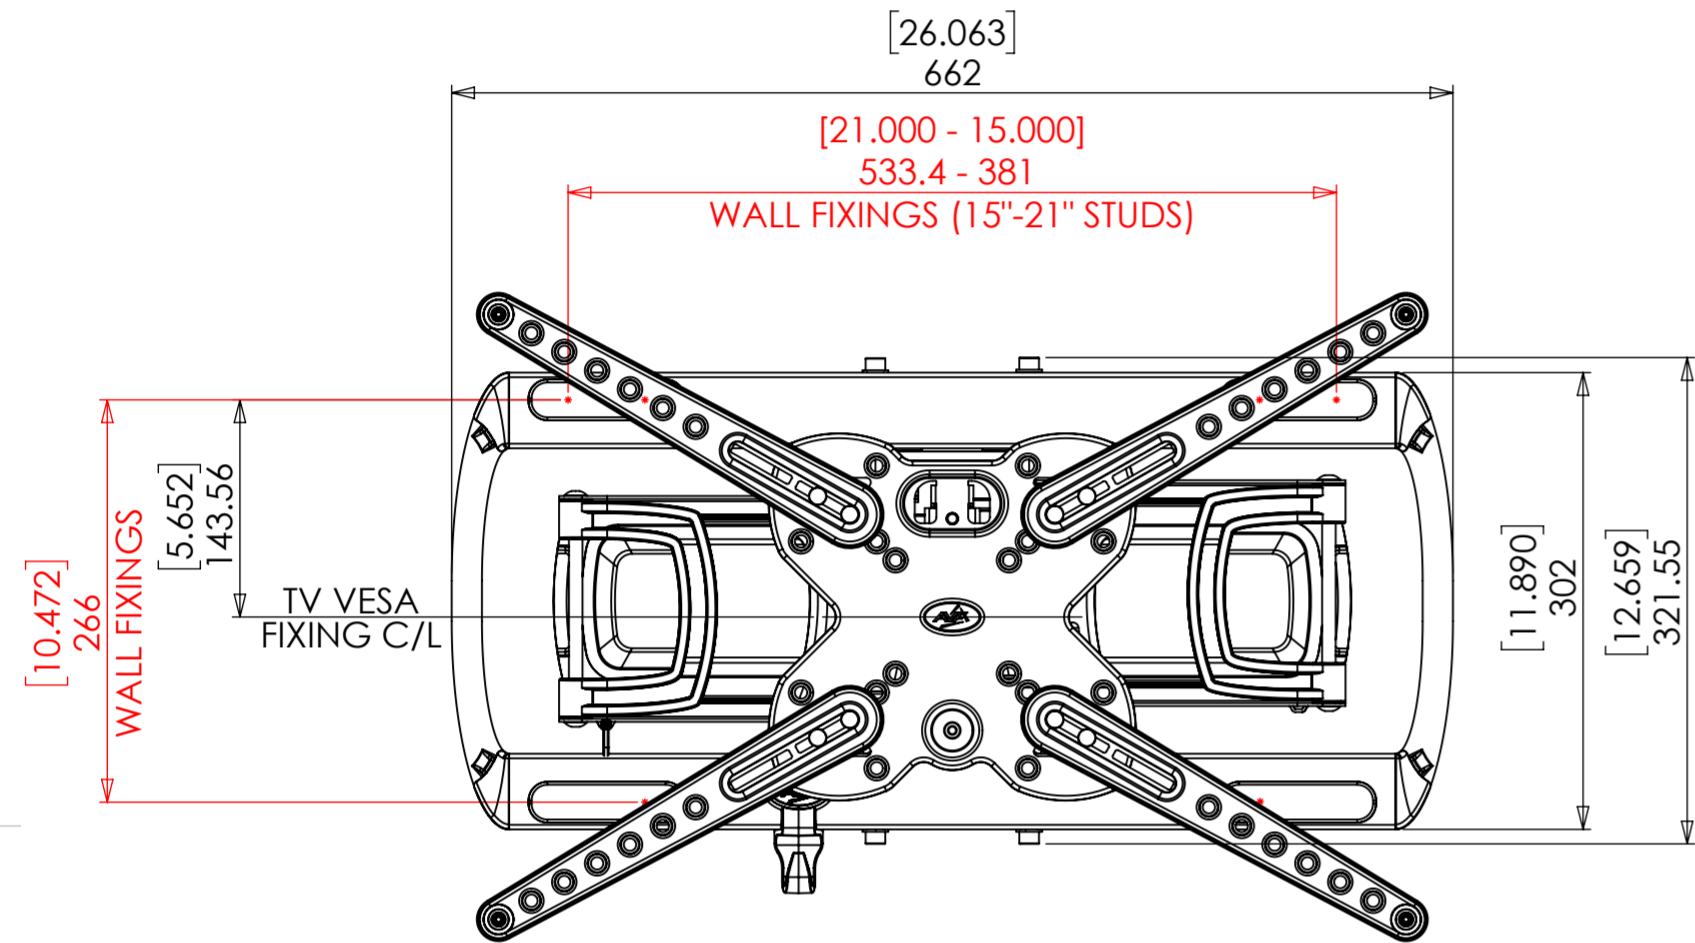

OPTIONAL SPACERS

VESA CONFIGURATIONS

WEIGHT 8460.81g
(WITHOUT PACKAGING OR SPARE PARTS)