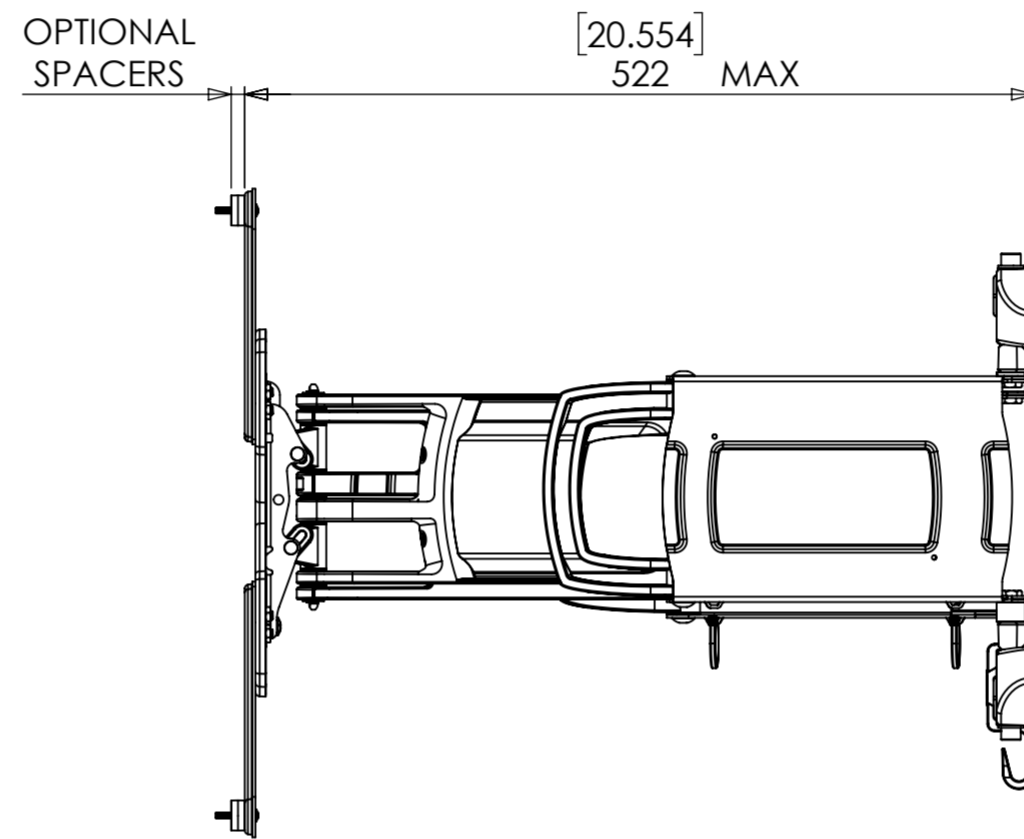

OPTIONAL SPACERS

VESA CONFIGURATIONS

WEIGHT 8460.81g
(WITHOUT PACKAGING OR SPARE PARTS)