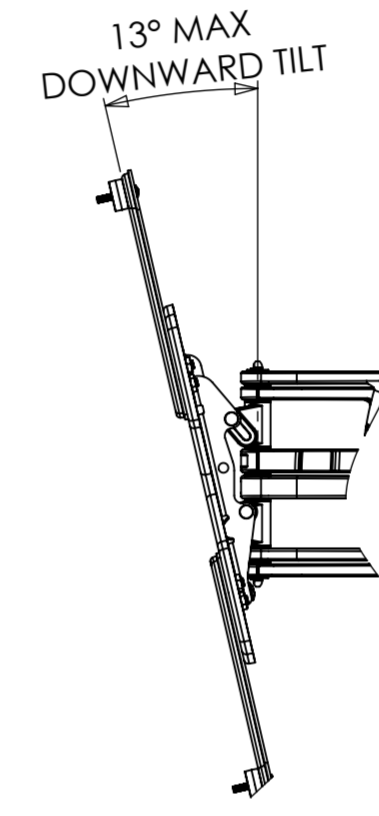

OPTIONAL SPACERS

VESA CONFIGURATIONS

WEIGHT 8460.81g
(WITHOUT PACKAGING OR SPARE PARTS)