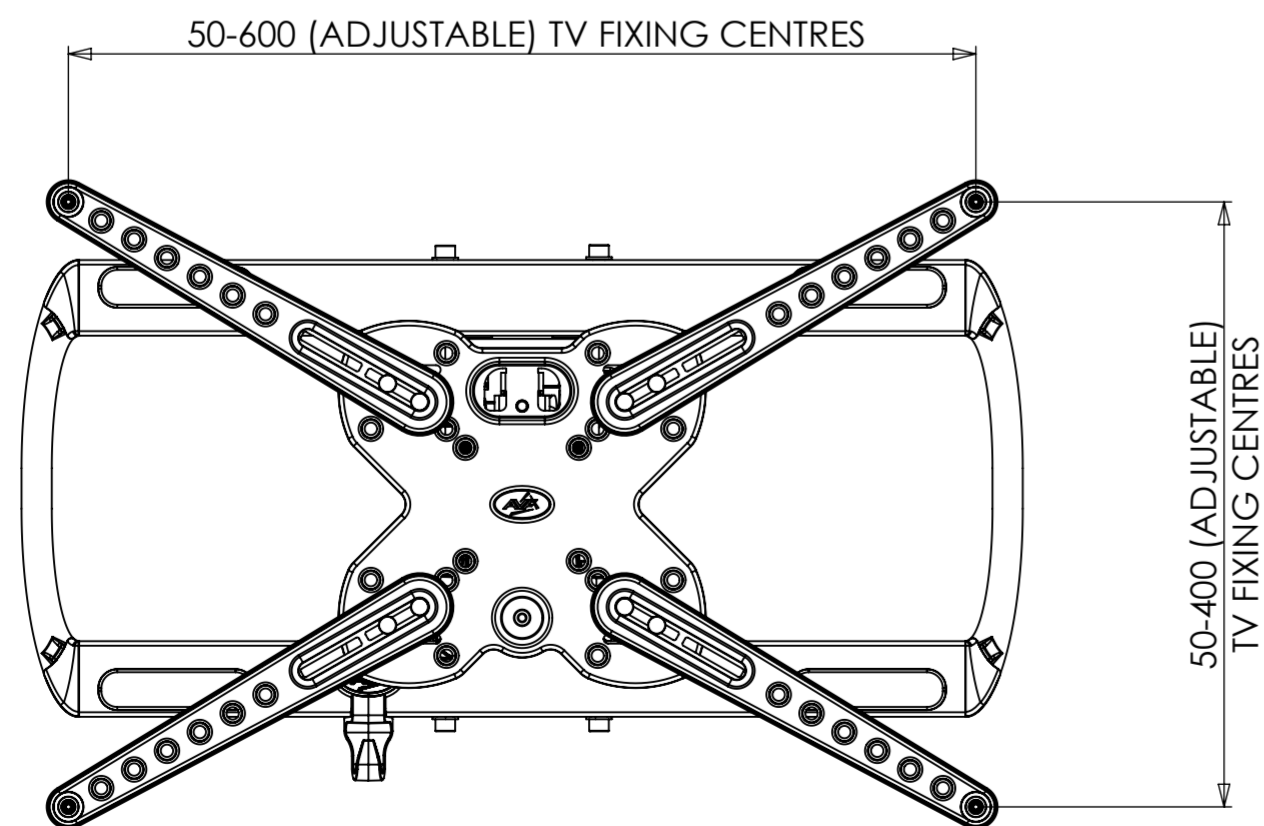

OPTIONAL SPACERS

VESA CONFIGURATIONS

WEIGHT 8460.81g
(WITHOUT PACKAGING OR SPARE PARTS)