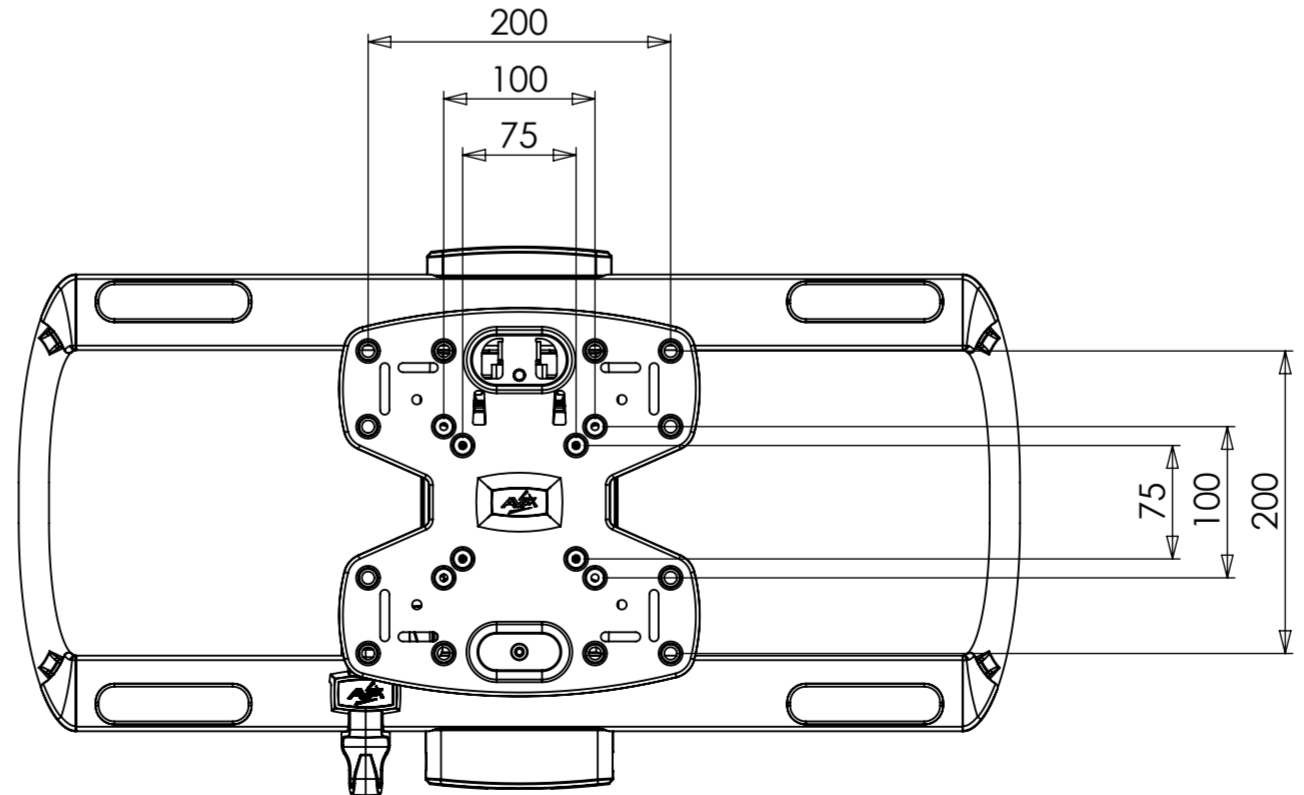

VESA CONFIGURATIONS

WEIGHT 10080.12g
(WITHOUT PACKAGING OR SPARE PARTS)