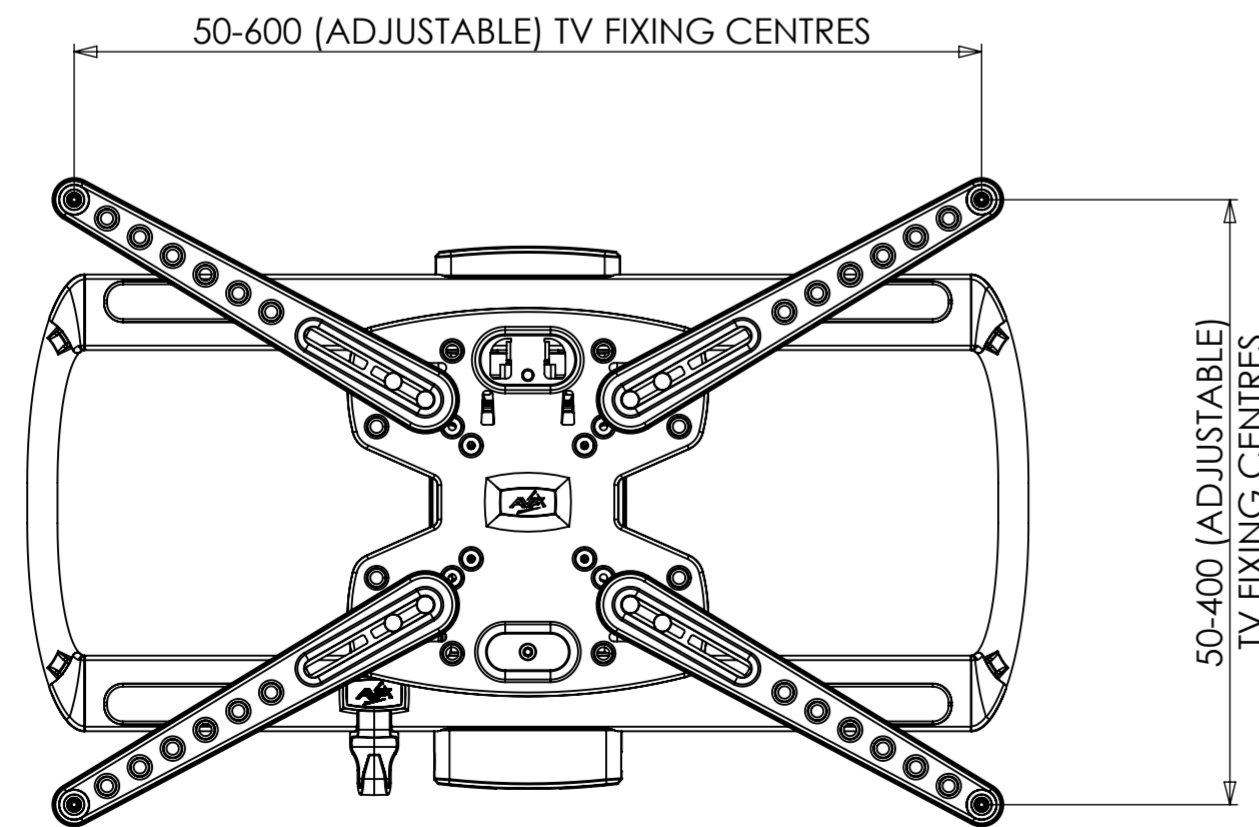

VESA CONFIGURATIONS

WEIGHT 10080.12g
(WITHOUT PACKAGING OR SPARE PARTS)