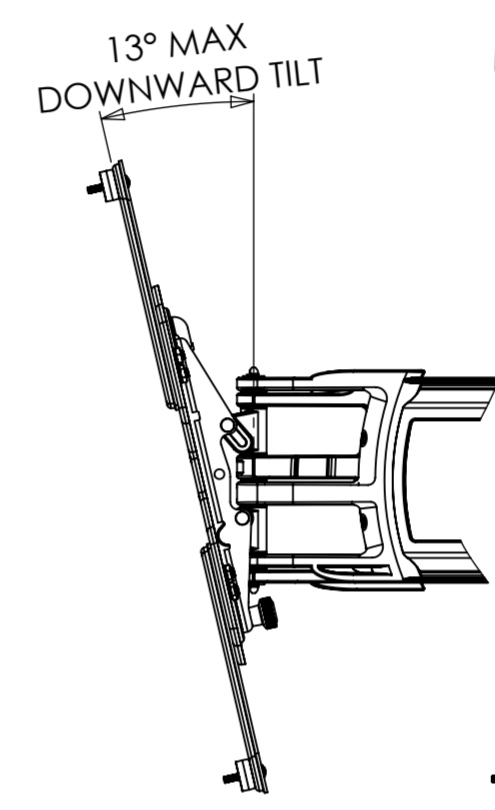

VESA CONFIGURATIONS

WEIGHT 10080.12g
(WITHOUT PACKAGING OR SPARE PARTS)