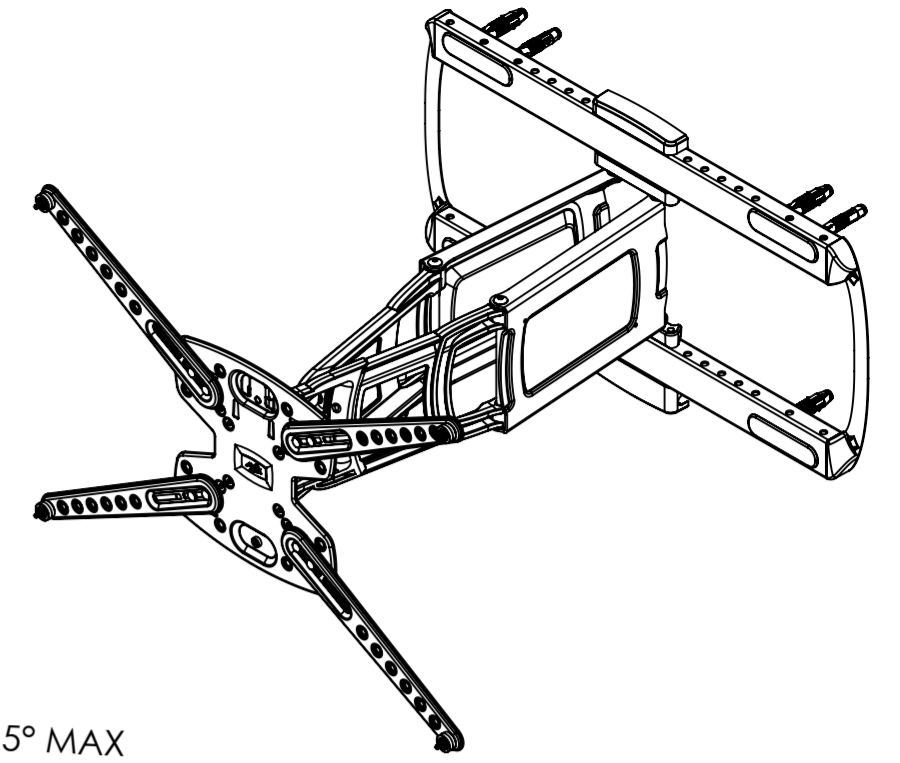

VESA CONFIGURATIONS

WEIGHT 10080.12g
(WITHOUT PACKAGING OR SPARE PARTS)