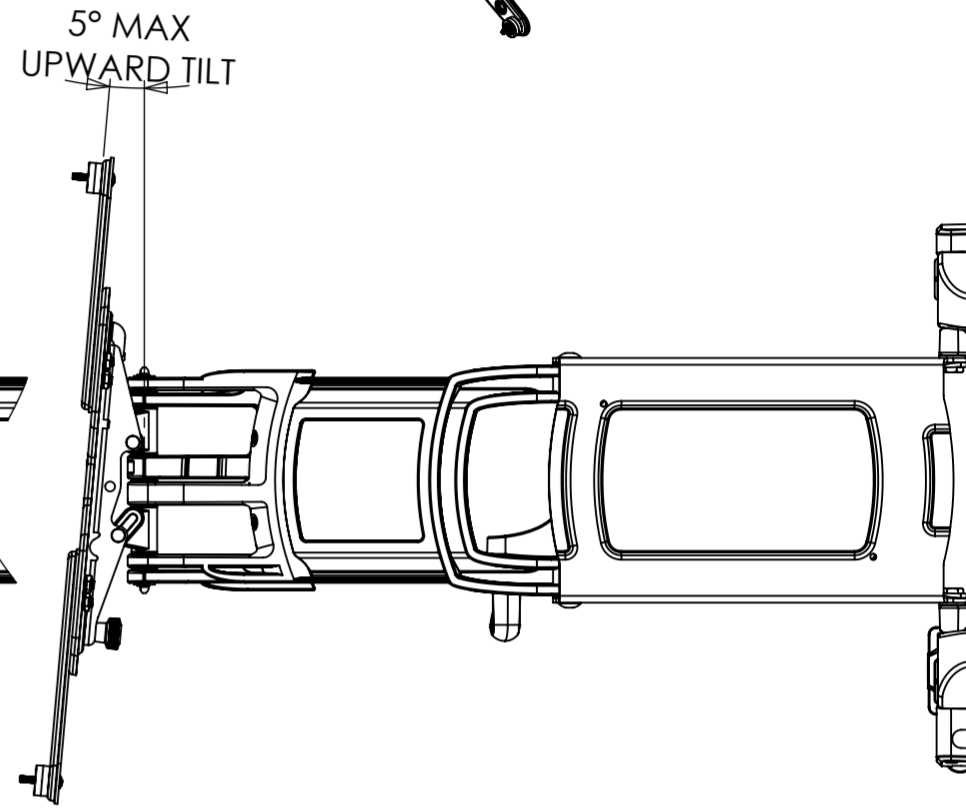

VESA CONFIGURATIONS

WEIGHT 10080.12g
(WITHOUT PACKAGING OR SPARE PARTS)