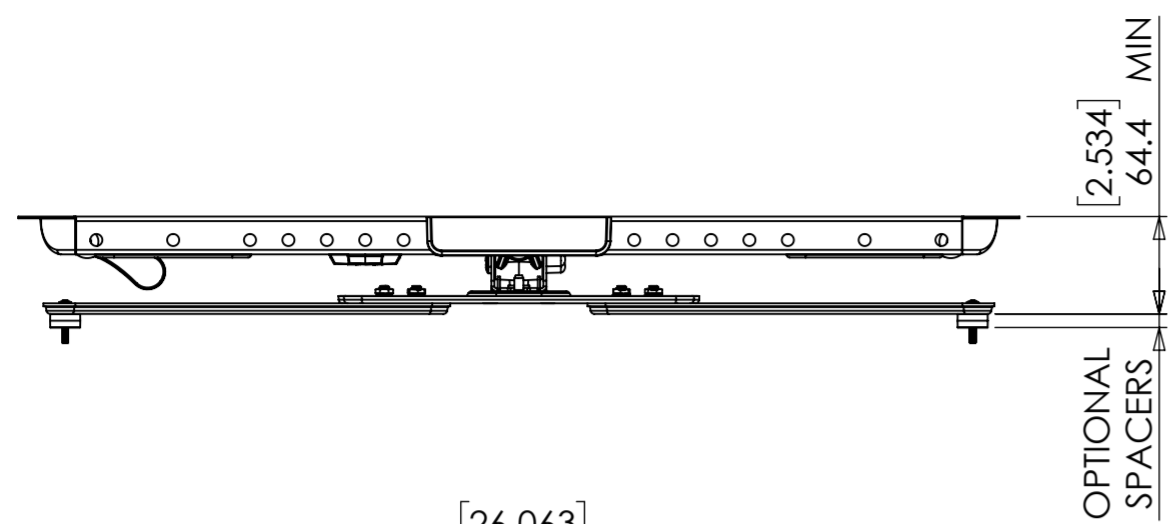

VESA CONFIGURATIONS

WEIGHT 10080.12g
(WITHOUT PACKAGING OR SPARE PARTS)