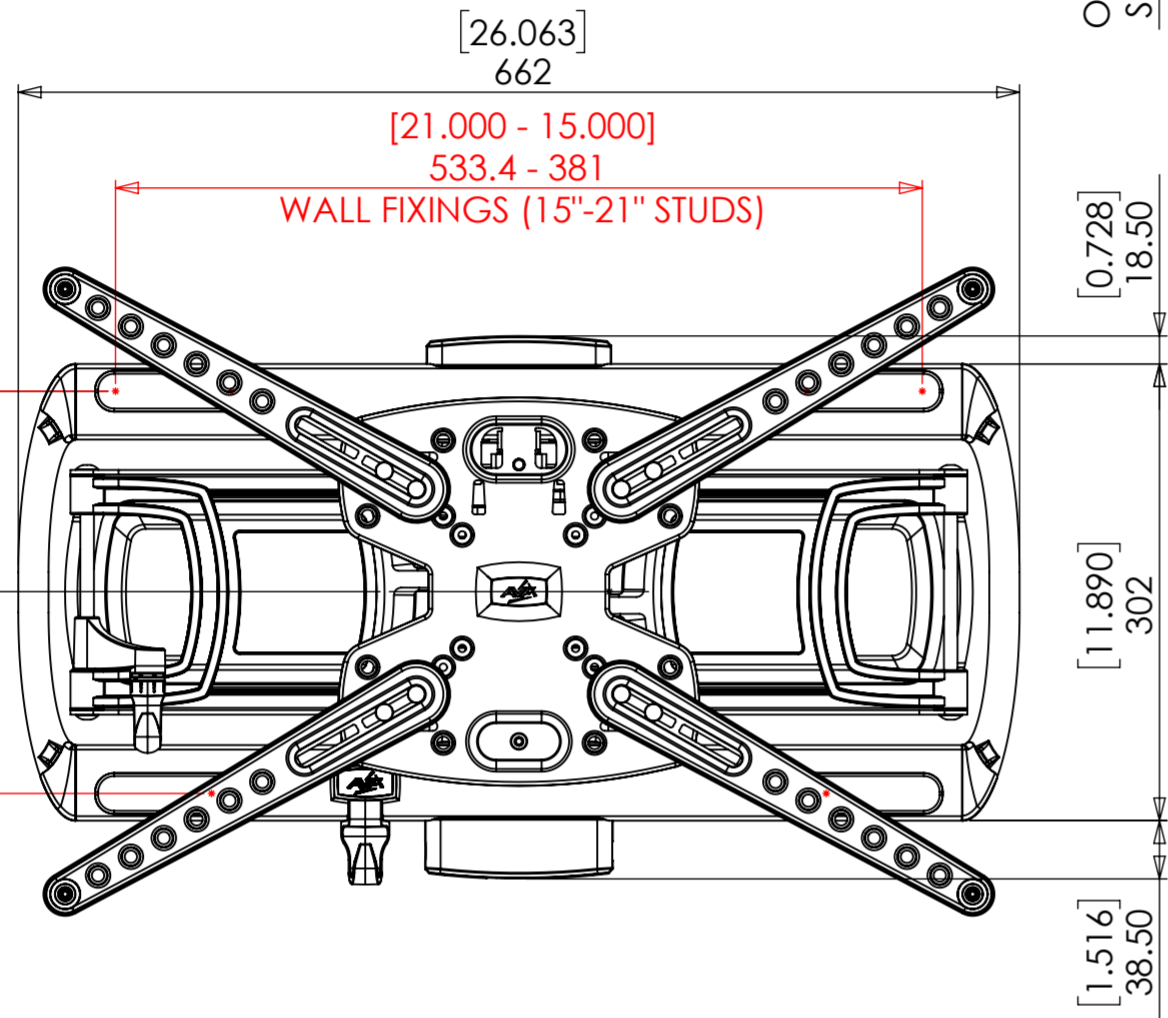

VESA CONFIGURATIONS

WEIGHT 10080.12g
(WITHOUT PACKAGING OR SPARE PARTS)