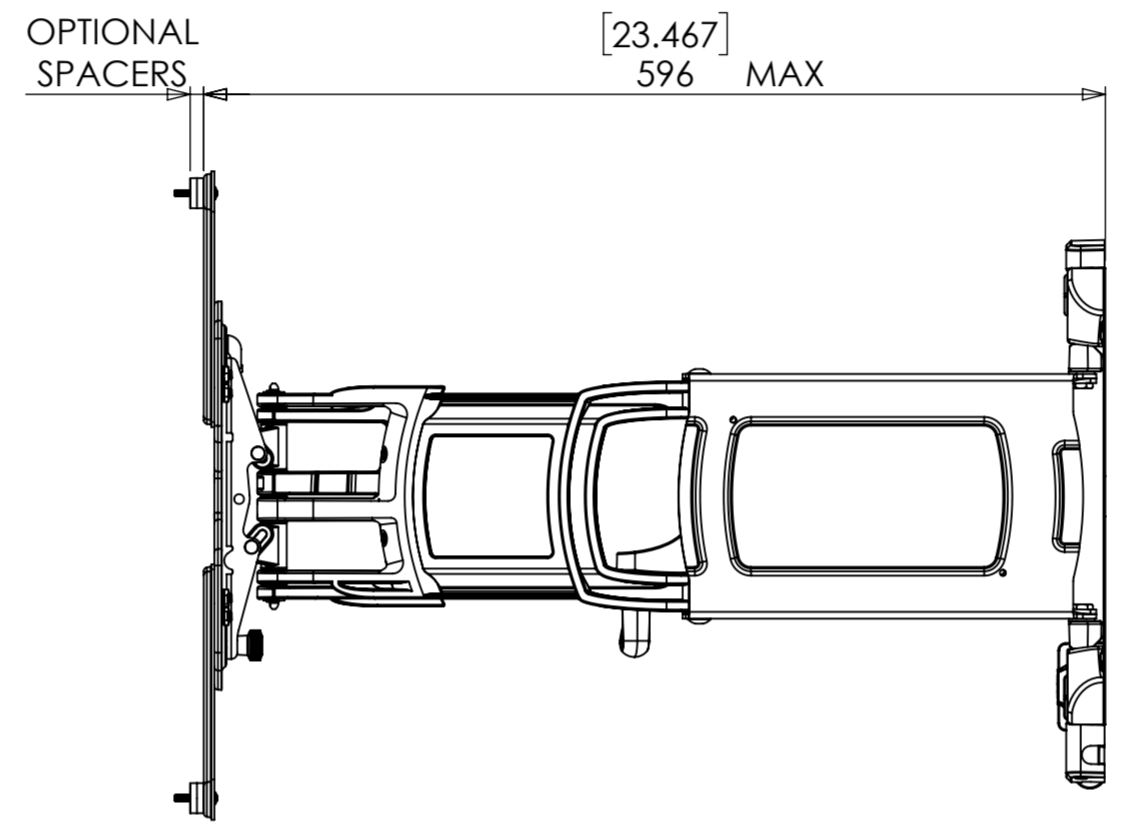

VESA CONFIGURATIONS

WEIGHT 10080.12g
(WITHOUT PACKAGING OR SPARE PARTS)