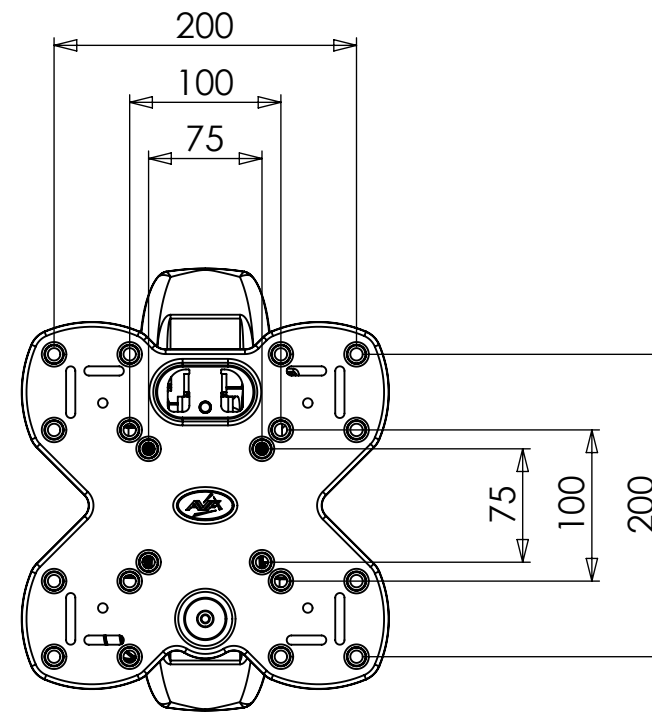

OPTIONAL SPACERS

VESA CONFIGURATIONS

WEIGHT 5413.60g
(WITHOUT PACKAGING OR SPARE PARTS)