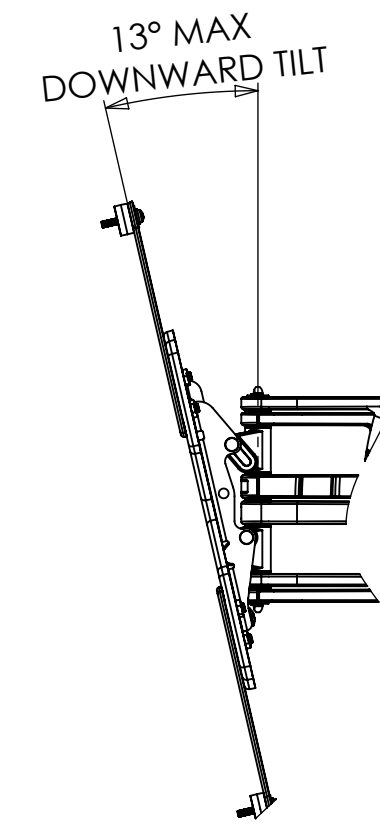

OPTIONAL SPACERS

VESA CONFIGURATIONS

WEIGHT 5413.60g
(WITHOUT PACKAGING OR SPARE PARTS)