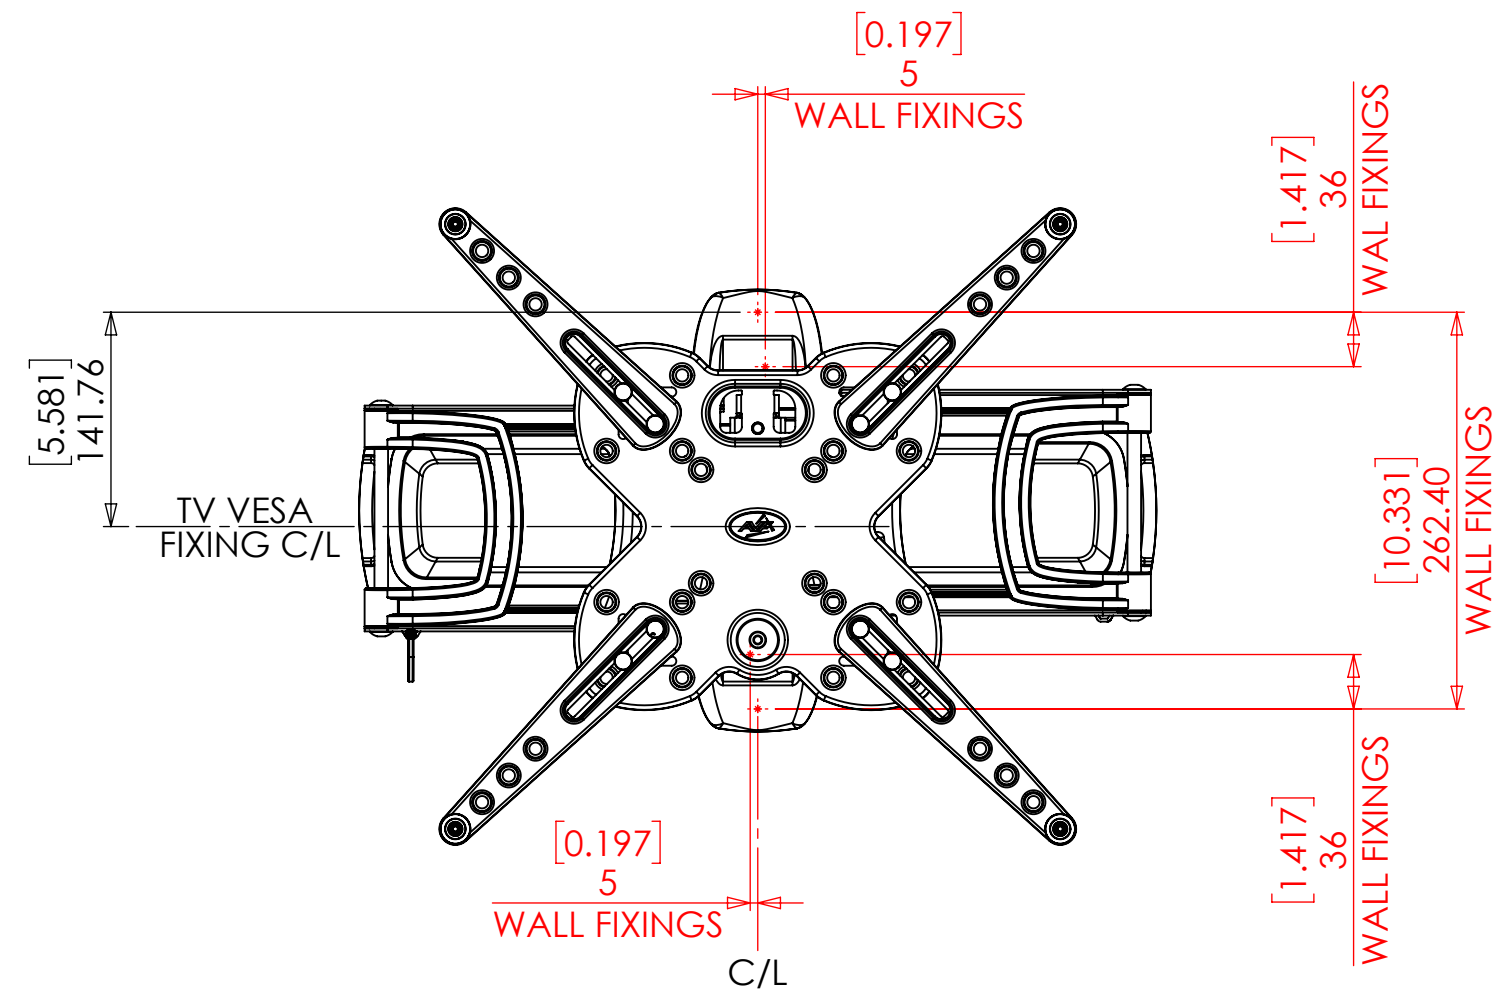

OPTIONAL SPACERS

VESA CONFIGURATIONS

WEIGHT 5413.60g
(WITHOUT PACKAGING OR SPARE PARTS)