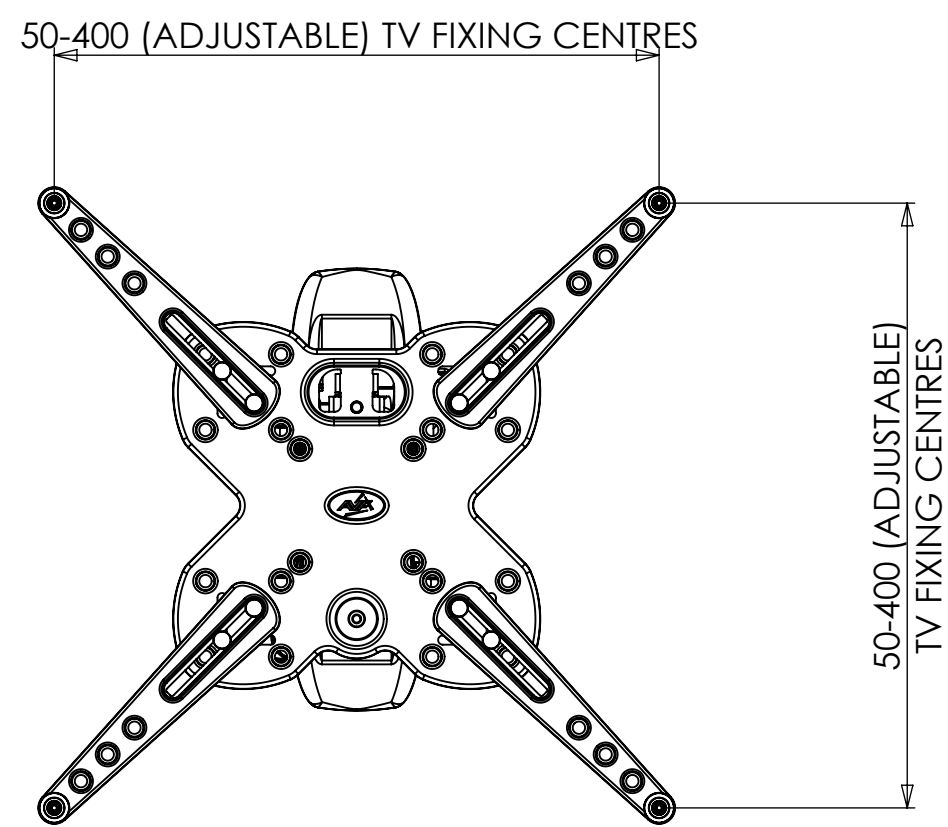

OPTIONAL SPACERS

VESA CONFIGURATIONS

WEIGHT 5413.60g
(WITHOUT PACKAGING OR SPARE PARTS)