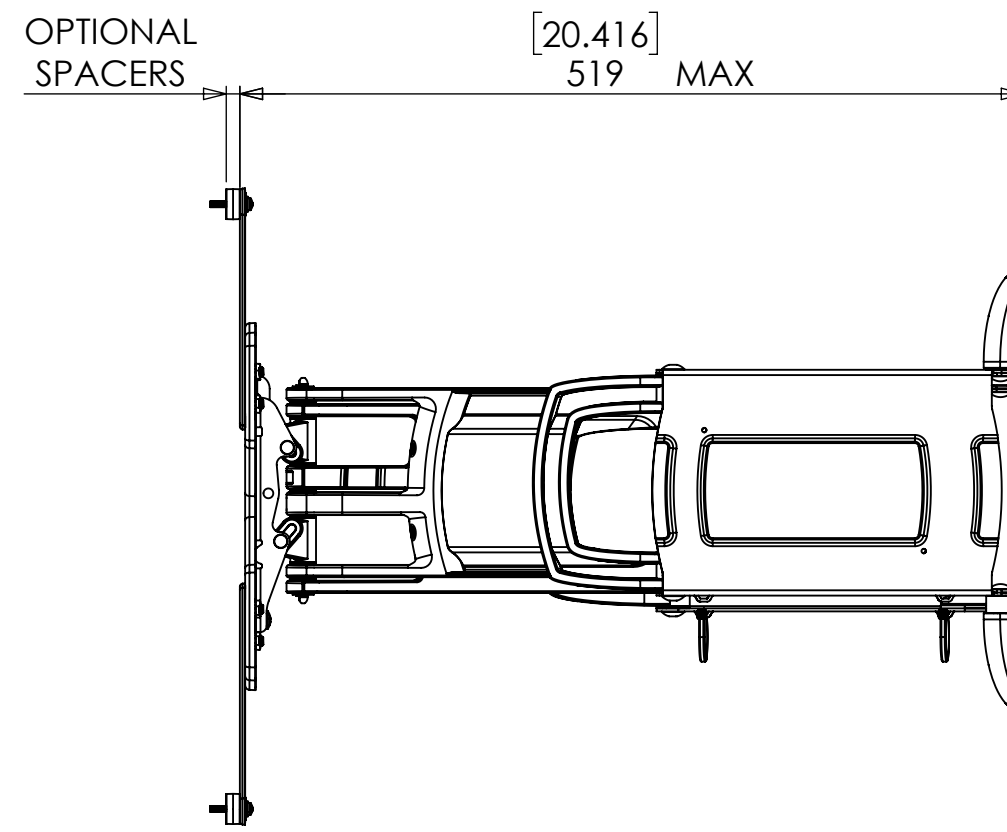

OPTIONAL SPACERS

VESA CONFIGURATIONS

WEIGHT 5413.60g
(WITHOUT PACKAGING OR SPARE PARTS)