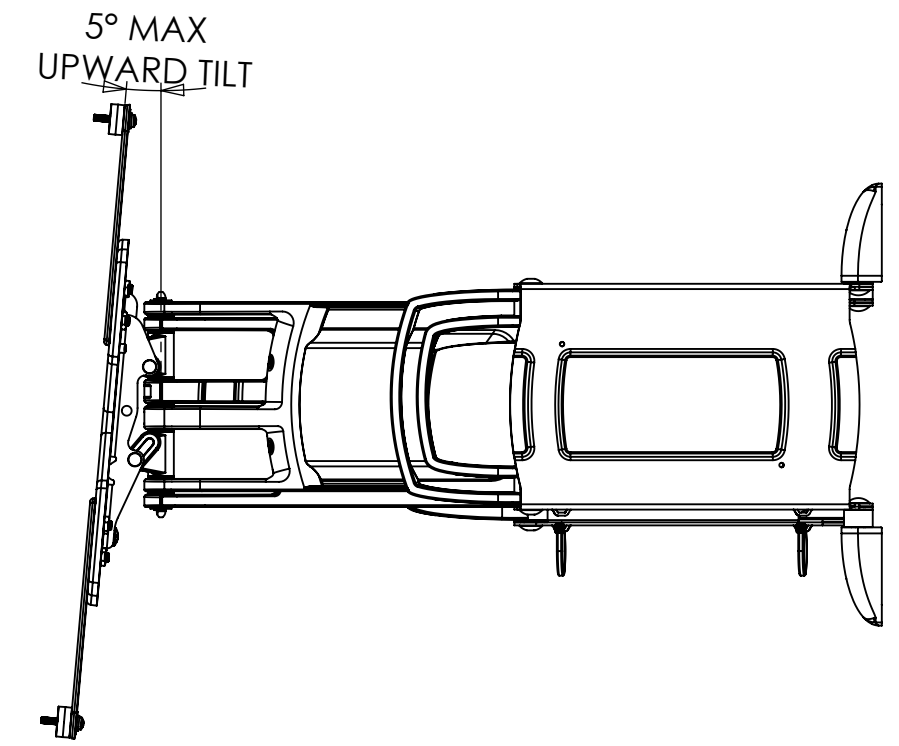

OPTIONAL SPACERS

VESA CONFIGURATIONS

WEIGHT 5413.60g
(WITHOUT PACKAGING OR SPARE PARTS)