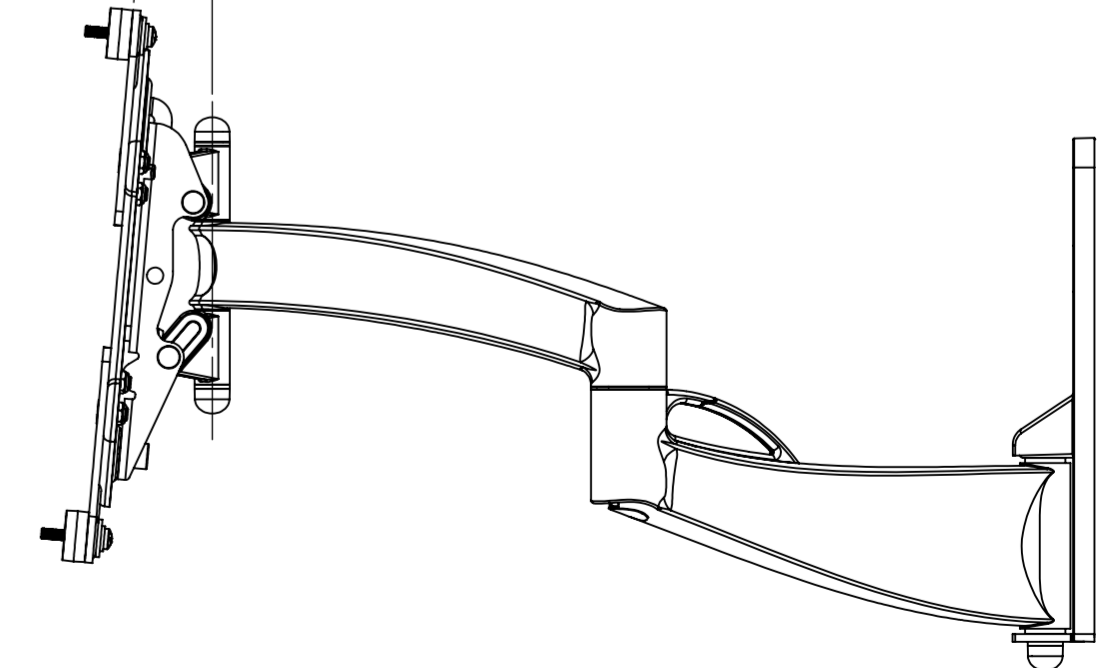

13° DOWNWARD TILT

5° UPWARD TILT

ALTERNATE VESA CONFIGURATION

WEIGHT :-2047.52g  
AS SHOWN WITHOUT PACKAGING