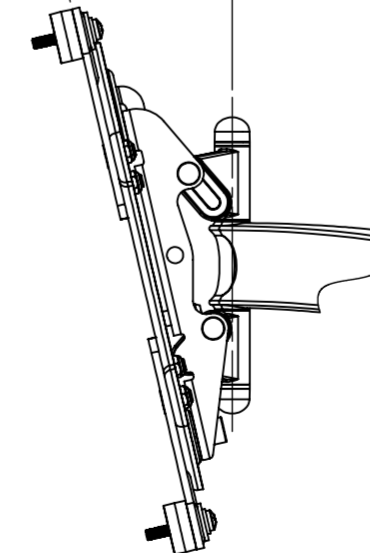

13° DOWNWARD TILT

5° UPWARD TILT

ALTERNATE VESA CONFIGURATION

WEIGHT :-2047.52g  
AS SHOWN WITHOUT PACKAGING