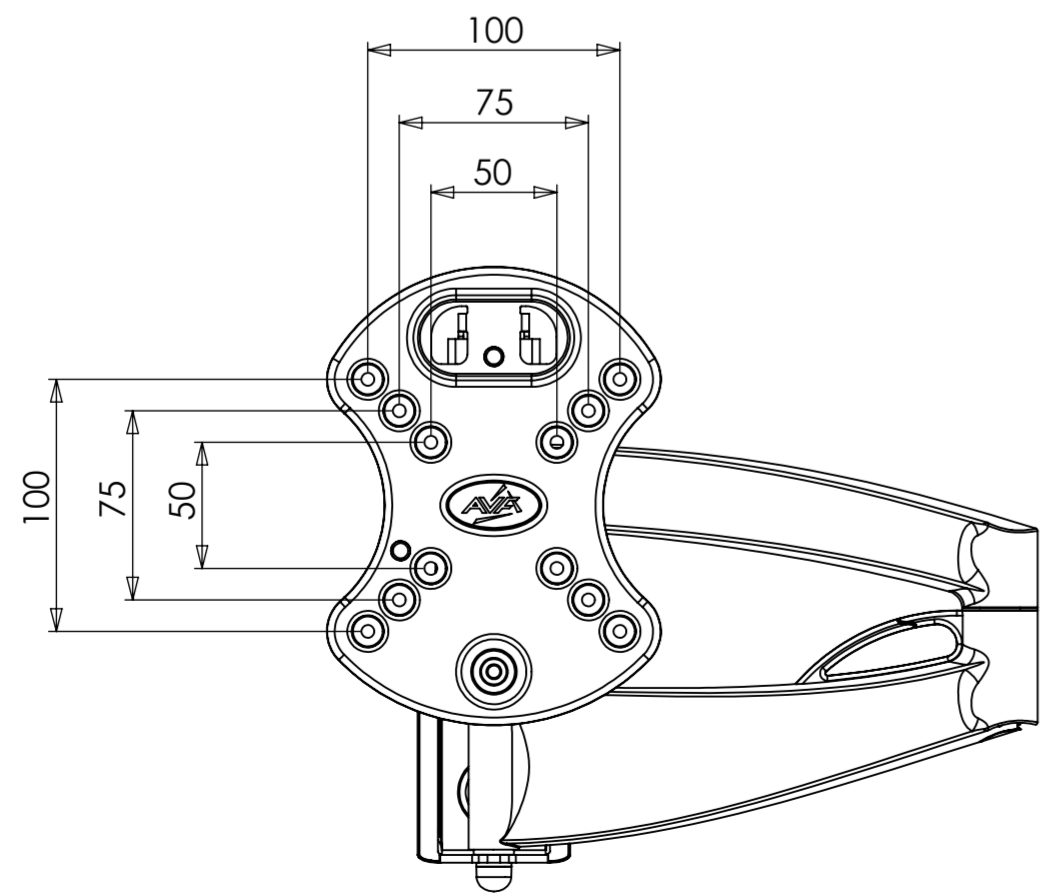

OPTIONAL SPACERS

100 / 200 HORIZONTAL TV FIXING CENTRES

OPTIONAL SPACERS

[18.184]
461.9 MAX

100 / 200 VERTICAL TV FIXING CENTRES

13°
DOWNWARD TILT

5°
UPWARD TILT

ALTERNATE VESA CONFIGURATION

WEIGHT :-2047.52g
AS SHOWN WITHOUT PACKAGING