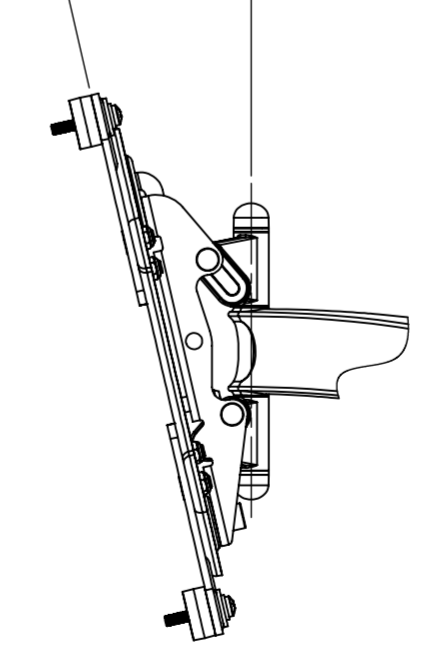

ALTERNATE VESA CONFIGURATION

13° DOWNWARD TILT

5° UPWARD TILT

WEIGHT :-2047.52g
AS SHOWN WITHOUT PACKAGING