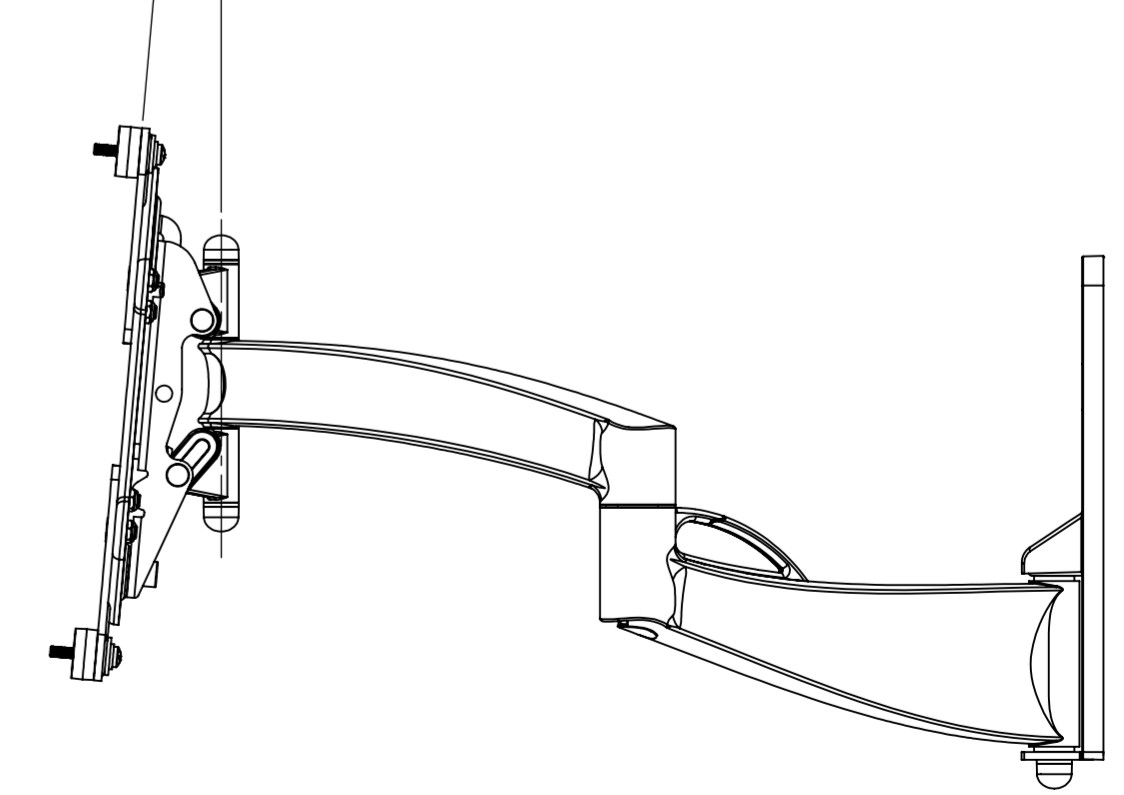

ALTERNATE VESA CONFIGURATION

13° DOWNWARD TILT

5° UPWARD TILT

WEIGHT :-2047.52g
AS SHOWN WITHOUT PACKAGING