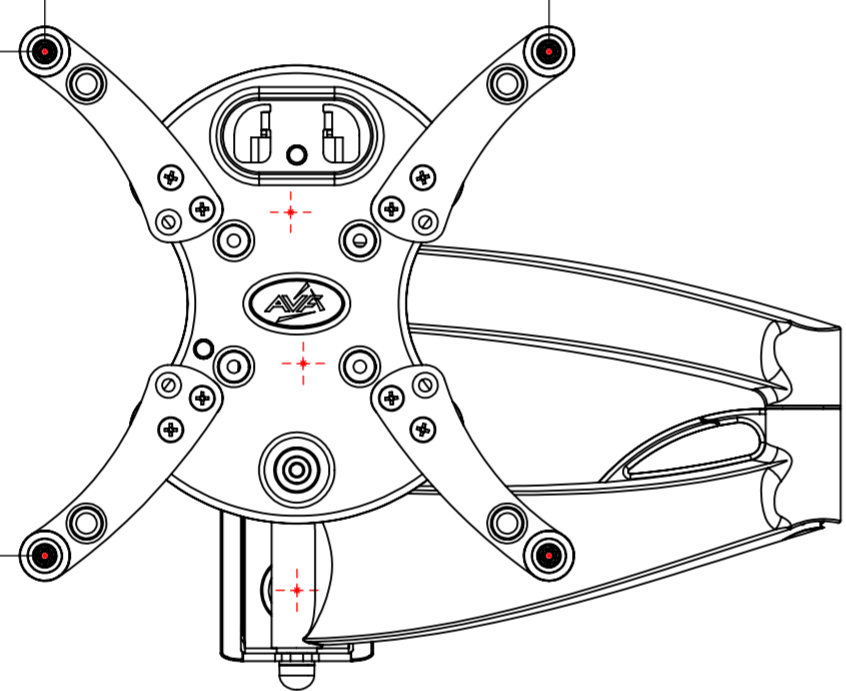

OPTIONAL SPACERS

100 / 200 HORIZONTAL TV FIXING CENTRES

OPTIONAL SPACERS

[18.184]
461.9 MAX

100 / 200 VERTICAL TV FIXING CENTRES

13°
DOWNWARD TILT

5°
UPWARD TILT

ALTERNATE VESA CONFIGURATION

WEIGHT :-2047.52g
AS SHOWN WITHOUT PACKAGING