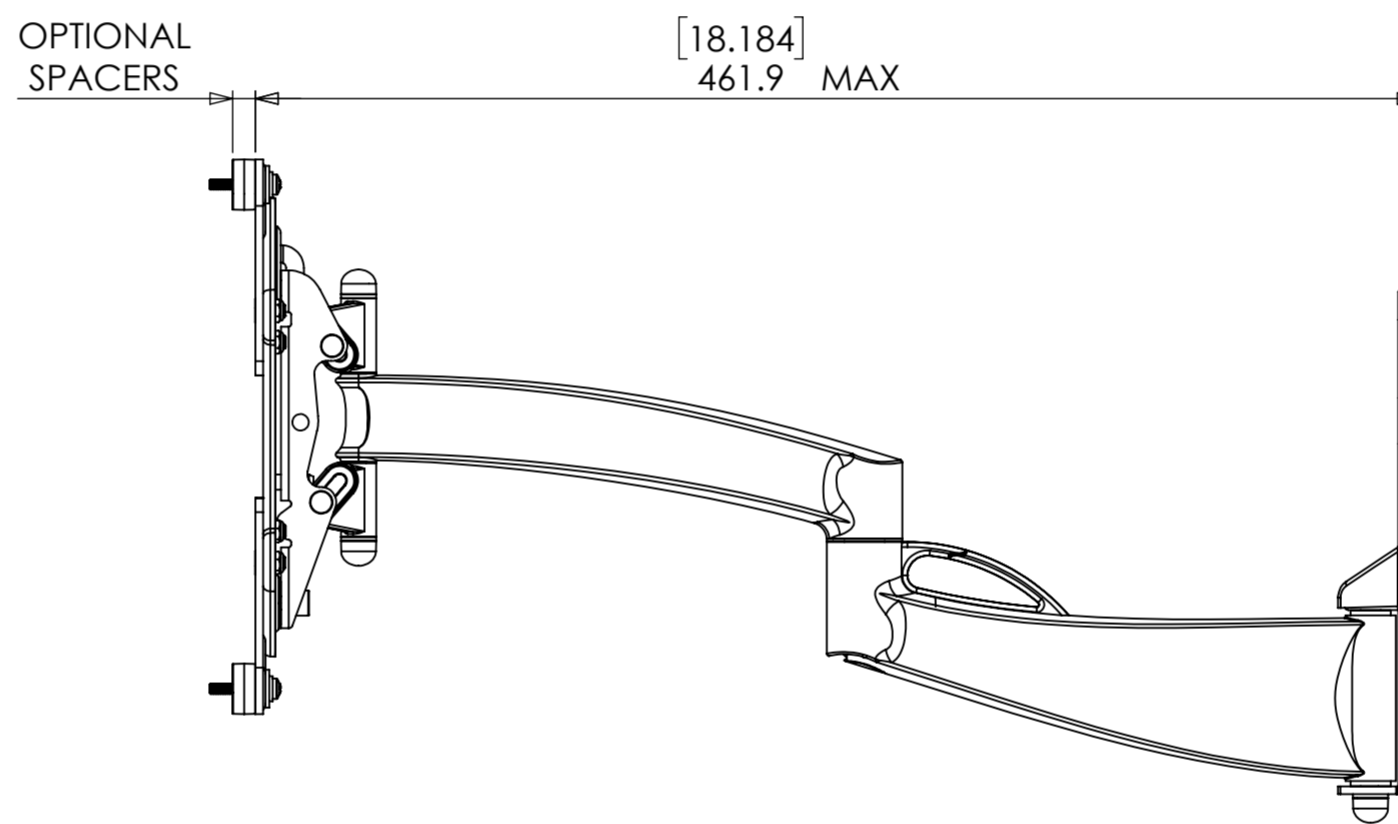

OPTIONAL SPACERS

100 / 200 HORIZONTAL TV FIXING CENTRES

OPTIONAL SPACERS

[18.184]
461.9 MAX

100 / 200 VERTICAL TV FIXING CENTRES

13°
DOWNWARD TILT

5°
UPWARD TILT

ALTERNATE VESA CONFIGURATION

WEIGHT :-2047.52g
AS SHOWN WITHOUT PACKAGING