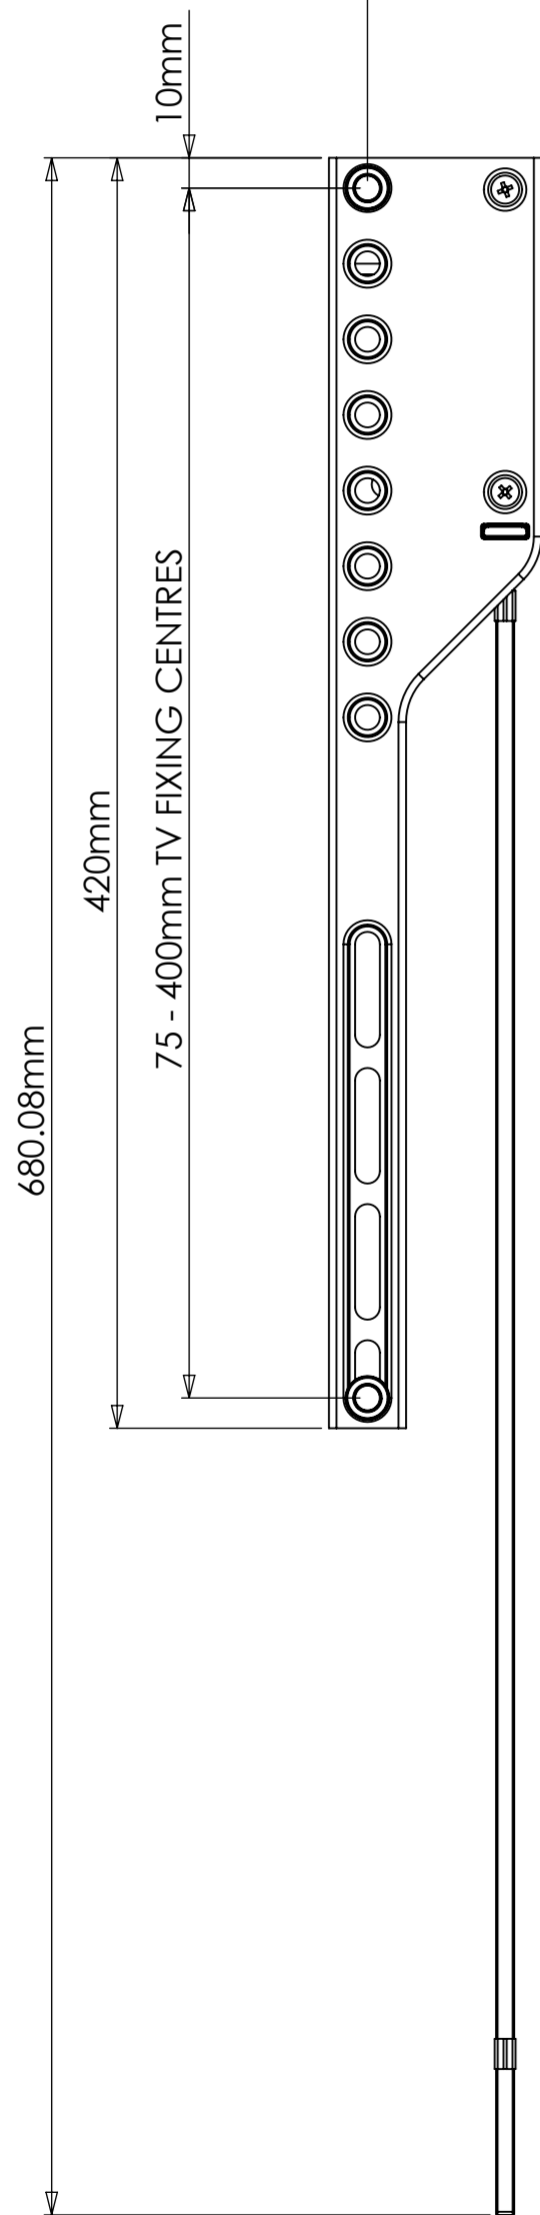

1 2 3 4 5 6 7 8 9 10 11 12

A
B
C
D
E
F
G
H

30 - 660mm TV FIXING CENTRES

12.75mm

37.40

27.50mm MIN

OPTIONAL SPACER

WEIGHT 2015.10 g
(WITHOUT PACKAGING OR SPARE PARTS)