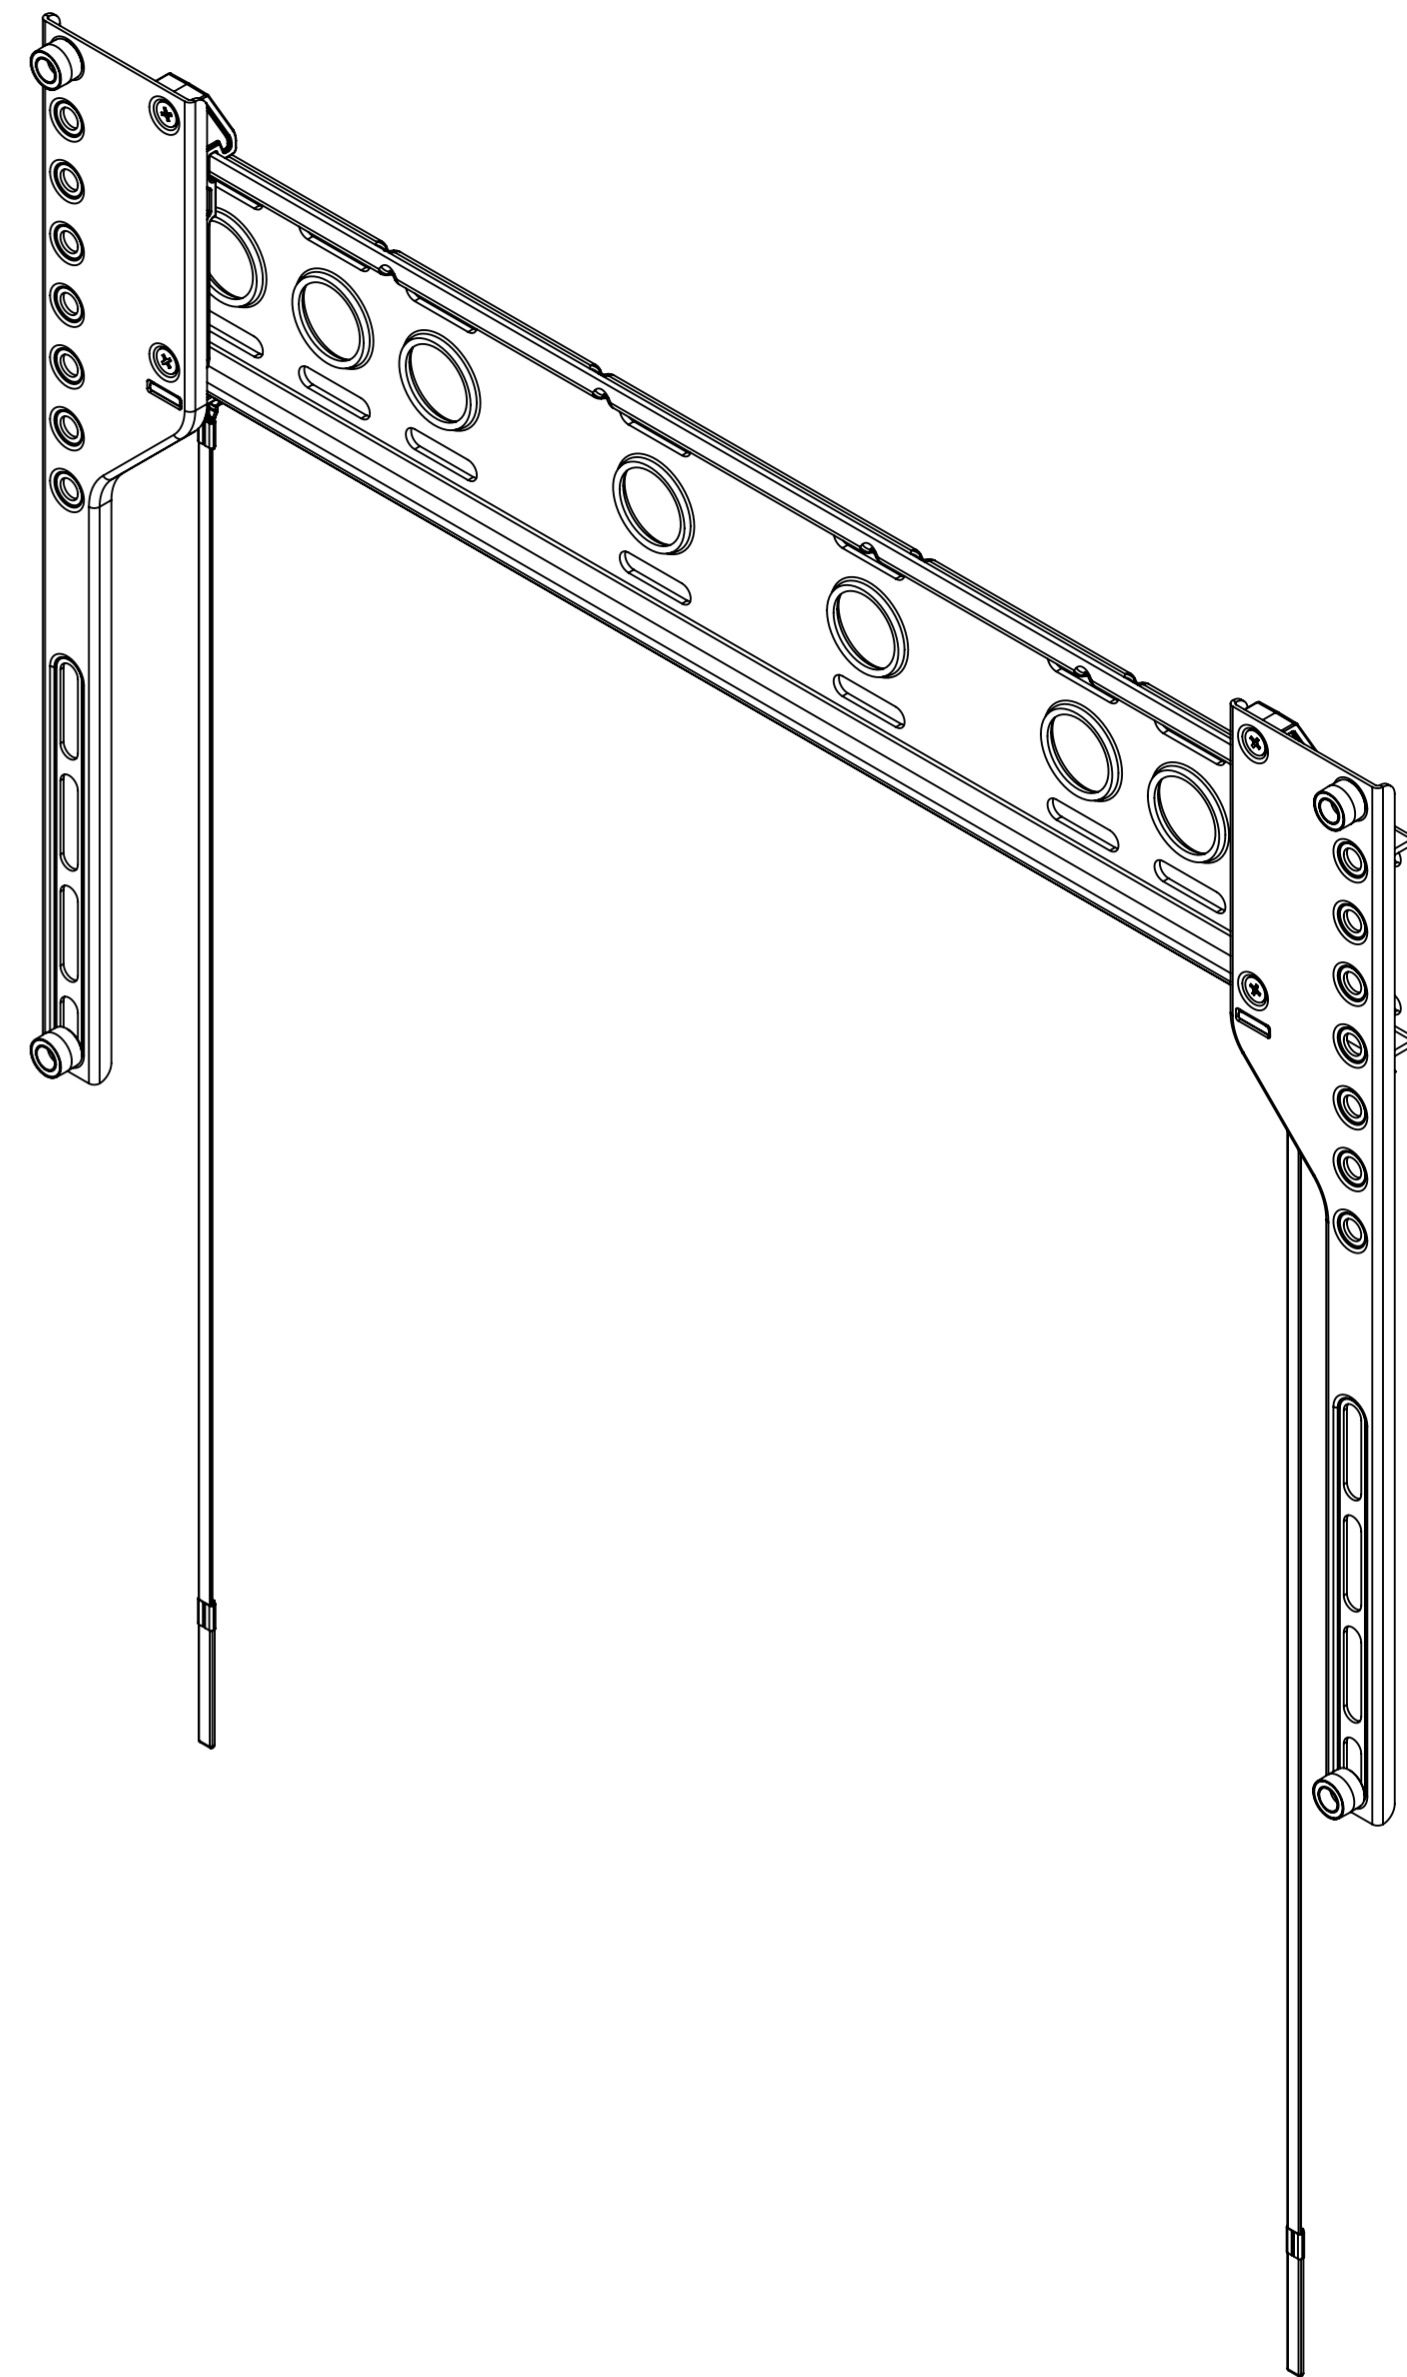

1 2 3 4 5 6 7 8 9 10 11 12

A
B
C
D
E
F
G
H

30 - 660mm TV FIXING CENTRES

12.75mm

37.40

27.50mm MIN

OPTIONAL SPACER

WEIGHT 2015.10 g
(WITHOUT PACKAGING OR SPARE PARTS)