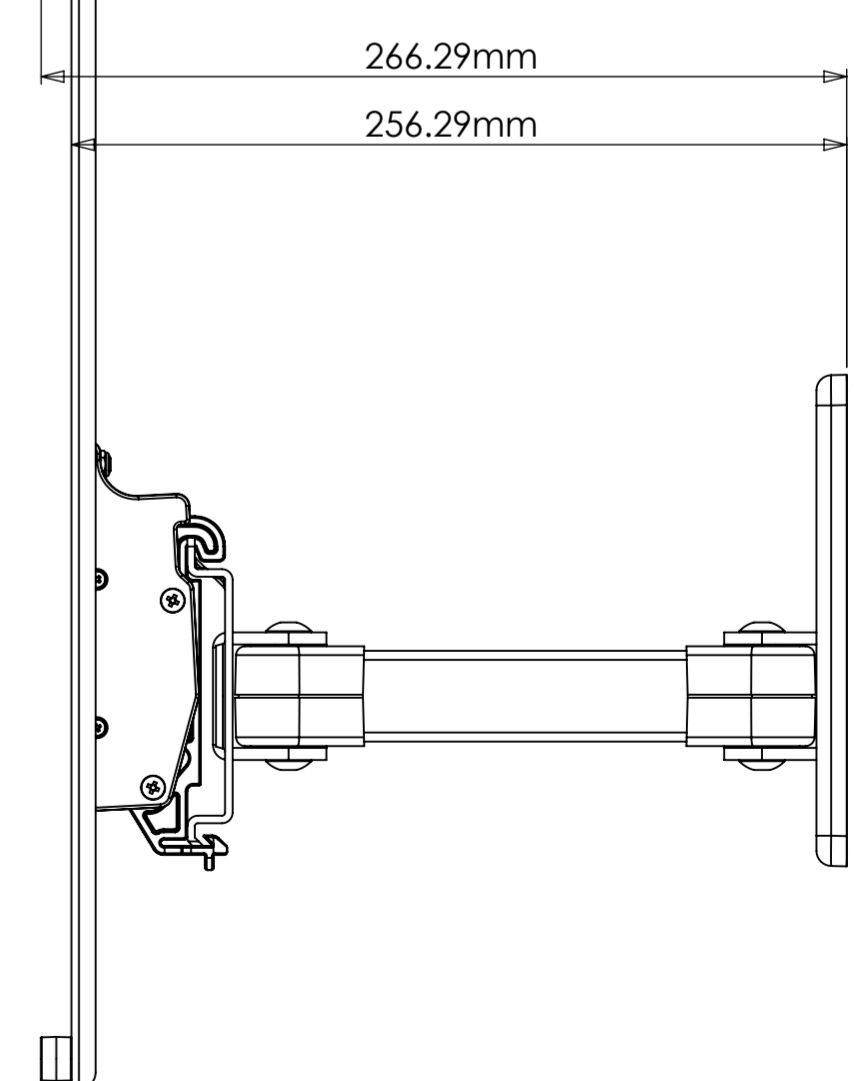

OPTIONAL SPACER

WEIGHT 2294.61 g  
(WITHOUT PACKAGING OR SPARE PARTS)