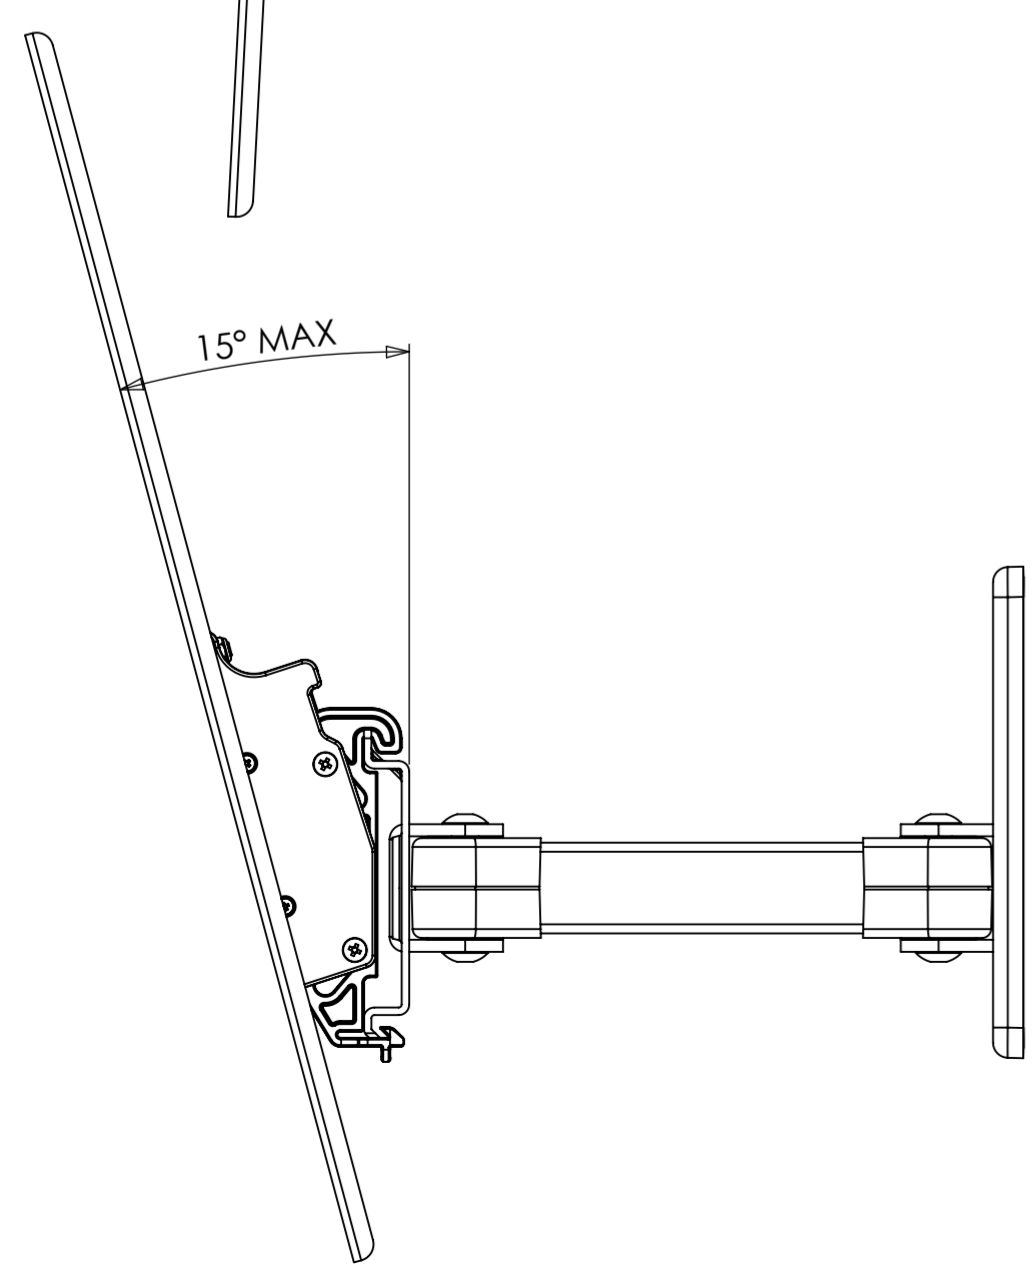

OPTIONAL SPACER

WEIGHT 2294.61 g  
(WITHOUT PACKAGING OR SPARE PARTS)