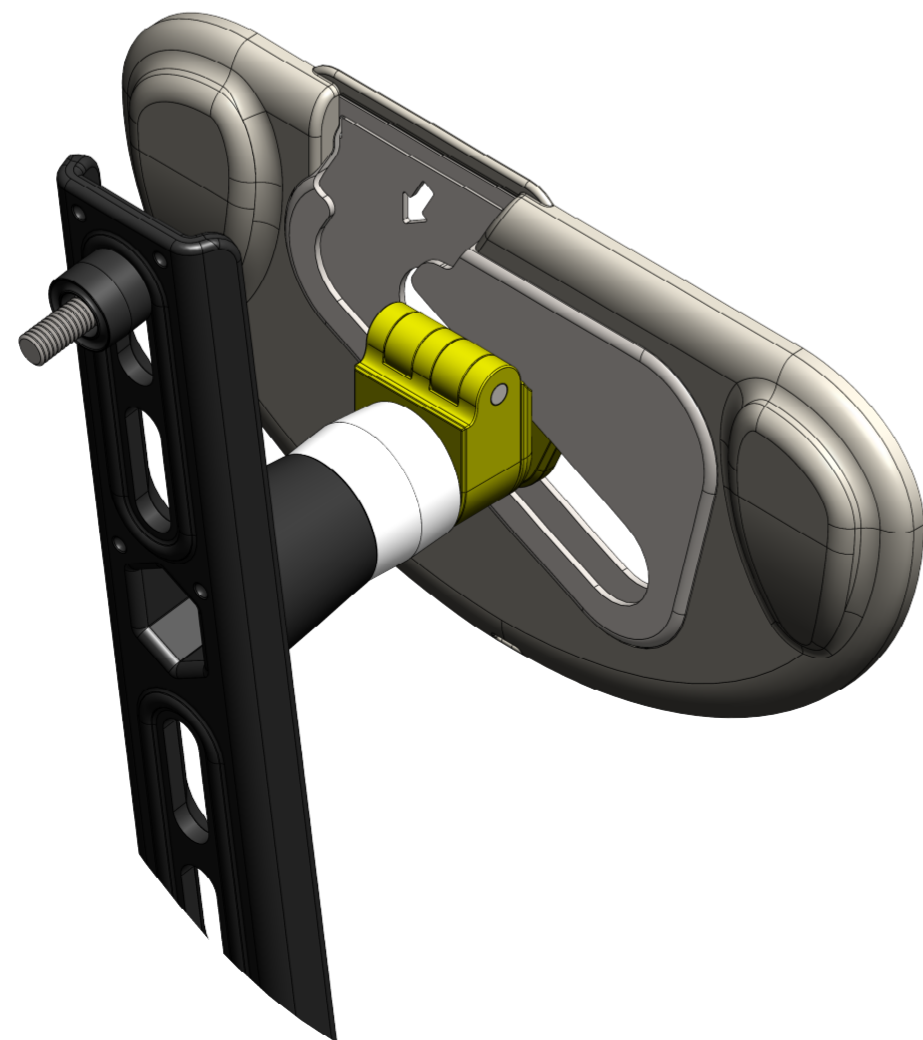

HORIZONTAL VESA FIXING CENTRES 200mm- INFINITY

TILT 7.5°

TILT 3.75°

FLAT TO WALL

CABLE ACCESS

PRODUCT WEIGHT 1186.03 grams
(AS SHOWN WITHOUT PACKAGING AND FIXINGS)