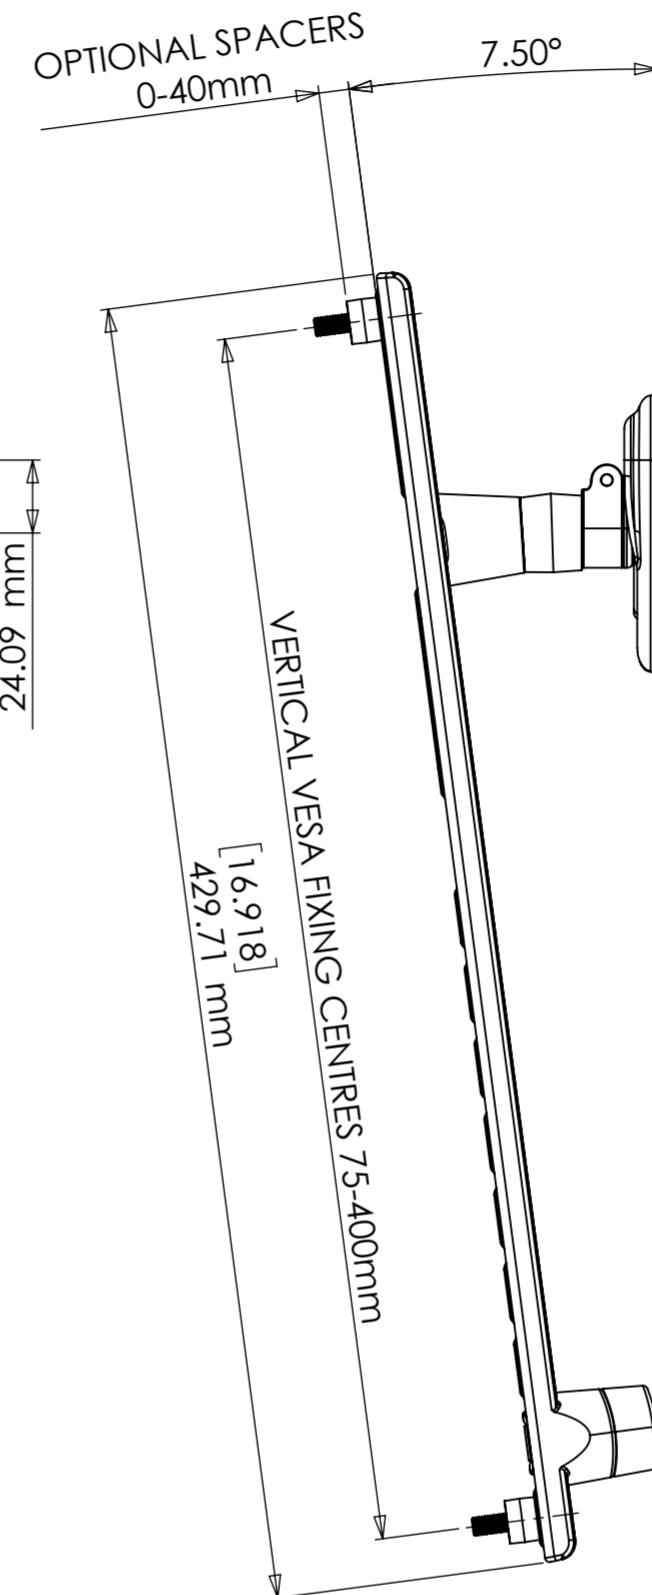

HORIZONTAL VESA FIXING CENTRES 200mm- INFINITY

TILT 7.5°

TILT 3.75°

FLAT TO WALL

CABLE ACCESS

PRODUCT WEIGHT 1186.03 grams
(AS SHOWN WITHOUT PACKAGING AND FIXINGS)