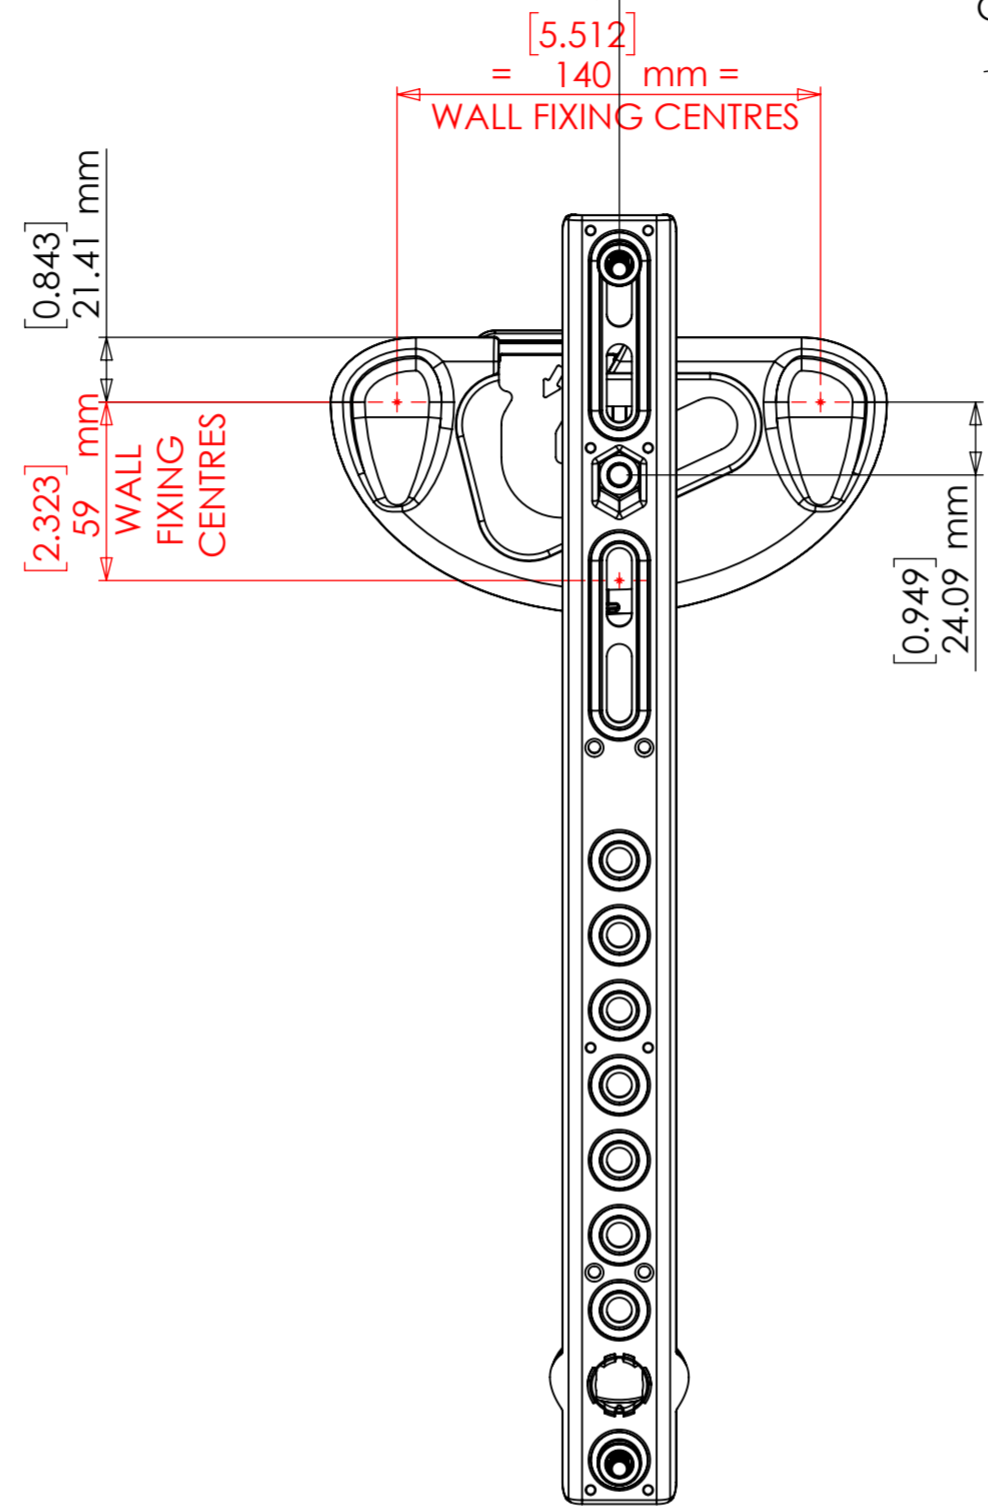

HORIZONTAL VESA FIXING CENTRES 200mm- INFINITY

TILT 7.5°

TILT 3.75°

FLAT TO WALL

CABLE ACCESS

PRODUCT WEIGHT 1186.03 grams
(AS SHOWN WITHOUT PACKAGING AND FIXINGS)