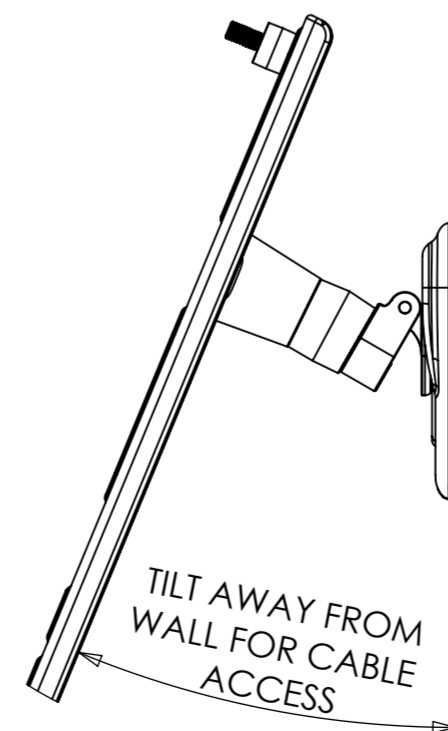

HORIZONTAL VESA FIXING CENTRES 200mm- INFINITY

TILT 7.5°

TILT 3.75°

FLAT TO WALL

CABLE ACCESS

PRODUCT WEIGHT 1186.03 grams
(AS SHOWN WITHOUT PACKAGING AND FIXINGS)