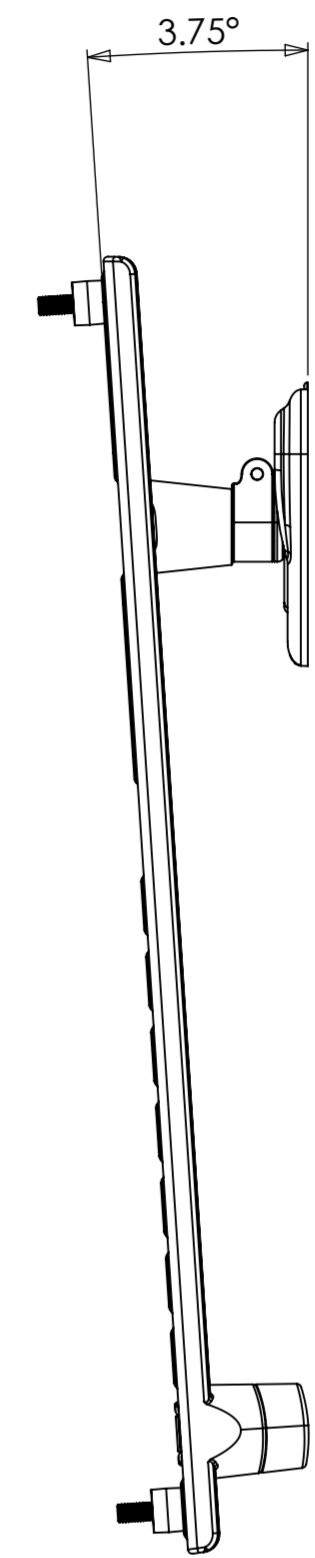

HORIZONTAL VESA FIXING CENTRES 200mm- INFINITY

TILT 7.5°

TILT 3.75°

FLAT TO WALL

CABLE ACCESS

PRODUCT WEIGHT 1186.03 grams
(AS SHOWN WITHOUT PACKAGING AND FIXINGS)