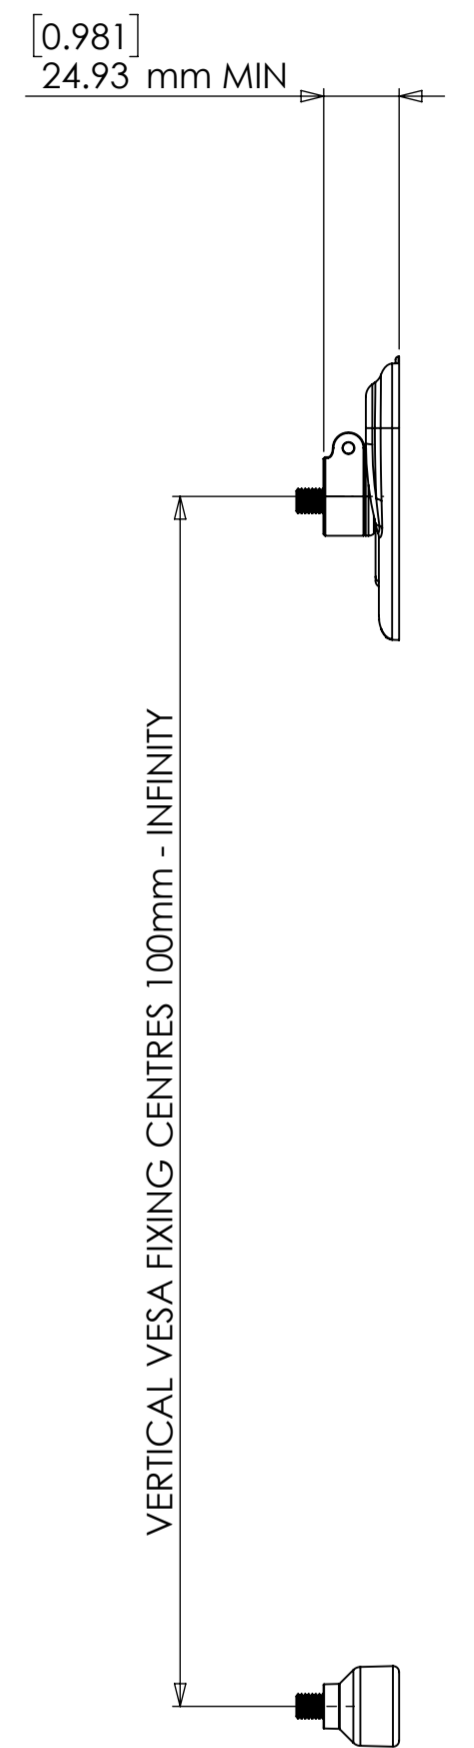

HORIZONTAL VESA FIXING CENTRES 200mm- INFINITY

TILT 7.5°

TILT 3.75°

FLAT TO WALL

CABLE ACCESS

PRODUCT WEIGHT 1186.03 grams
(AS SHOWN WITHOUT PACKAGING AND FIXINGS)