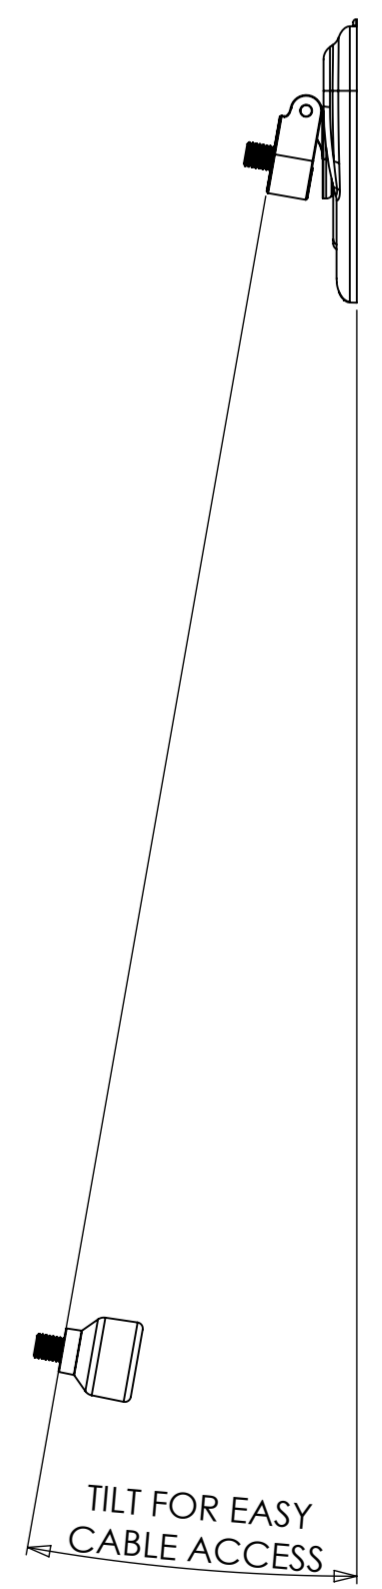

VERTICAL VESA FIXING CENTRES 100mm - INFINITY

PRODUCT WEIGHT 412.06 grams
(AS SHOWN WITHOUT PACKAGING AND FIXINGS)