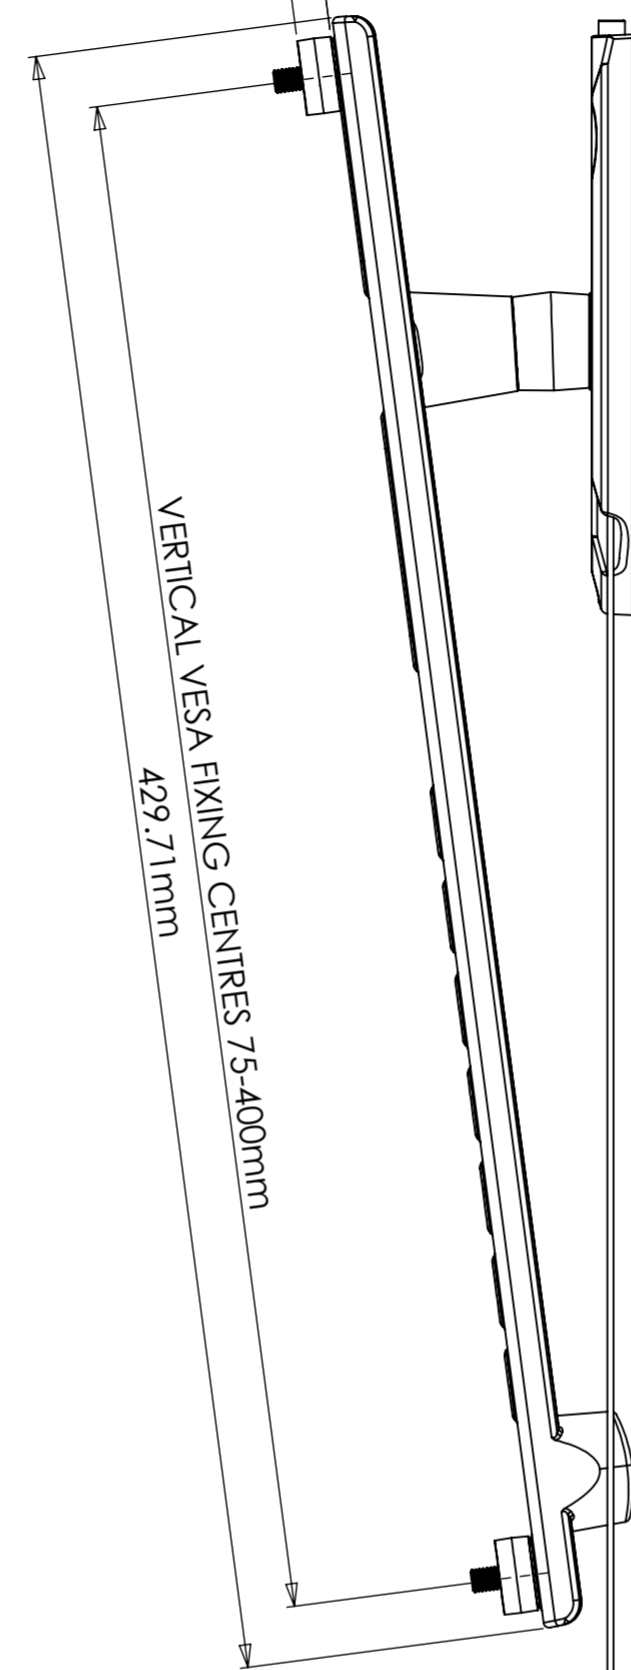

HORIZONTAL VESA FIXING CENTRES 200mm - INFINITY

OPTIONAL SPACERS
0-27mm

7.50°/3.75°
TILT

11.55mm MIN
(FLAT TO WALL)

VERTICAL VESA FIXING CENTRES 100 - INFINITY

PRODUCT WEIGHT 1324.33 grams
(AS SHOWN WITHOUT PACKAGING AND FIXINGS)