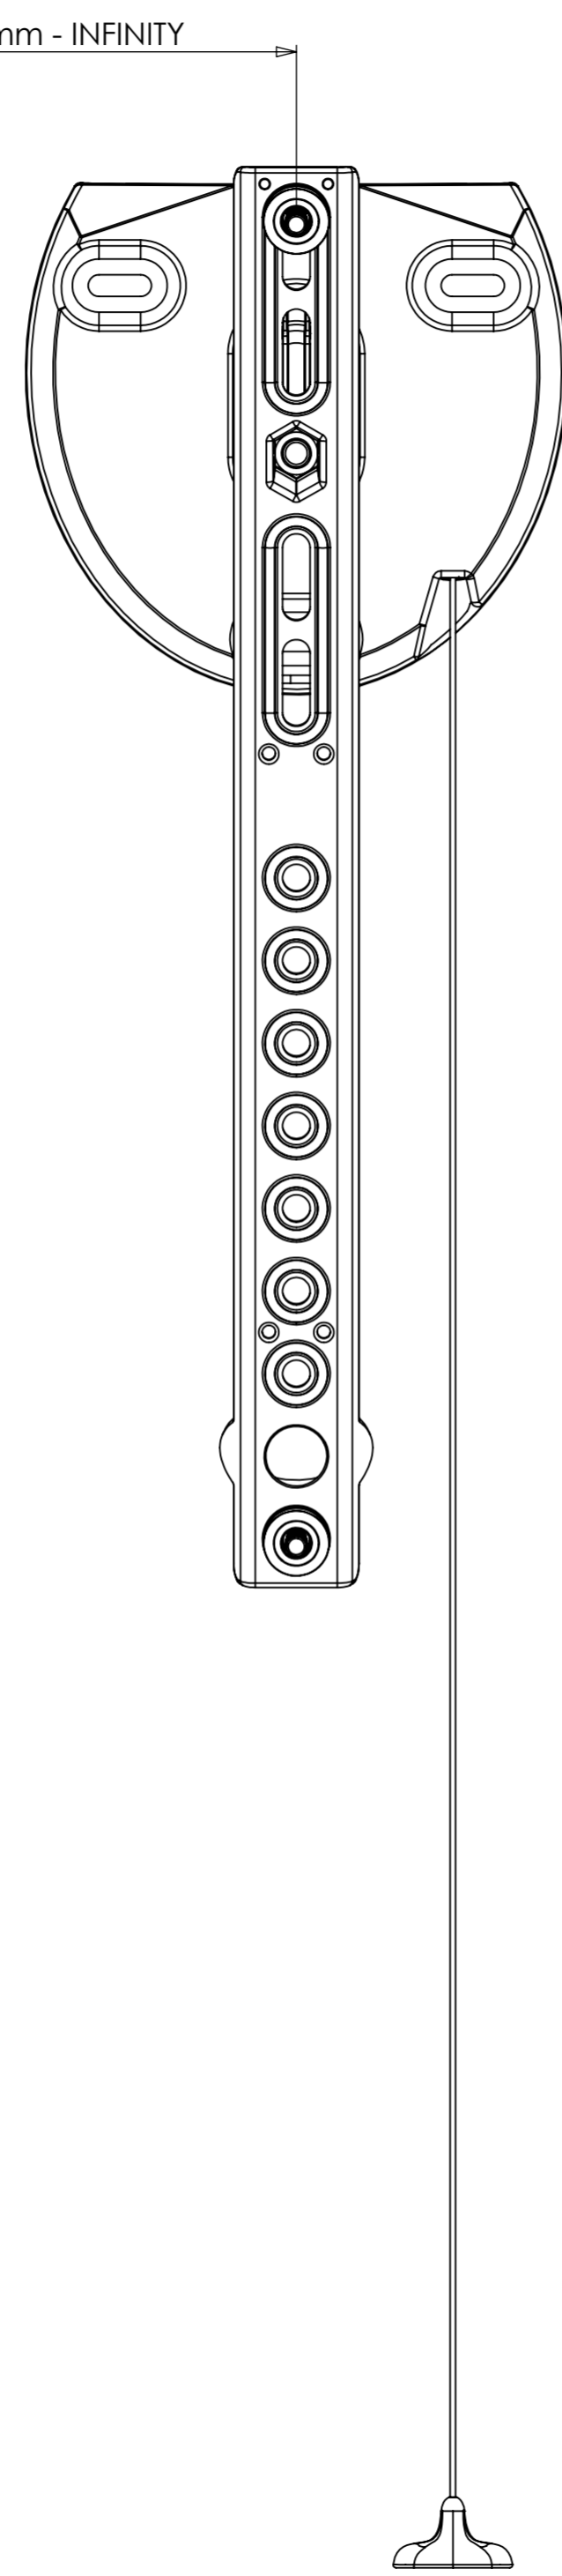

HORIZONTAL VESA FIXING CENTRES 200mm - INFINITY

OPTIONAL SPACERS
0-27mm

7.50°/3.75°
TILT

11.55mm MIN
(FLAT TO WALL)

VERTICAL VESA FIXING CENTRES 100 - INFINITY

PRODUCT WEIGHT 1324.33 grams
(AS SHOWN WITHOUT PACKAGING AND FIXINGS)