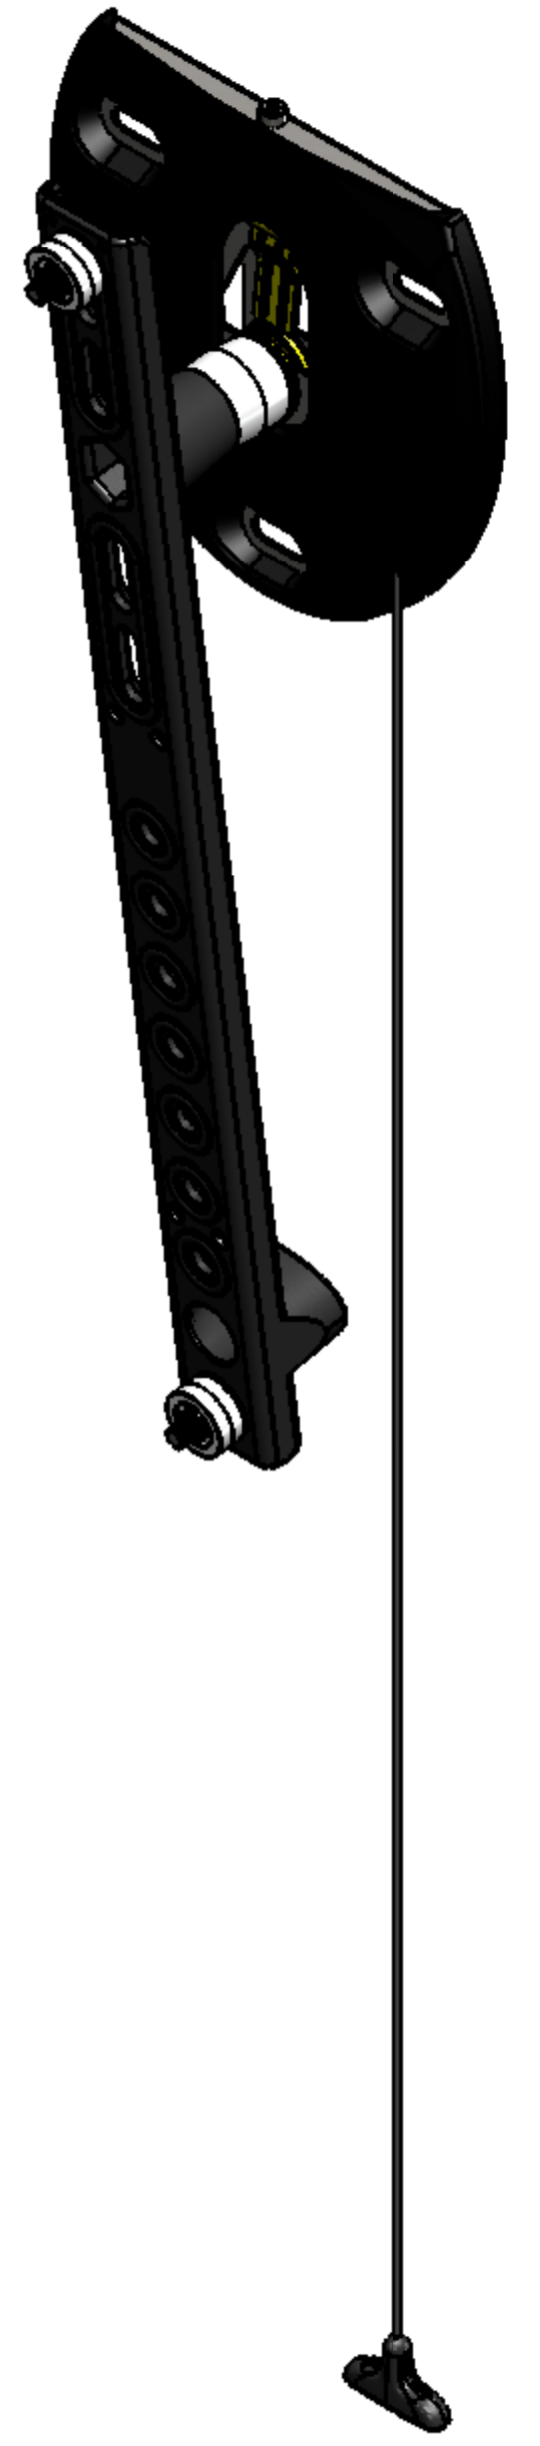

HORIZONTAL VESA FIXING CENTRES 200mm - INFINITY

OPTIONAL SPACERS
0-27mm

7.50°/3.75°
TILT

11.55mm MIN
(FLAT TO WALL)

VERTICAL VESA FIXING CENTRES 100 - INFINITY

PRODUCT WEIGHT 1324.33 grams
(AS SHOWN WITHOUT PACKAGING AND FIXINGS)