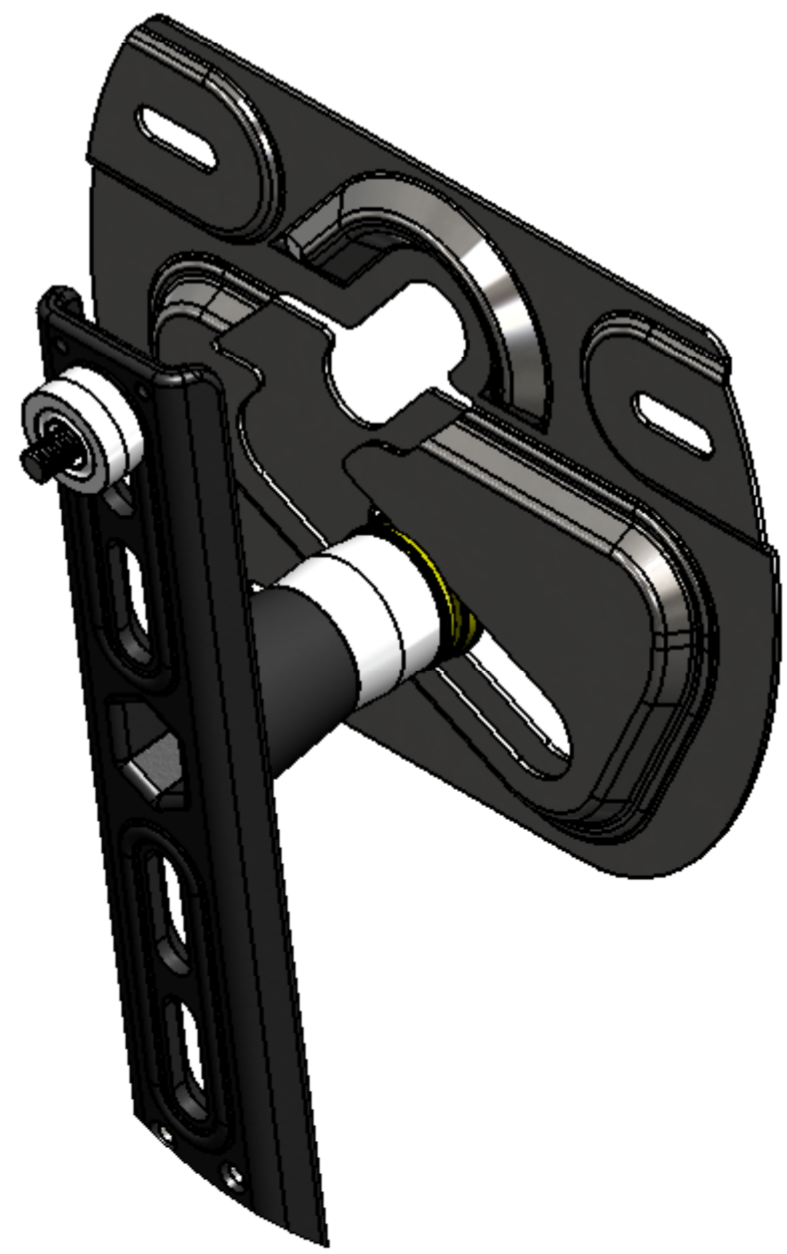

HORIZONTAL VESA FIXING CENTRES 200mm- INFINITY

TILT 7.5°

TILT 3.75°

FLAT TO WALL

PRODUCT WEIGHT 1207.67 grams  
(AS SHOWN WITHOUT PACKAGING AND FIXINGS)