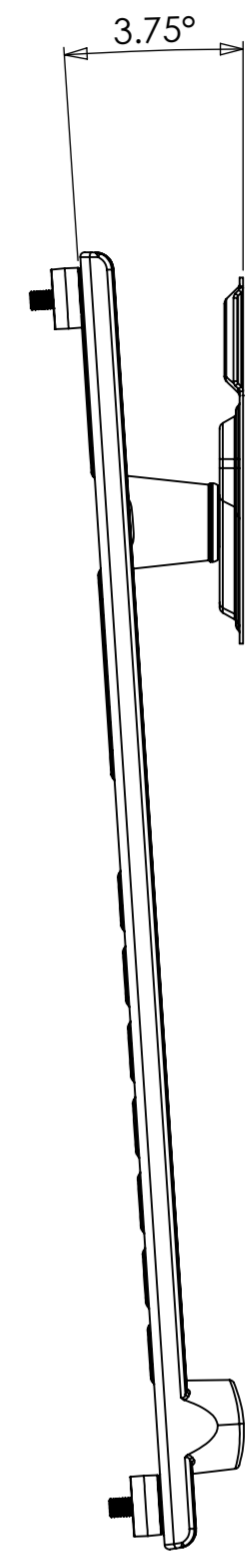

HORIZONTAL VESA FIXING CENTRES 200mm- INFINITY

TILT 7.5°

TILT 3.75°

FLAT TO WALL

PRODUCT WEIGHT 1207.67 grams  
(AS SHOWN WITHOUT PACKAGING AND FIXINGS)