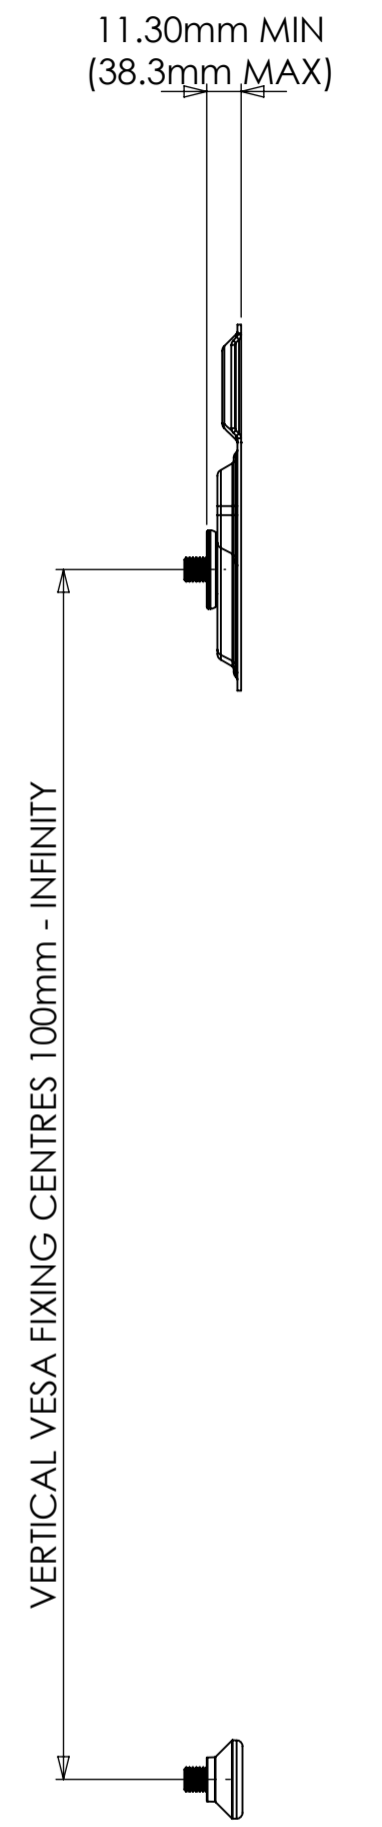

HORIZONTAL VESA FIXING CENTRES 200mm- INFINITY

TILT 7.5°

TILT 3.75°

FLAT TO WALL

PRODUCT WEIGHT 1207.67 grams  
(AS SHOWN WITHOUT PACKAGING AND FIXINGS)