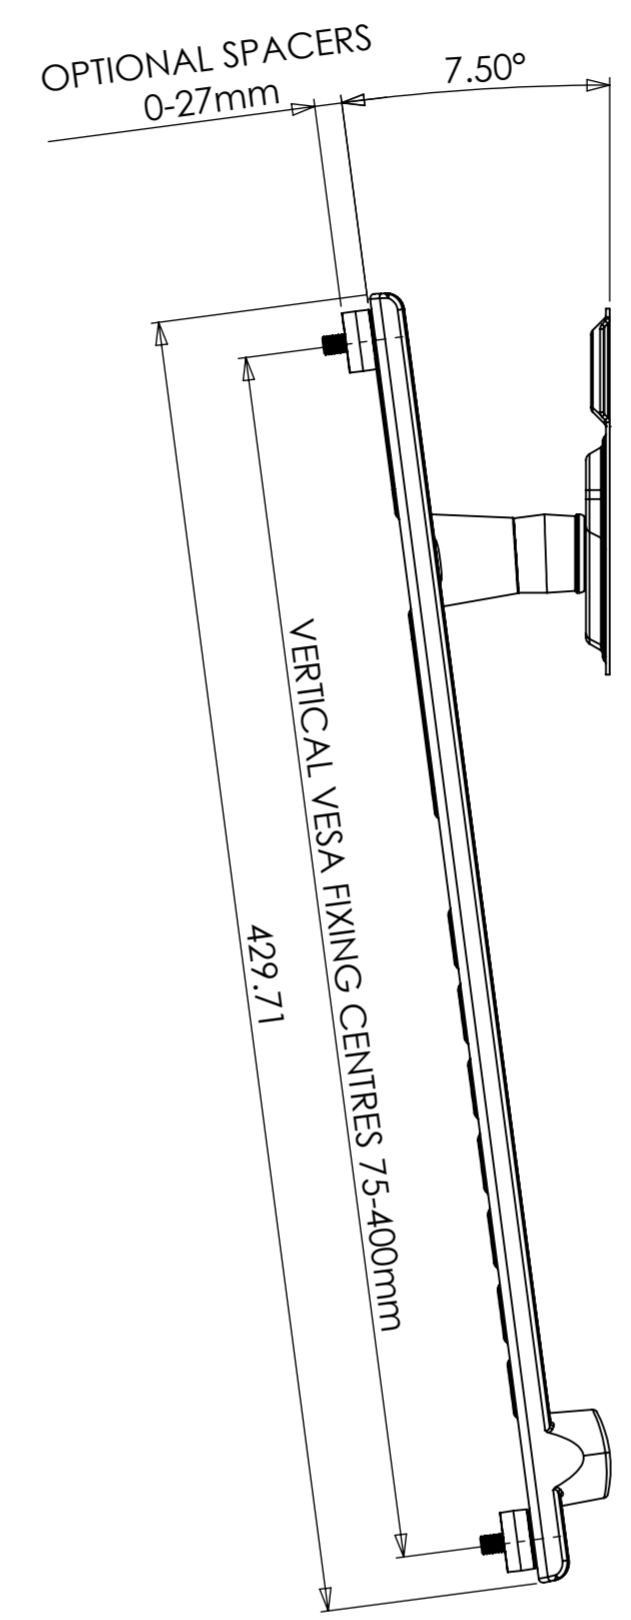

HORIZONTAL VESA FIXING CENTRES 200mm- INFINITY

TILT 7.5°

TILT 3.75°

FLAT TO WALL

PRODUCT WEIGHT 1207.67 grams  
(AS SHOWN WITHOUT PACKAGING AND FIXINGS)