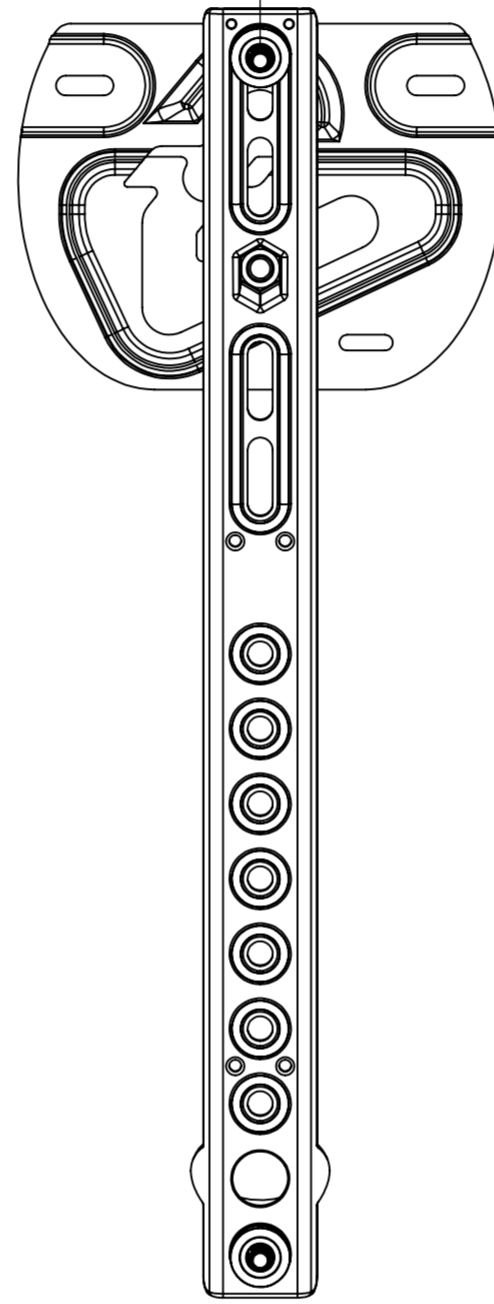

HORIZONTAL VESA FIXING CENTRES 200mm- INFINITY

TILT 7.5°

TILT 3.75°

FLAT TO WALL

PRODUCT WEIGHT 1207.67 grams  
(AS SHOWN WITHOUT PACKAGING AND FIXINGS)