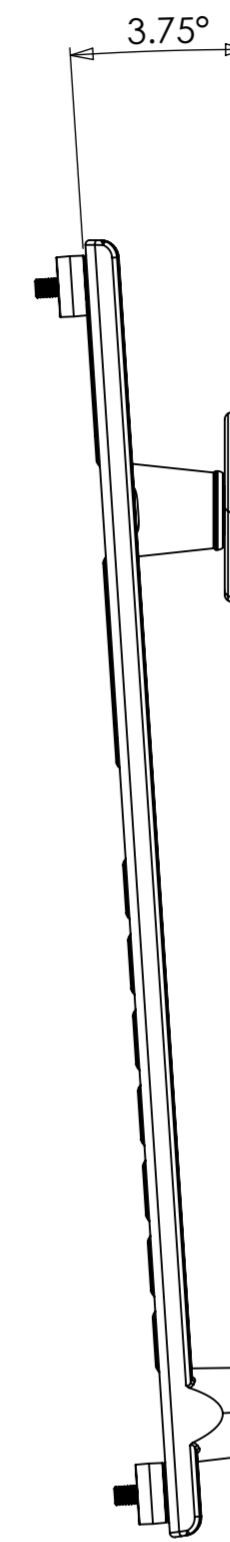

TILT 7.5°

TILT 3.75°

FLAT TO WALL

PRODUCT WEIGHT 1107.36 grams
(AS SHOWN WITHOUT PACKAGING AND FIXINGS)