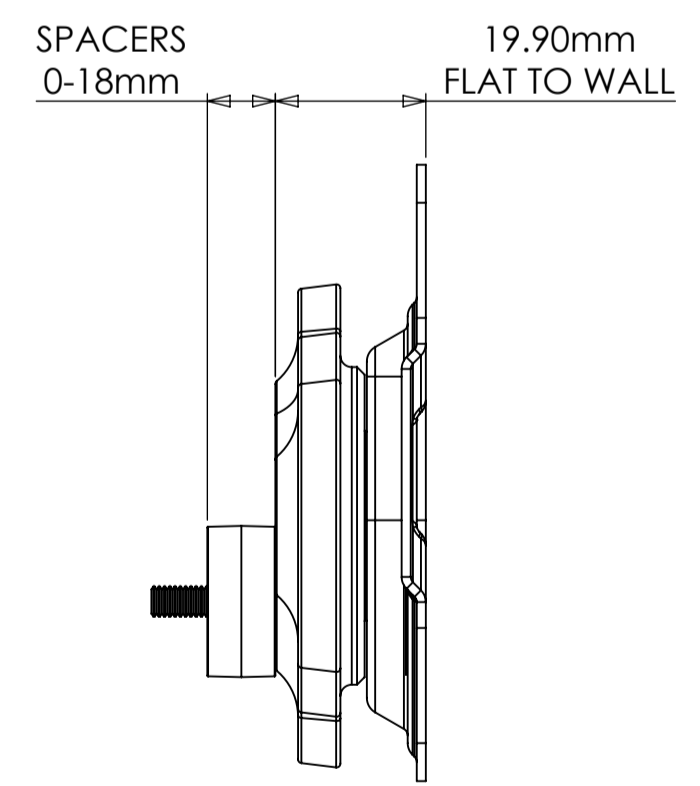

FLAT TO WALL

75mm - INFINITY
VERTICAL FLAT TO WALL FIXING CENTRES

PRODUCT WEIGHT 947.05 grams
(AS SHOWN WITHOUT PACKAGING AND FIXINGS)

The copyright of this drawing is the property of AVF Group Ltd