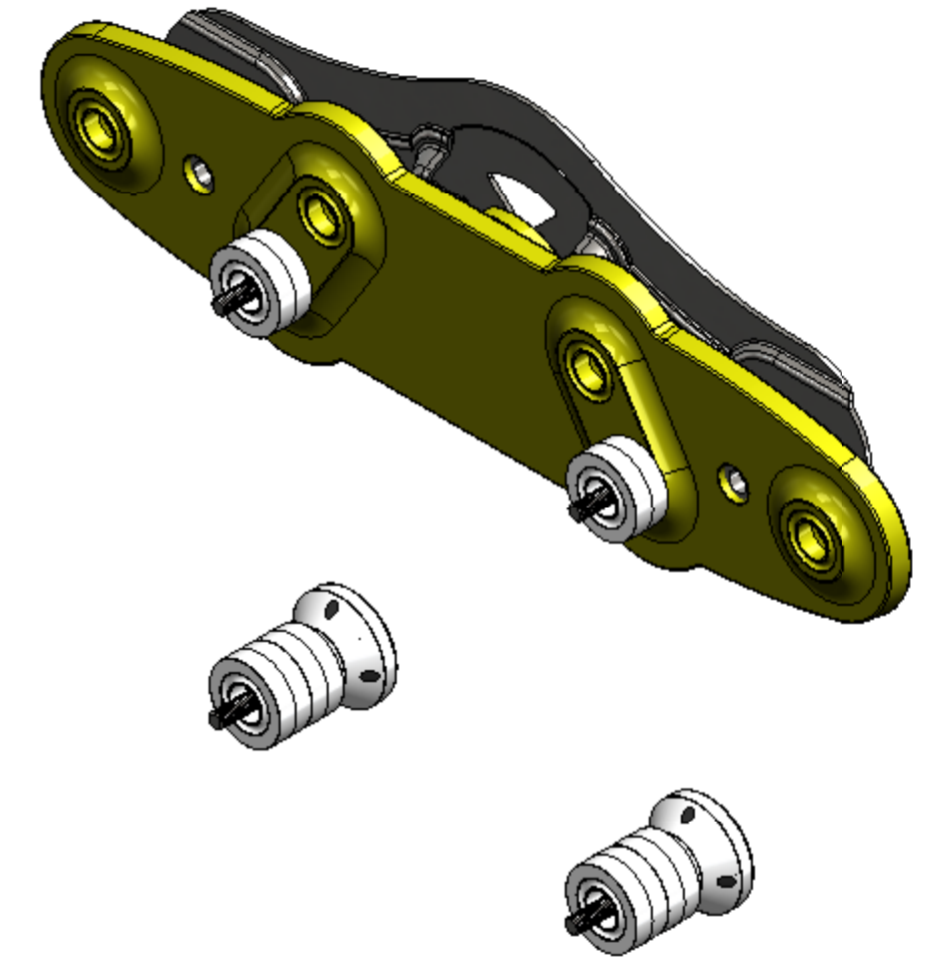

WALL BRACKET

PRODUCT WEIGHT 466.13 grams
(AS SHOWN WITHOUT PACKAGING AND FIXINGS)