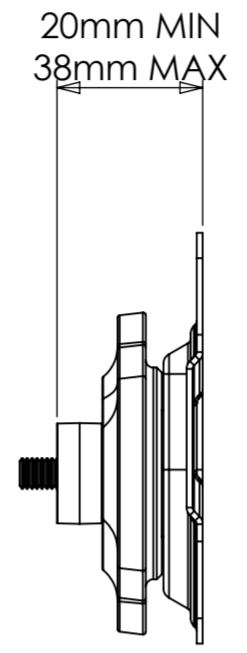

WALL BRACKET

PRODUCT WEIGHT 466.13 grams
(AS SHOWN WITHOUT PACKAGING AND FIXINGS)