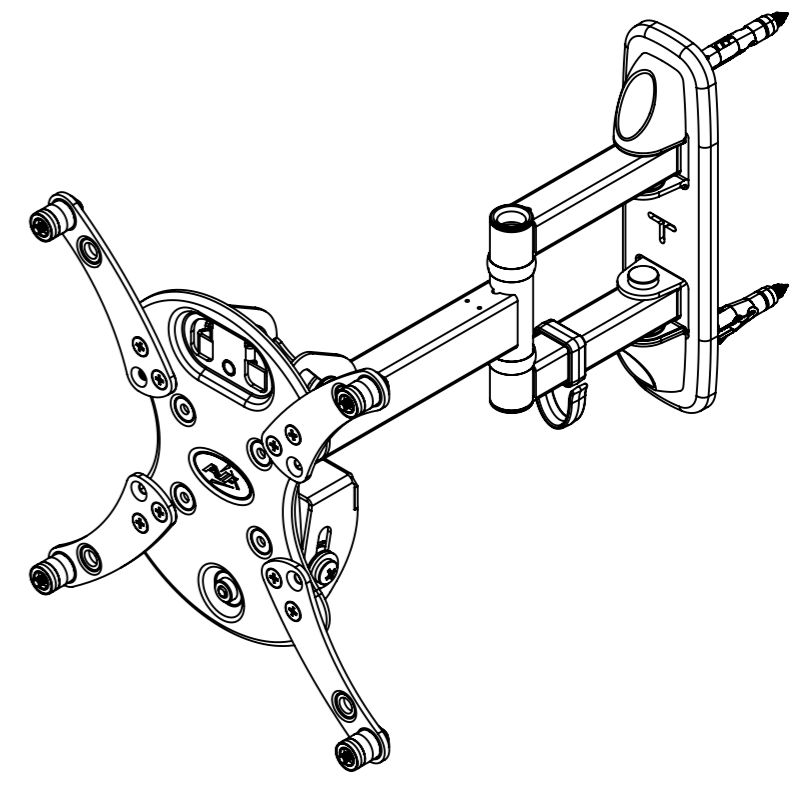

1 2 3 4 5 6 7 8

A  
B  
C  
D  
E  
F

### ALTERNATE CONFIGURATIONS

PRODUCT WEIGHT 1853.63 grams  
(AS SHOWN WITHOUT PACKAGING)