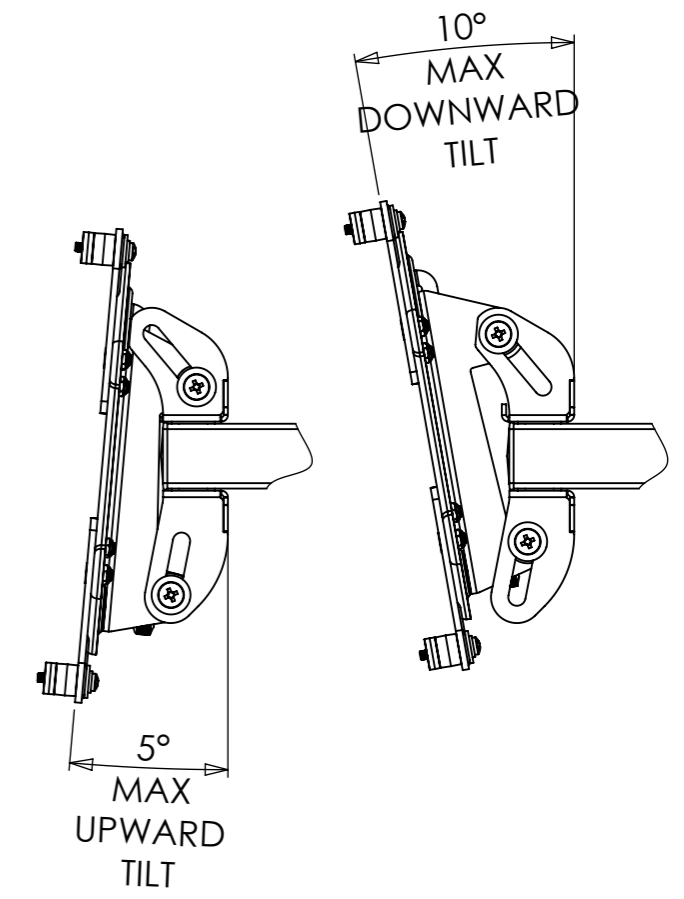

### ALTERNATE CONFIGURATIONS

PRODUCT WEIGHT 1853.63 grams  
(AS SHOWN WITHOUT PACKAGING)