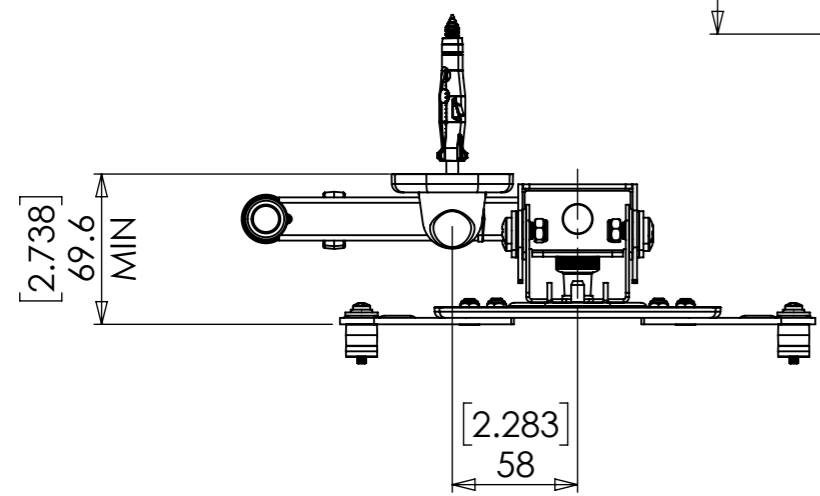

### ALTERNATE CONFIGURATIONS

PRODUCT WEIGHT 1853.63 grams  
(AS SHOWN WITHOUT PACKAGING)