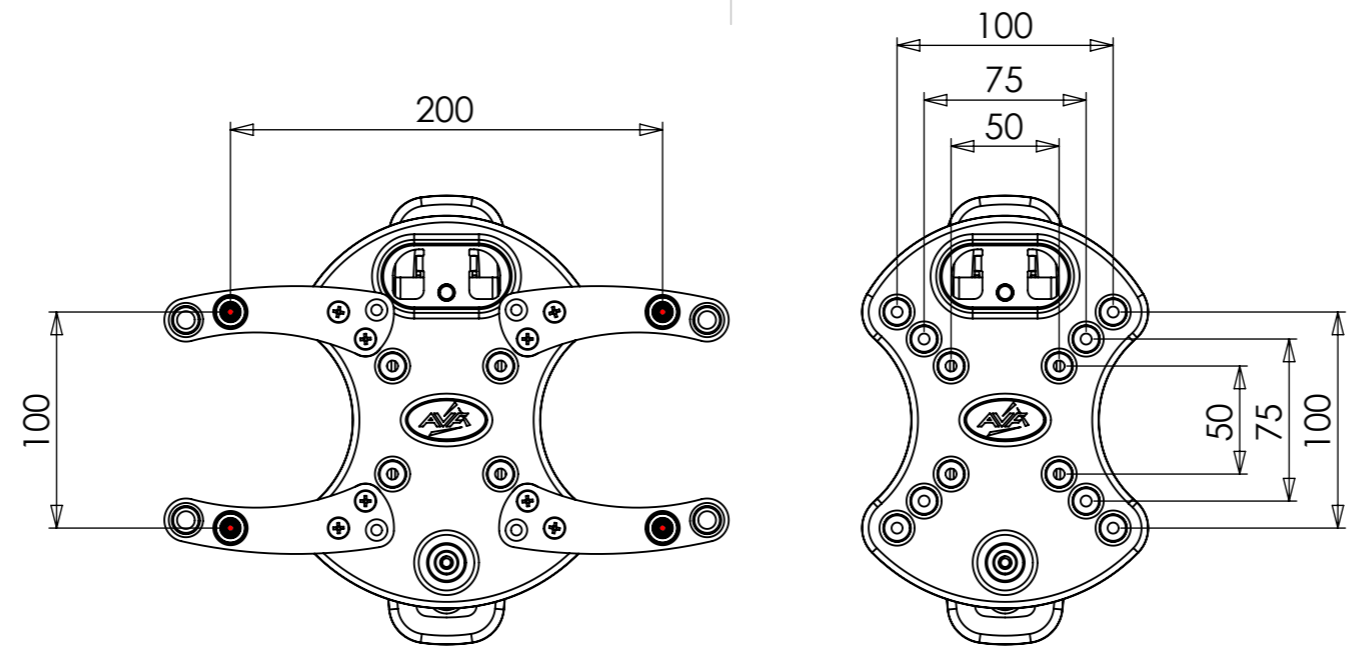

1 2 3 4 5 6 7 8

A  
B  
C  
D  
E  
F

### ALTERNATE CONFIGURATIONS

PRODUCT WEIGHT 1853.63 grams  
(AS SHOWN WITHOUT PACKAGING)