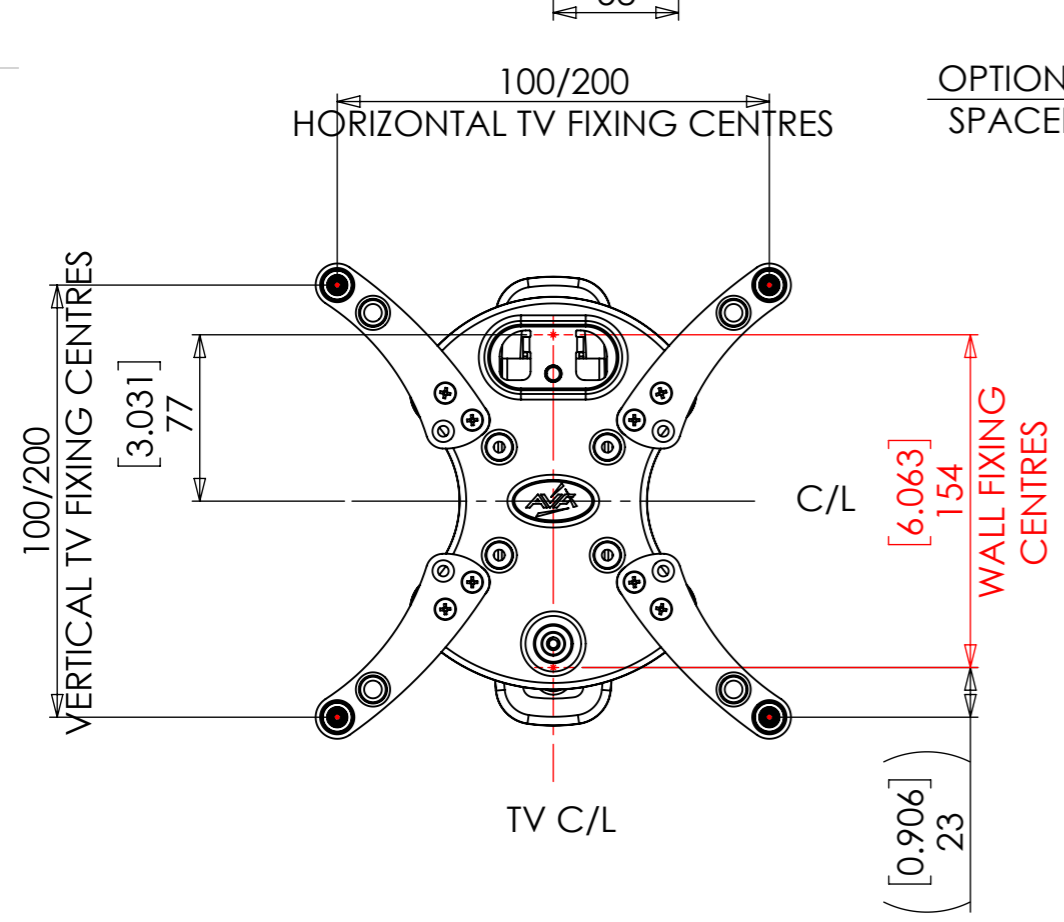

1 2 3 4 5 6 7 8

A  
B  
C  
D  
E  
F

### ALTERNATE CONFIGURATIONS

PRODUCT WEIGHT 1853.63 grams  
(AS SHOWN WITHOUT PACKAGING)