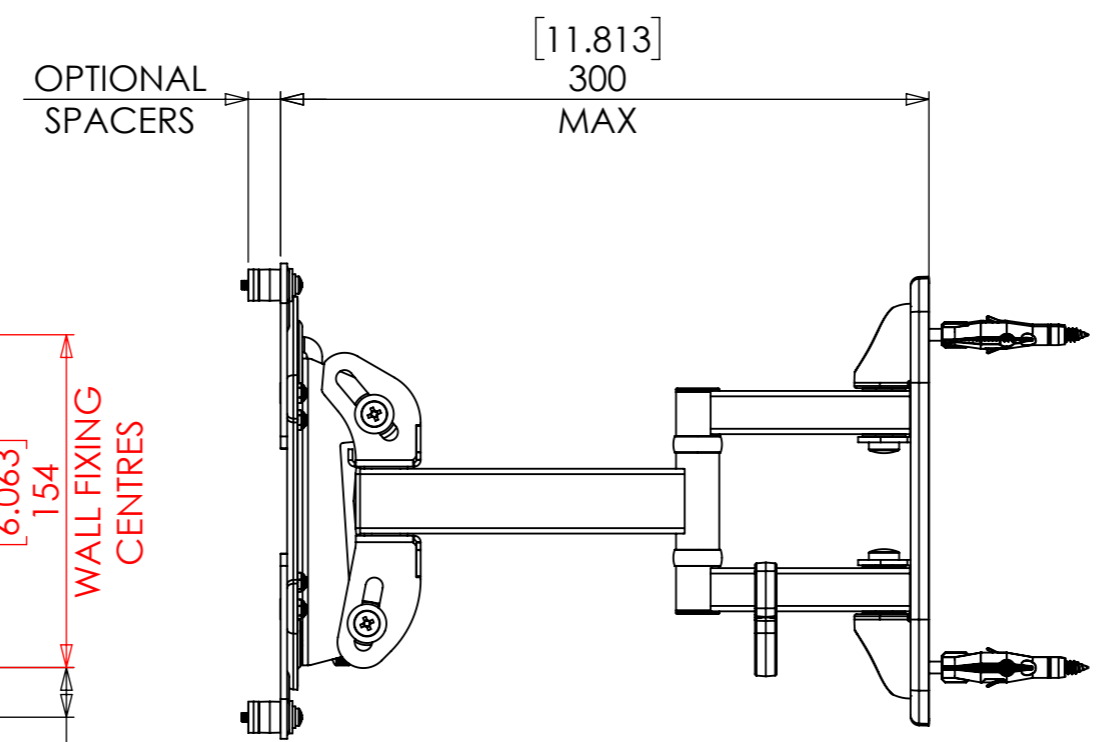

### ALTERNATE CONFIGURATIONS

PRODUCT WEIGHT 1853.63 grams  
(AS SHOWN WITHOUT PACKAGING)