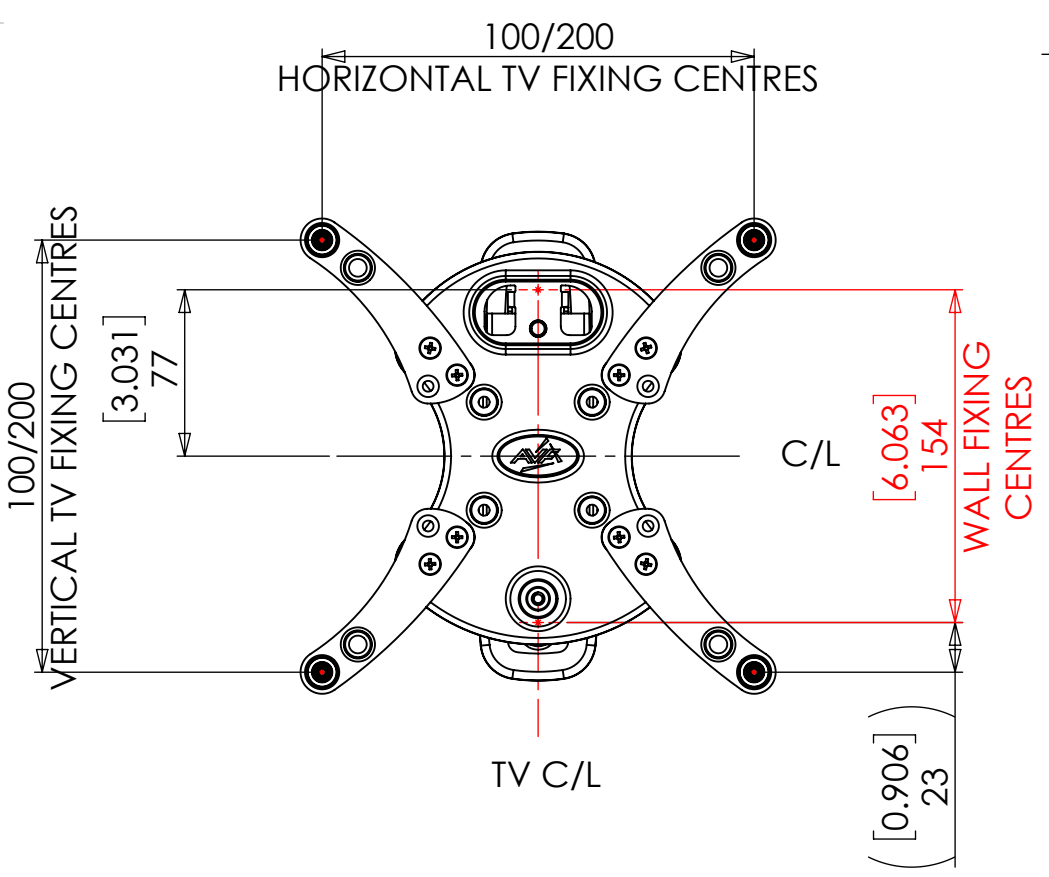

1 2 3 4 5 6 7 8

A
B
C
D
E
F

ALTERNATE CONFIGURATIONS

PRODUCT WEIGHT 1771.79 grams (AS SHOWN WITHOUT PACKAGING)