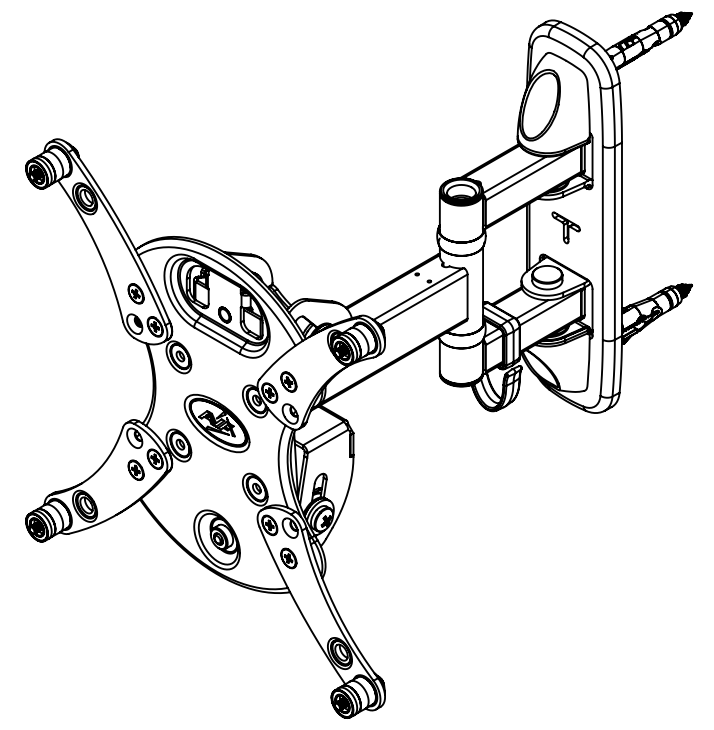

1 2 3 4 5 6 7 8

A
B
C
D
E
F

ALTERNATE CONFIGURATIONS

PRODUCT WEIGHT 1771.79 grams (AS SHOWN WITHOUT PACKAGING)