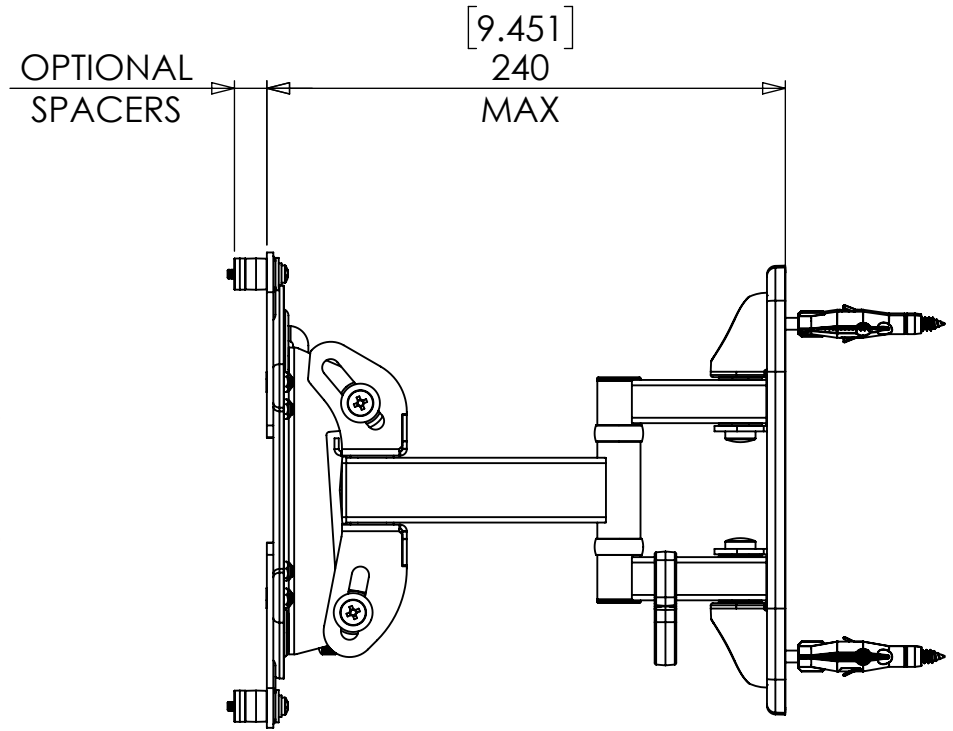

1 2 3 4 5 6 7 8

A
B
C
D
E
F

ALTERNATE CONFIGURATIONS

PRODUCT WEIGHT 1771.79 grams (AS SHOWN WITHOUT PACKAGING)