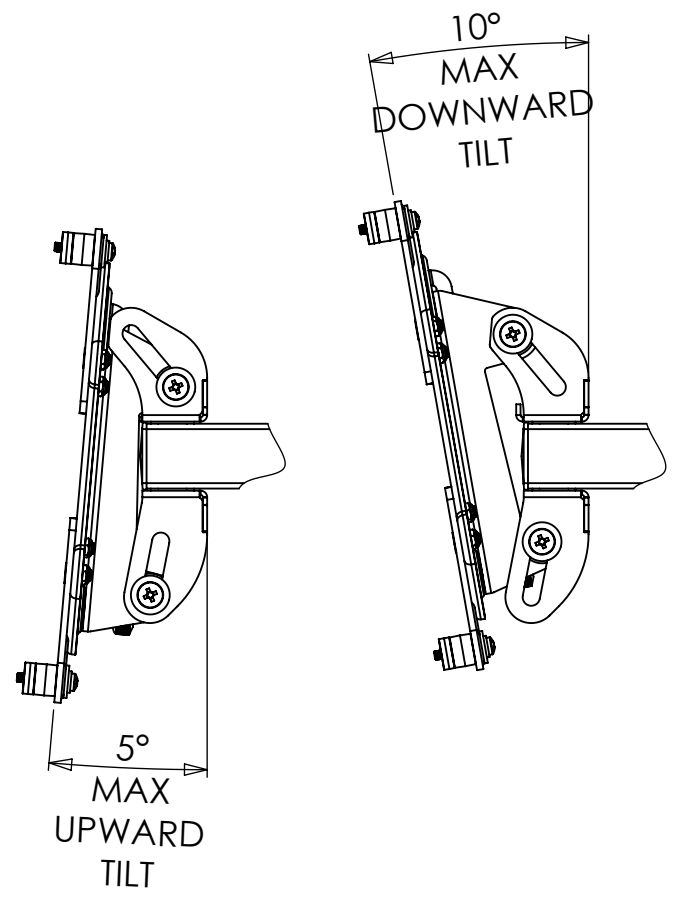

1 2 3 4 5 6 7 8

A
B
C
D
E
F

ALTERNATE CONFIGURATIONS

PRODUCT WEIGHT 1771.79 grams (AS SHOWN WITHOUT PACKAGING)