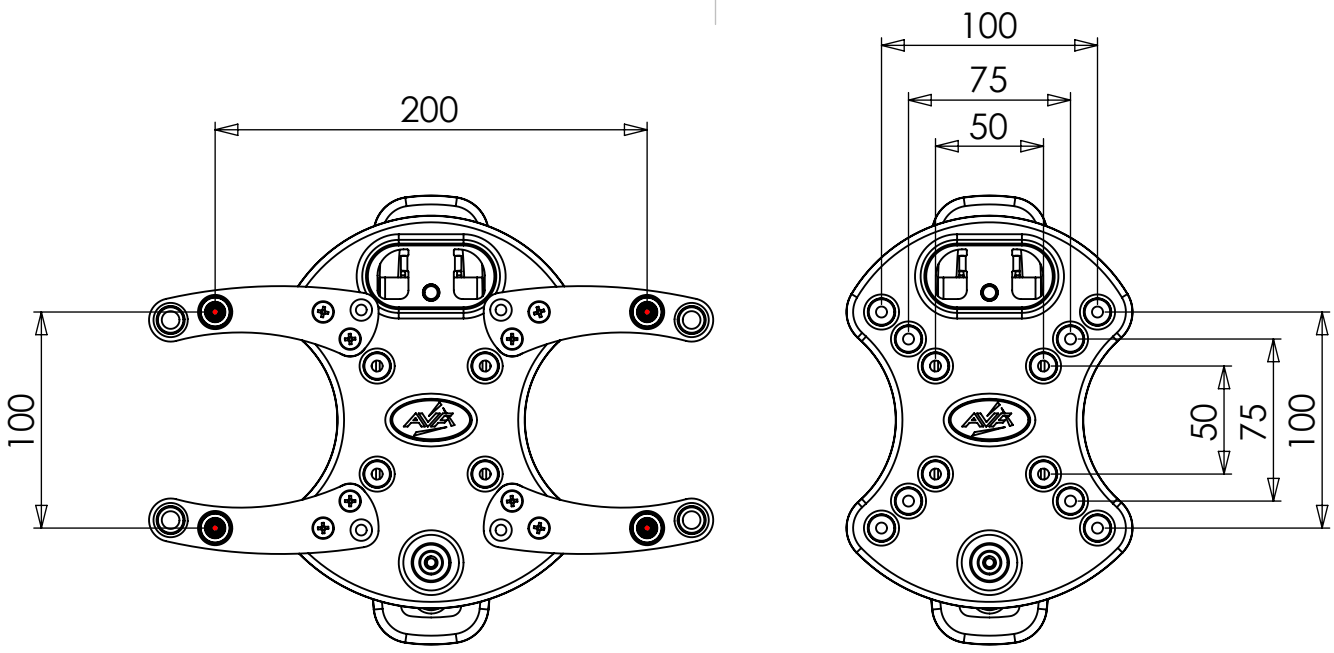

1 2 3 4 5 6 7 8

A
B
C
D
E
F

ALTERNATE CONFIGURATIONS

PRODUCT WEIGHT 1771.79 grams (AS SHOWN WITHOUT PACKAGING)