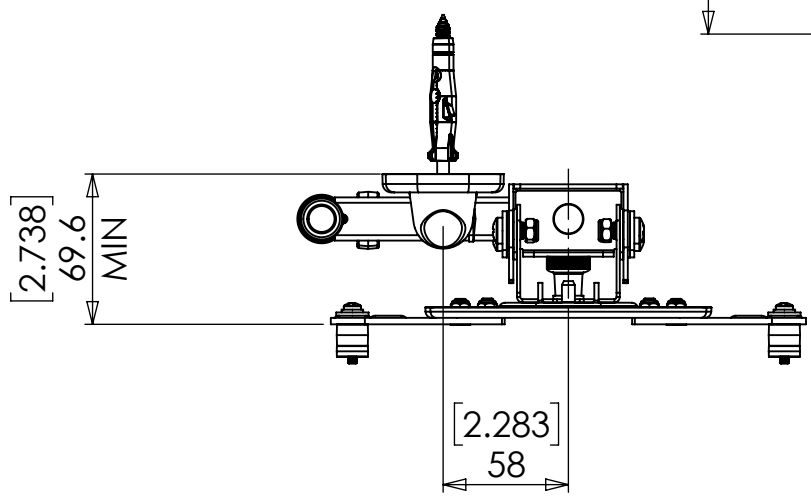

1 2 3 4 5 6 7 8

A
B
C
D
E
F

ALTERNATE CONFIGURATIONS

PRODUCT WEIGHT 1771.79 grams (AS SHOWN WITHOUT PACKAGING)