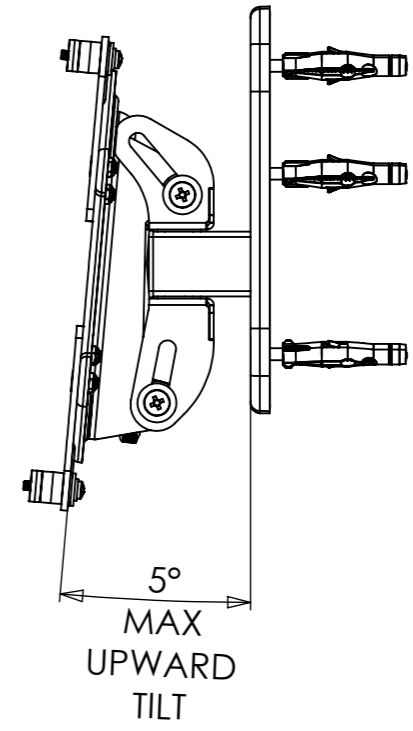

### ALTERNATE CONFIGURATIONS

PRODUCT WEIGHT 1391.86 grams  
(AS SHOWN WITHOUT PACKAGING)