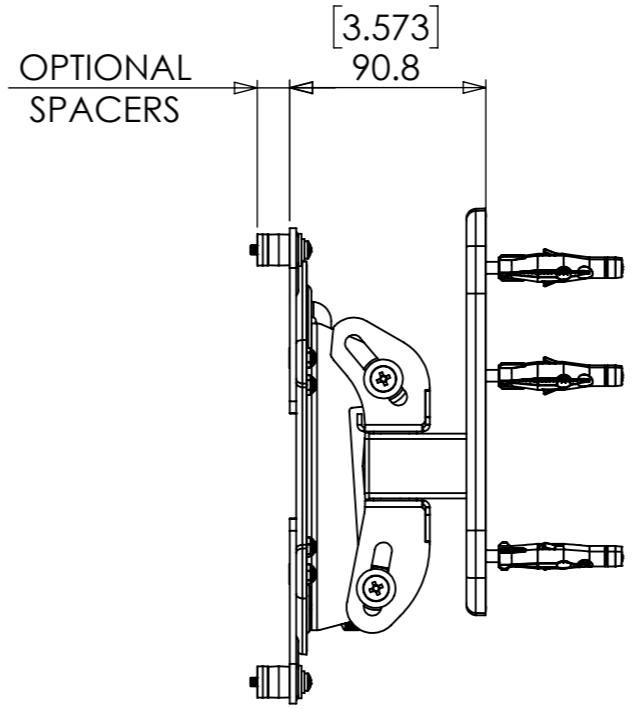

### ALTERNATE CONFIGURATIONS

PRODUCT WEIGHT 1391.86 grams  
(AS SHOWN WITHOUT PACKAGING)