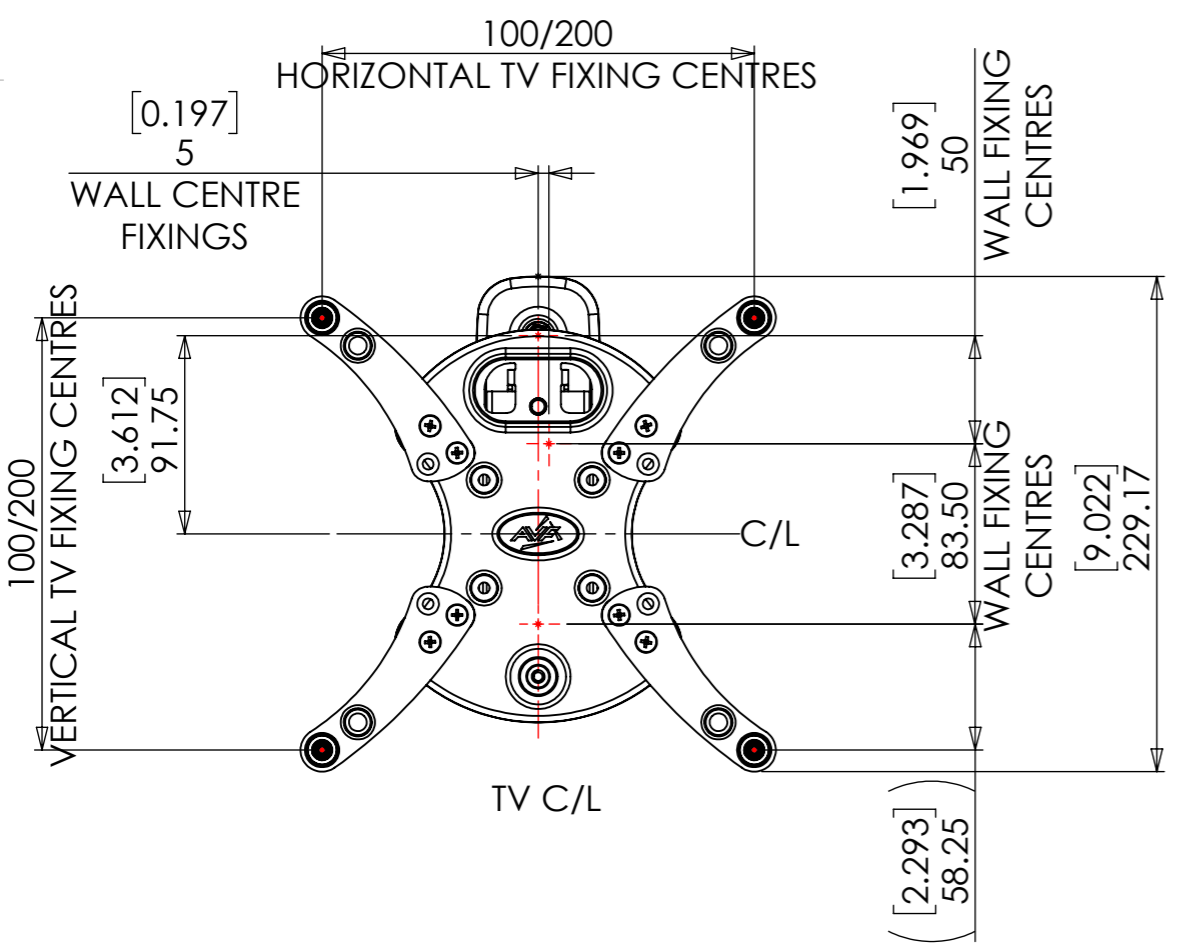

### ALTERNATE CONFIGURATIONS

PRODUCT WEIGHT 1391.86 grams  
(AS SHOWN WITHOUT PACKAGING)