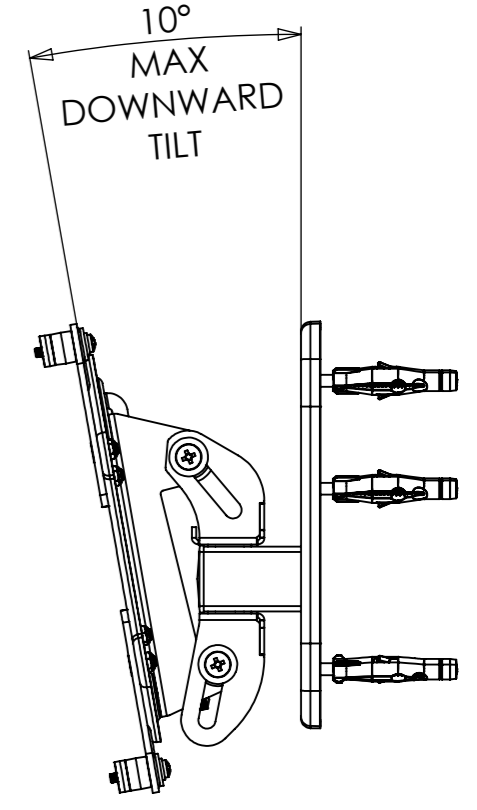

### ALTERNATE CONFIGURATIONS

PRODUCT WEIGHT 1391.86 grams  
(AS SHOWN WITHOUT PACKAGING)