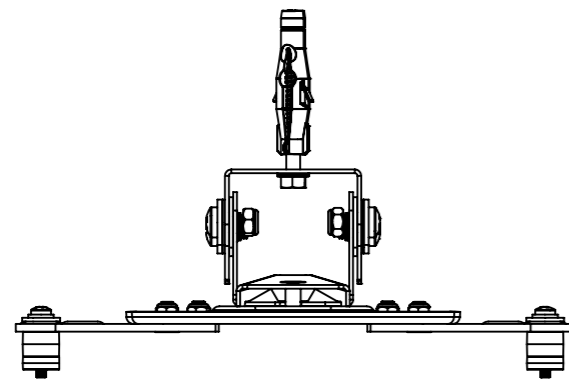

A

B

C

D

E

F

ALTERNATE CONFIGURATIONS

PRODUCT WEIGHT 1019.73 grams  
(AS SHOWN WITHOUT PACKAGING)