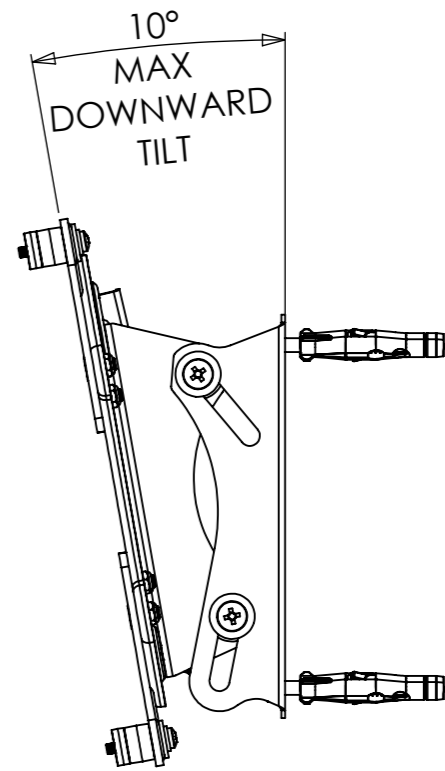

A

B

C

D

E

F

ALTERNATE CONFIGURATIONS

PRODUCT WEIGHT 1019.73 grams  
(AS SHOWN WITHOUT PACKAGING)