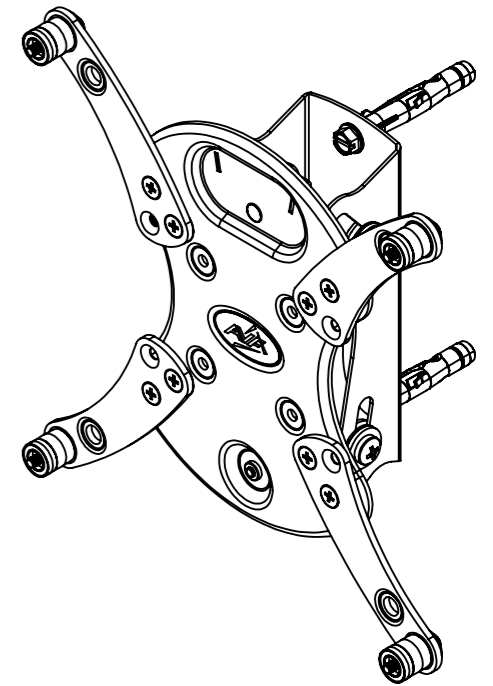

A

B

C

D

E

F

ALTERNATE CONFIGURATIONS

PRODUCT WEIGHT 1019.73 grams  
(AS SHOWN WITHOUT PACKAGING)