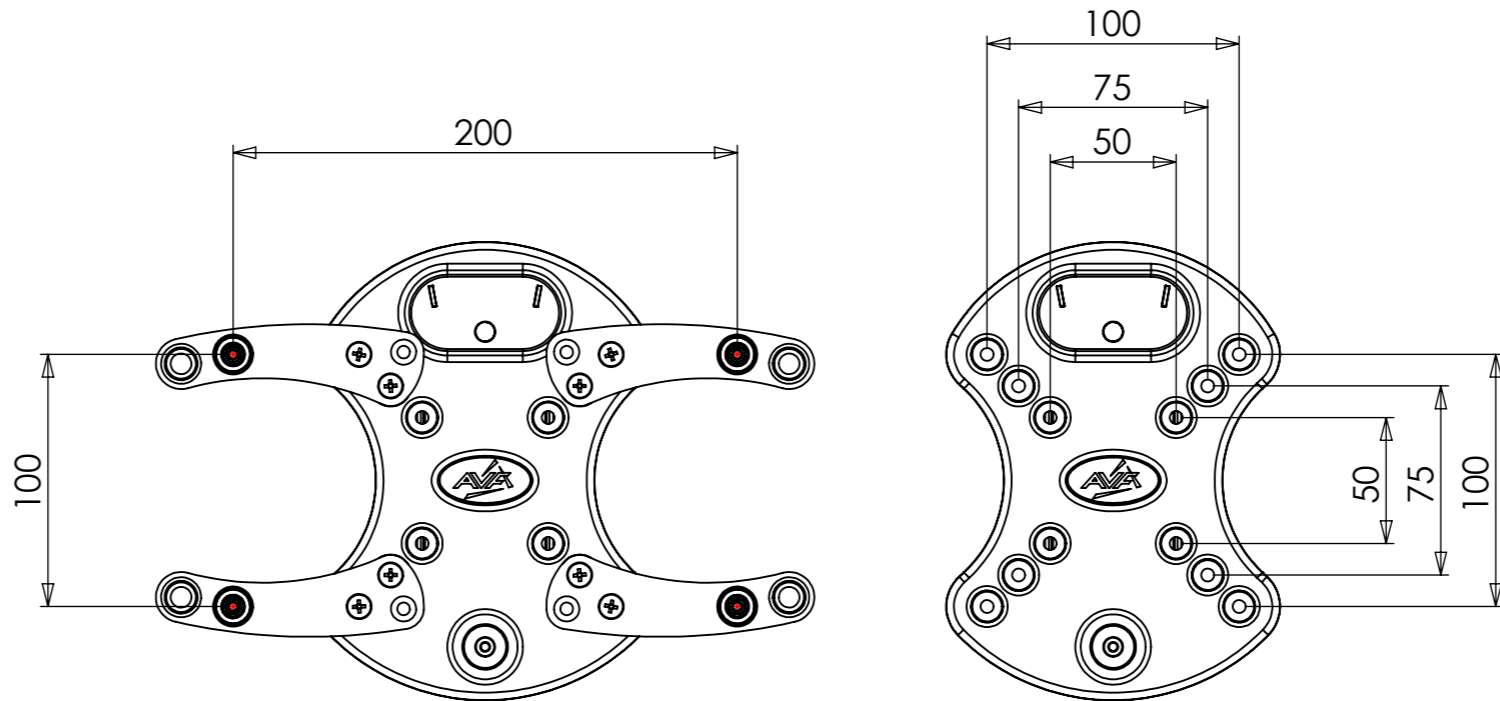

A

B

C

D

E

F

ALTERNATE CONFIGURATIONS

PRODUCT WEIGHT 1019.73 grams  
(AS SHOWN WITHOUT PACKAGING)