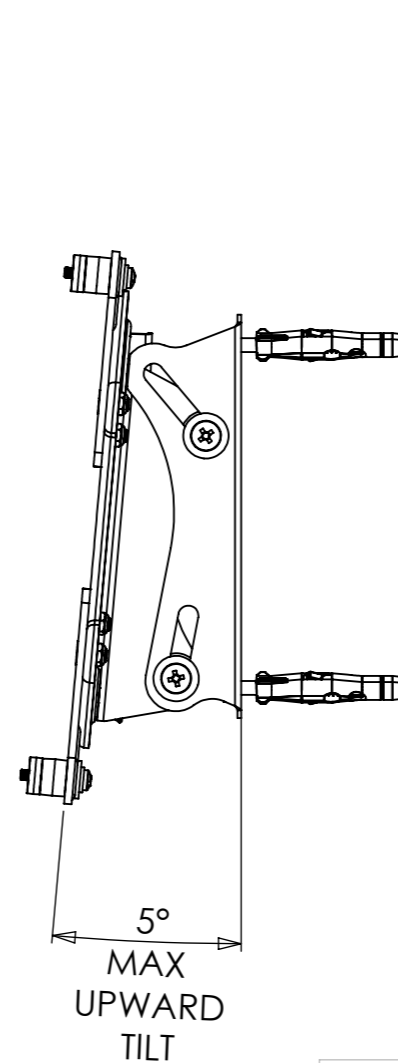

A

B

C

D

E

F

ALTERNATE CONFIGURATIONS

PRODUCT WEIGHT 1019.73 grams  
(AS SHOWN WITHOUT PACKAGING)