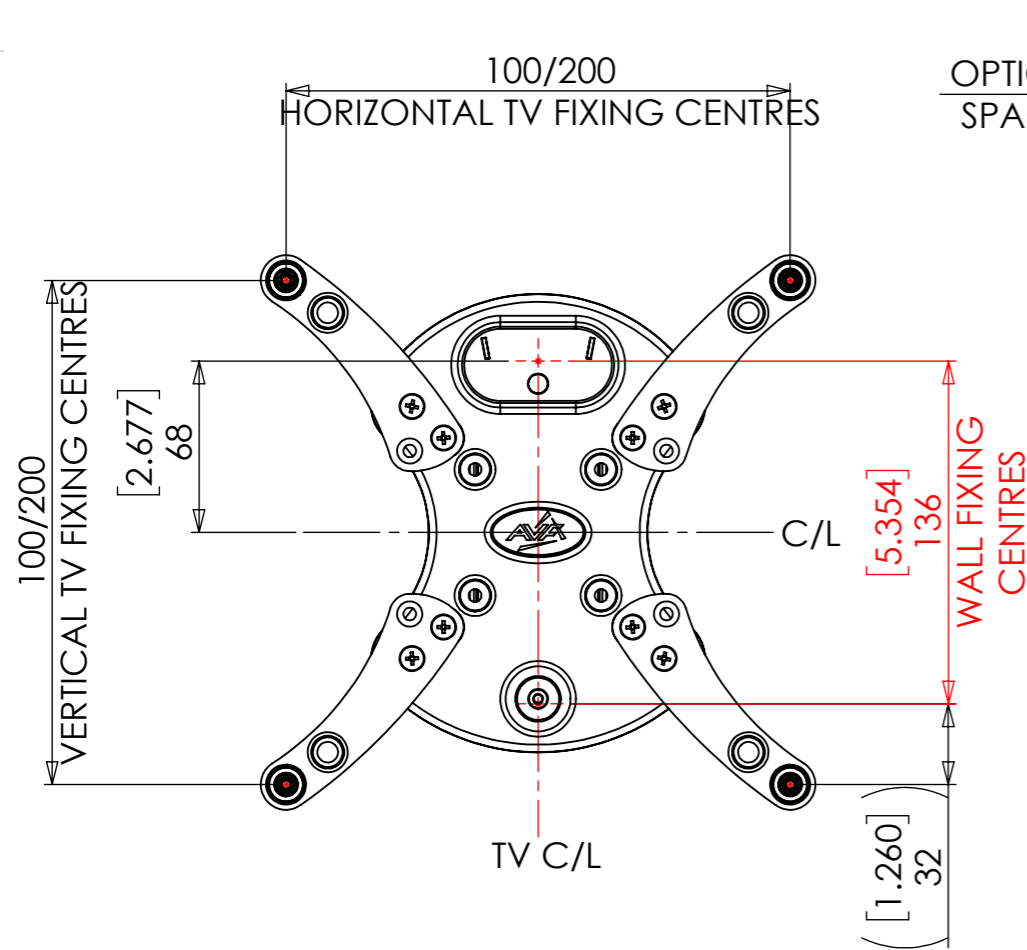

A

B

C

D

E

F

ALTERNATE CONFIGURATIONS

PRODUCT WEIGHT 1019.73 grams  
(AS SHOWN WITHOUT PACKAGING)