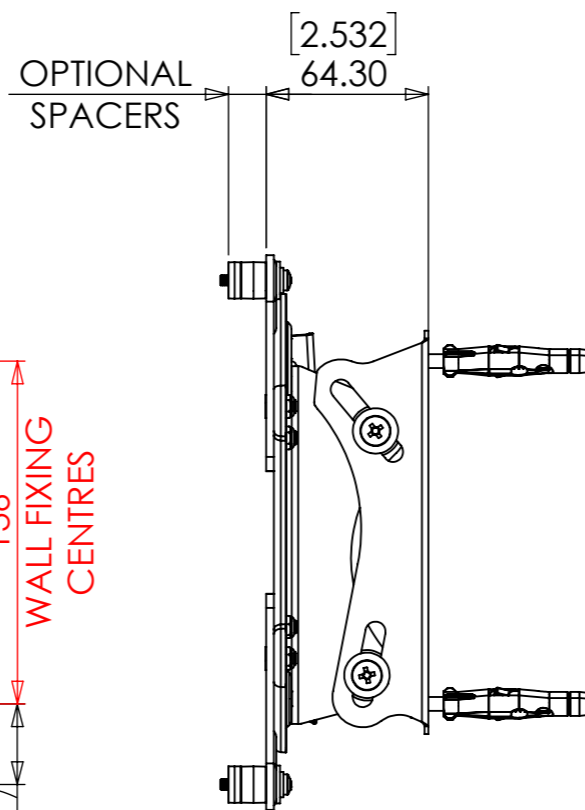

A

B

C

D

E

F

ALTERNATE CONFIGURATIONS

PRODUCT WEIGHT 1019.73 grams  
(AS SHOWN WITHOUT PACKAGING)