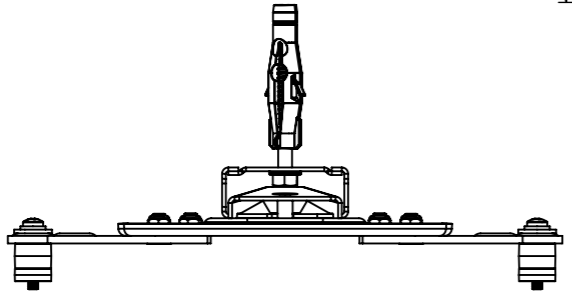

A

B

C

D

E

F

ALTERNATE CONFIGURATIONS

PRODUCT WEIGHT 829.63 grams
(AS SHOWN WITHOUT PACKAGING)