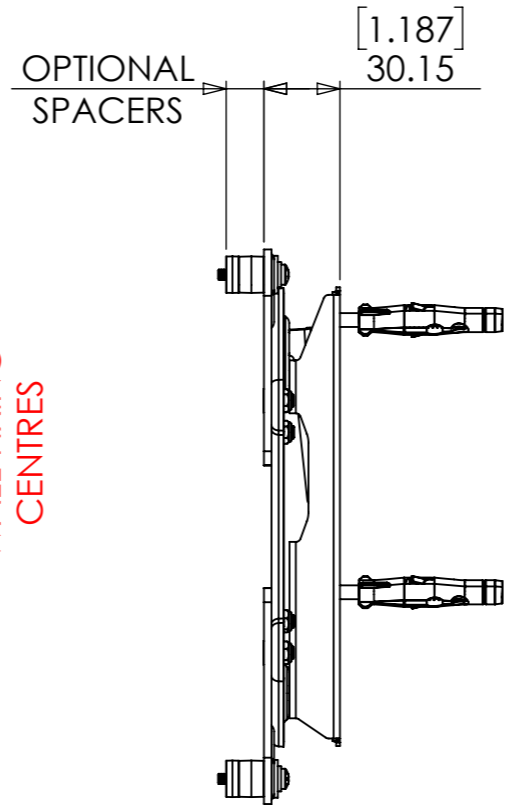

A

B

C

D

E

F

ALTERNATE CONFIGURATIONS

PRODUCT WEIGHT 829.63 grams
(AS SHOWN WITHOUT PACKAGING)