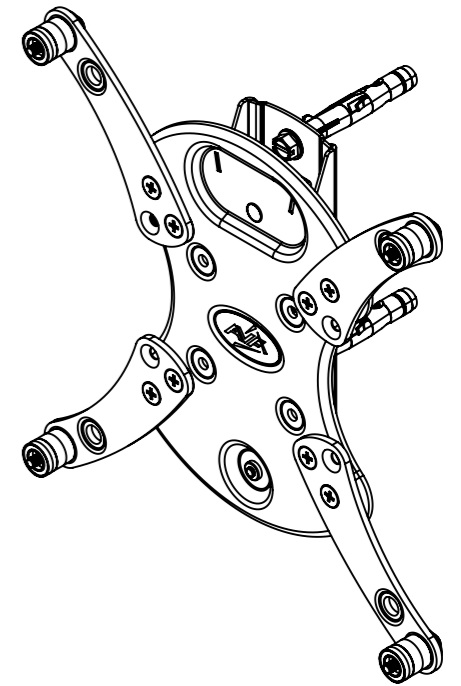

A

B

C

D

E

F

ALTERNATE CONFIGURATIONS

PRODUCT WEIGHT 829.63 grams
(AS SHOWN WITHOUT PACKAGING)