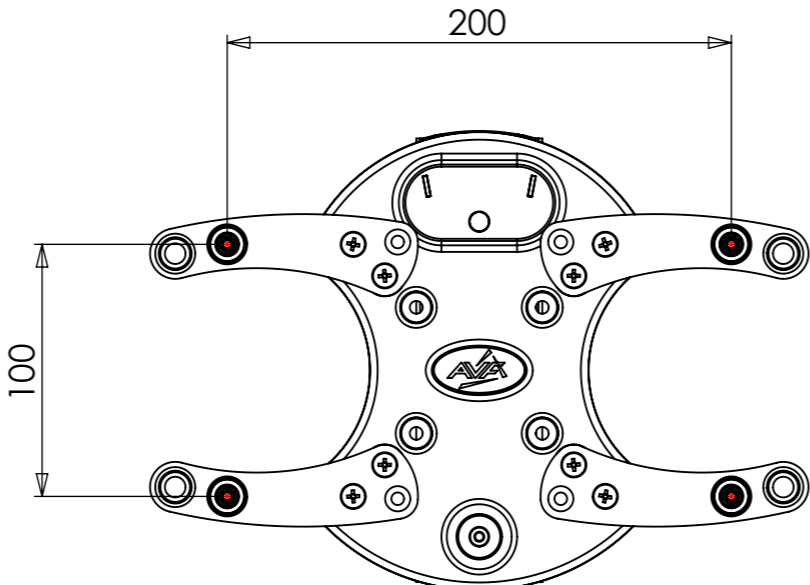

A

B

C

D

E

F

ALTERNATE CONFIGURATIONS

PRODUCT WEIGHT 829.63 grams
(AS SHOWN WITHOUT PACKAGING)