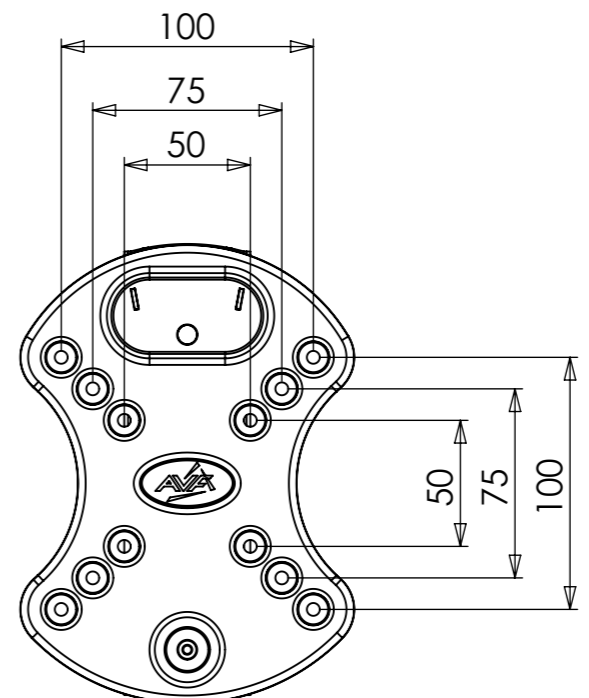

A

B

C

D

E

F

ALTERNATE CONFIGURATIONS

PRODUCT WEIGHT 829.63 grams
(AS SHOWN WITHOUT PACKAGING)