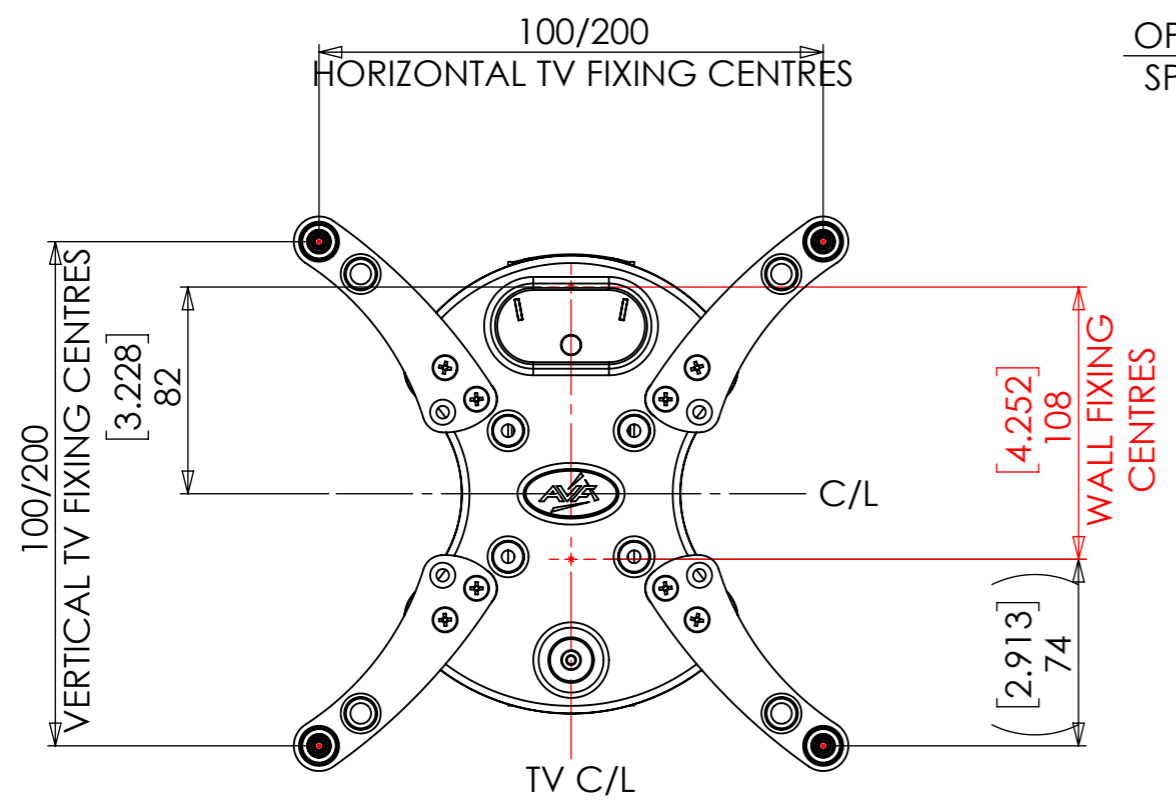

A

B

C

D

E

F

ALTERNATE CONFIGURATIONS

PRODUCT WEIGHT 829.63 grams
(AS SHOWN WITHOUT PACKAGING)