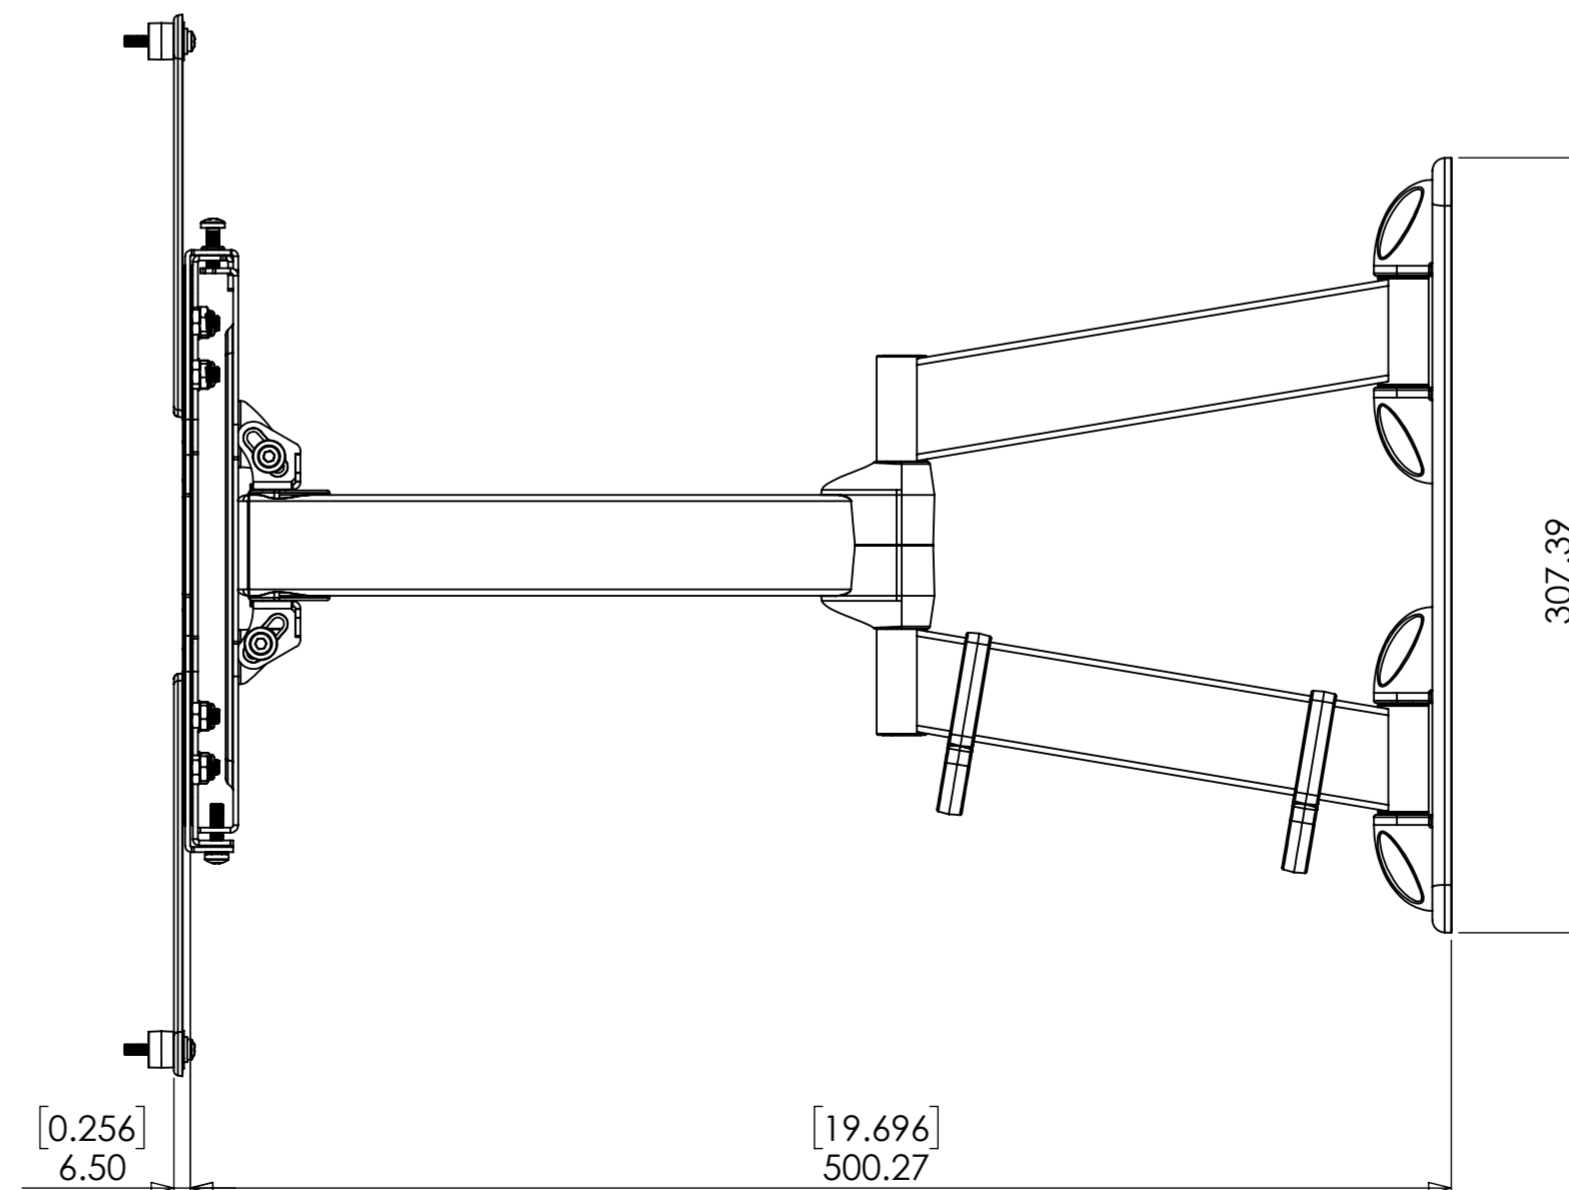

75/100/200 VESA

MAX 400x400 VESA

MAX 600x400 VESA

WEIGHT 6124.12 g
(AS SHOWN WITHOUT PACKAGING OR FIXINGS)