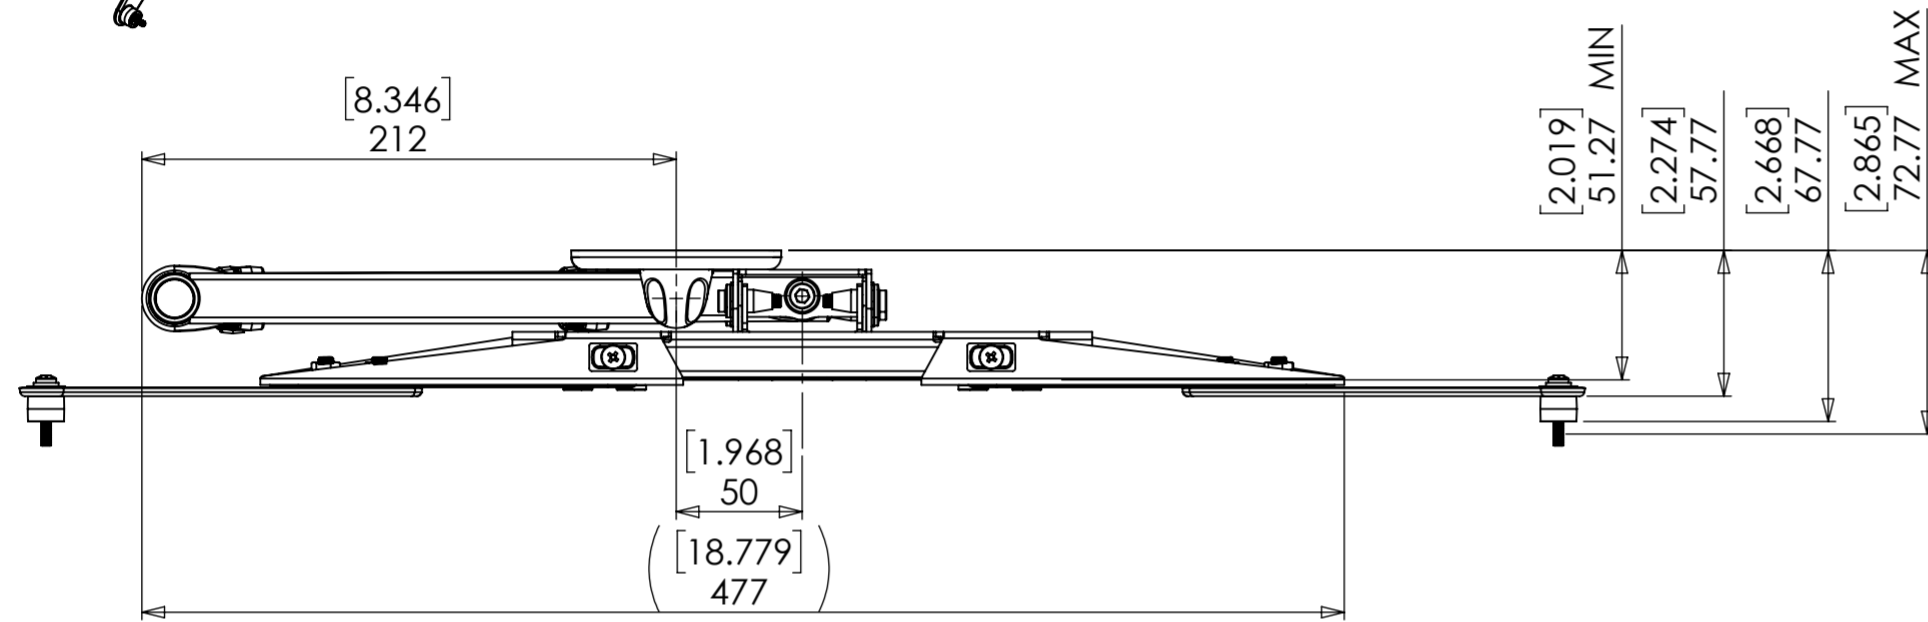

75/100/200 VESA

MAX 400x400 VESA

MAX 600x400 VESA

WEIGHT 6124.12 g
(AS SHOWN WITHOUT PACKAGING OR FIXINGS)