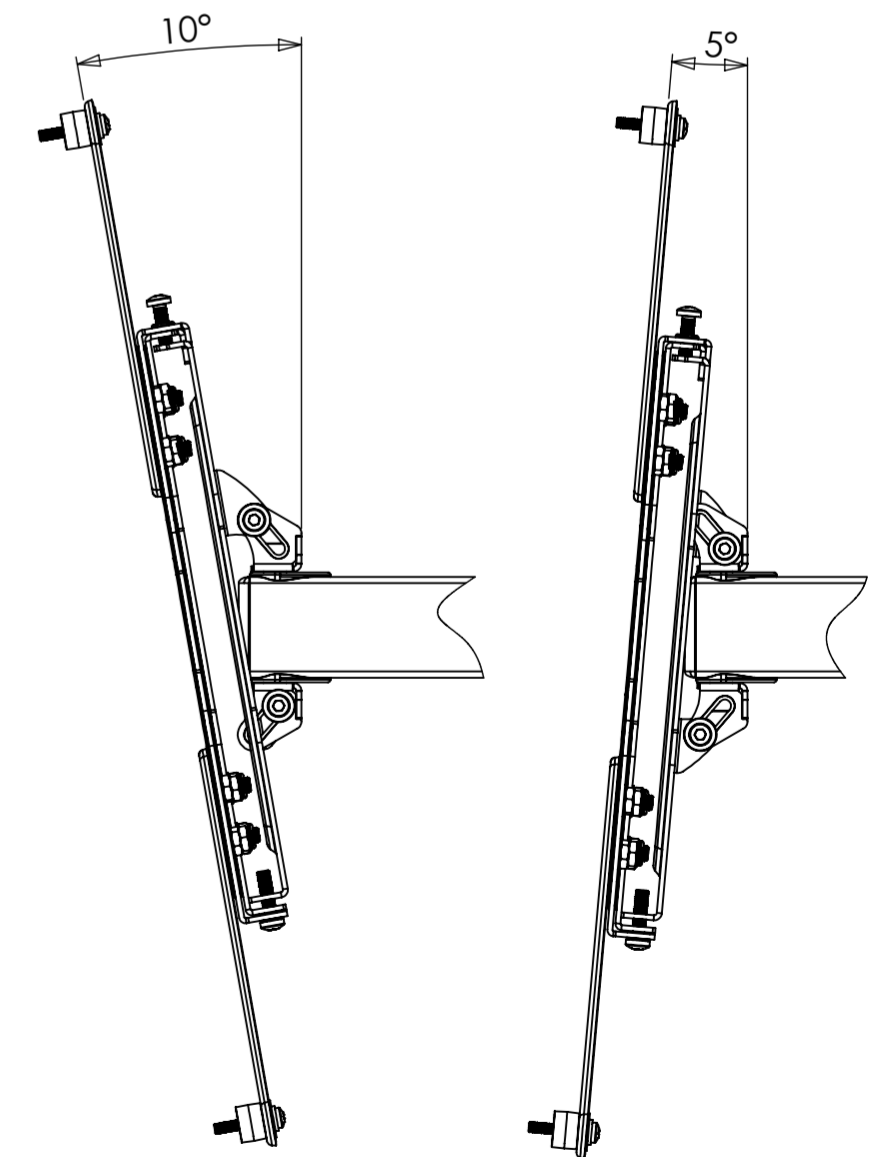

75/100/200 VESA

MAX 400x400 VESA

MAX 600x400 VESA

WEIGHT 6124.12 g
(AS SHOWN WITHOUT PACKAGING OR FIXINGS)