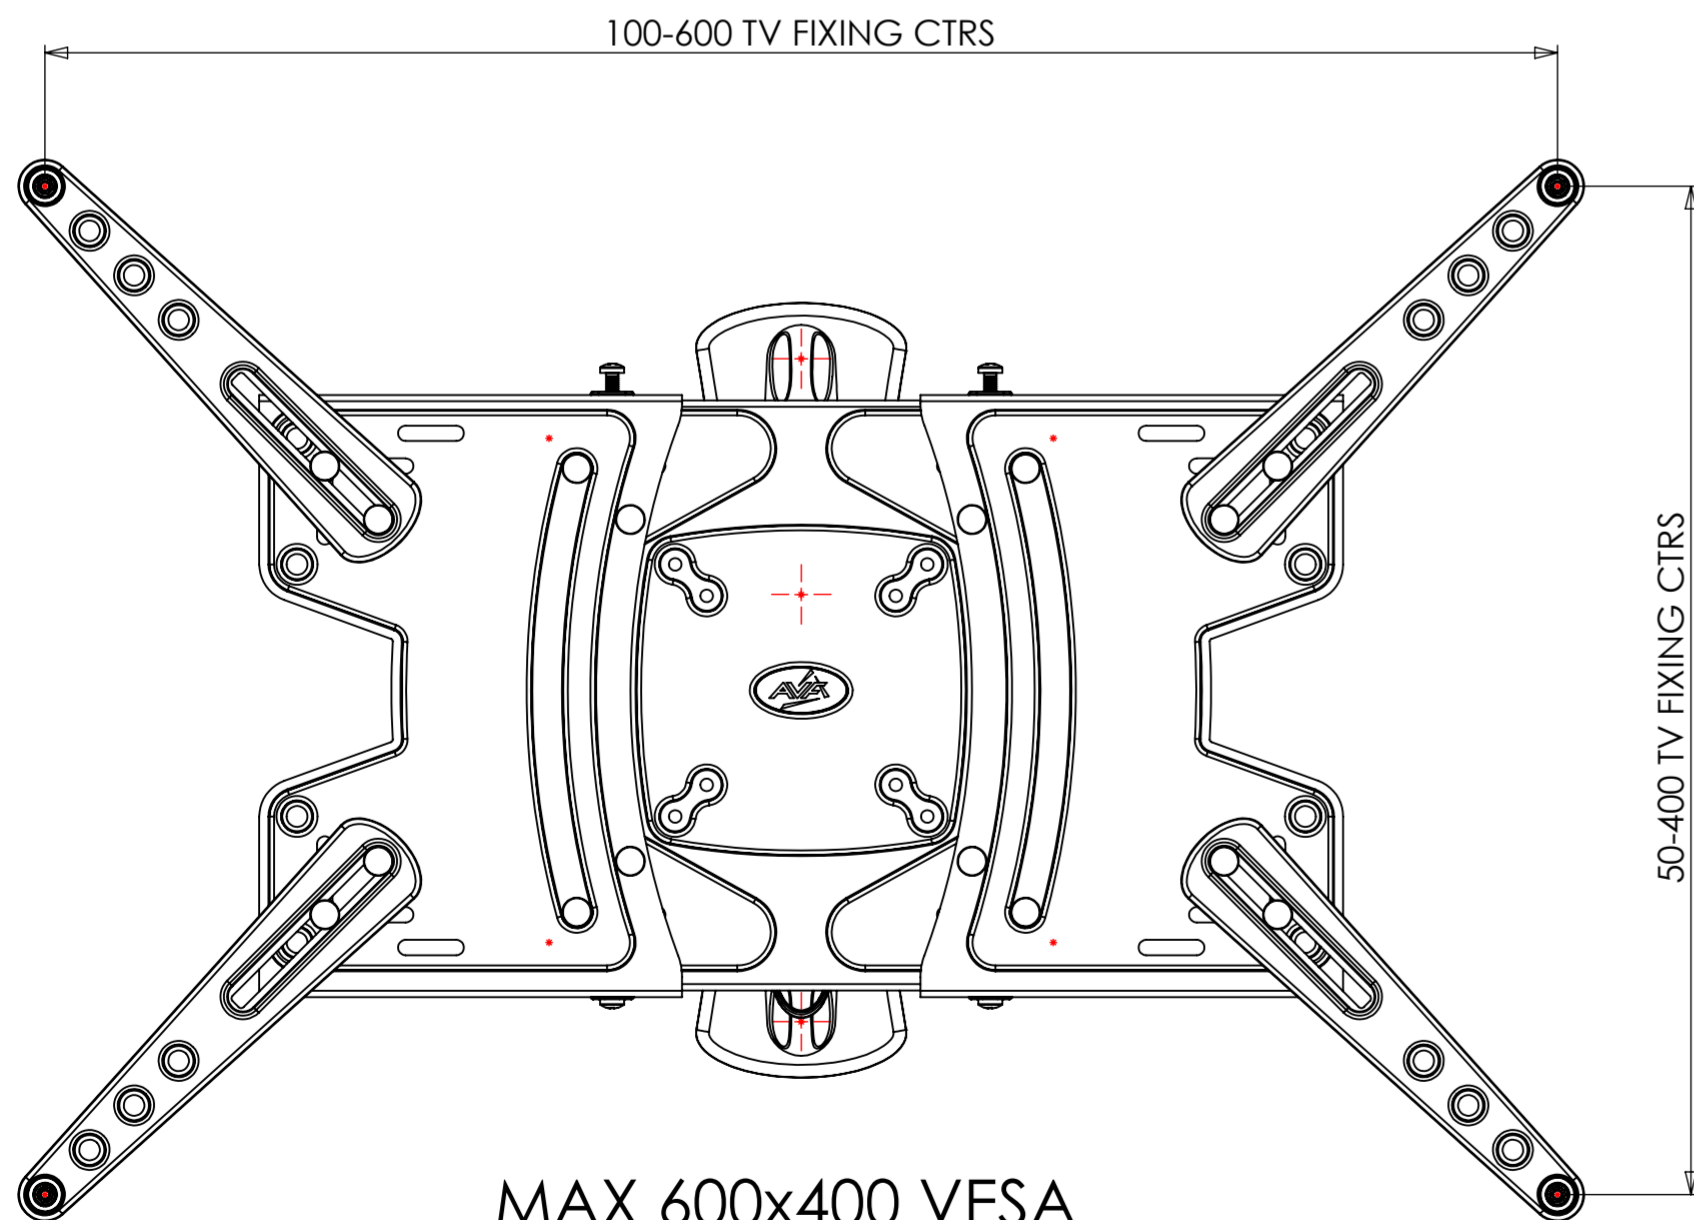

75/100/200 VESA

MAX 400x400 VESA

MAX 600x400 VESA

WEIGHT 6124.12 g
(AS SHOWN WITHOUT PACKAGING OR FIXINGS)