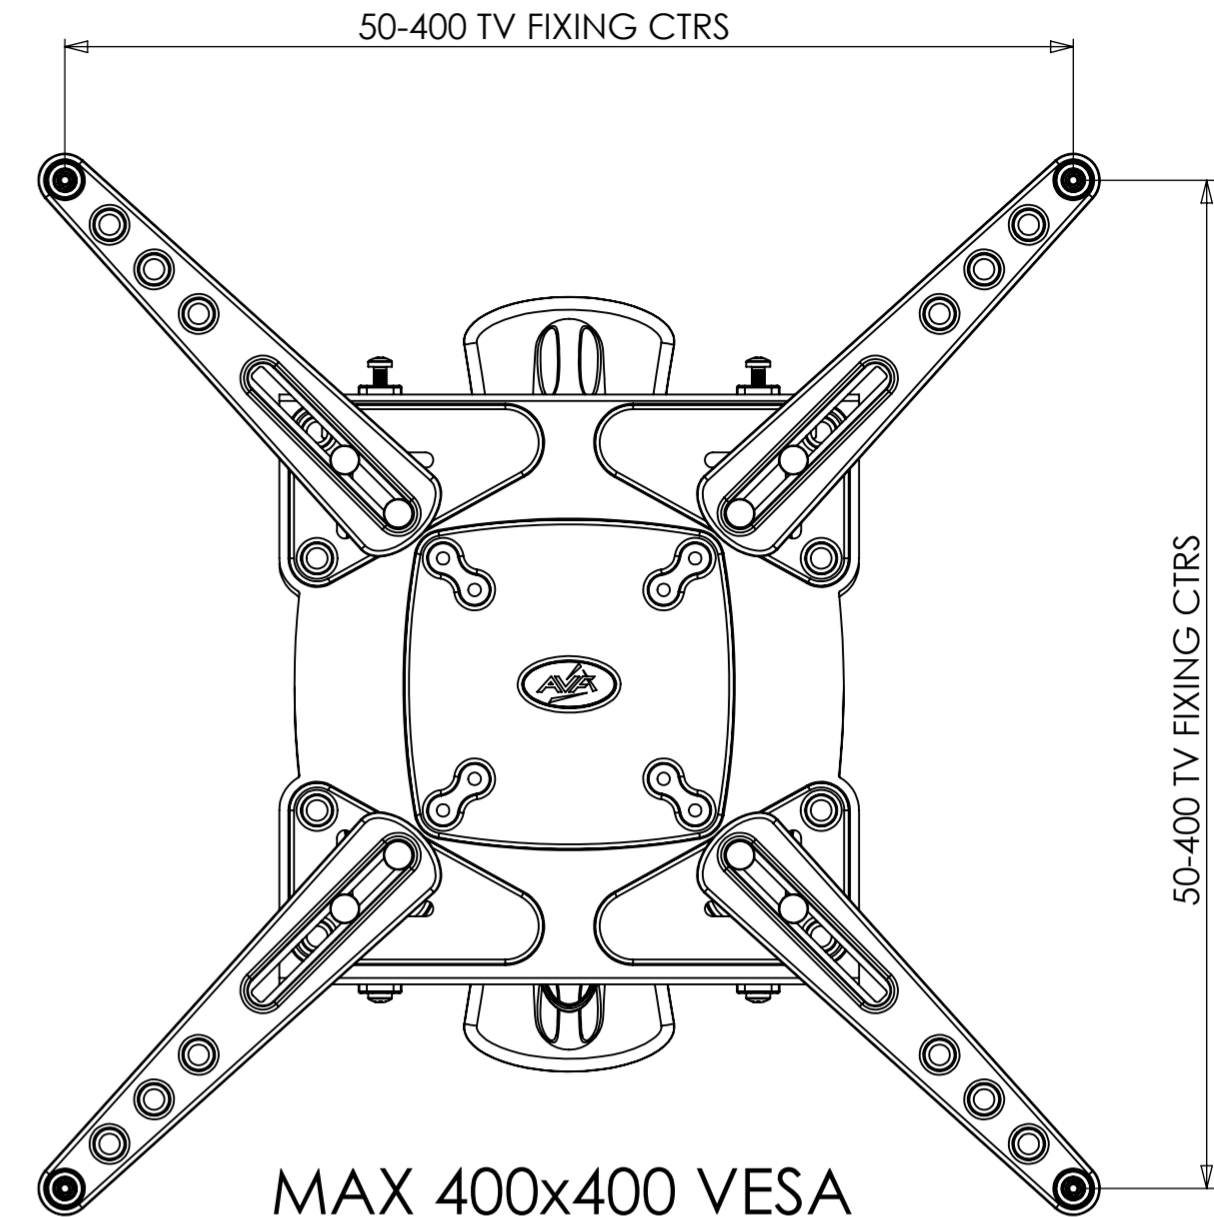

75/100/200 VESA

MAX 400x400 VESA

MAX 600x400 VESA

WEIGHT 6124.12 g
(AS SHOWN WITHOUT PACKAGING OR FIXINGS)