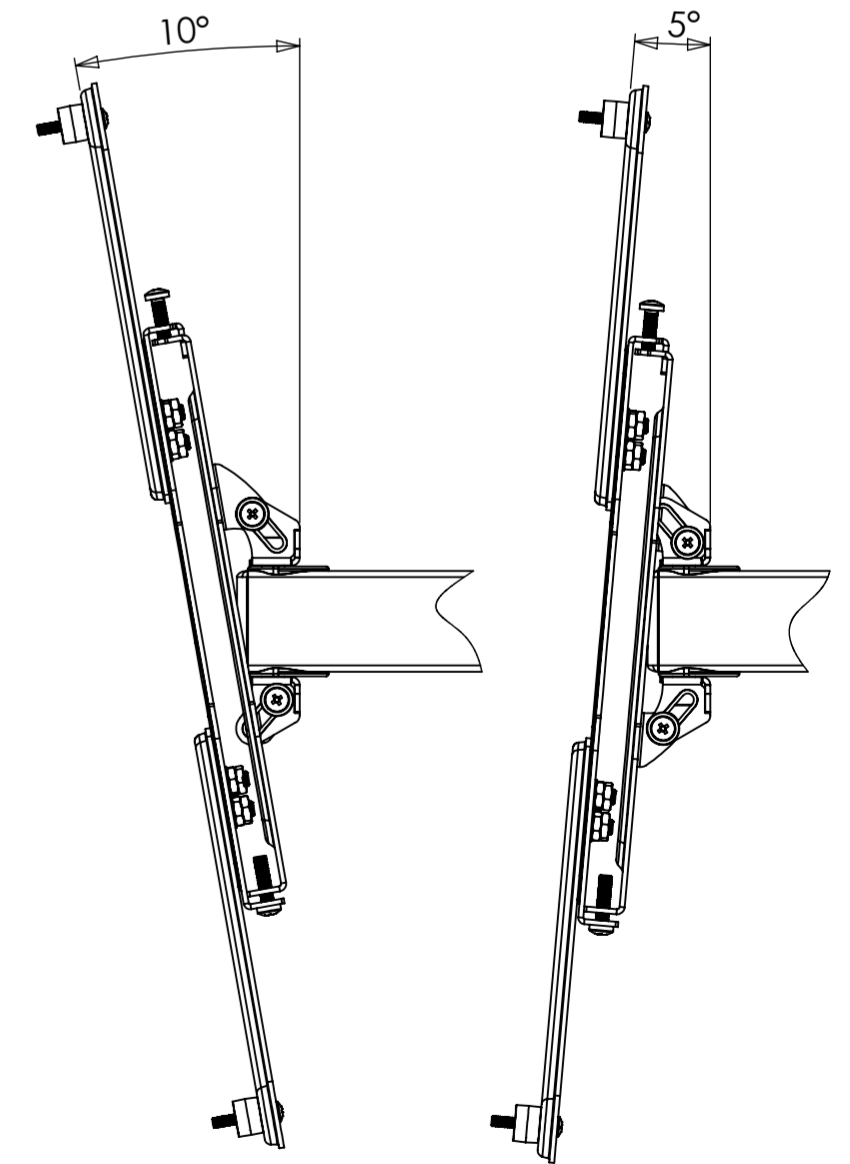

50/75/100/200 VESA

MAX 600x400 VESA

WEIGHT 5400.10 g  
(AS SHOWN WITHOUT PACKAGING OR FIXINGS)