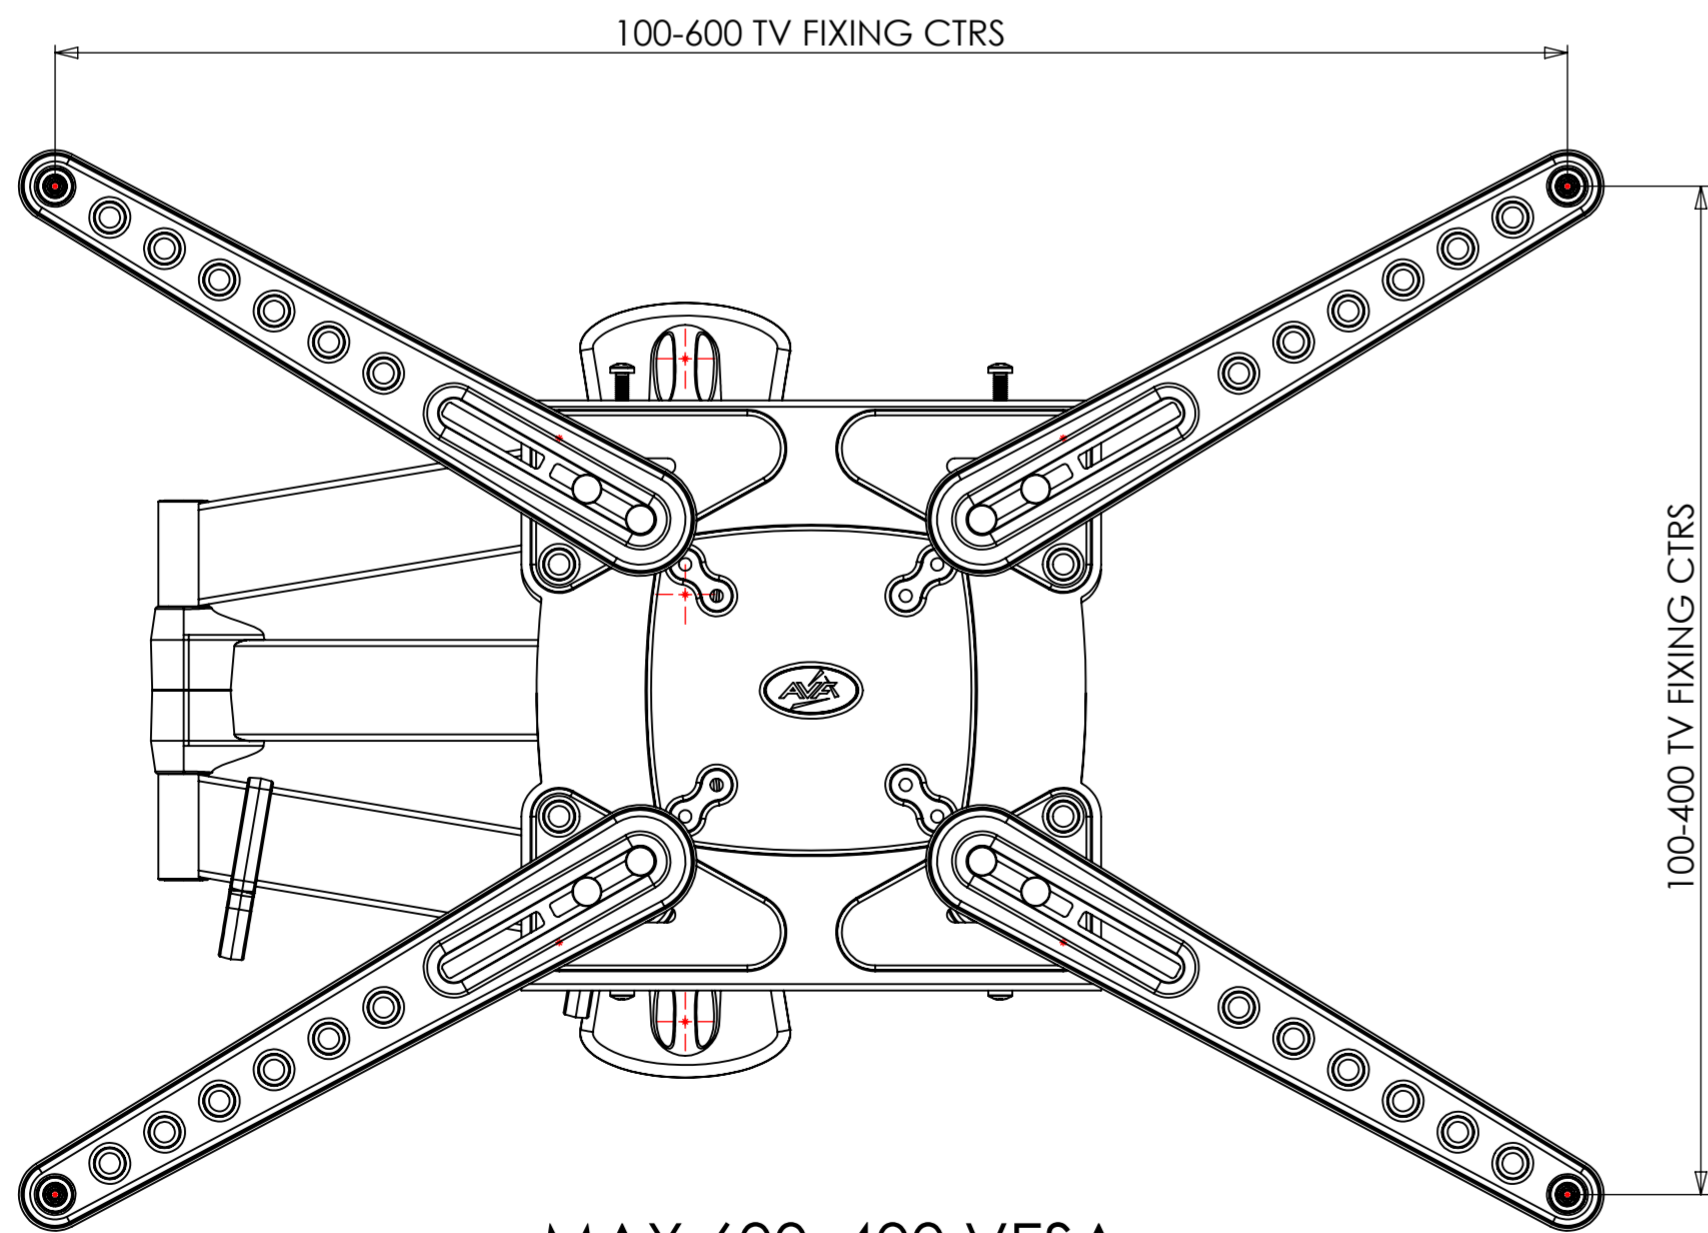

50/75/100/200 VESA

MAX 600x400 VESA

WEIGHT 5400.10 g  
(AS SHOWN WITHOUT PACKAGING OR FIXINGS)