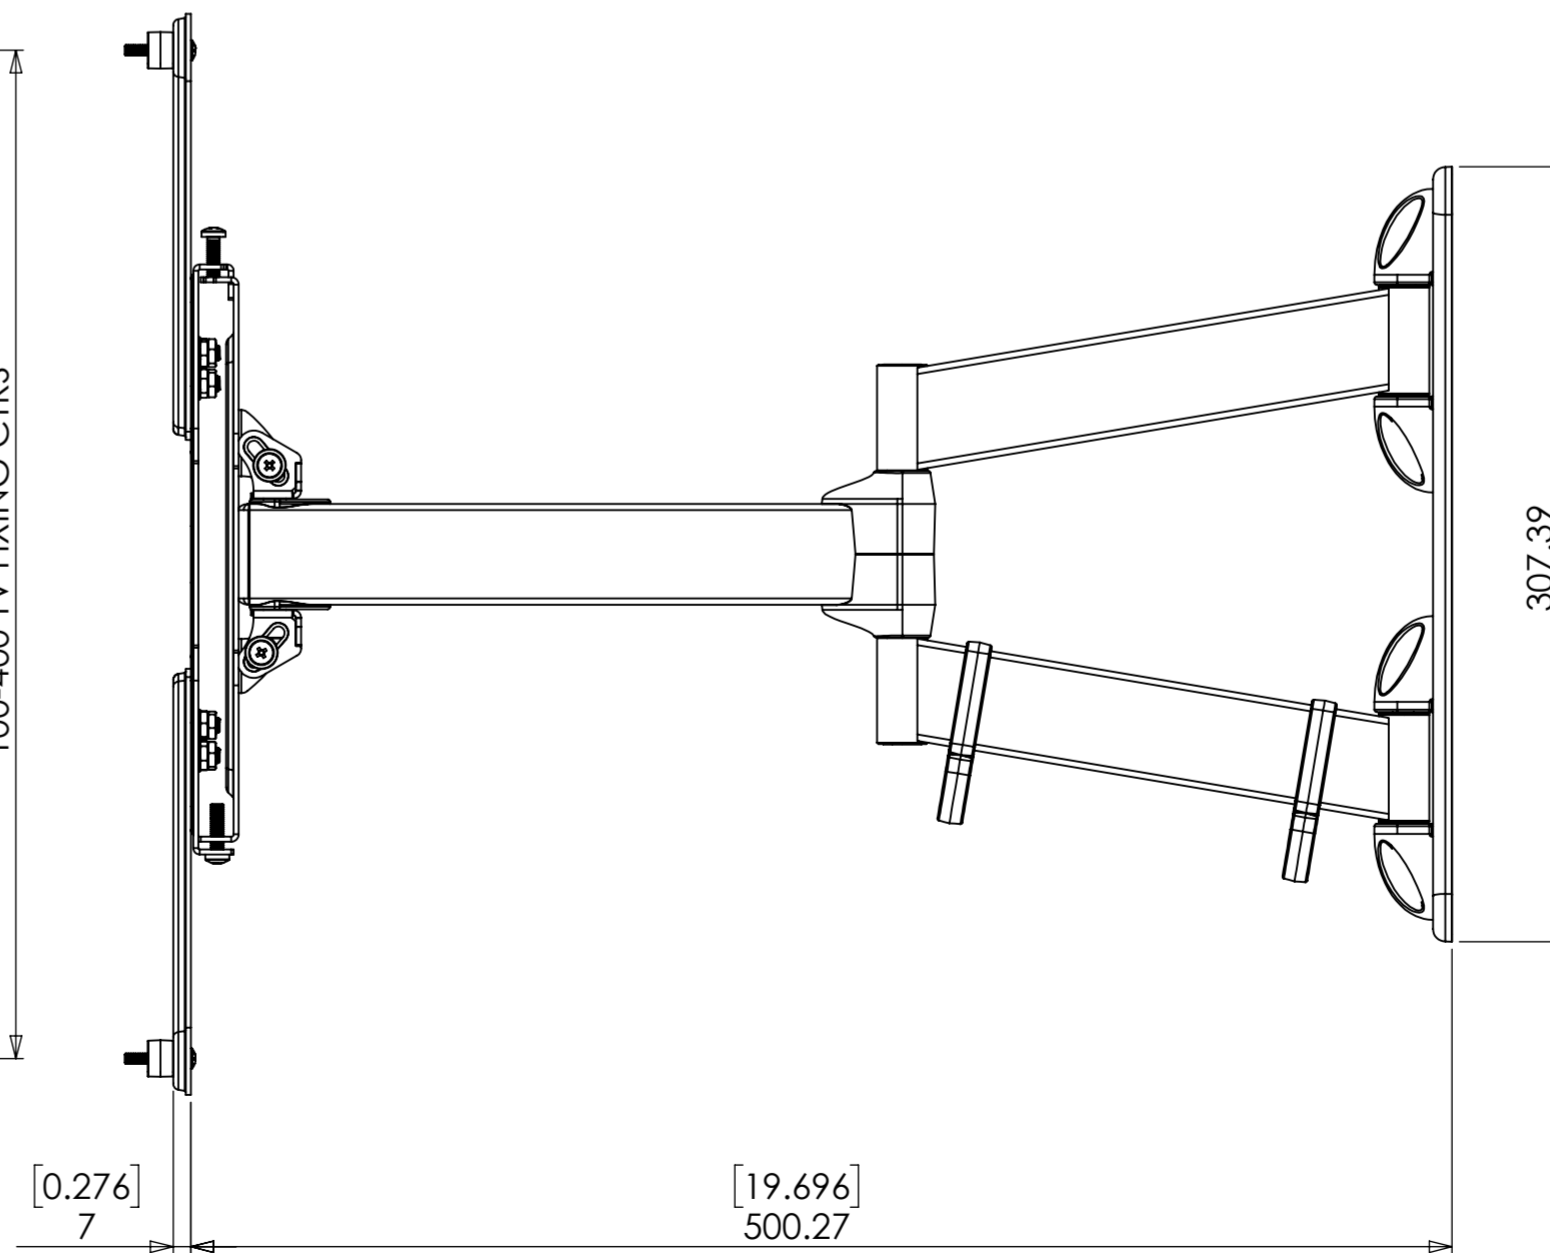

50/75/100/200 VESA

MAX 600x400 VESA

WEIGHT 5400.10 g  
(AS SHOWN WITHOUT PACKAGING OR FIXINGS)