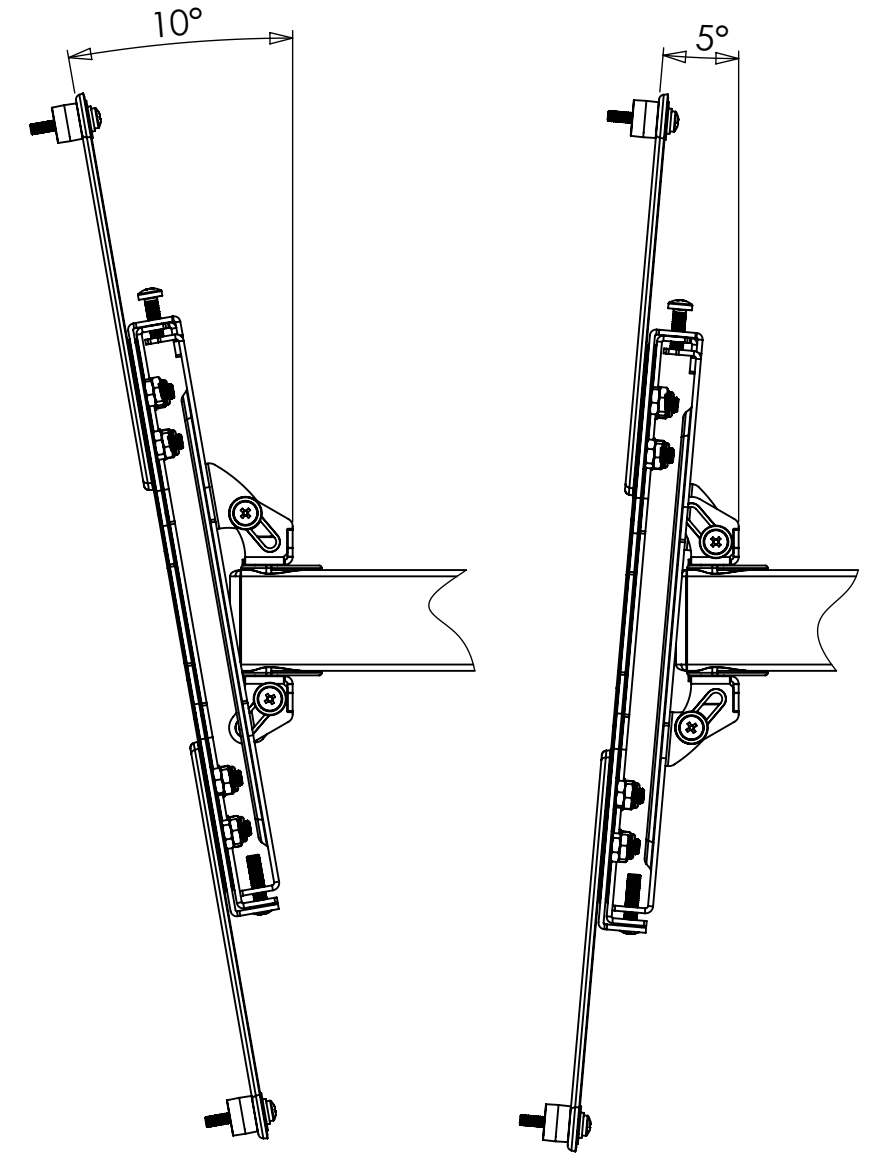

50/75/100/200 VESA

MAX 400x400 VESA

[8.346]
212

[2.019] 51.27 MIN
[2.274] 57.77
[2.668] 67.77
[2.865] 72.77 MAX

[1.968] 50
[18.779] 477

MAX 600x400 VESA

[0.256] 6.50

[19.696] 500.27

307.39

10°

5°

WEIGHT 6102.64 g
(AS SHOWN WITHOUT PACKAGING OR FIXINGS)