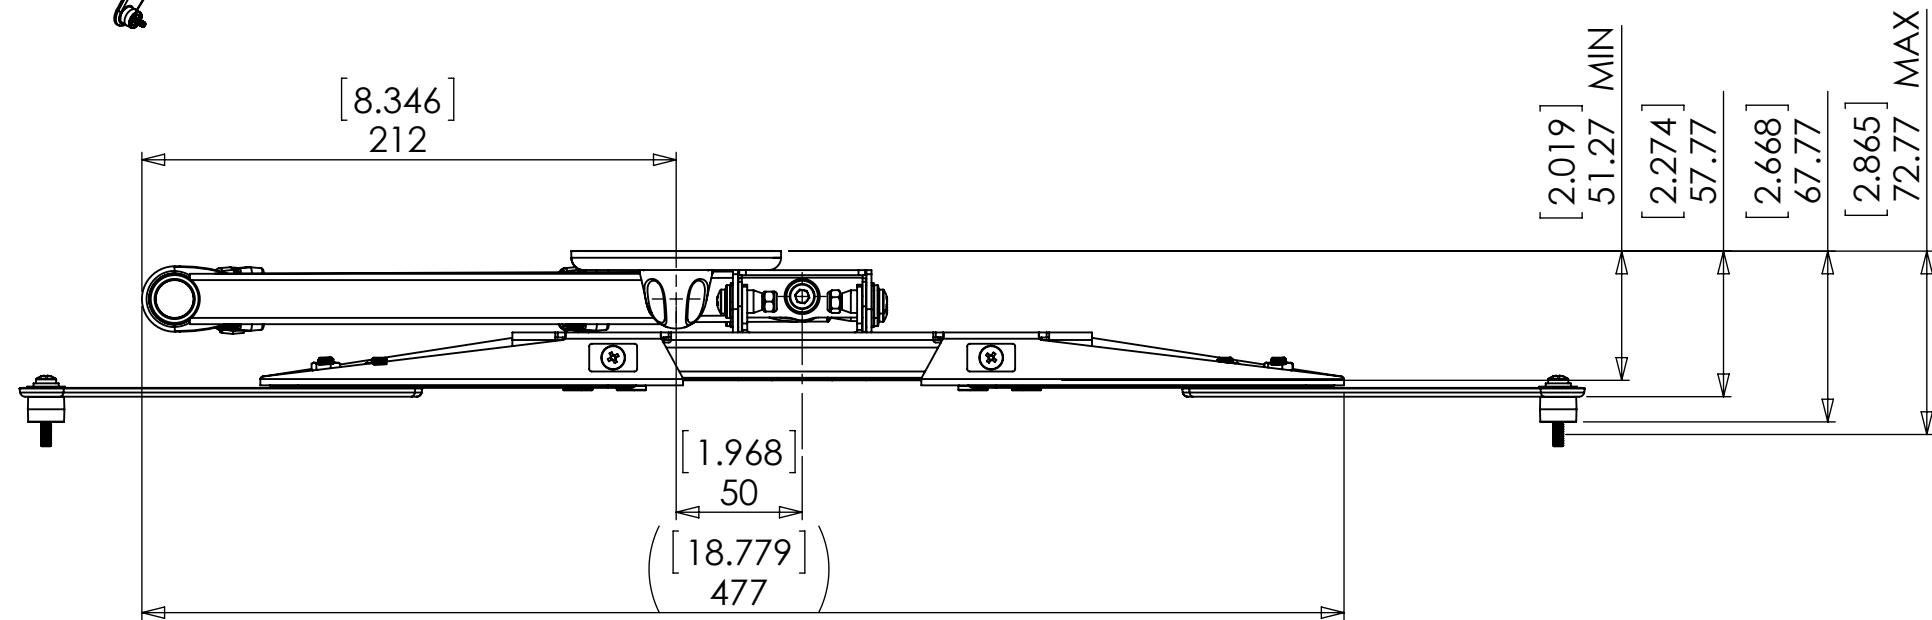

50/75/100/200 VESA

MAX 400x400 VESA

[8.346]
212

[2.019] 51.27 MIN
[2.274] 57.77
[2.668] 67.77
[2.865] 72.77 MAX

[1.968] 50
[18.779] 477

MAX 600x400 VESA

[0.256] 6.50

[19.696] 500.27

307.39

10°

5°

WEIGHT 6102.64 g
(AS SHOWN WITHOUT PACKAGING OR FIXINGS)