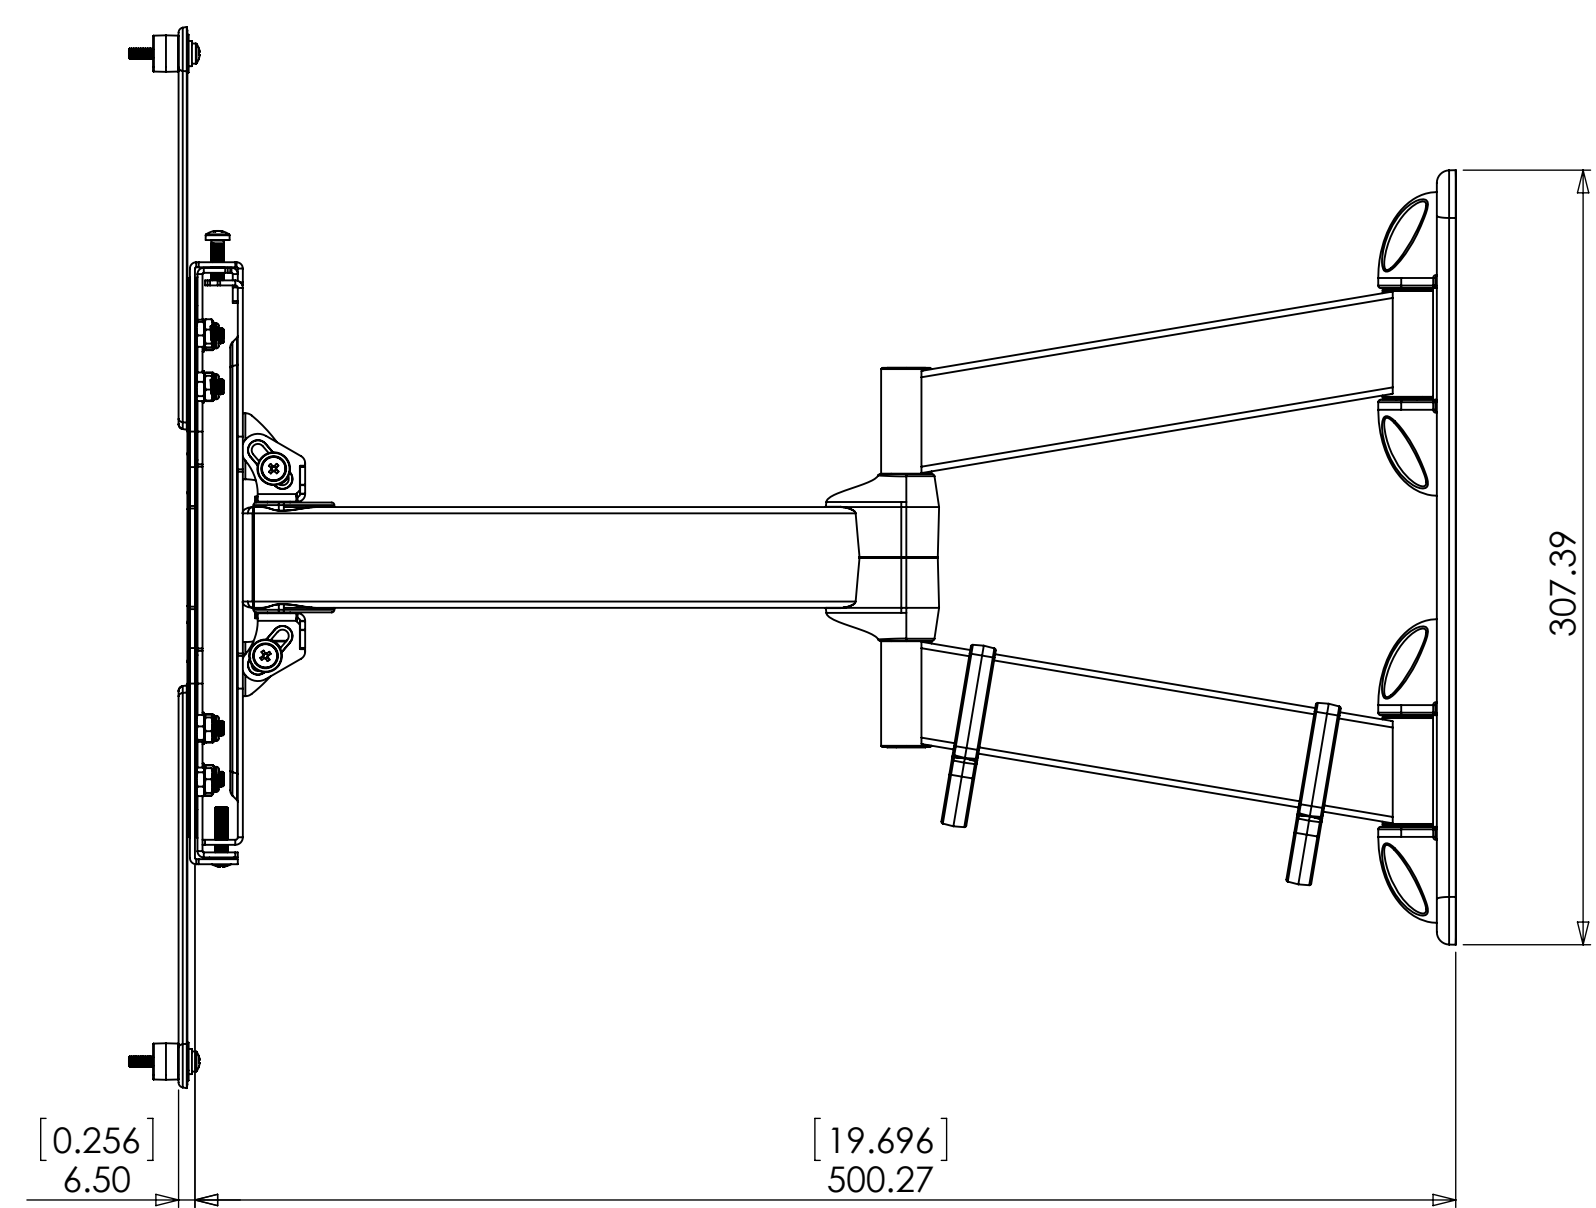

50/75/100/200 VESA

MAX 400x400 VESA

[8.346]
212

[2.019] 51.27 MIN
[2.274] 57.77
[2.668] 67.77
[2.865] 72.77 MAX

[1.968] 50
[18.779] 477

MAX 600x400 VESA

[0.256] 6.50

[19.696] 500.27

307.39

10°

5°

WEIGHT 6102.64 g
(AS SHOWN WITHOUT PACKAGING OR FIXINGS)