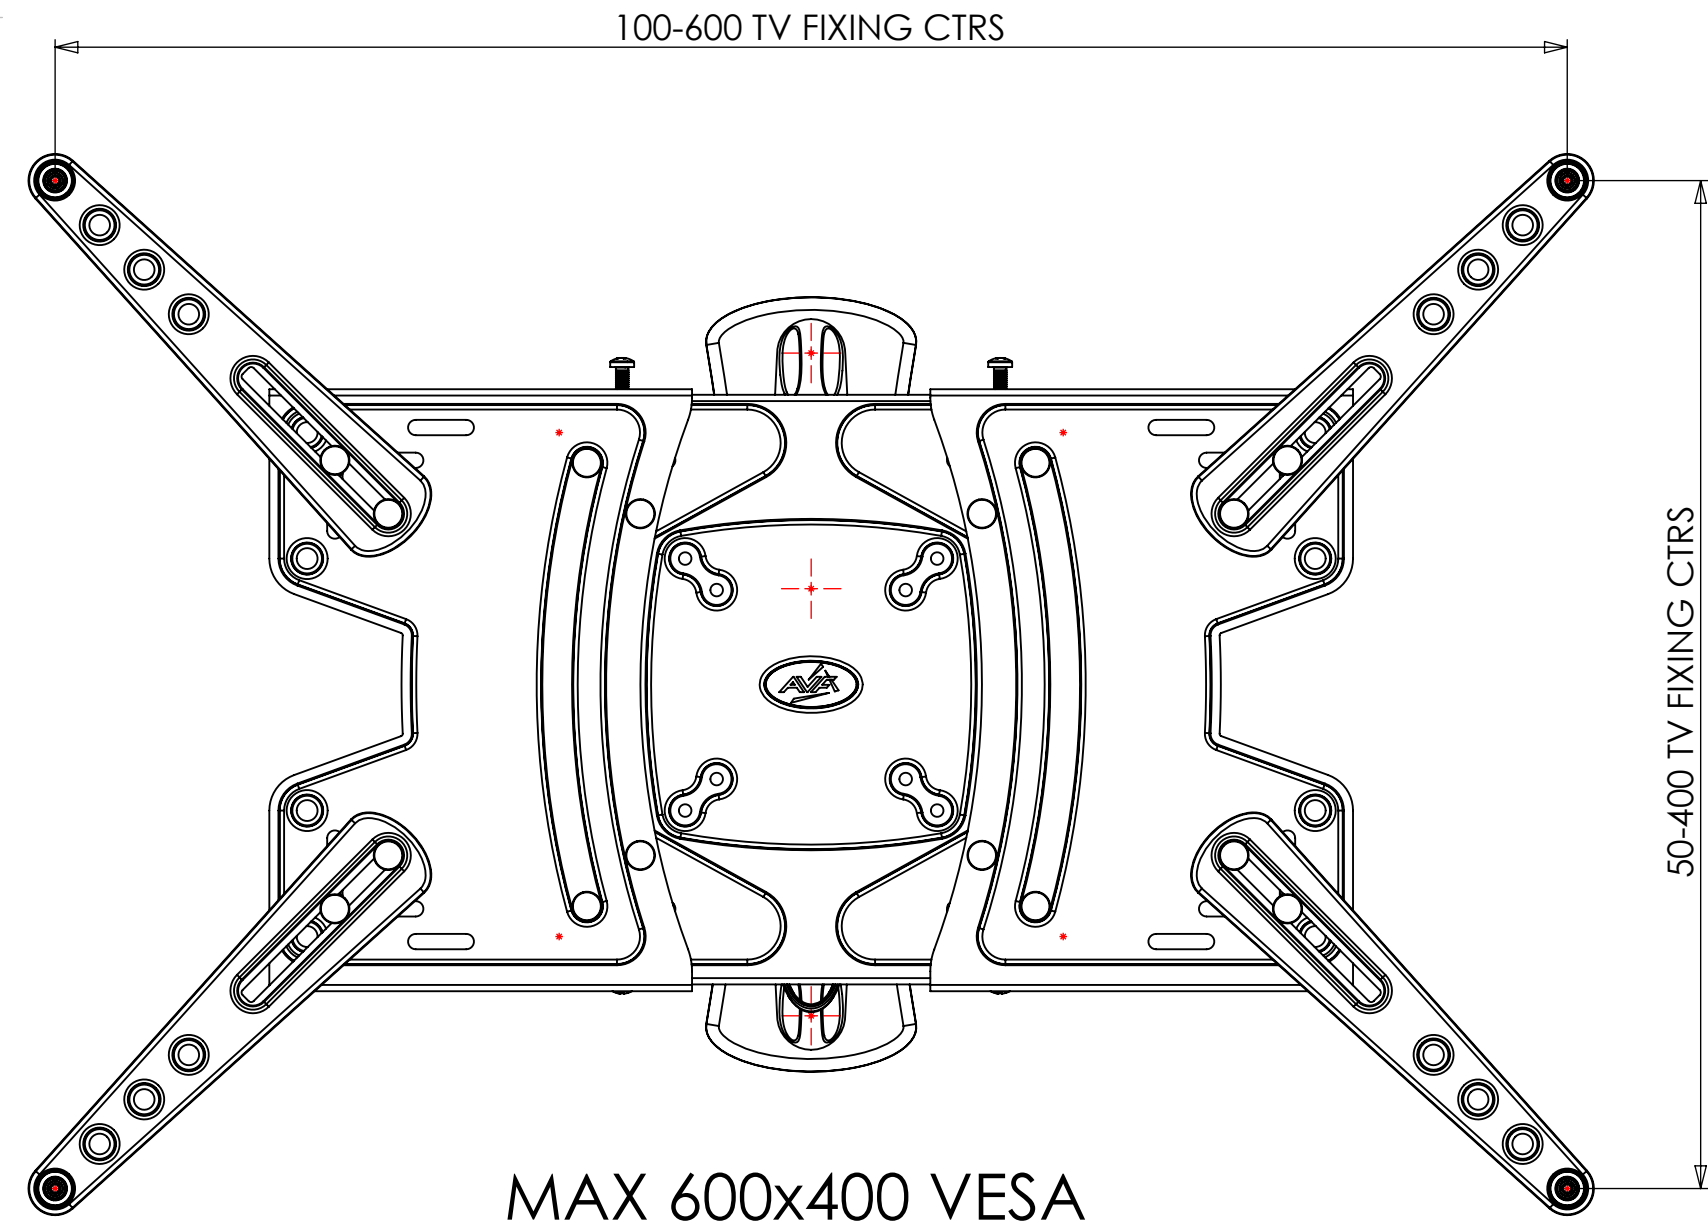

50/75/100/200 VESA

MAX 400x400 VESA

[8.346]
212

[2.019] 51.27 MIN
[2.274] 57.77
[2.668] 67.77
[2.865] 72.77 MAX

[1.968] 50
[18.779] 477

MAX 600x400 VESA

[0.256] 6.50

[19.696] 500.27

307.39

10°

5°

WEIGHT 6102.64 g
(AS SHOWN WITHOUT PACKAGING OR FIXINGS)