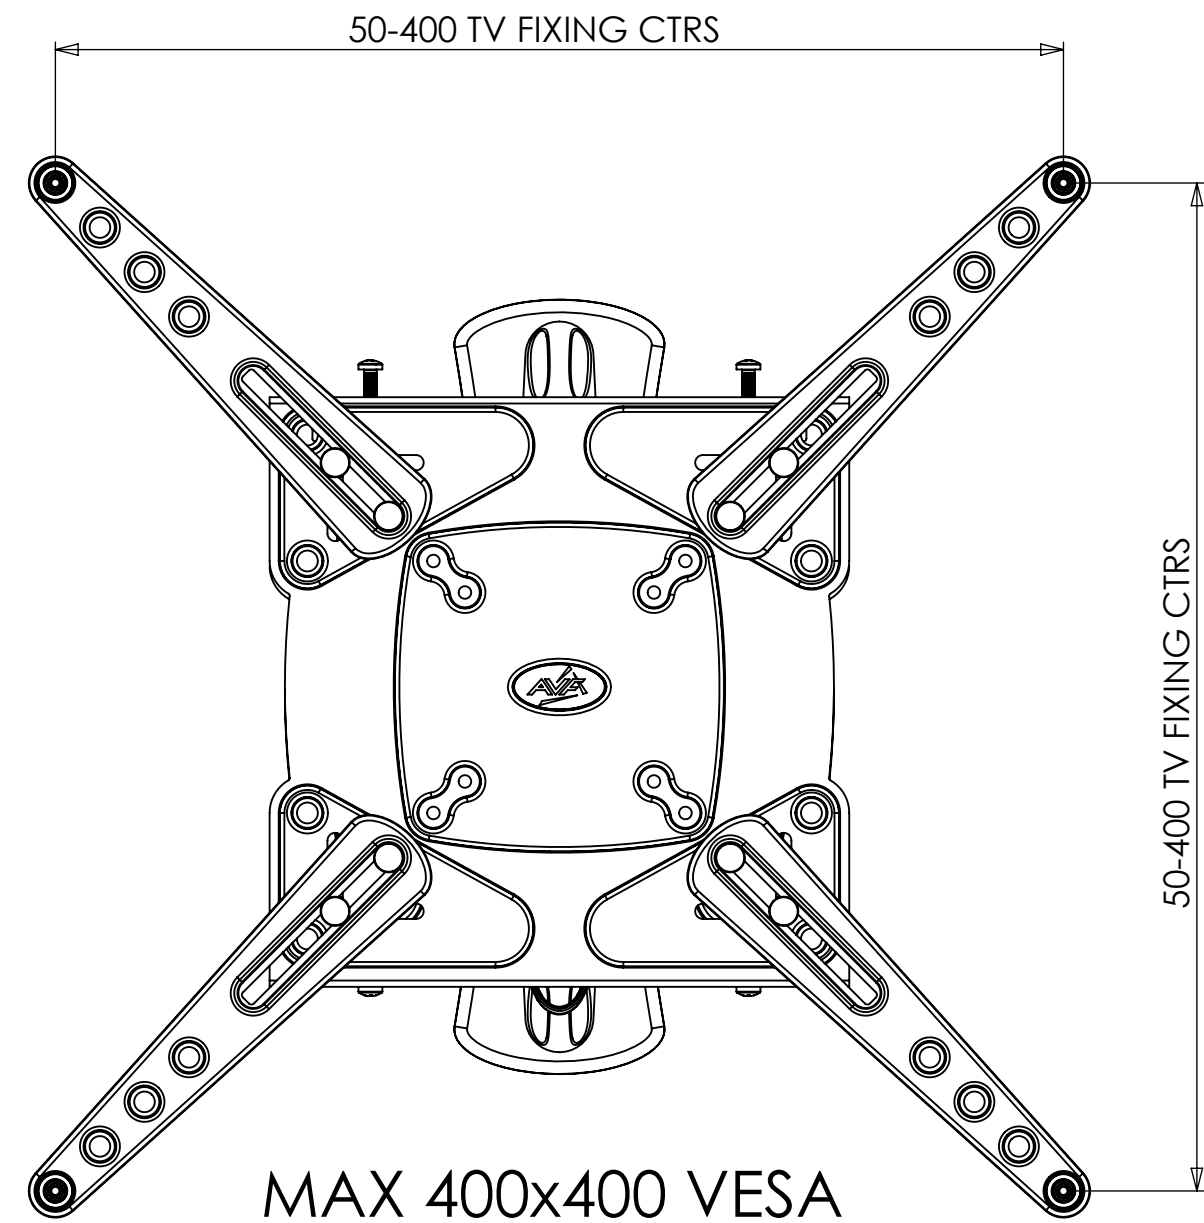

50/75/100/200 VESA

MAX 400x400 VESA

[8.346]
212

[2.019] 51.27 MIN
[2.274] 57.77
[2.668] 67.77
[2.865] 72.77 MAX

[1.968] 50
[18.779] 477

MAX 600x400 VESA

[0.256] 6.50

[19.696] 500.27

307.39

10°

5°

WEIGHT 6102.64 g
(AS SHOWN WITHOUT PACKAGING OR FIXINGS)