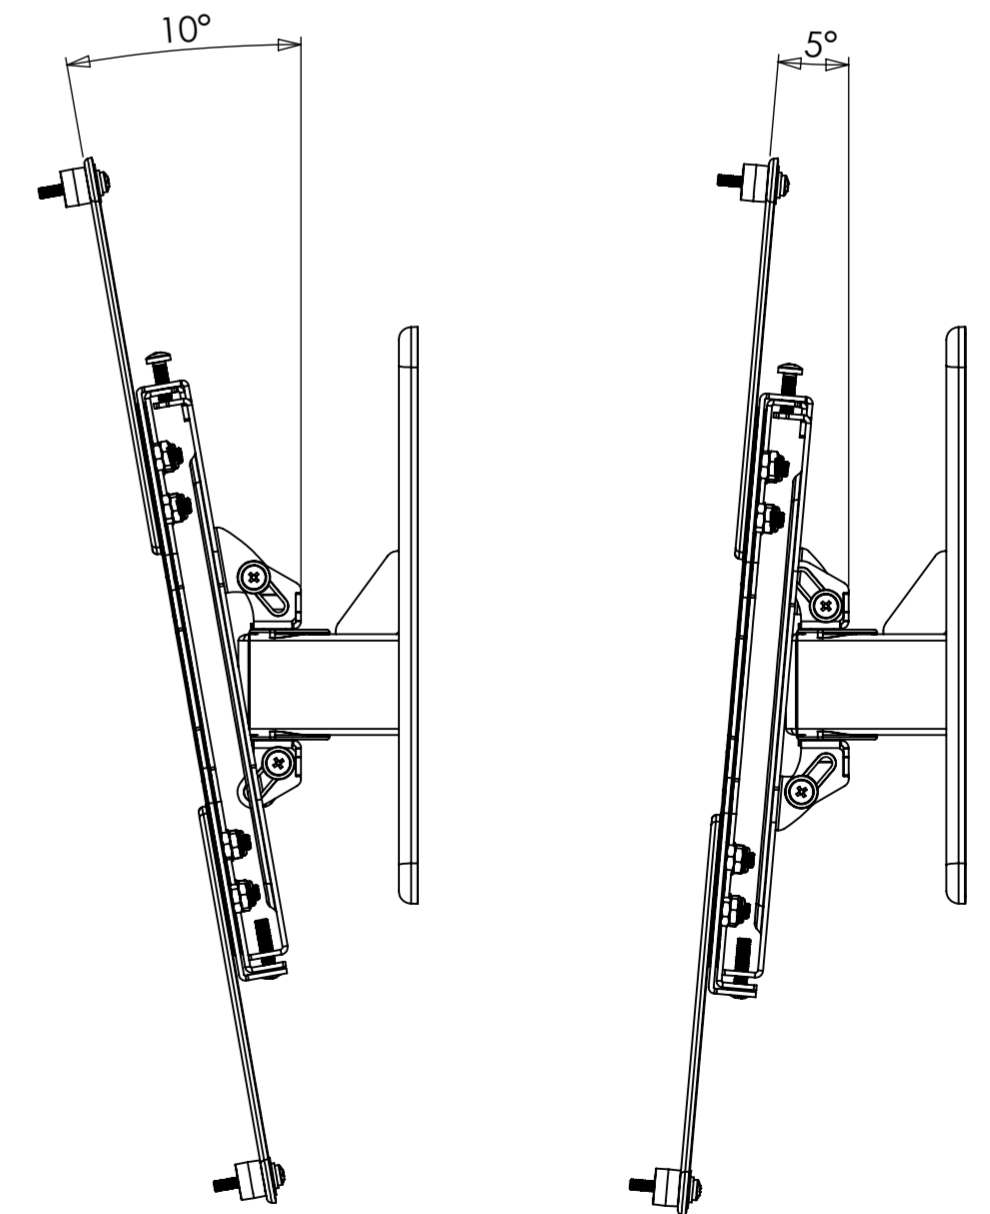

75/100/200 VESA

MAX 400x400 VESA

MAX 600x400 VESA

WEIGHT 4200.18 g
(AS SHOWN WITHOUT PACKAGING OR FIXINGS)