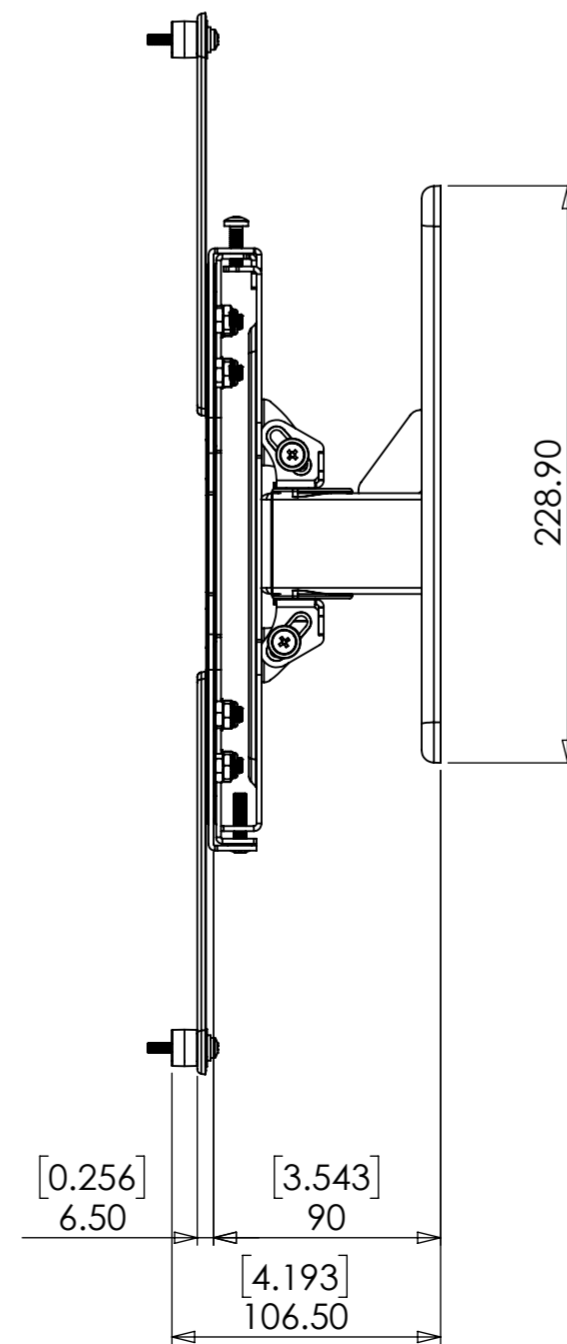

75/100/200 VESA

MAX 400x400 VESA

MAX 600x400 VESA

WEIGHT 4200.18 g
(AS SHOWN WITHOUT PACKAGING OR FIXINGS)