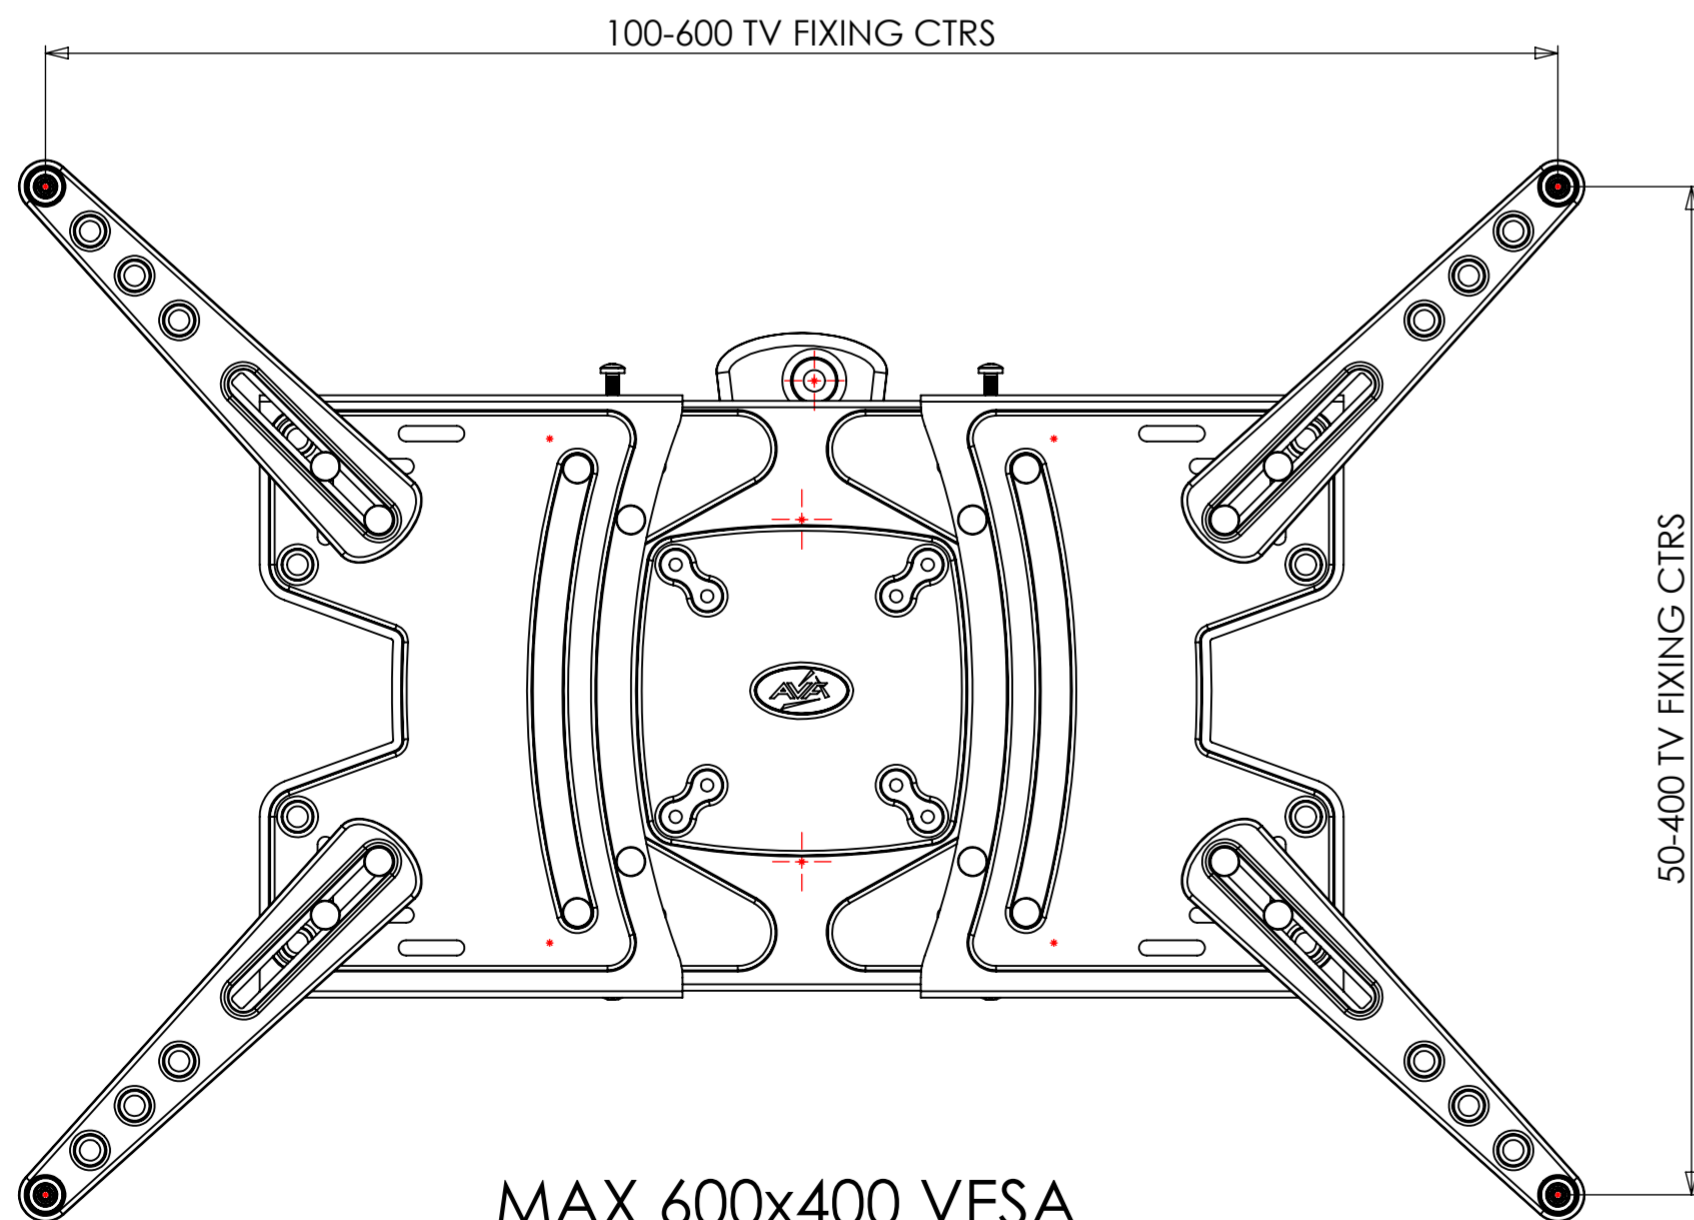

75/100/200 VESA

MAX 400x400 VESA

MAX 600x400 VESA

WEIGHT 4200.18 g
(AS SHOWN WITHOUT PACKAGING OR FIXINGS)