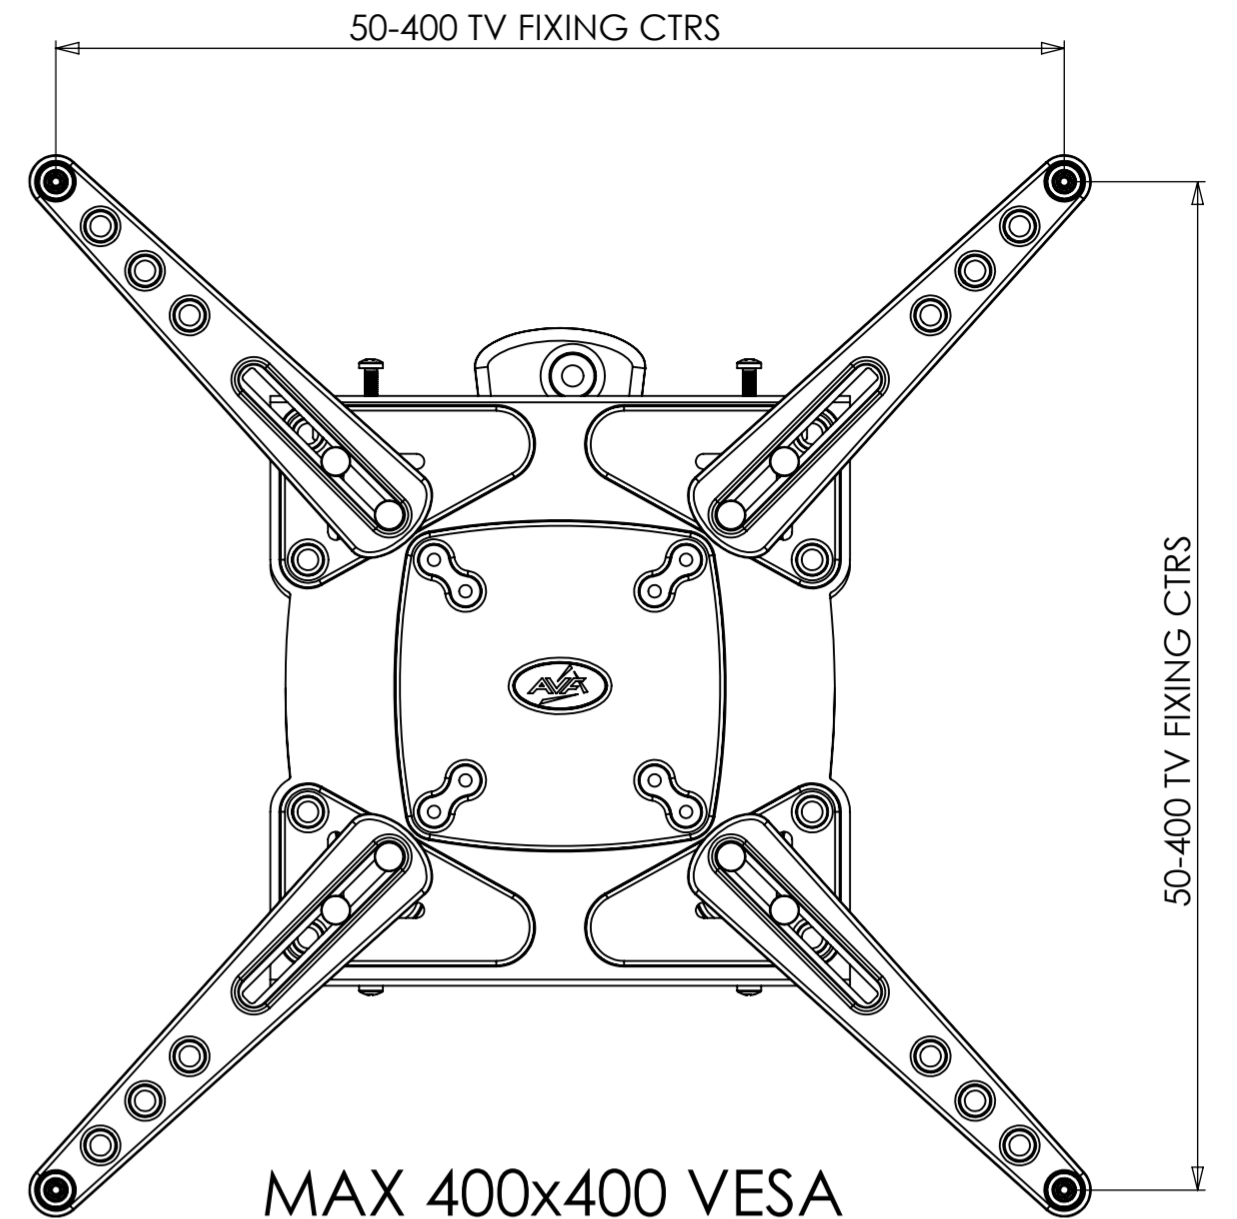

75/100/200 VESA

MAX 400x400 VESA

MAX 600x400 VESA

WEIGHT 4200.18 g
(AS SHOWN WITHOUT PACKAGING OR FIXINGS)