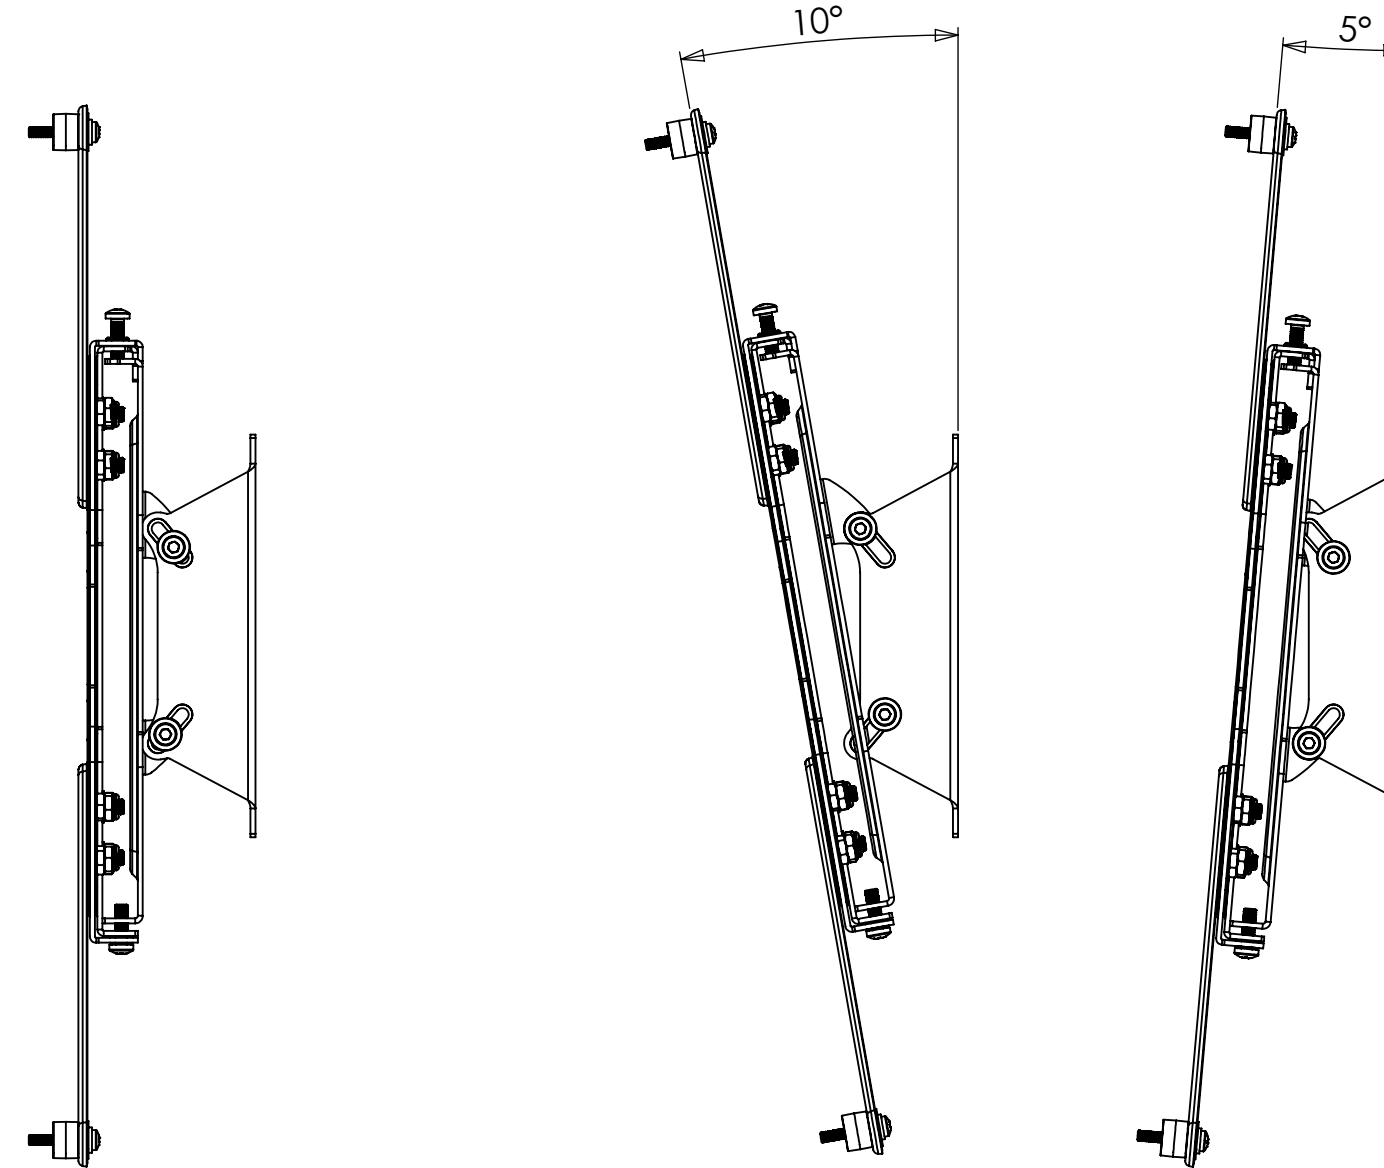

75/100/200 VESA

MAX 400x400 VESA

MAX 600x400 VESA

WEIGHT 3913.63 g
 (AS SHOWN WITHOUT PACKAGING OR FIXINGS)