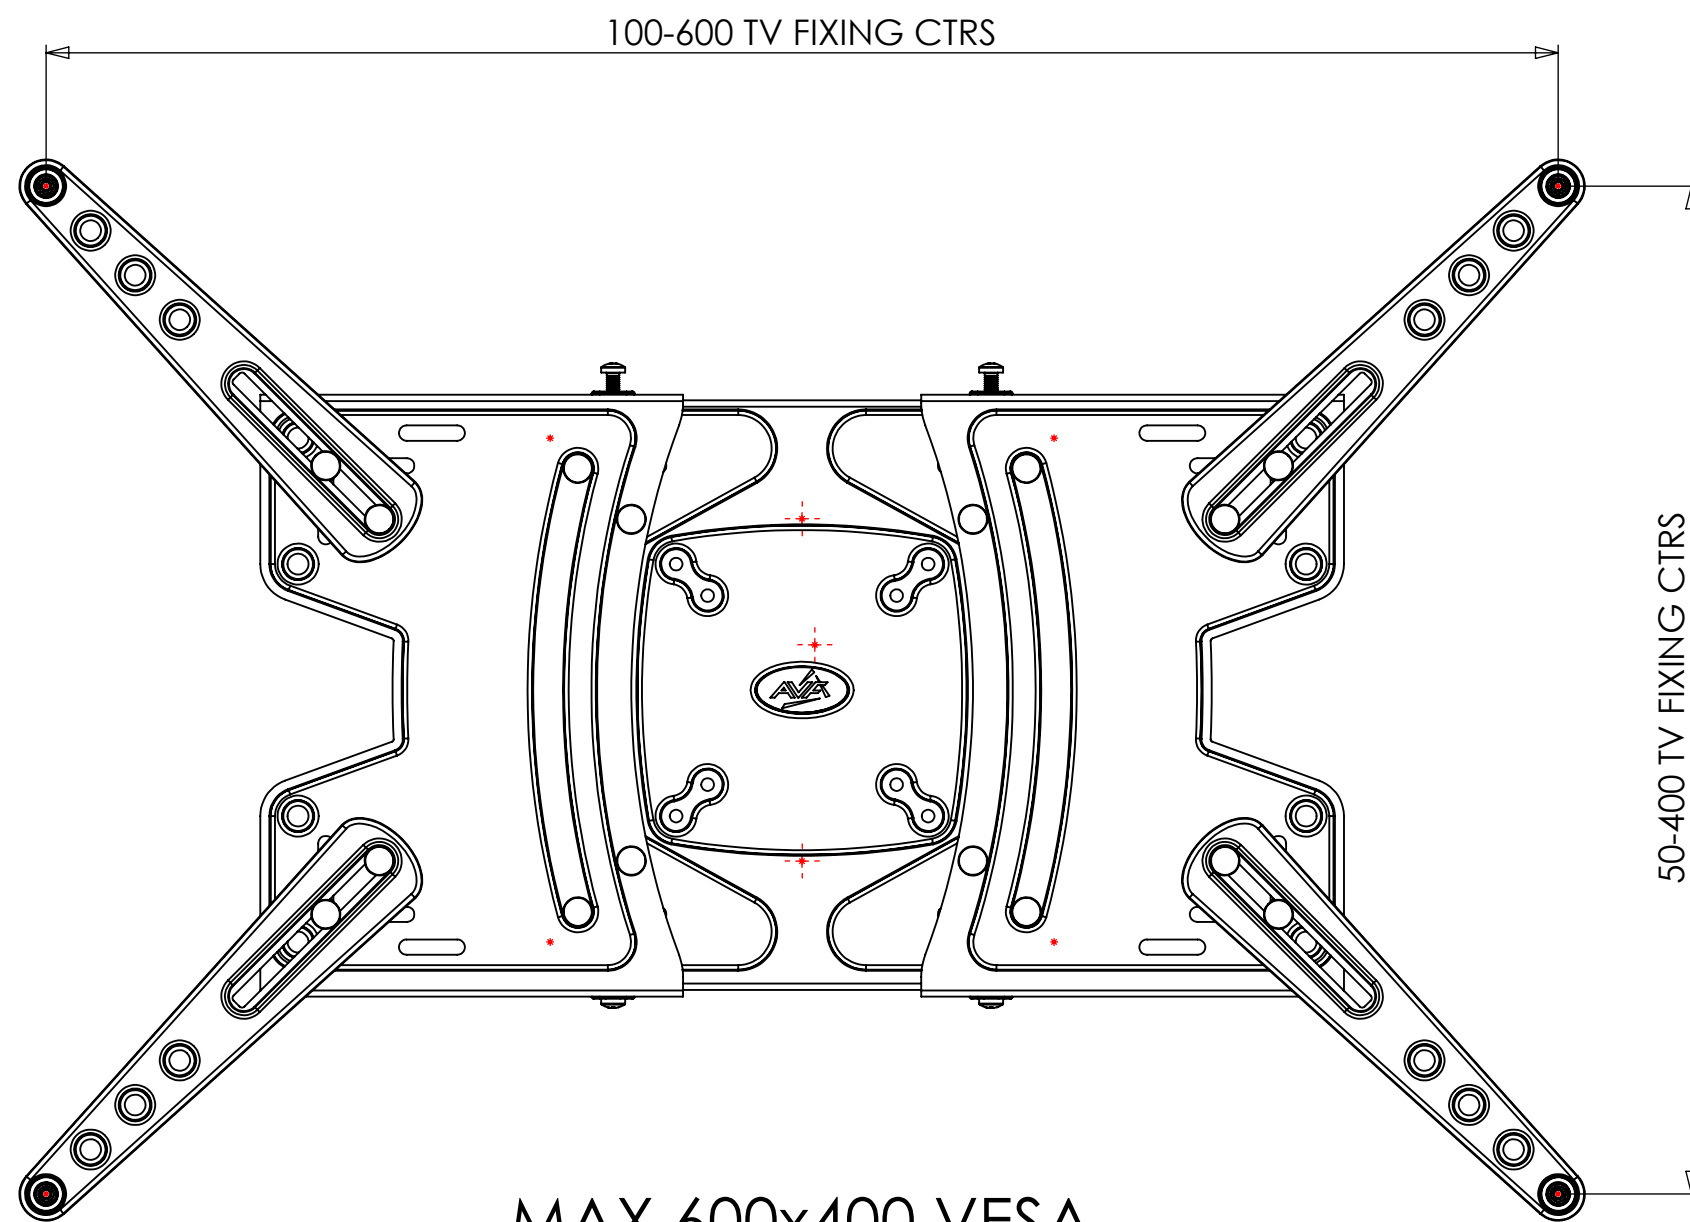

75/100/200 VESA

MAX 400x400 VESA

MAX 600x400 VESA

WEIGHT 3913.63 g
 (AS SHOWN WITHOUT PACKAGING OR FIXINGS)