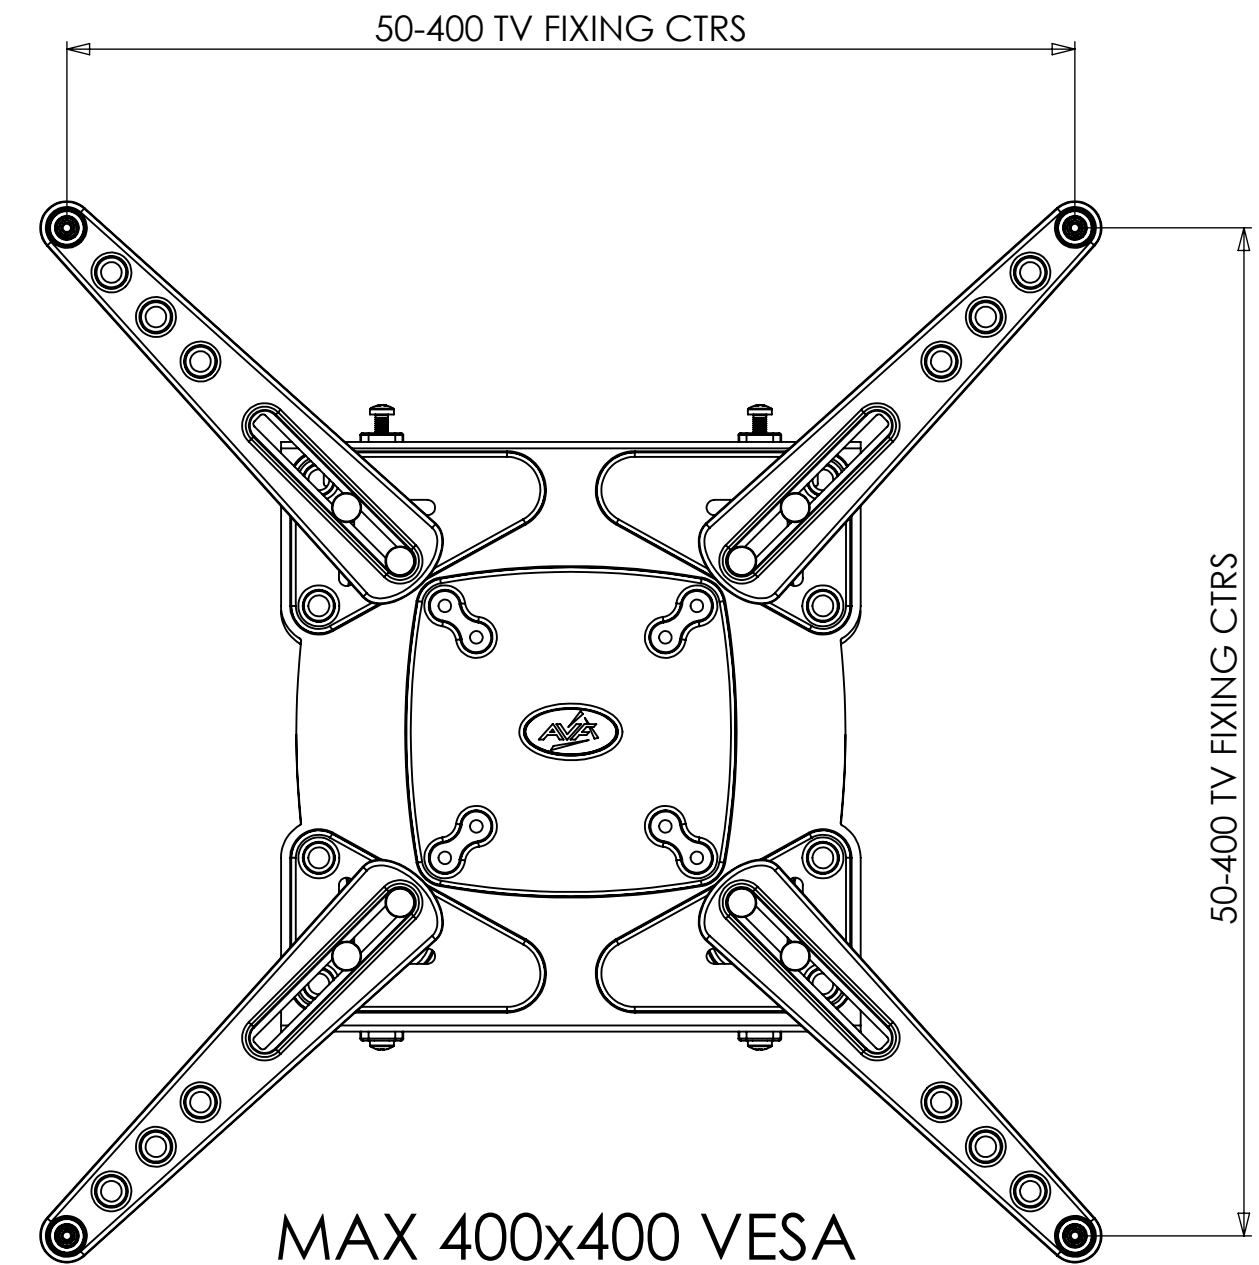

75/100/200 VESA

MAX 400x400 VESA

MAX 600x400 VESA

WEIGHT 3913.63 g
 (AS SHOWN WITHOUT PACKAGING OR FIXINGS)