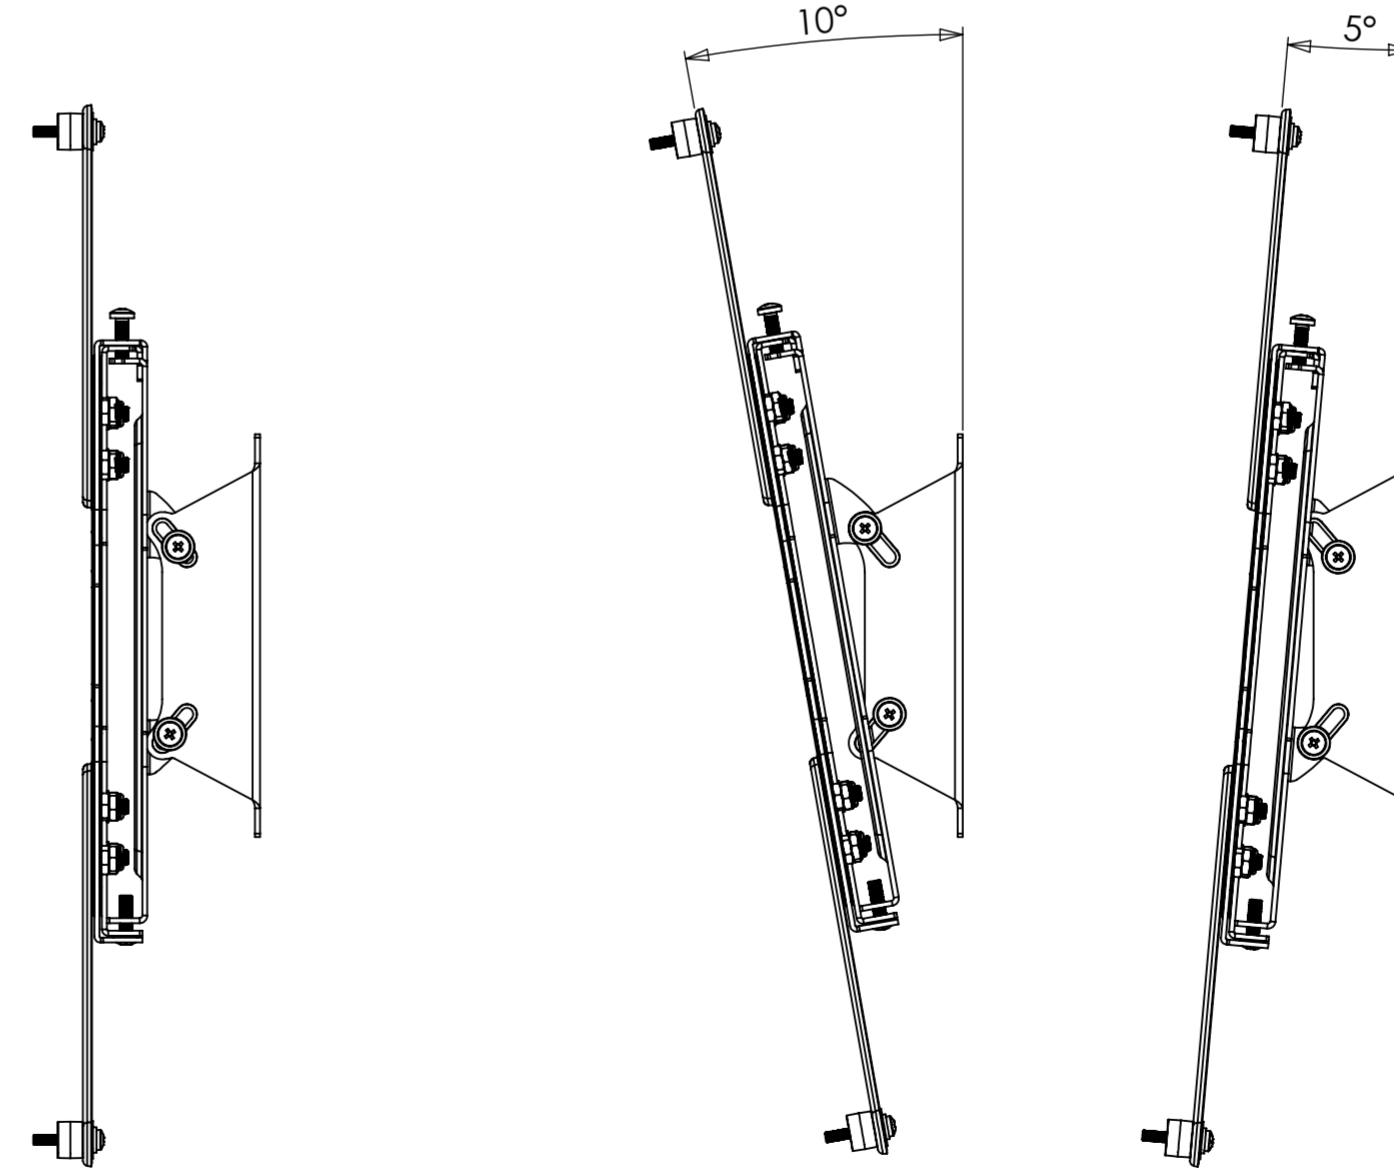

75/100/200 VESA

MAX 400x400 VESA

MAX 600x400 VESA

WEIGHT 3885.11 g
 (AS SHOWN WITHOUT PACKAGING OR FIXINGS)