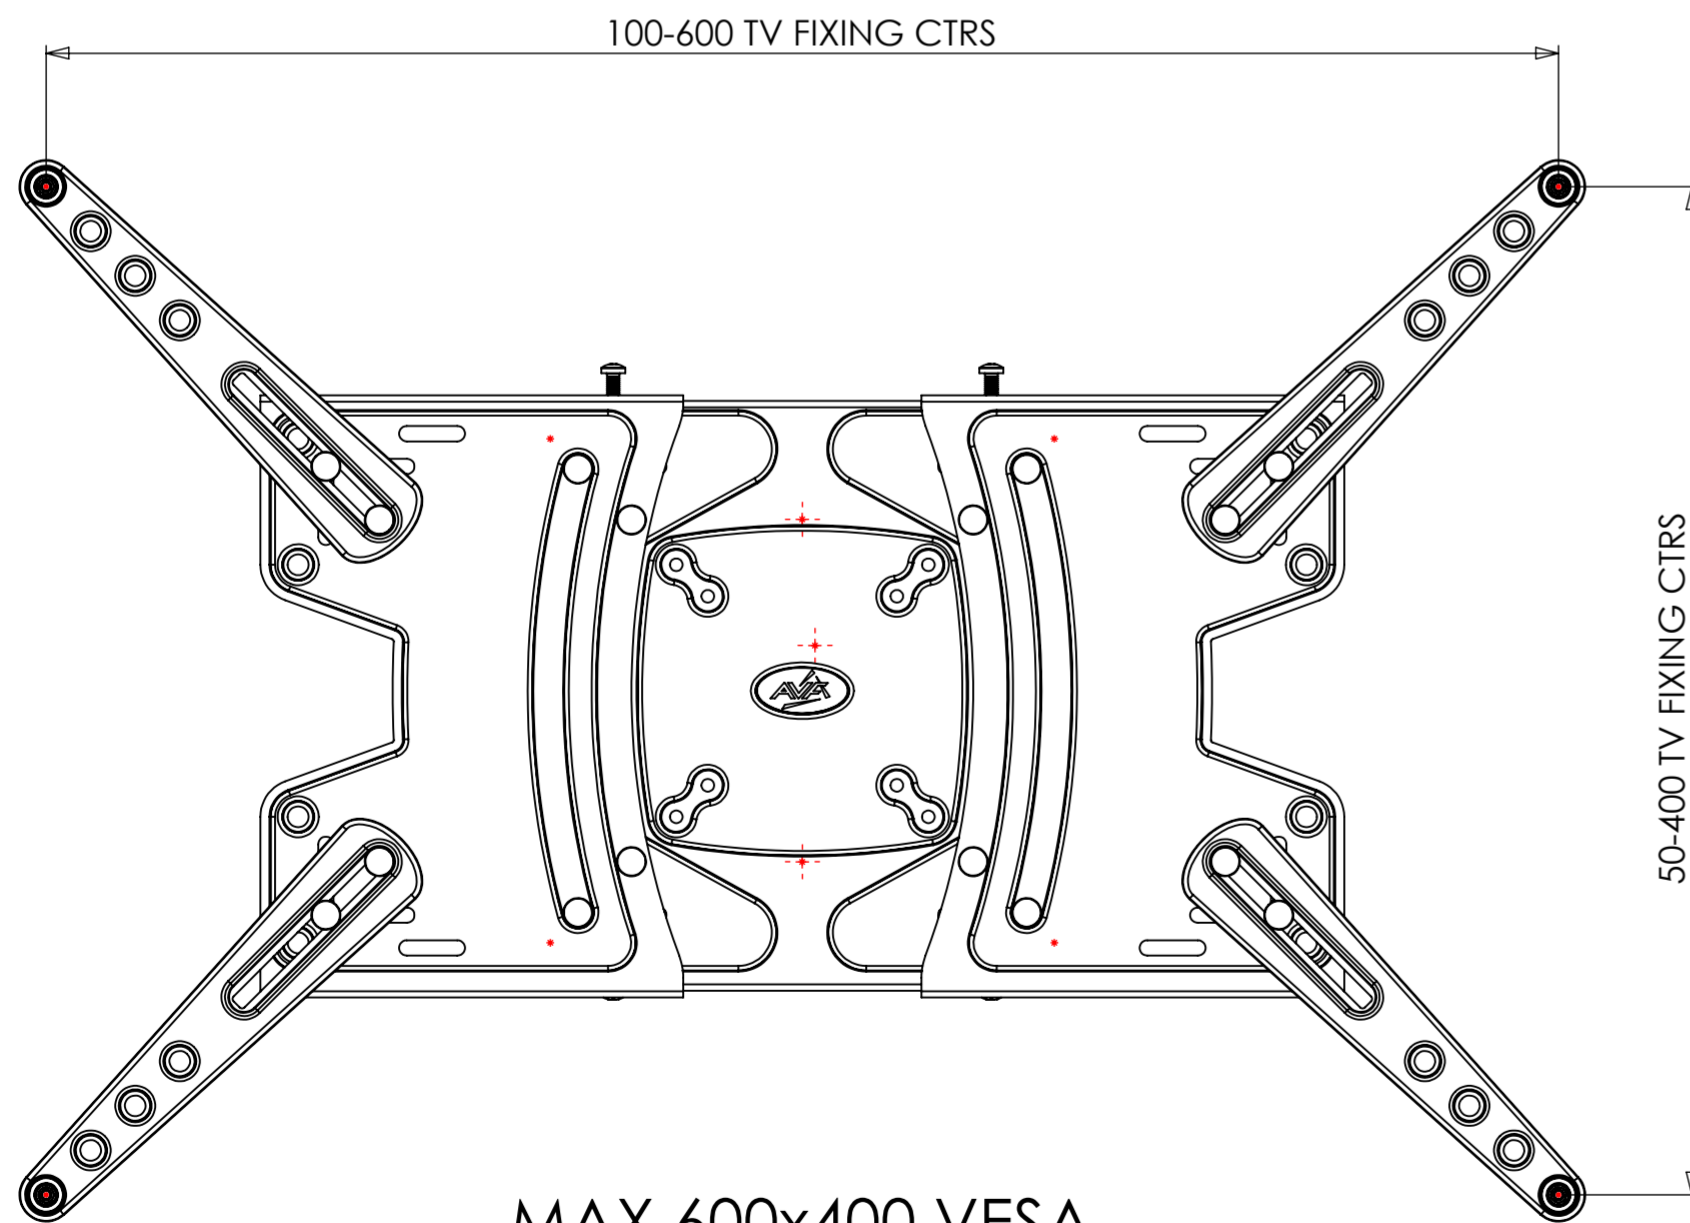

75/100/200 VESA

MAX 400x400 VESA

MAX 600x400 VESA

WEIGHT 3885.11 g
 (AS SHOWN WITHOUT PACKAGING OR FIXINGS)