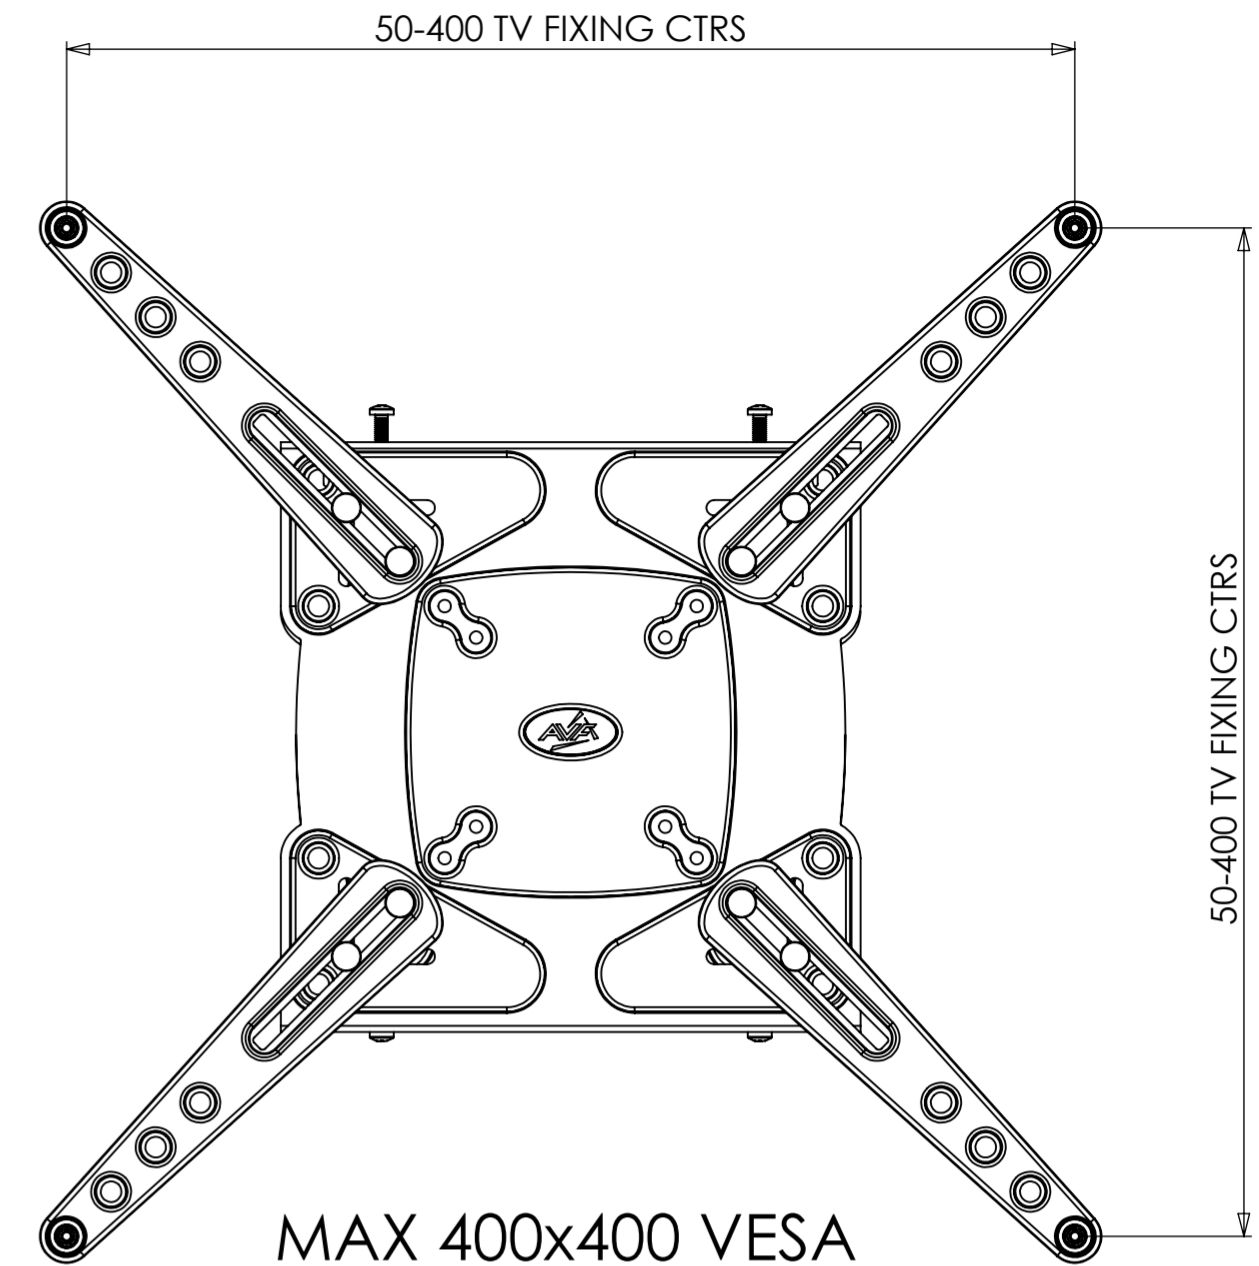

75/100/200 VESA

MAX 400x400 VESA

MAX 600x400 VESA

WEIGHT 3885.11 g
 (AS SHOWN WITHOUT PACKAGING OR FIXINGS)