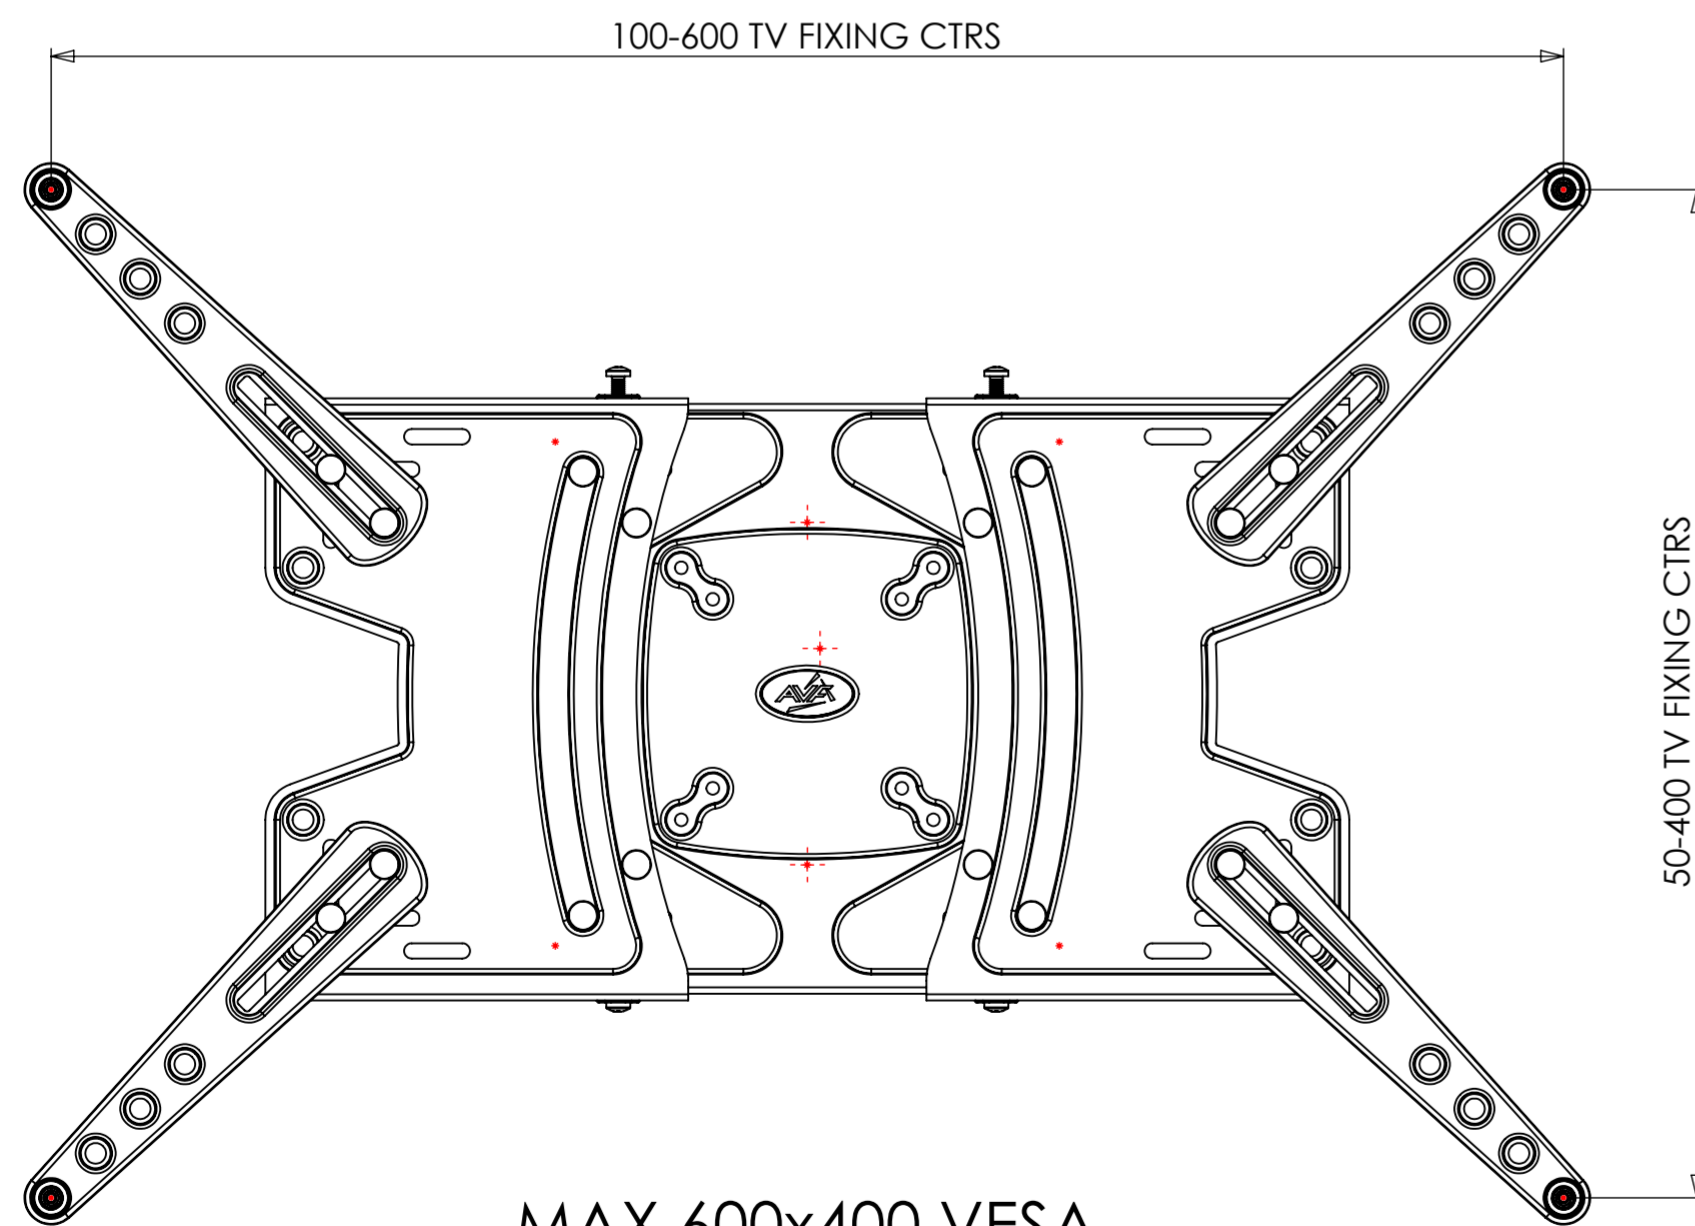

75/100/200 VESA

MAX 400x400 VESA

MAX 600x400 VESA

WEIGHT 3733.31 g
 (AS SHOWN WITHOUT PACKAGING OR FIXINGS)