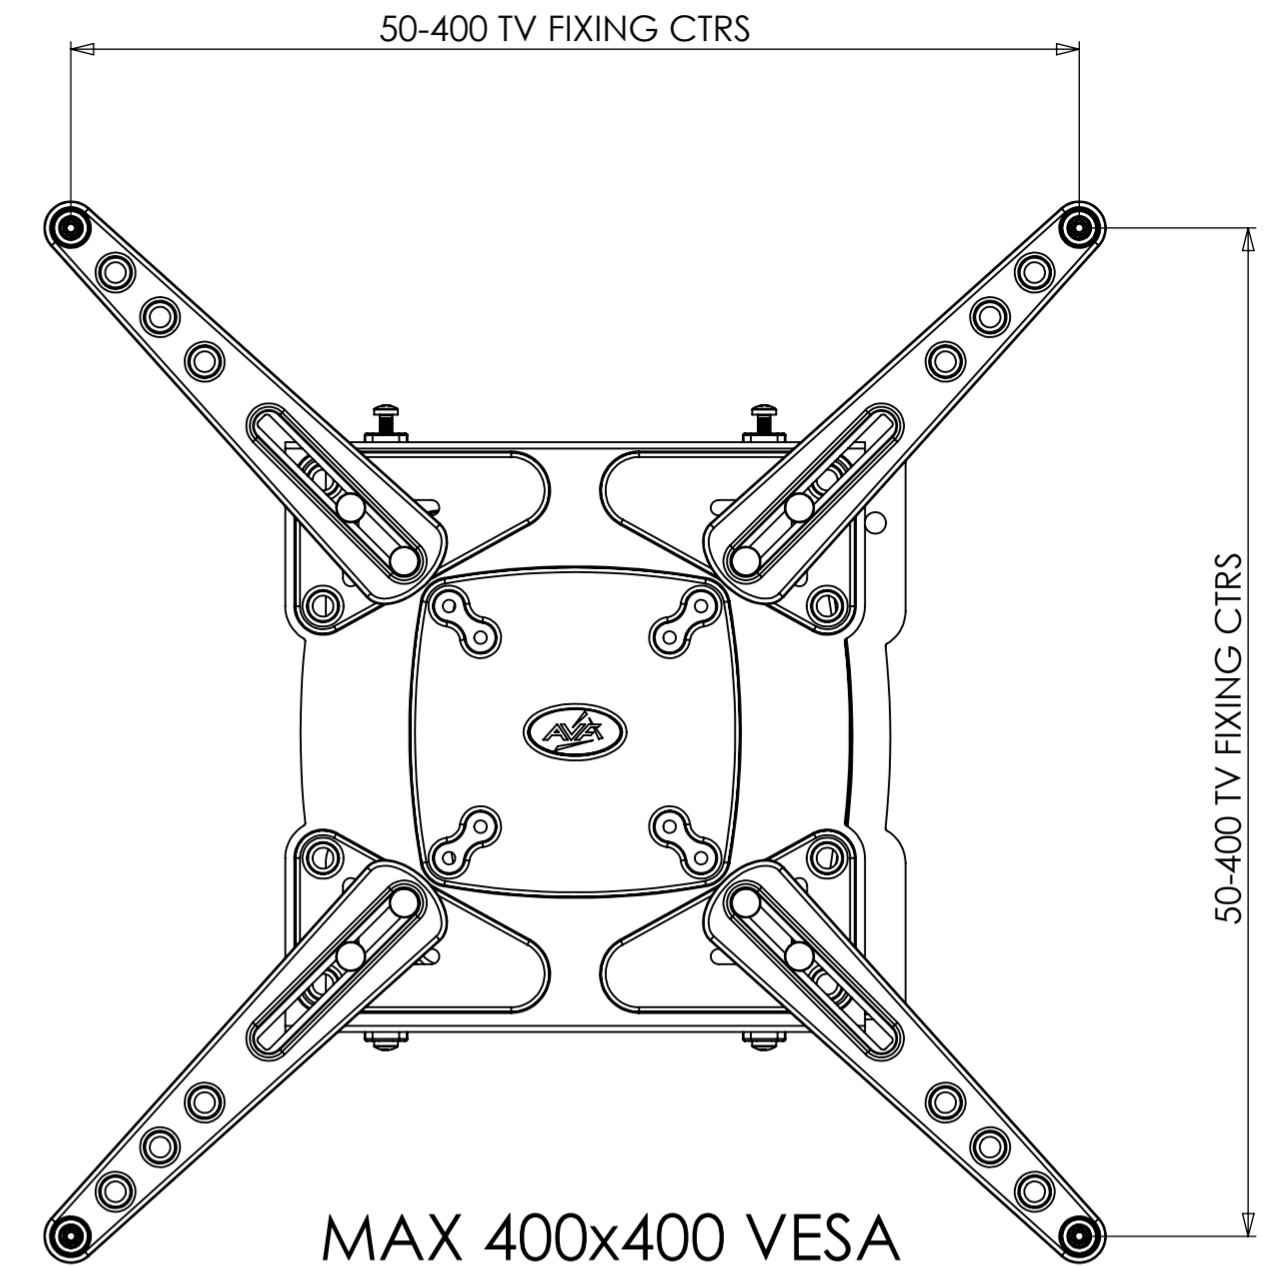

75/100/200 VESA

MAX 400x400 VESA

MAX 600x400 VESA

WEIGHT 3733.31 g
 (AS SHOWN WITHOUT PACKAGING OR FIXINGS)