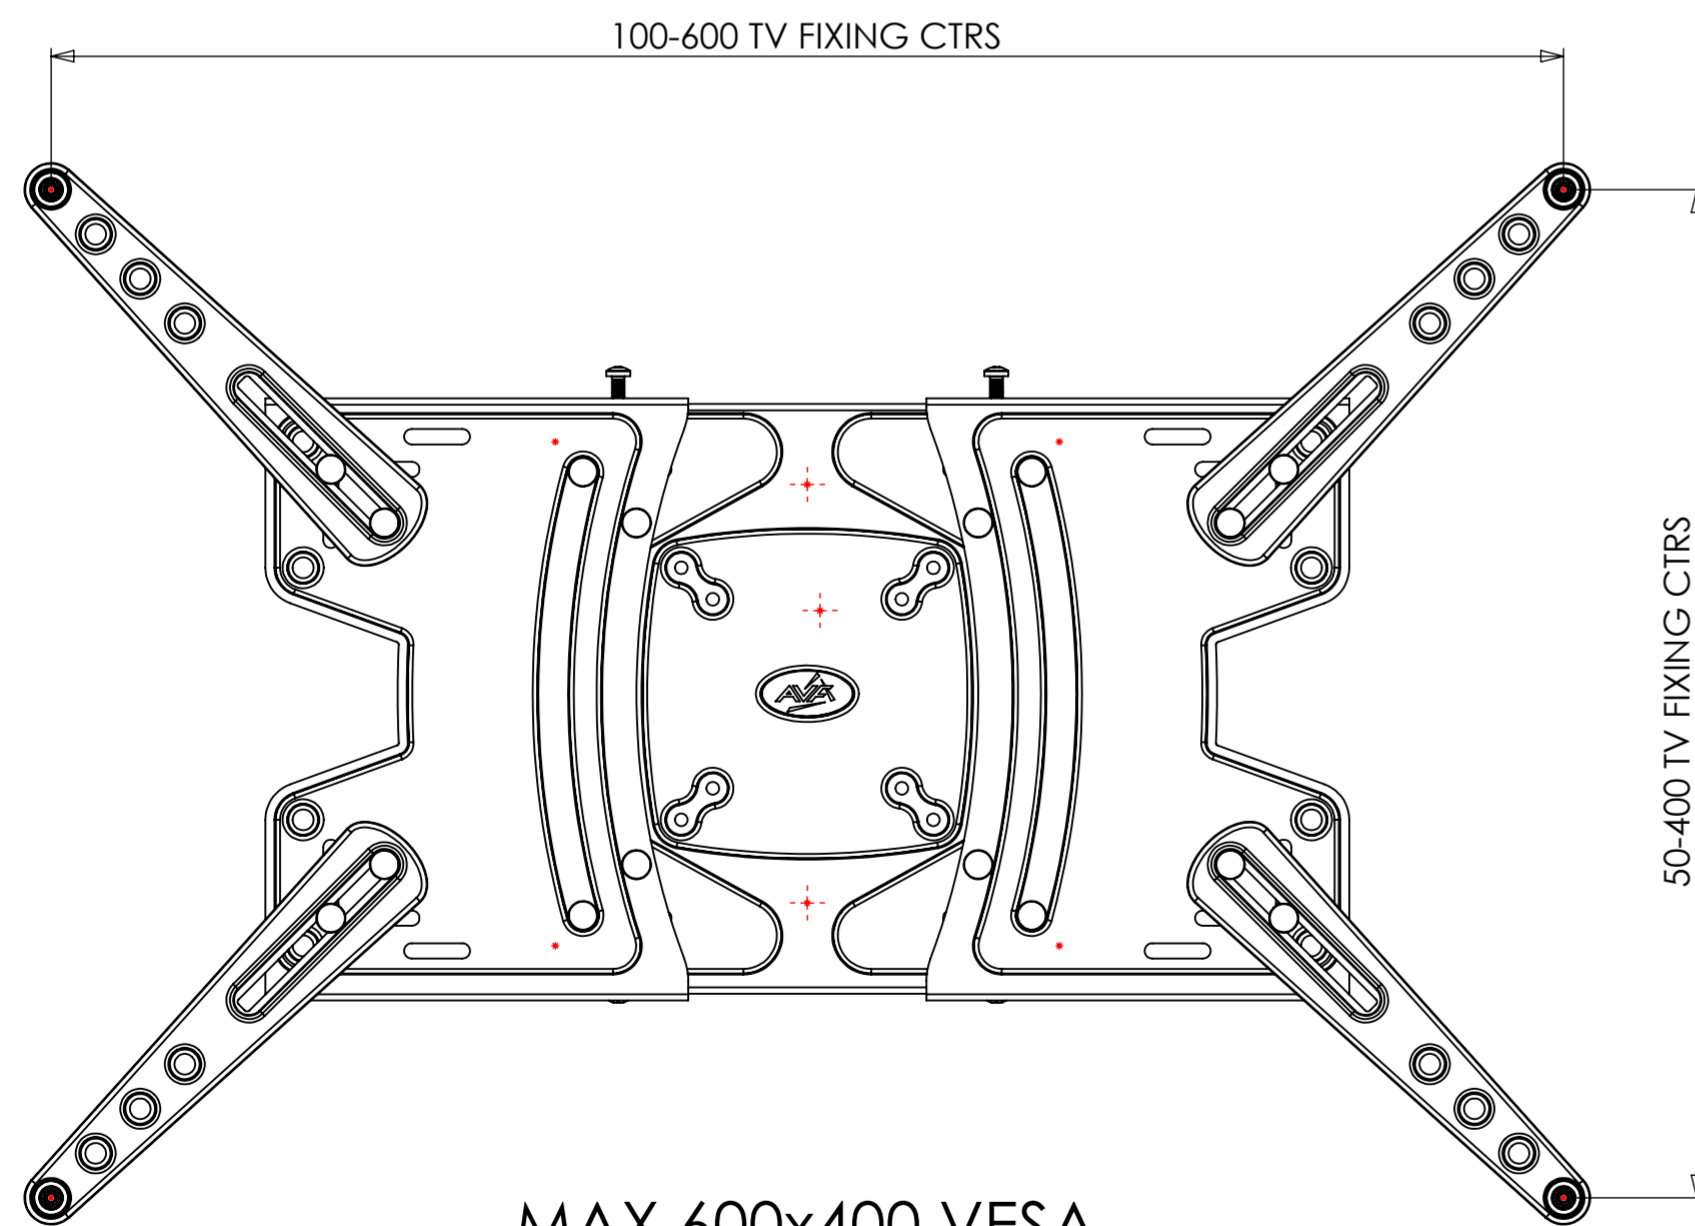

75/100/200 VESA

MAX 400x400 VESA

MAX 600x400 VESA

WEIGHT 3721.15 g
 (AS SHOWN WITHOUT PACKAGING OR FIXINGS)