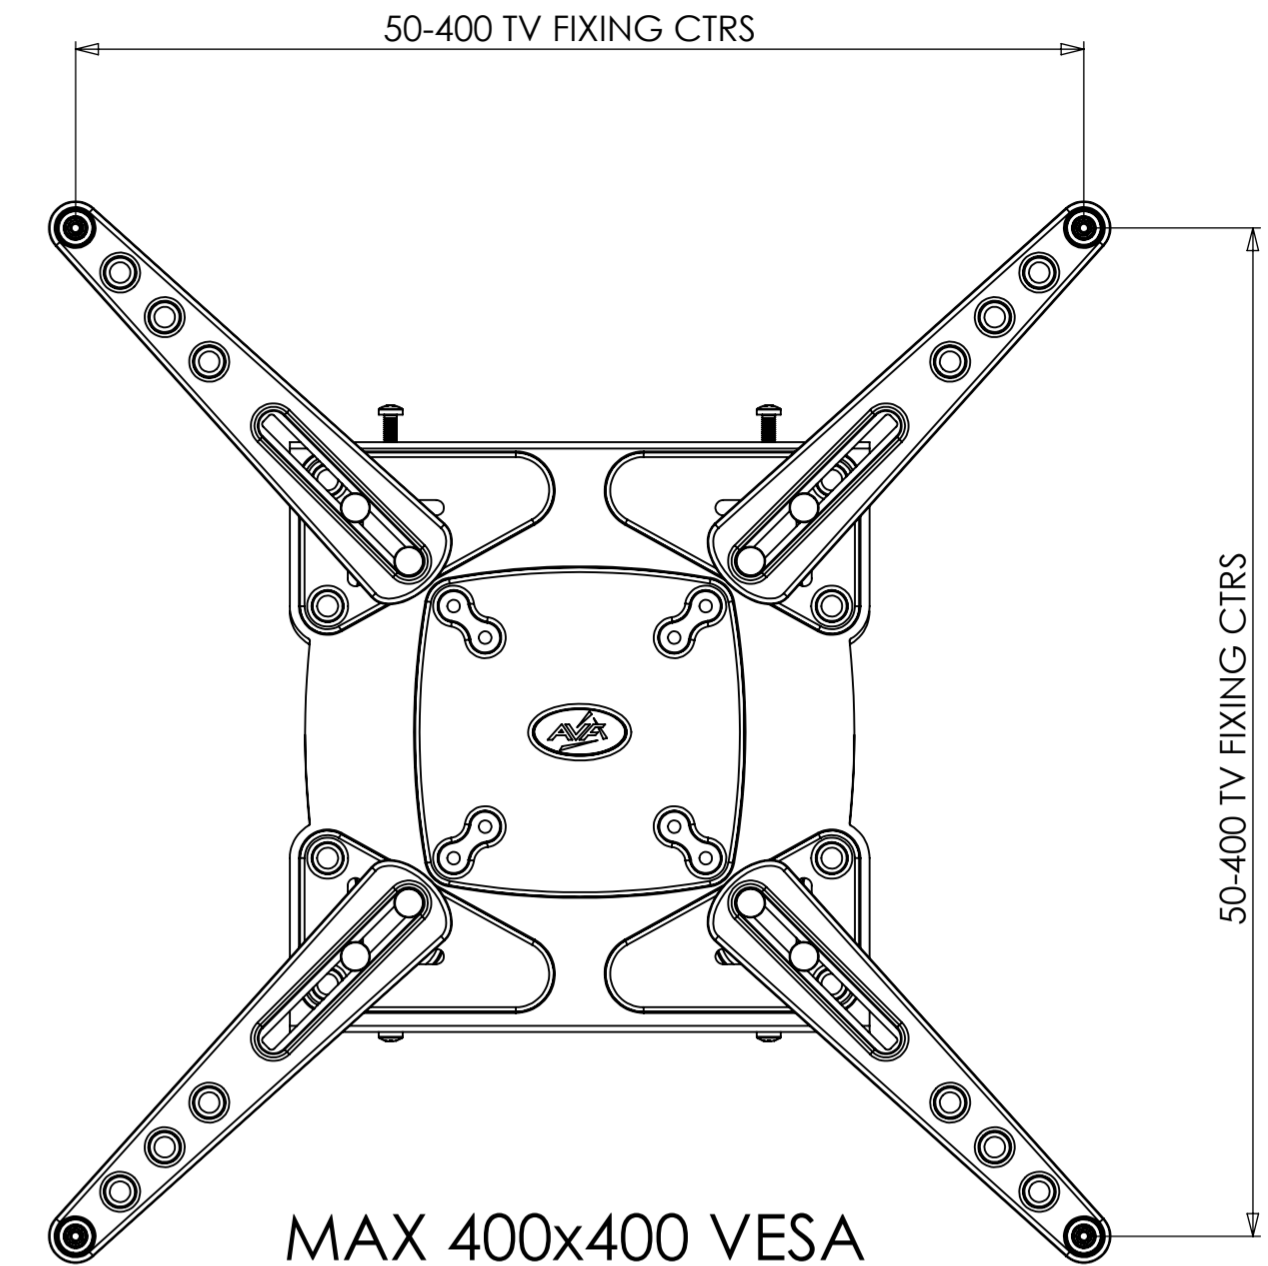

75/100/200 VESA

MAX 400x400 VESA

MAX 600x400 VESA

WEIGHT 3721.15 g
 (AS SHOWN WITHOUT PACKAGING OR FIXINGS)