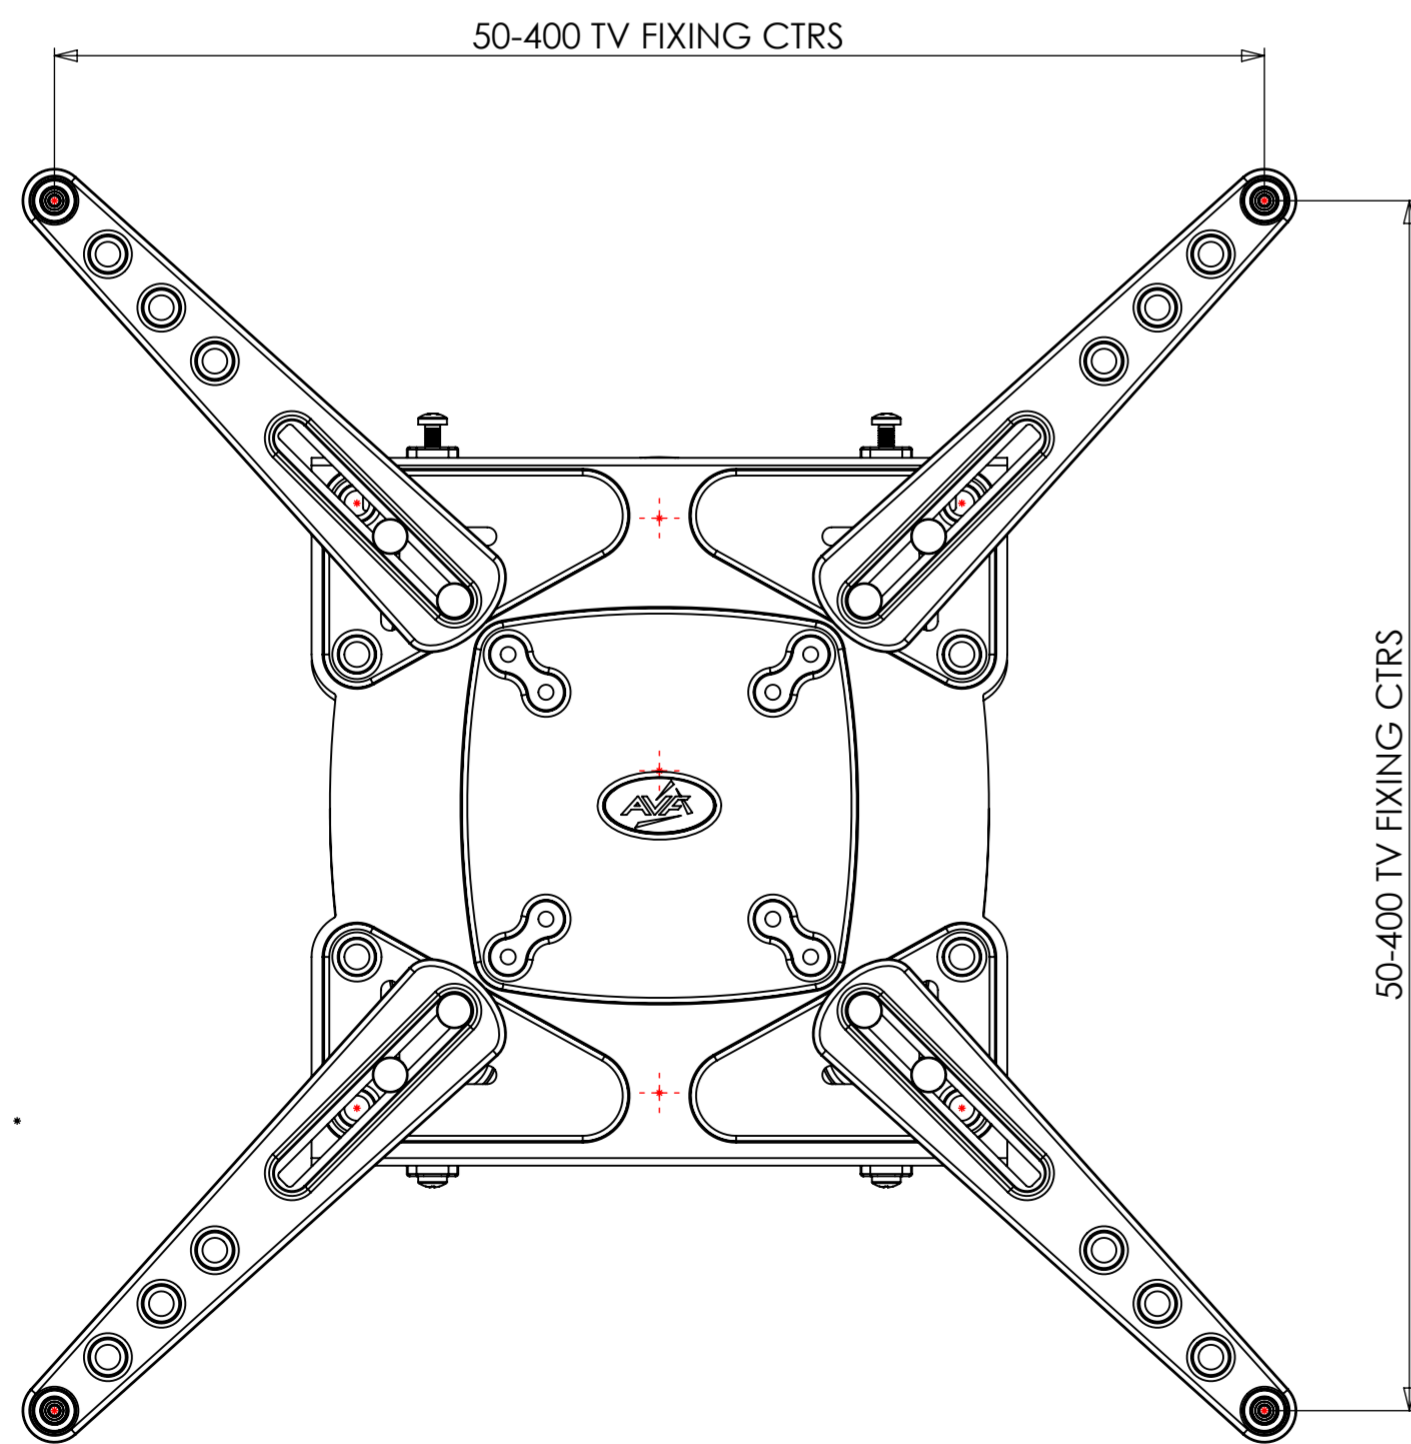

50/75/100/200 VESA

WEIGHT 4361.67 g  
(AS SHOWN WITHOUT PACKAGING OR FIXINGS)