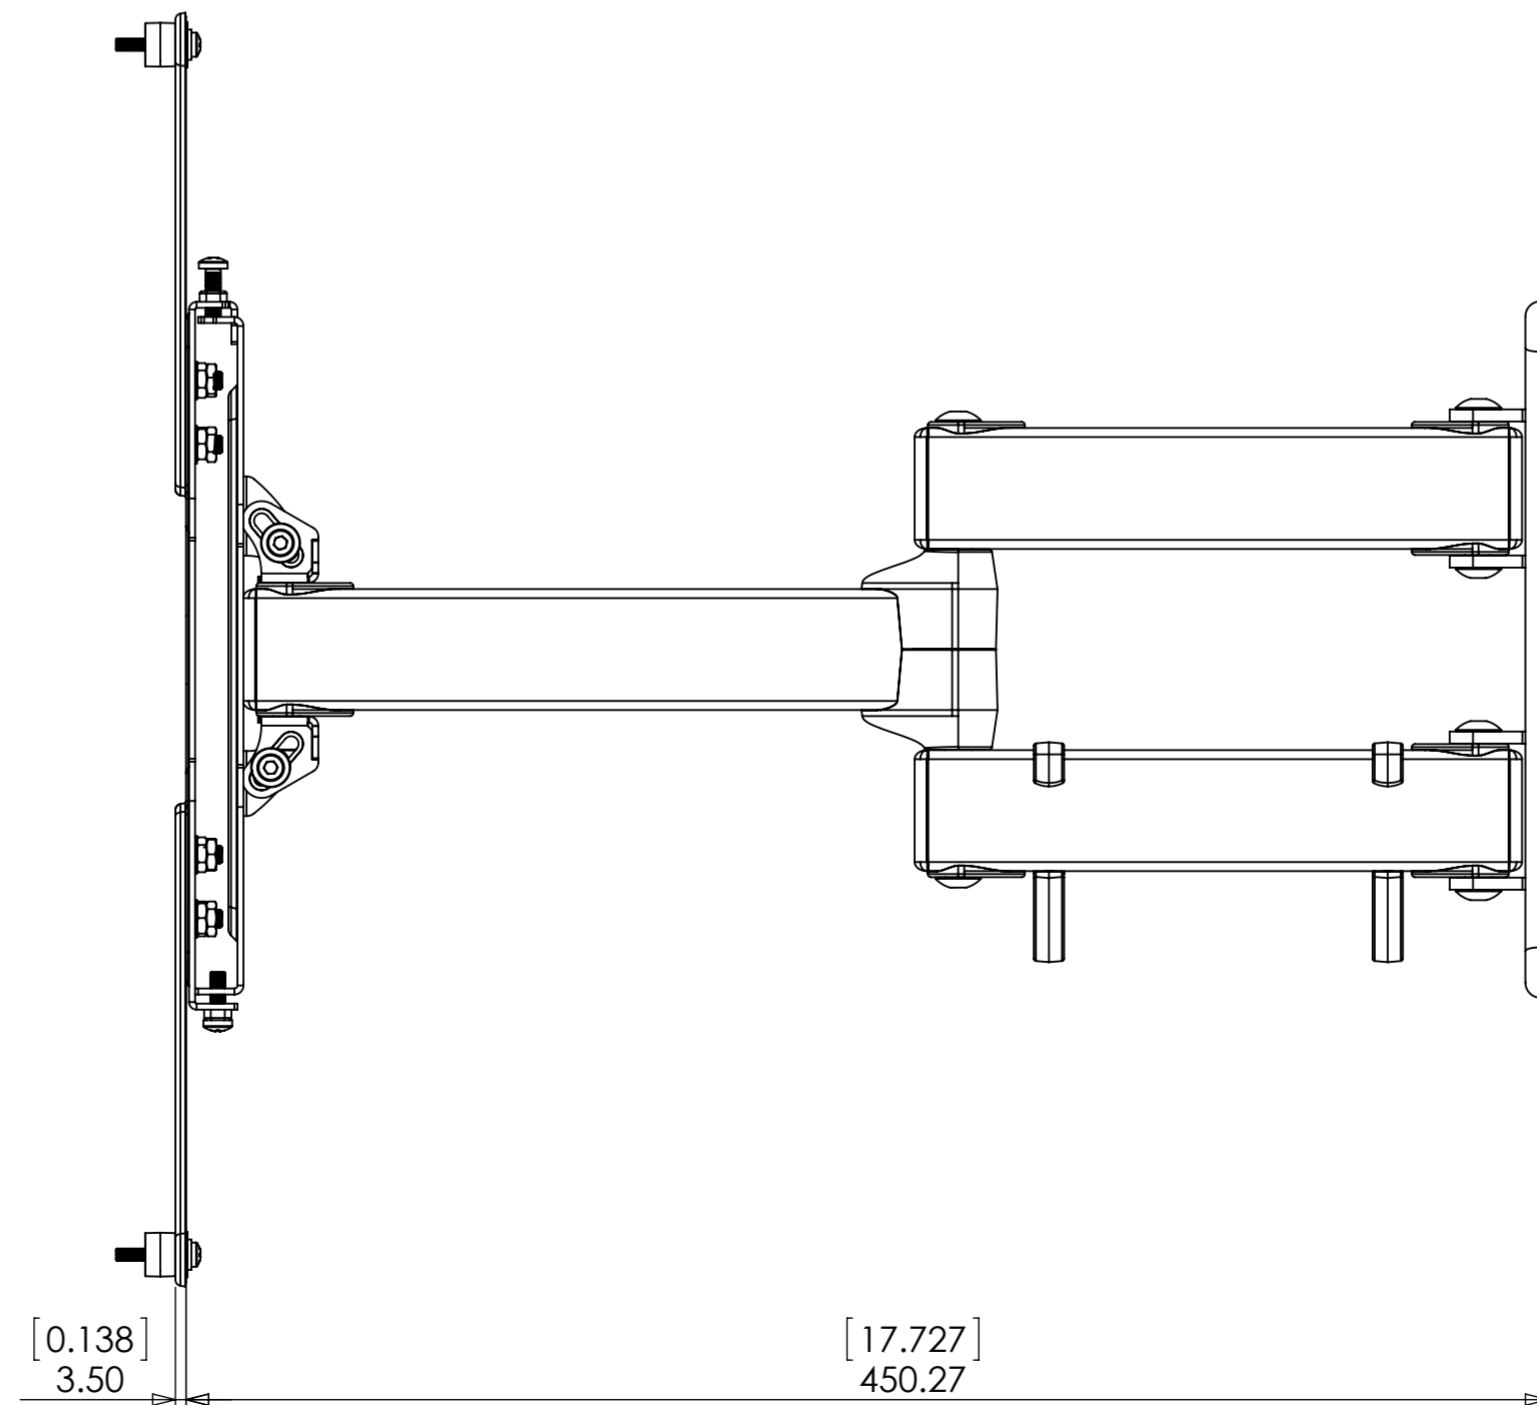

50/75/100/200 VESA

WEIGHT 4361.67 g  
(AS SHOWN WITHOUT PACKAGING OR FIXINGS)