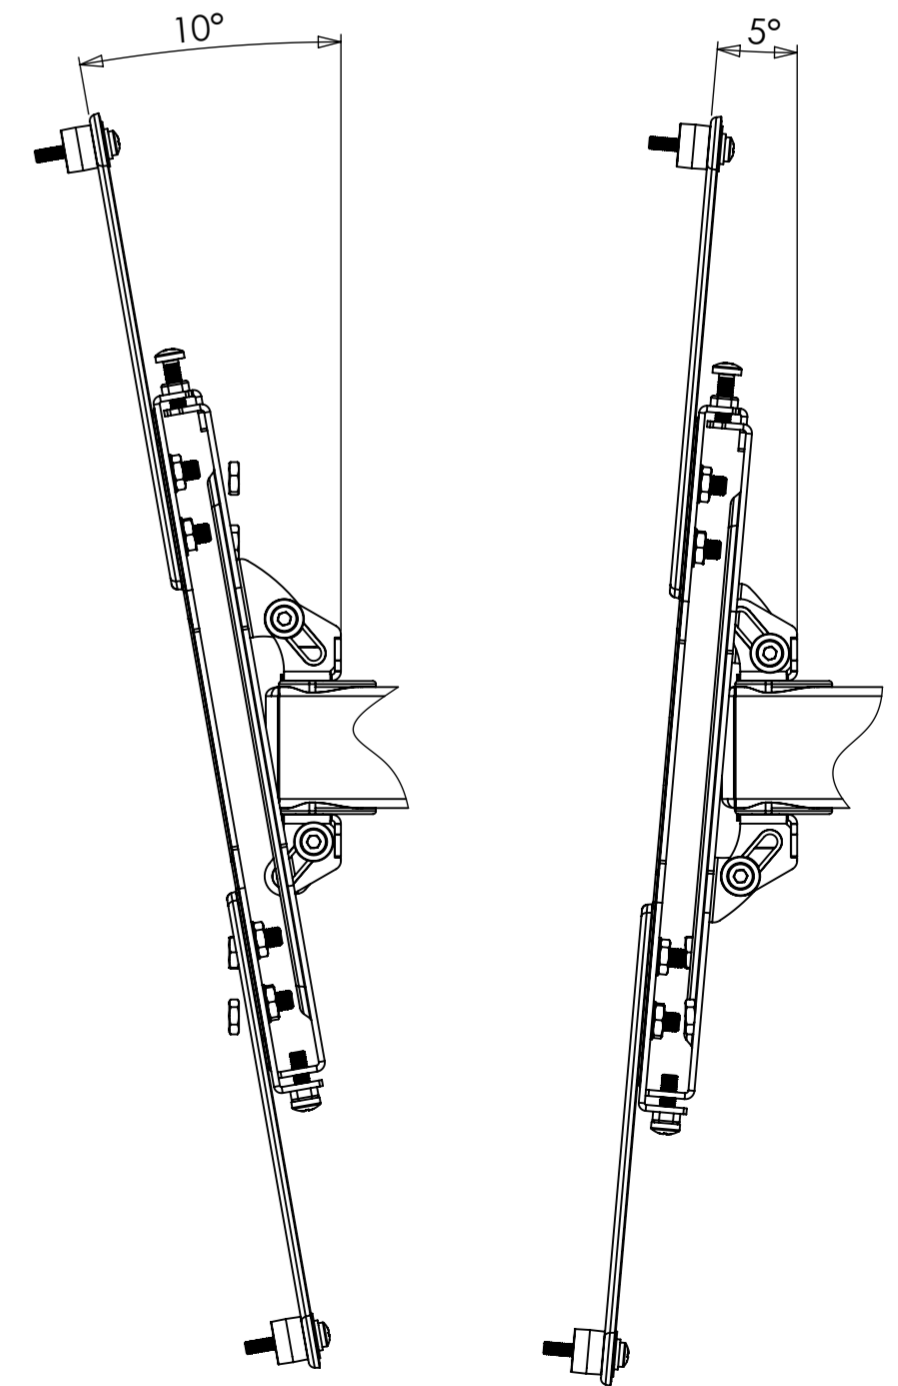

50/75/100/200 VESA

WEIGHT 4361.67 g  
(AS SHOWN WITHOUT PACKAGING OR FIXINGS)