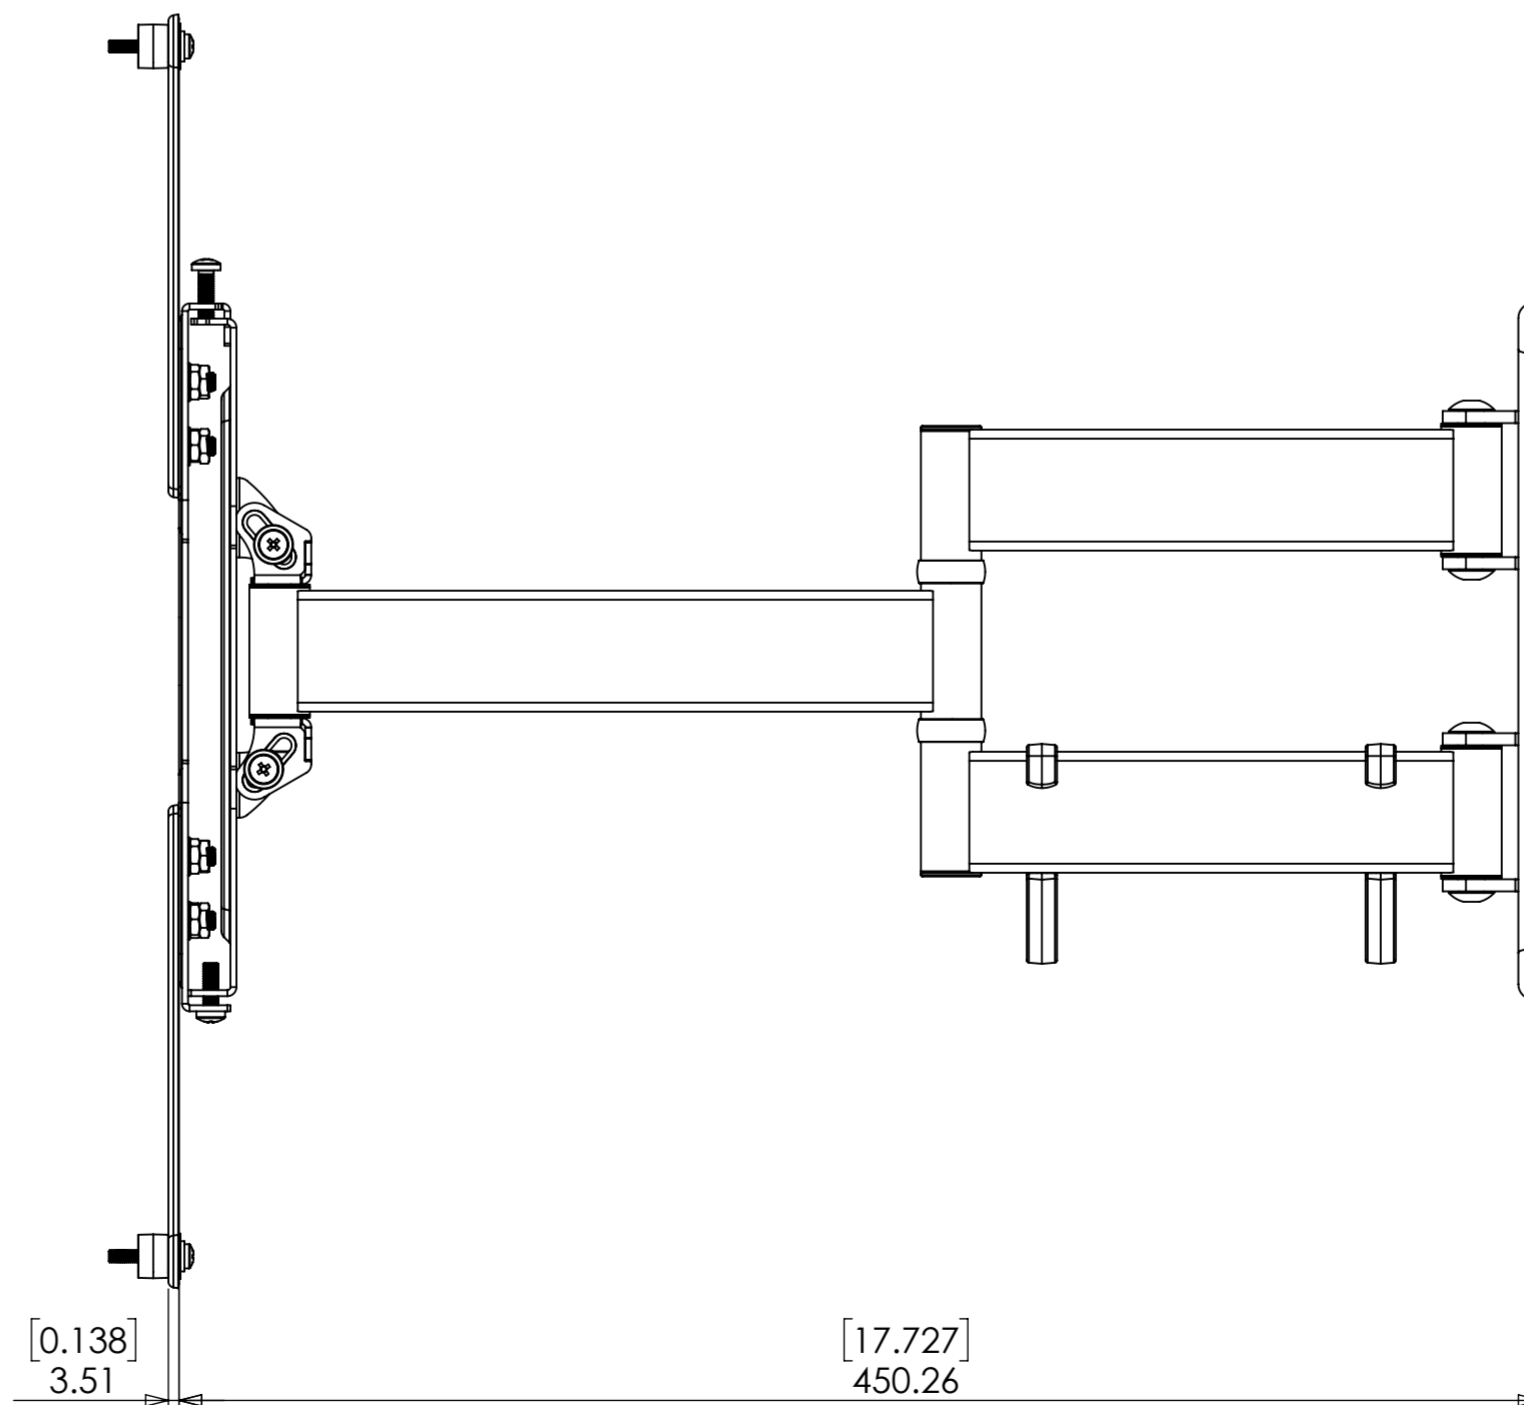

50/75/100/200 VESA

WEIGHT 4454.22 g
(AS SHOWN WITHOUT PACKAGING OR FIXINGS)