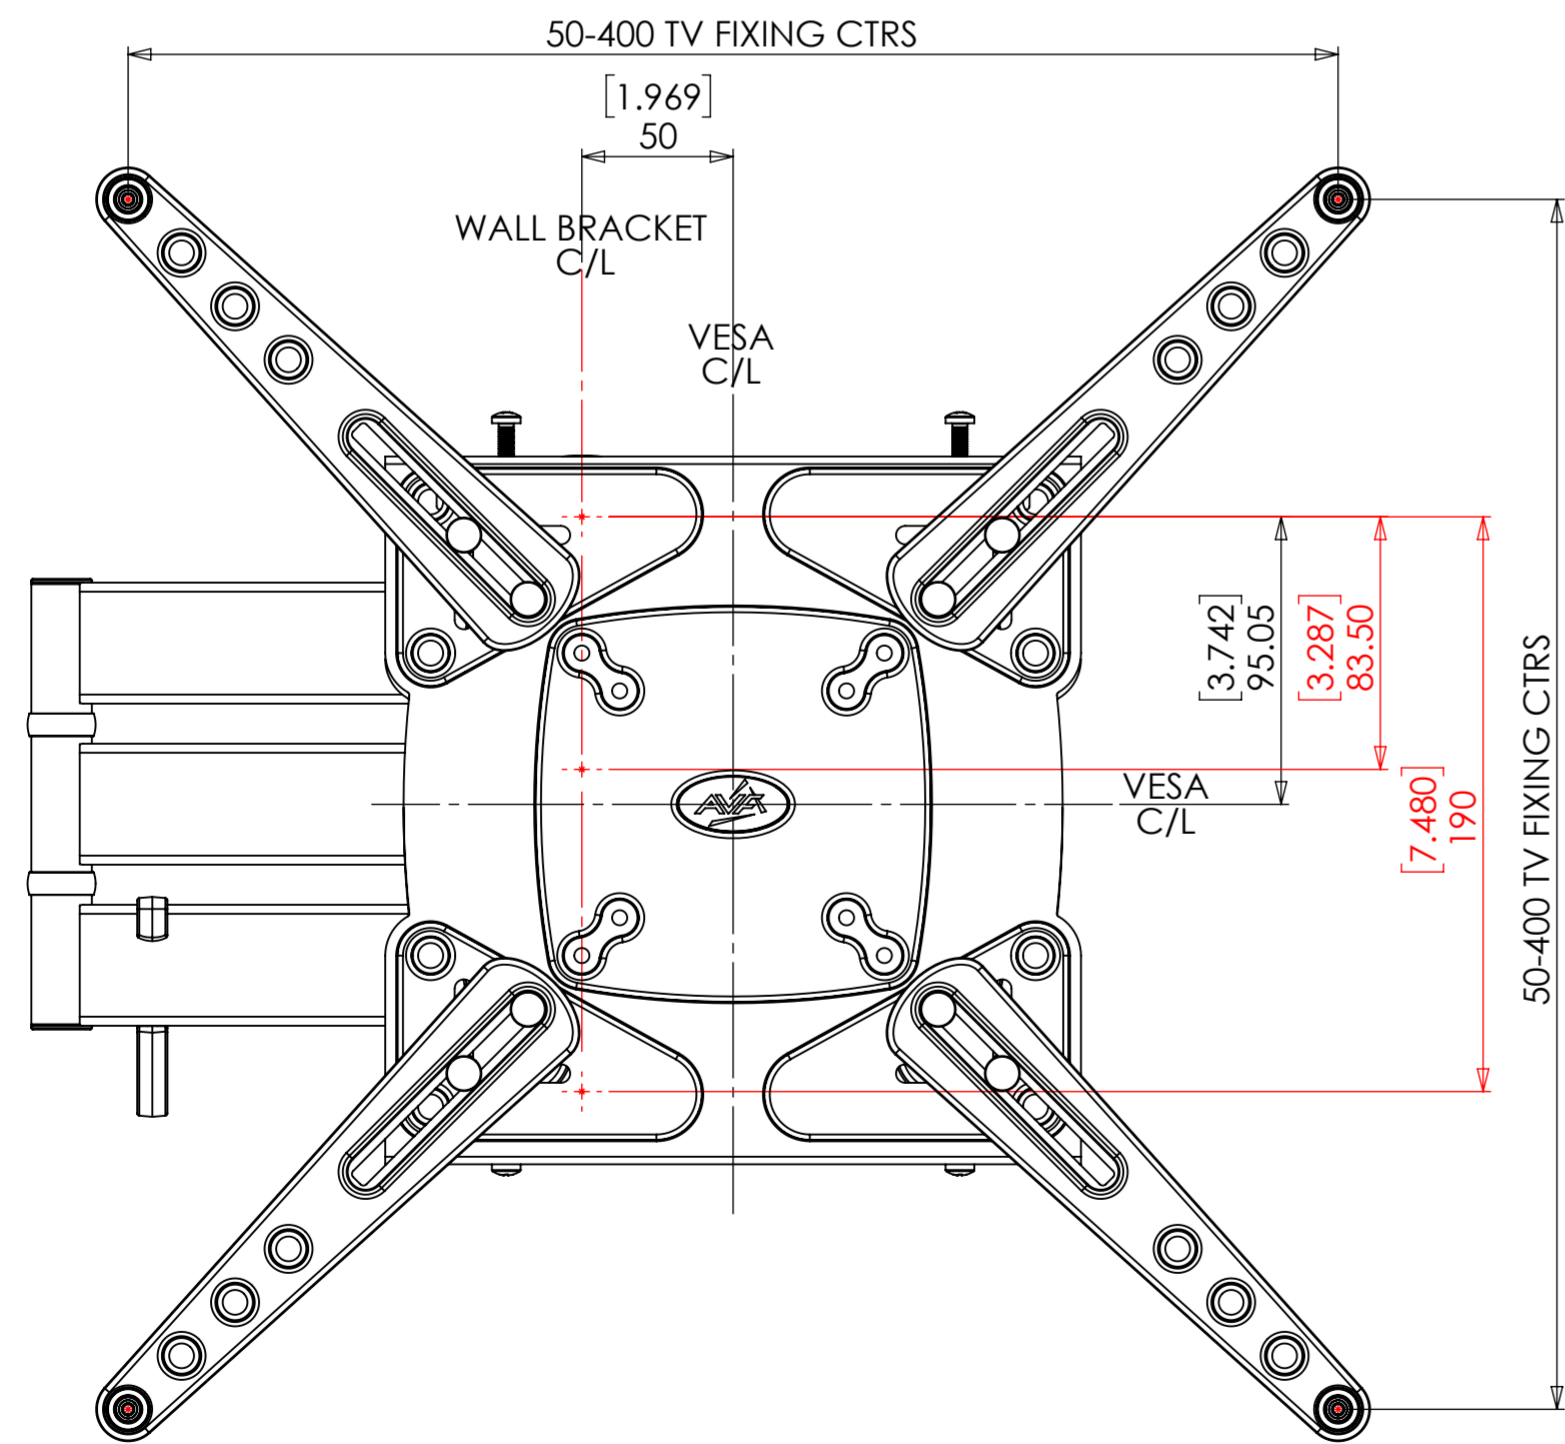

50/75/100/200 VESA

WEIGHT 4454.22 g
(AS SHOWN WITHOUT PACKAGING OR FIXINGS)