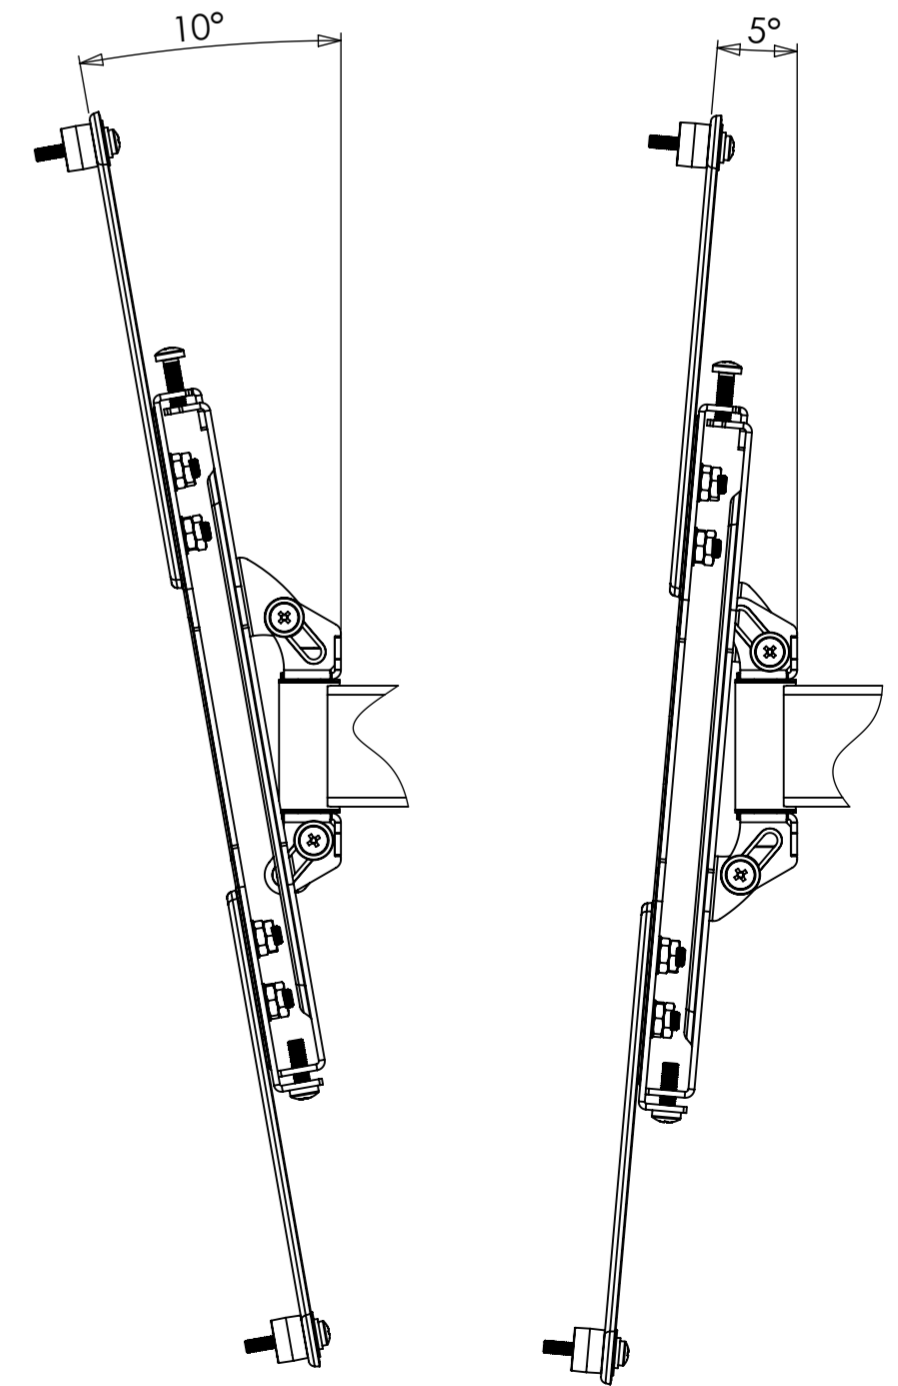

50/75/100/200 VESA

WEIGHT 4454.22 g
(AS SHOWN WITHOUT PACKAGING OR FIXINGS)