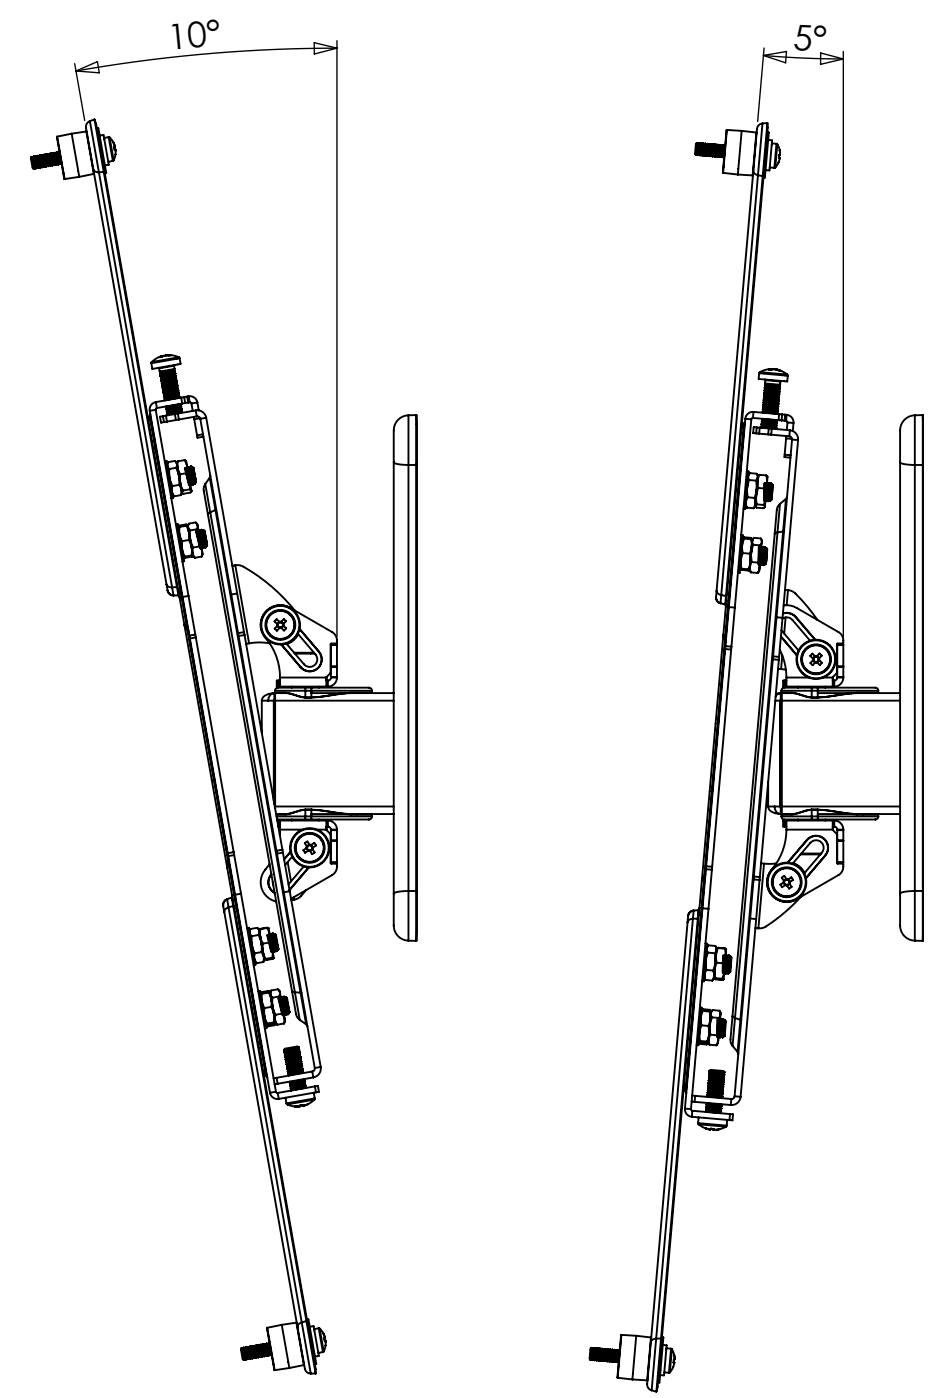

50/75/100/200 VESA

WEIGHT 2542.38 g  
(AS SHOWN WITHOUT PACKAGING OR FIXINGS)