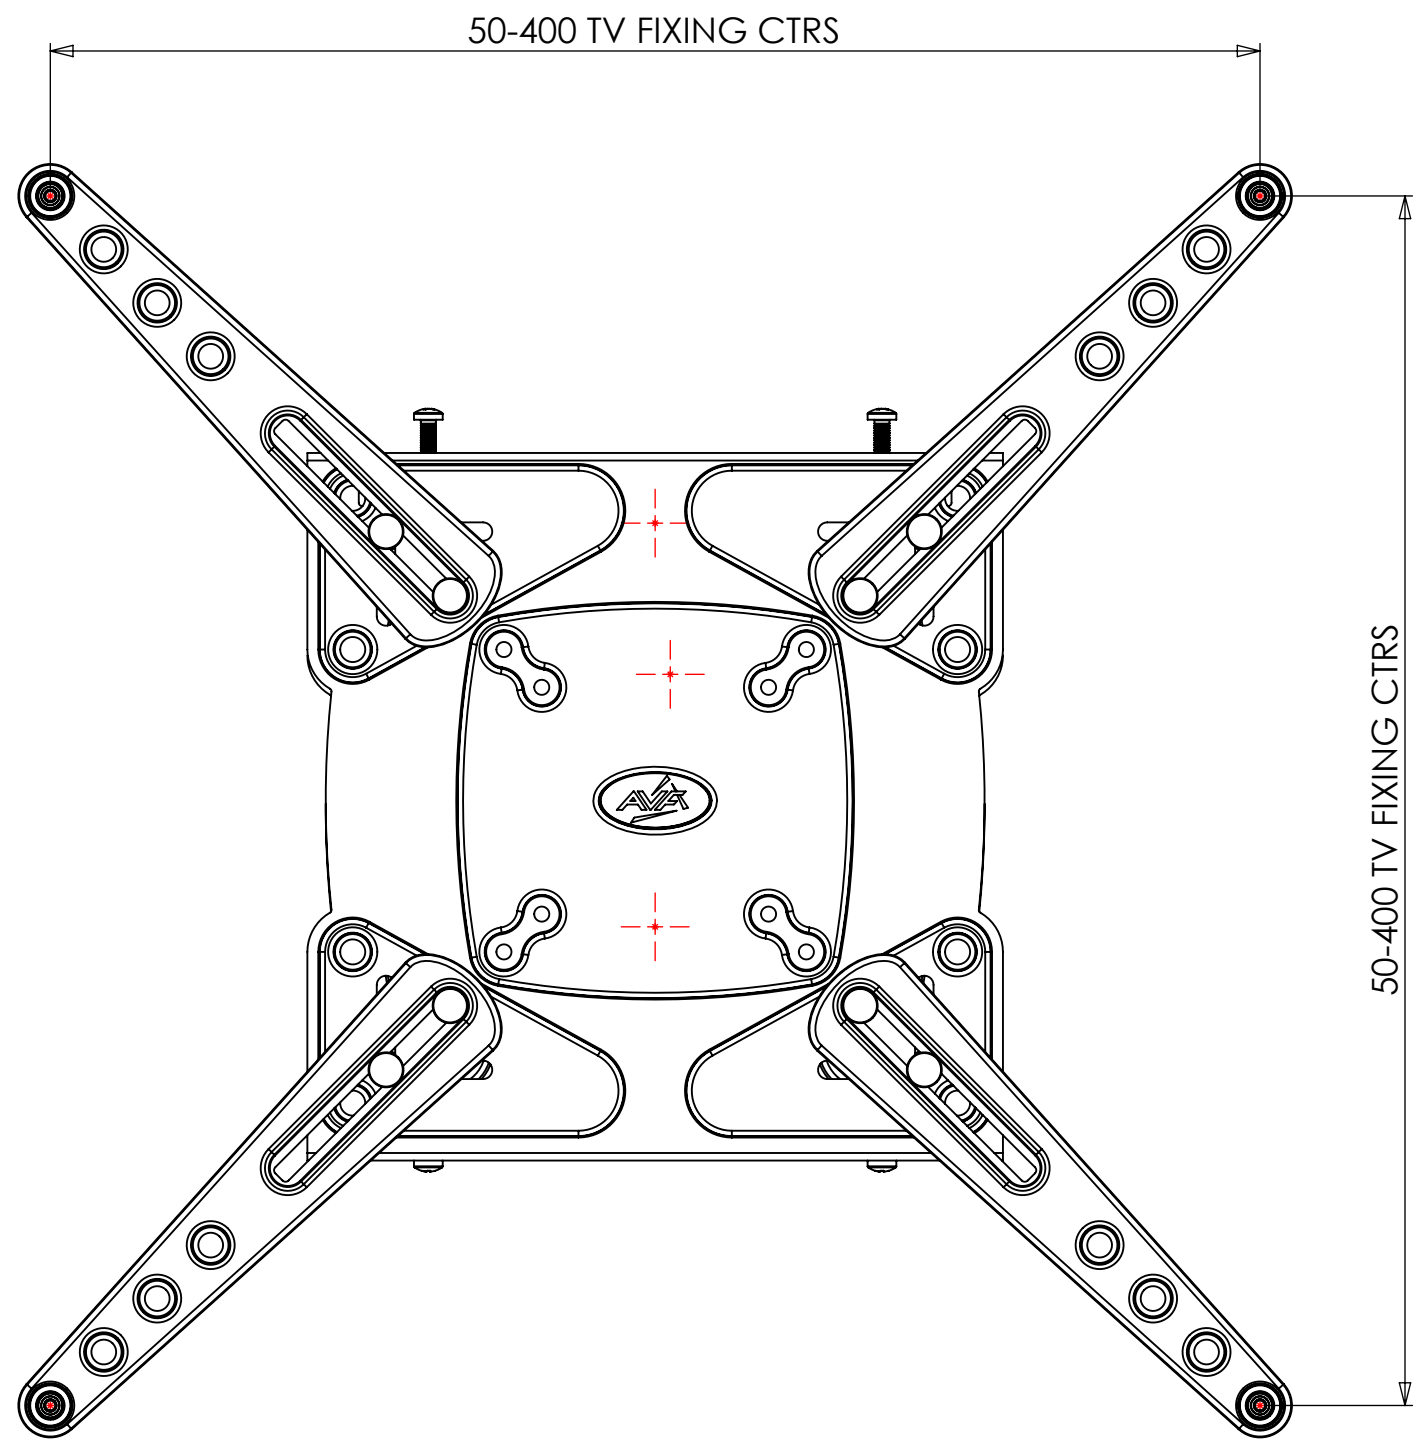

50/75/100/200 VESA

WEIGHT 2542.38 g  
(AS SHOWN WITHOUT PACKAGING OR FIXINGS)