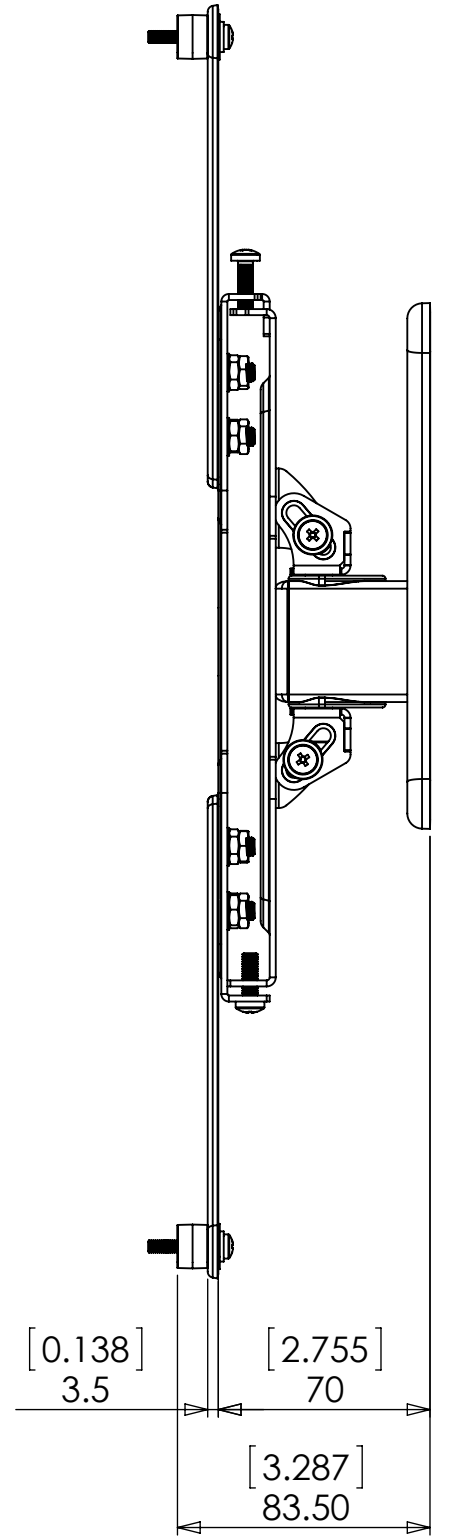

50/75/100/200 VESA

WEIGHT 2542.38 g  
(AS SHOWN WITHOUT PACKAGING OR FIXINGS)