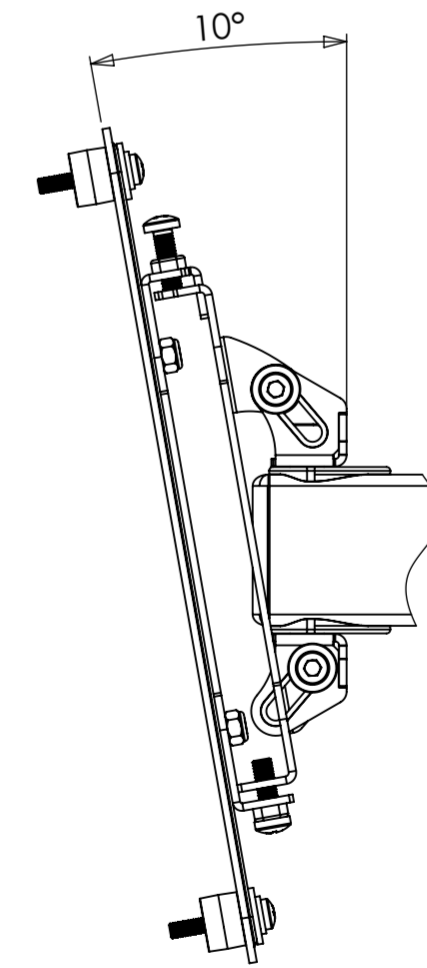

50/75/100 VESA

200 VESA

WEIGHT 2443.41 g
 (AS SHOWN WITHOUT PACKAGING OR FIXINGS)