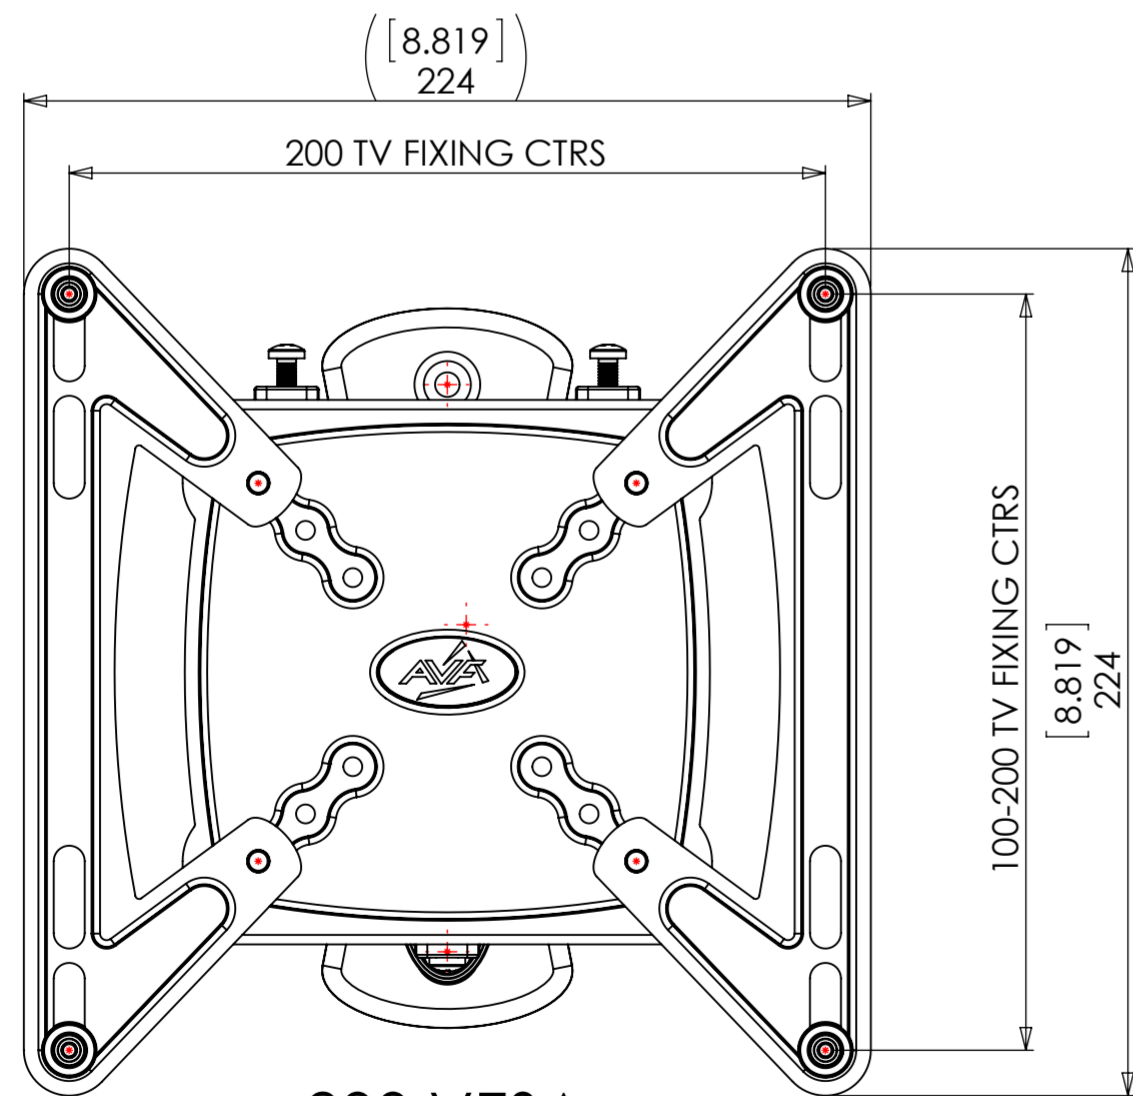

50/75/100 VESA

200 VESA

WEIGHT 2443.41 g
 (AS SHOWN WITHOUT PACKAGING OR FIXINGS)