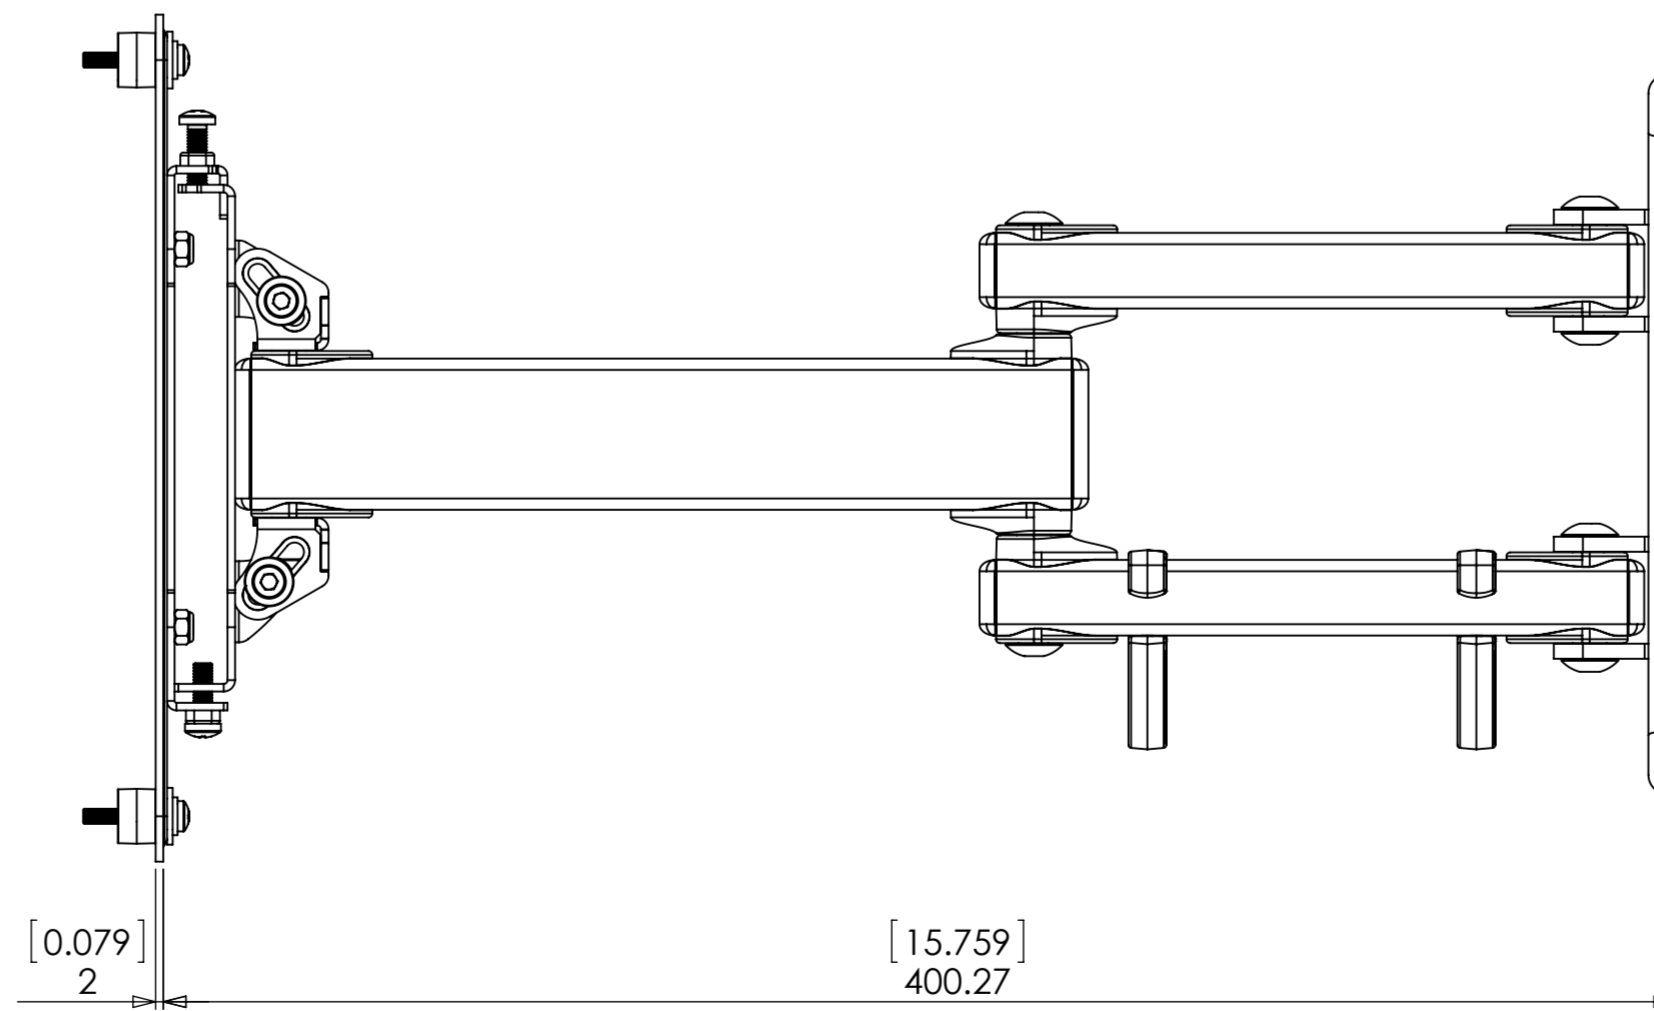

50/75/100 VESA

200 VESA

WEIGHT 2443.41 g
 (AS SHOWN WITHOUT PACKAGING OR FIXINGS)