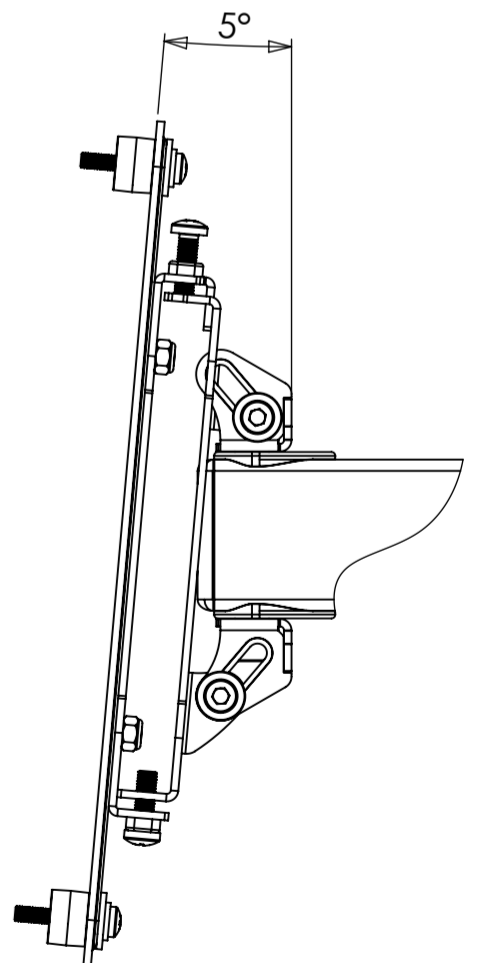

50/75/100 VESA

200 VESA

WEIGHT 2443.41 g
 (AS SHOWN WITHOUT PACKAGING OR FIXINGS)