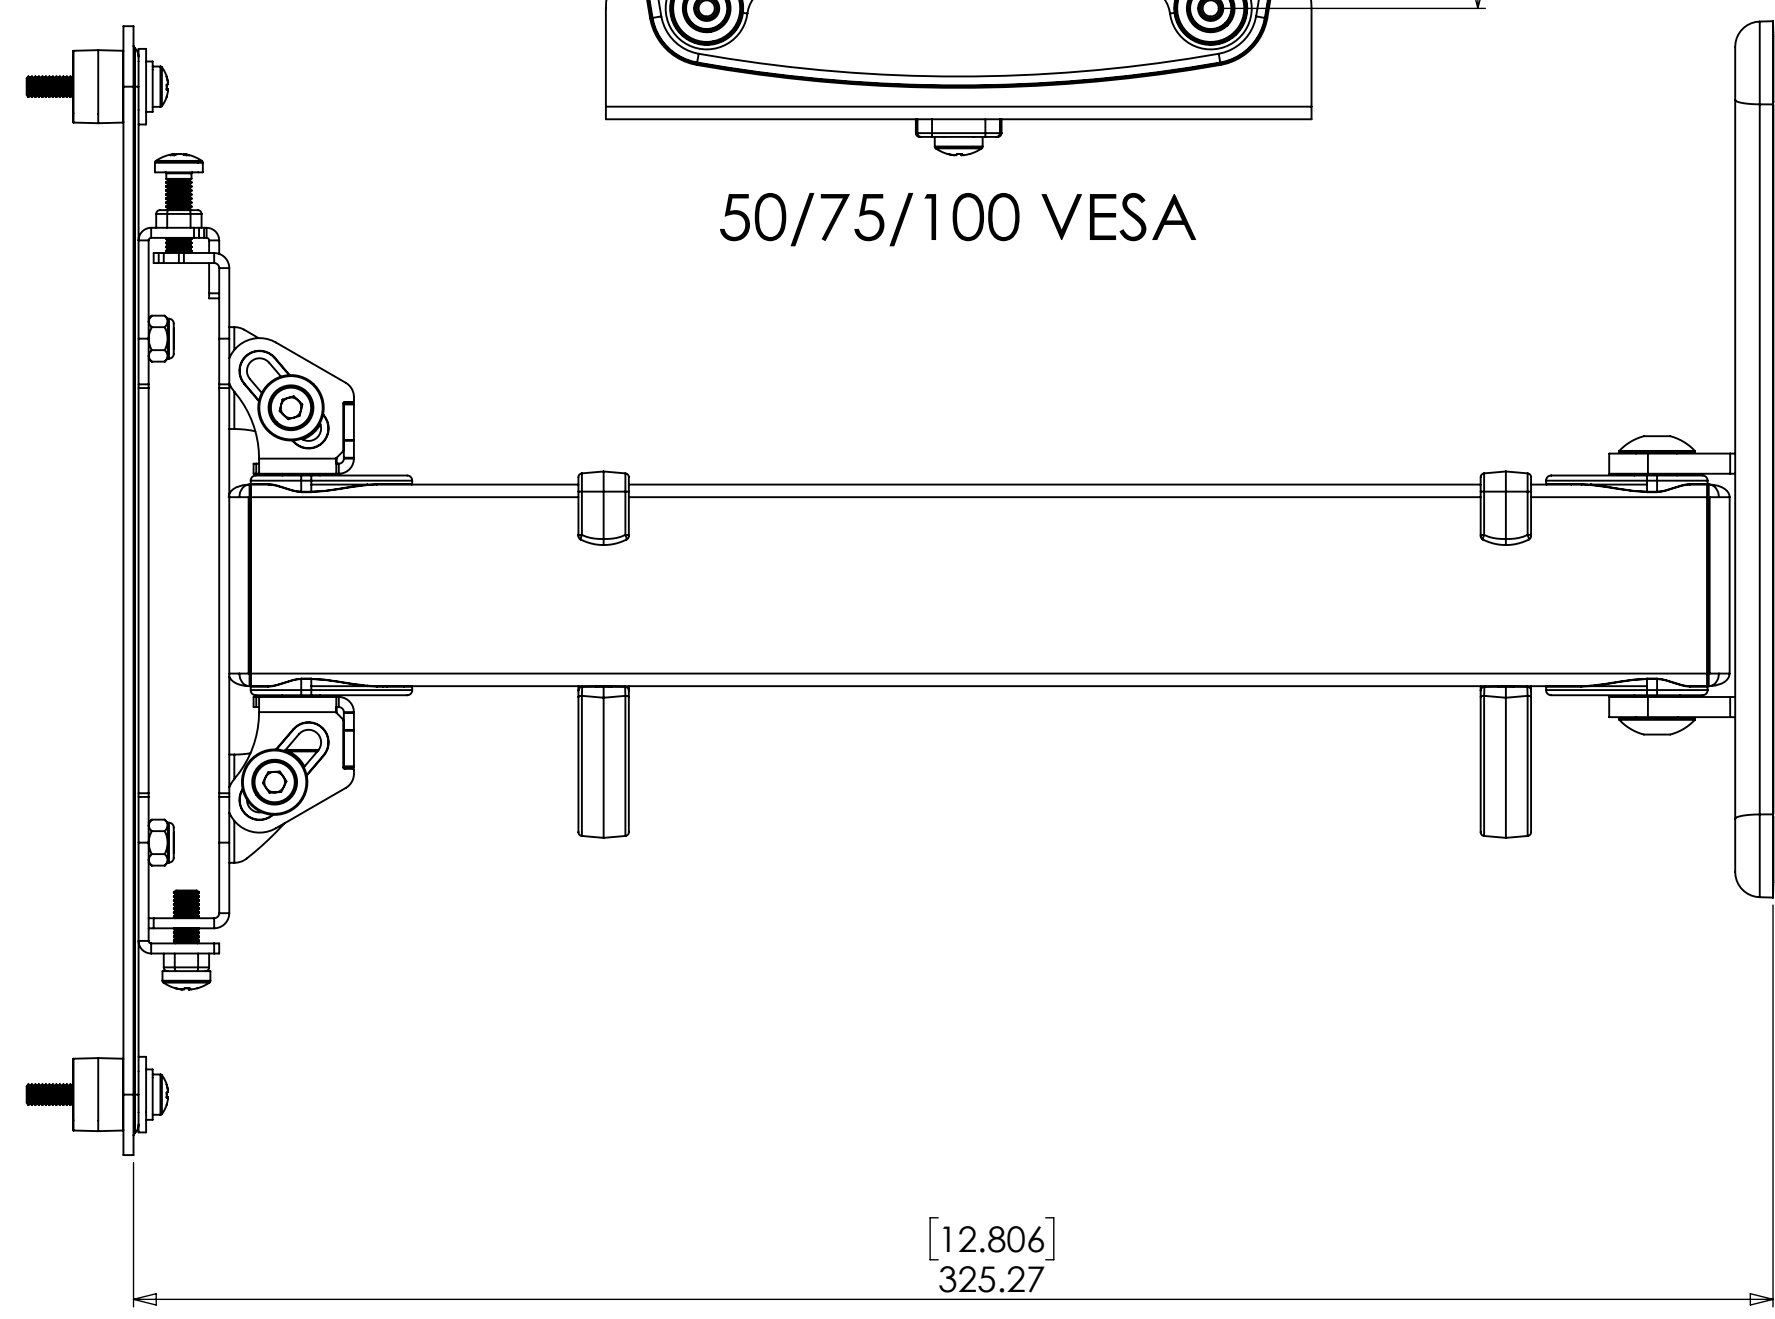

50/75/100 VESA

WEIGHT 1917.86 g
 (AS SHOWN WITHOUT PACKAGING OR FIXINGS)