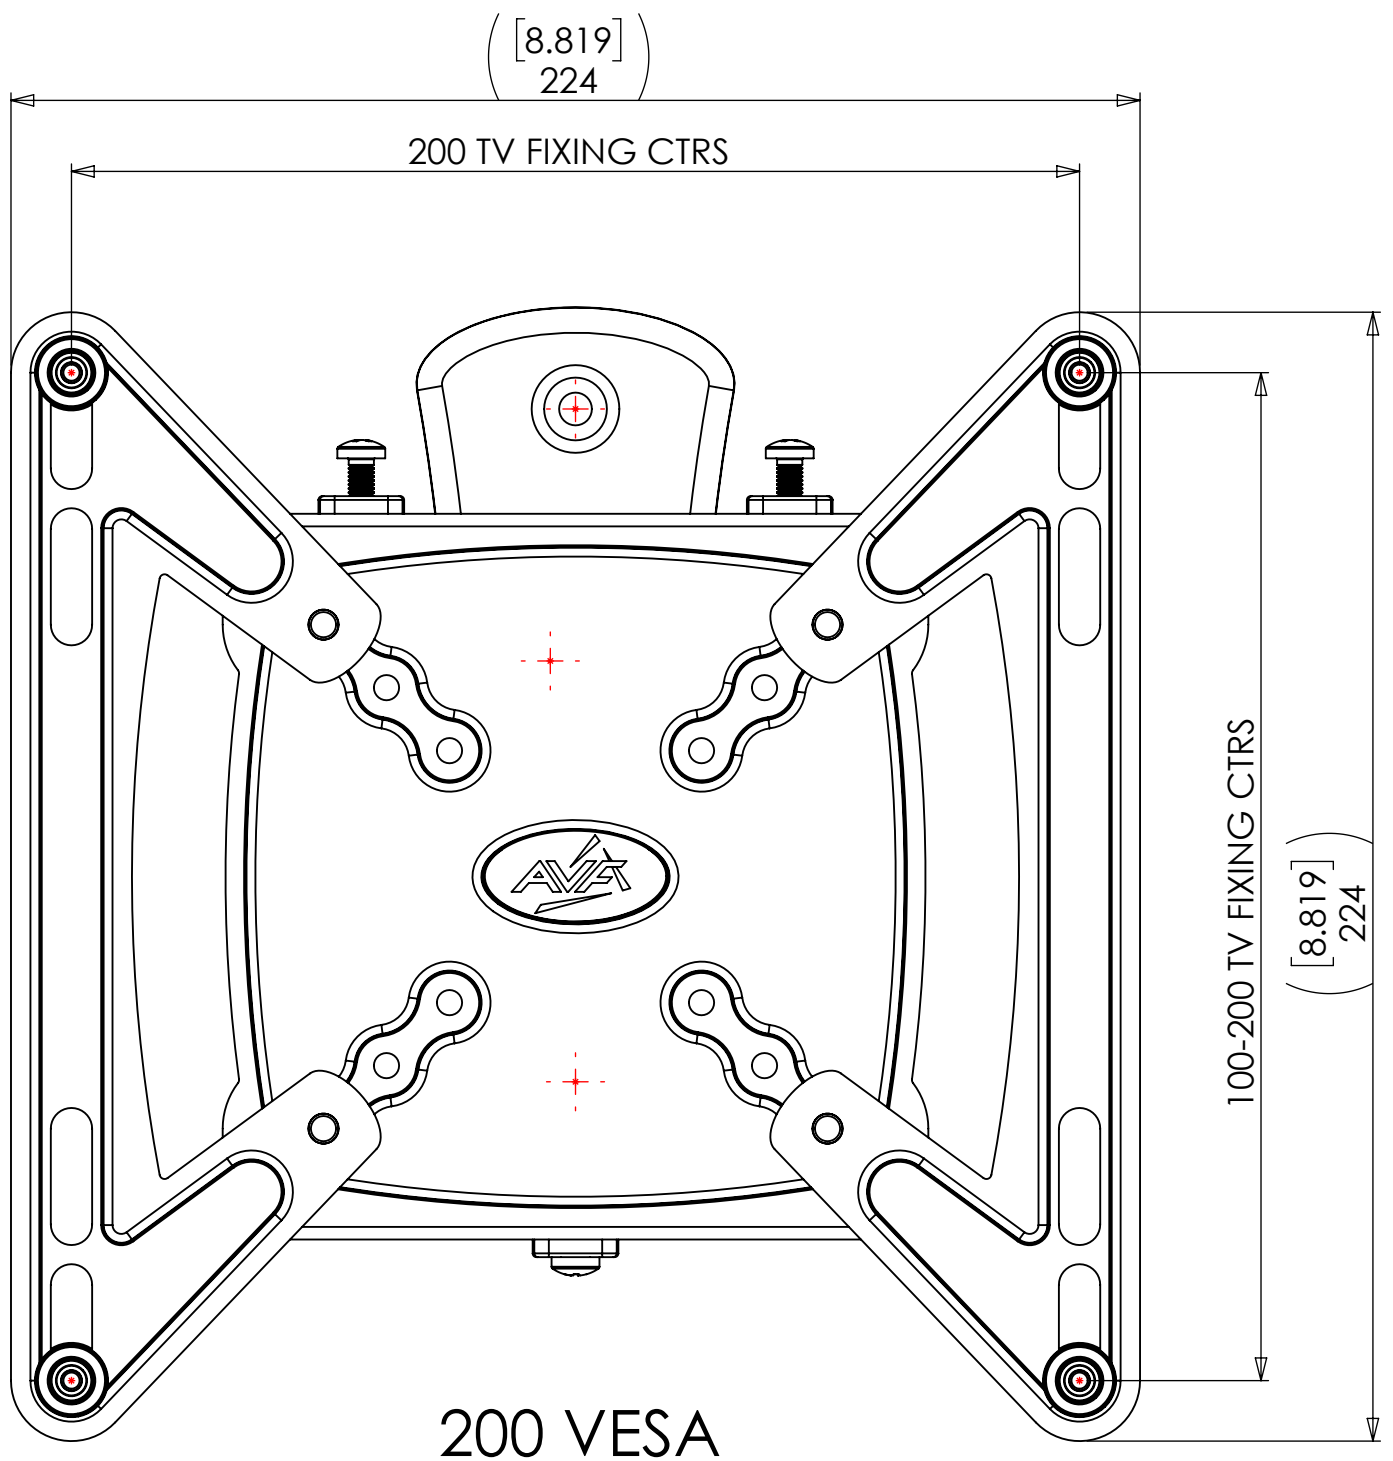

50/75/100 VESA

WEIGHT 1917.86 g
 (AS SHOWN WITHOUT PACKAGING OR FIXINGS)