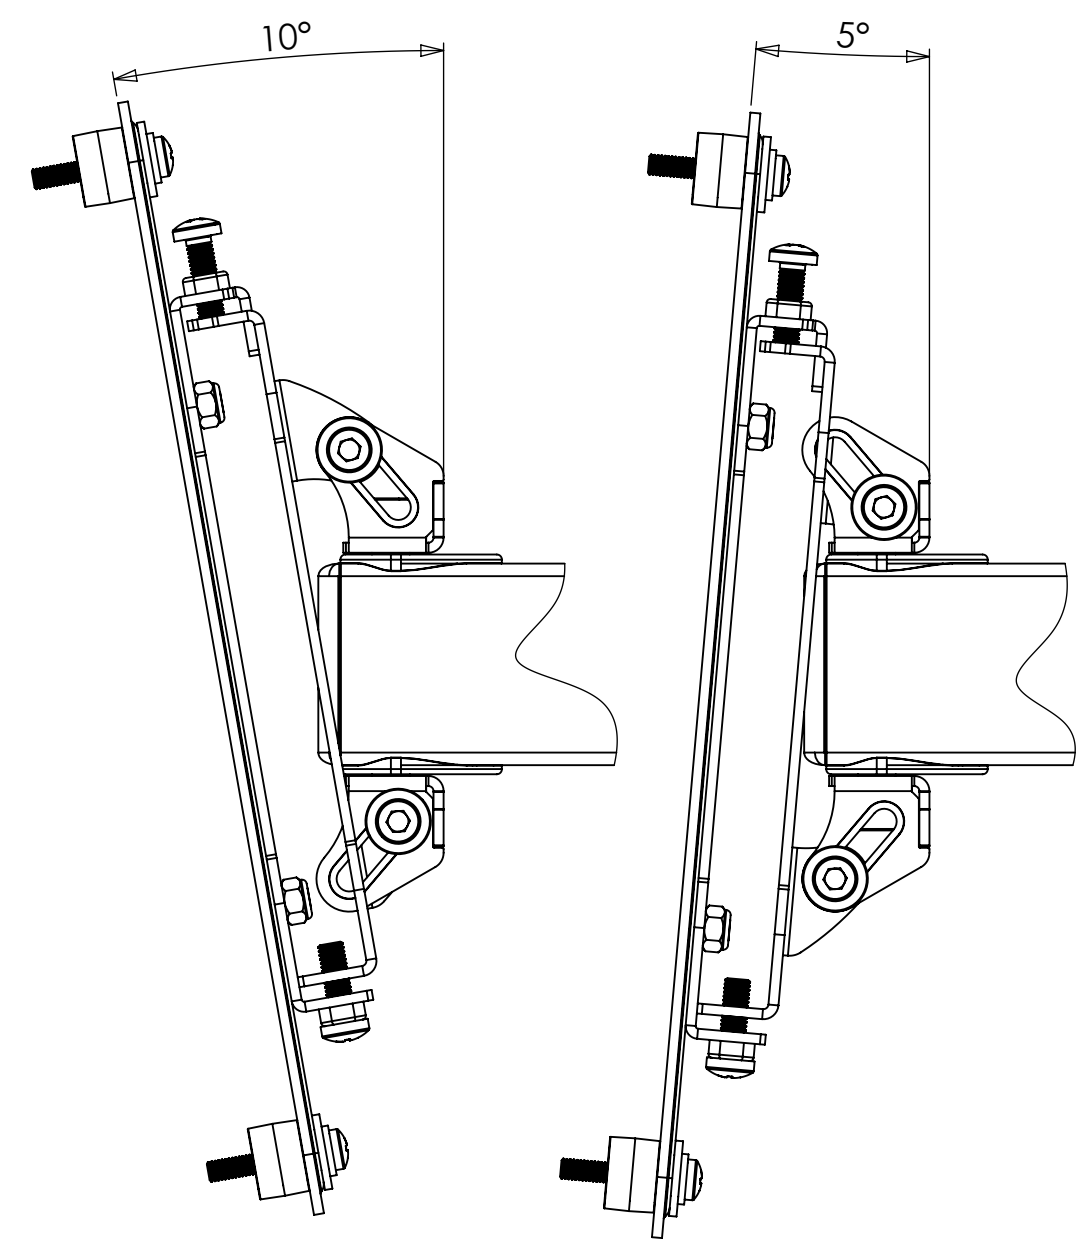

50/75/100 VESA

WEIGHT 1917.86 g
 (AS SHOWN WITHOUT PACKAGING OR FIXINGS)