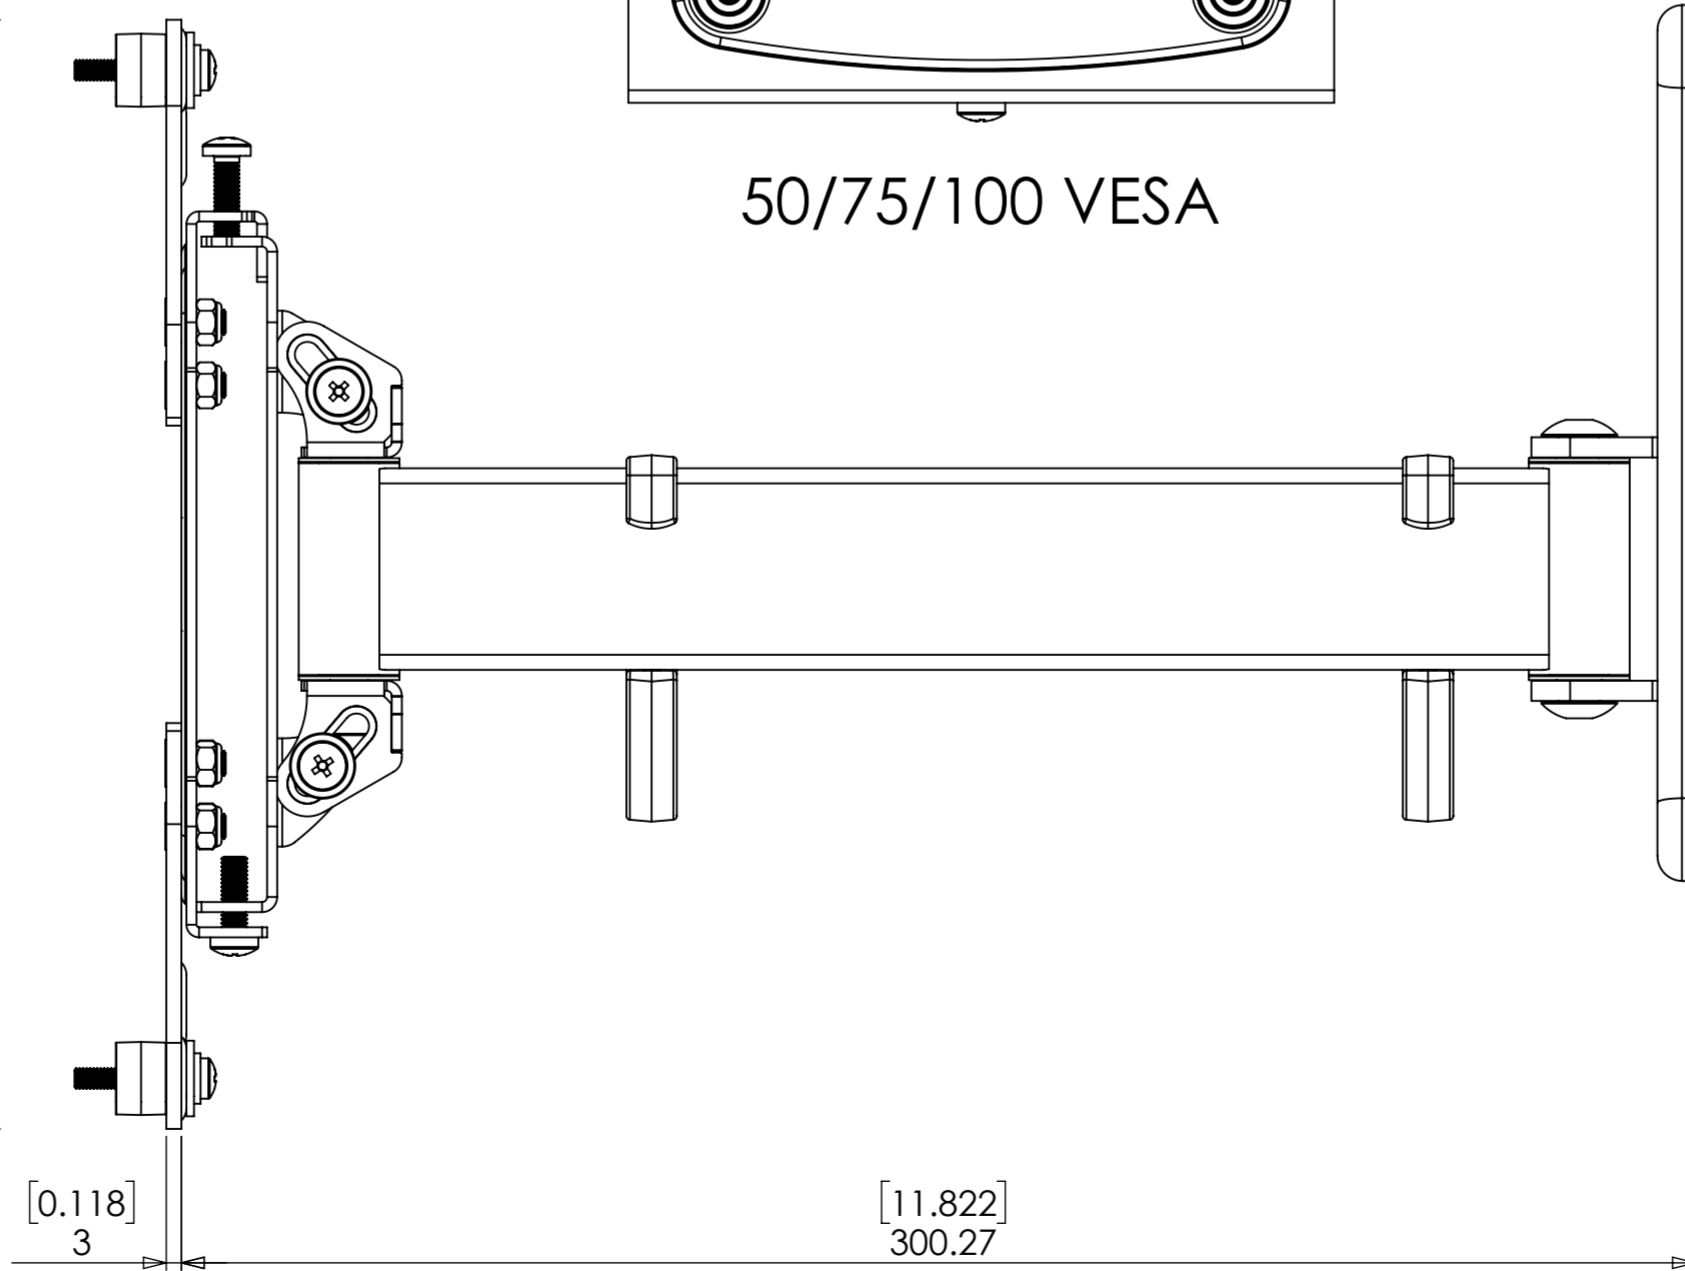

50/75/100 VESA

WEIGHT 1920.26 g
(AS SHOWN WITHOUT PACKAGING OR FIXINGS)