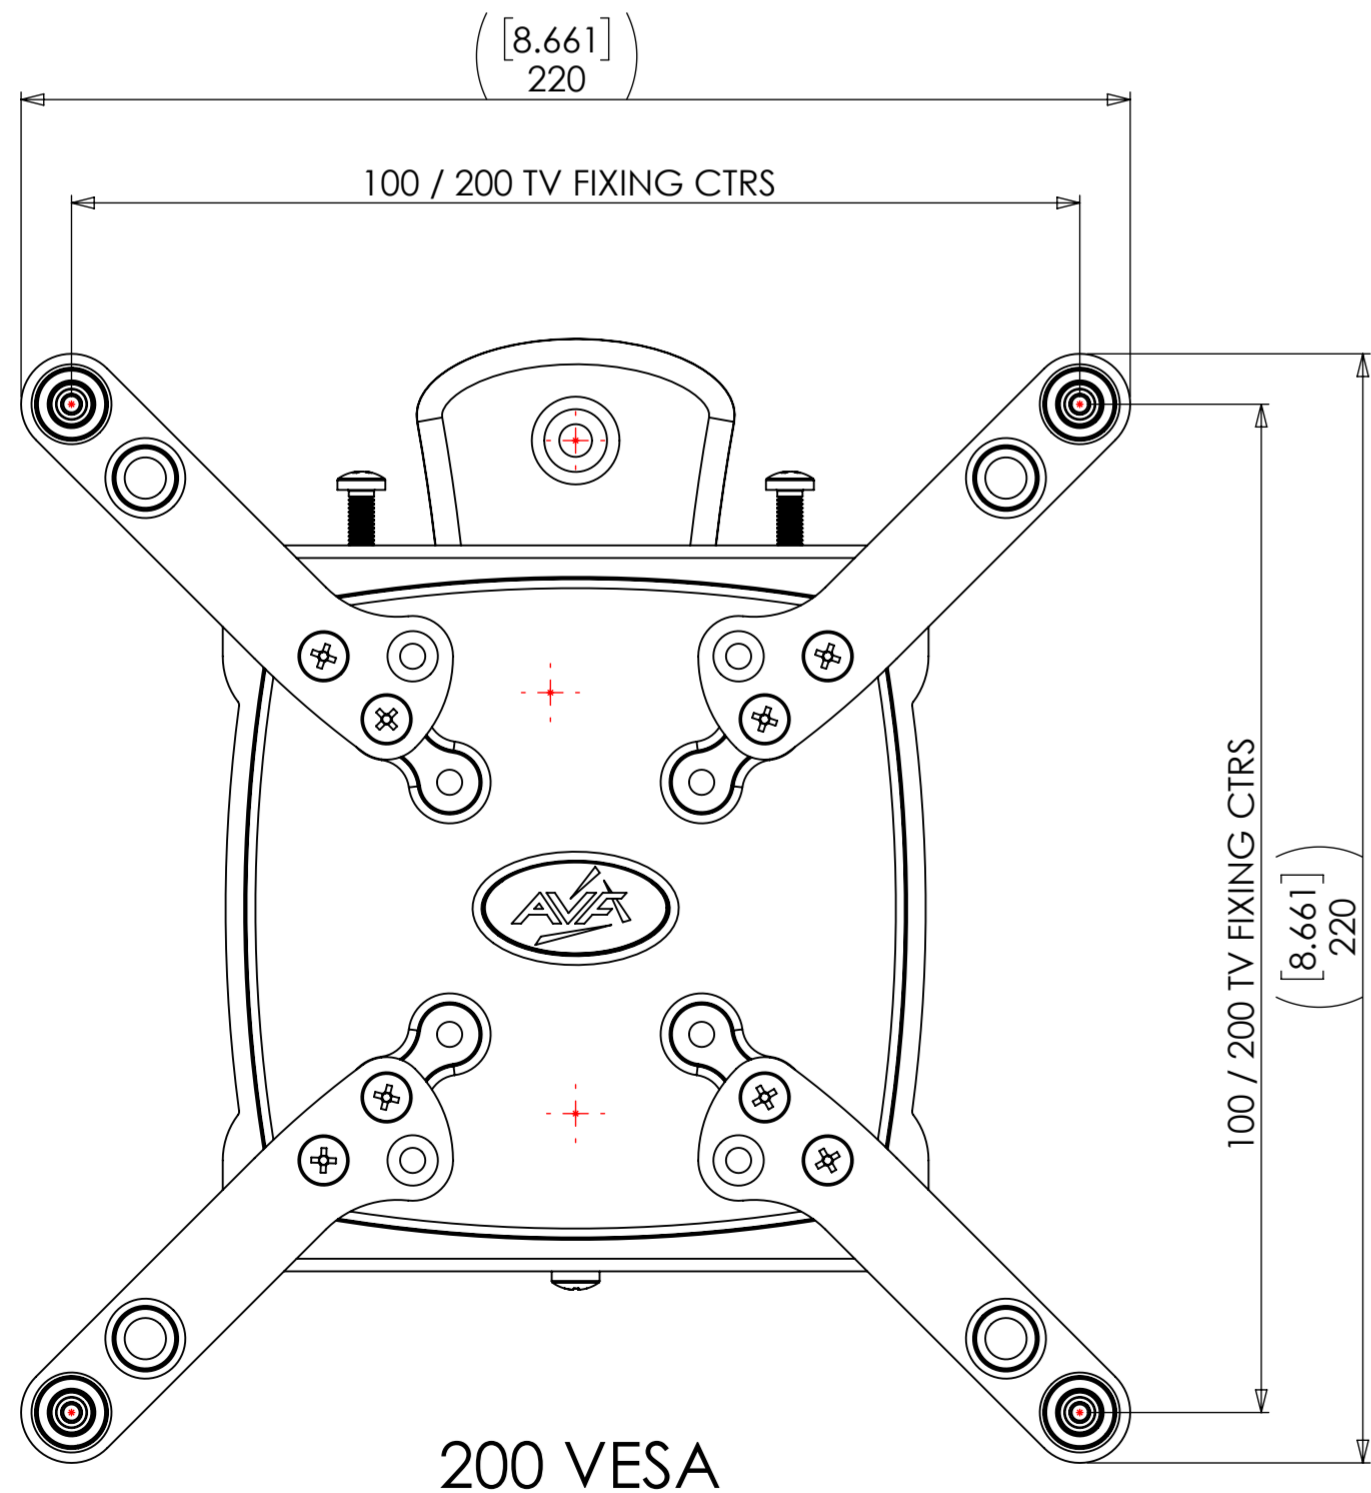

50/75/100 VESA

WEIGHT 1920.26 g
(AS SHOWN WITHOUT PACKAGING OR FIXINGS)