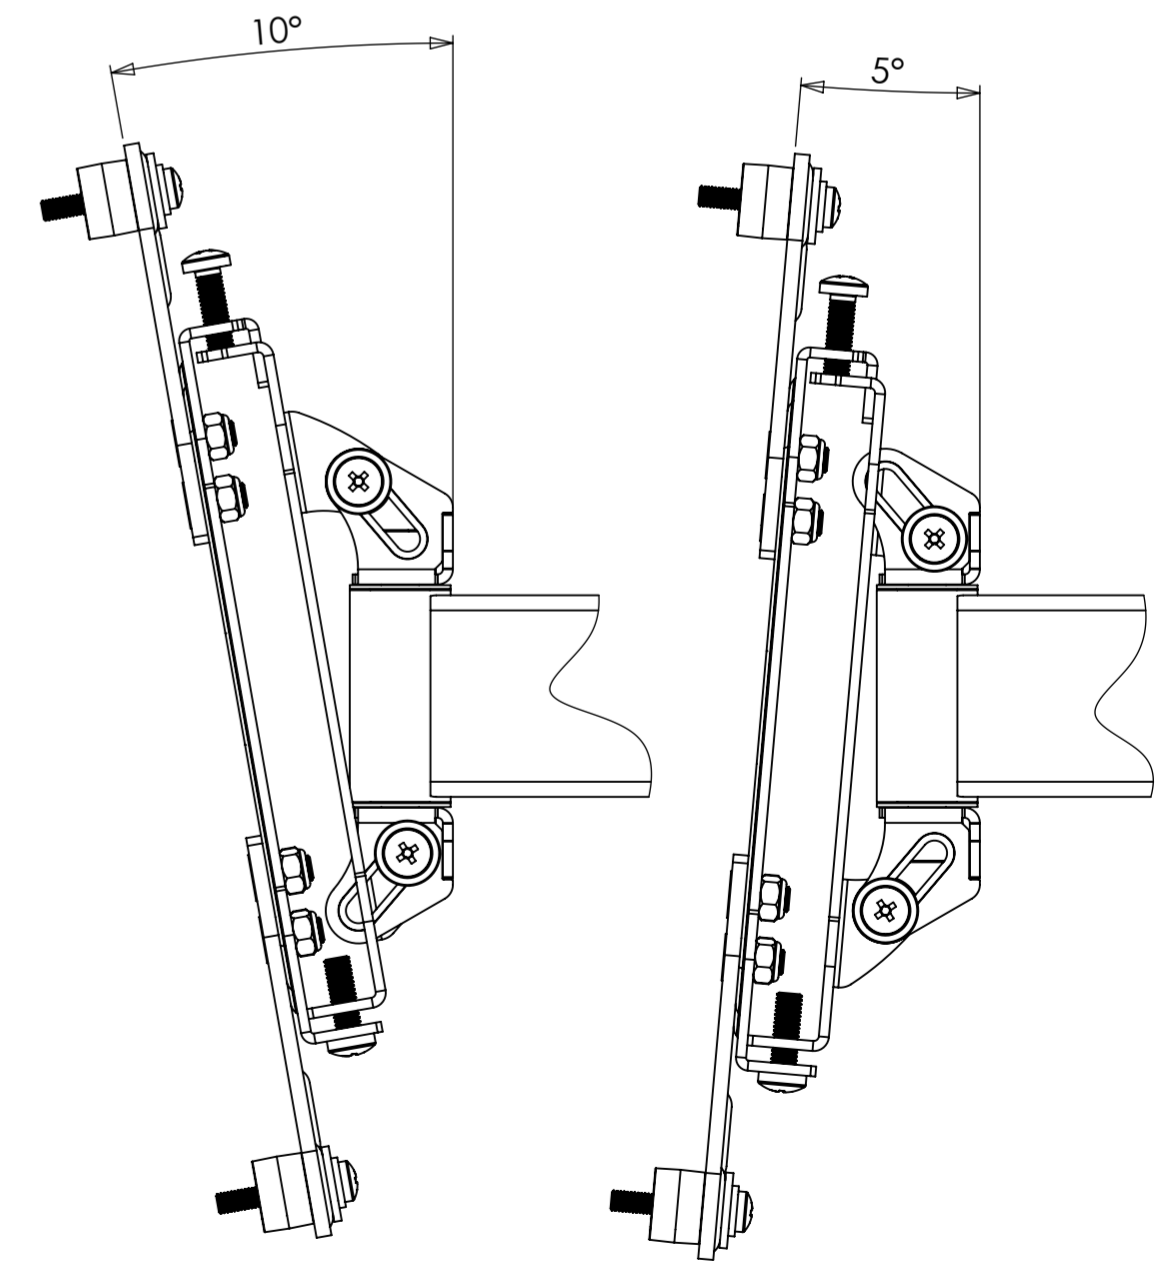

50/75/100 VESA

WEIGHT 1920.26 g
(AS SHOWN WITHOUT PACKAGING OR FIXINGS)