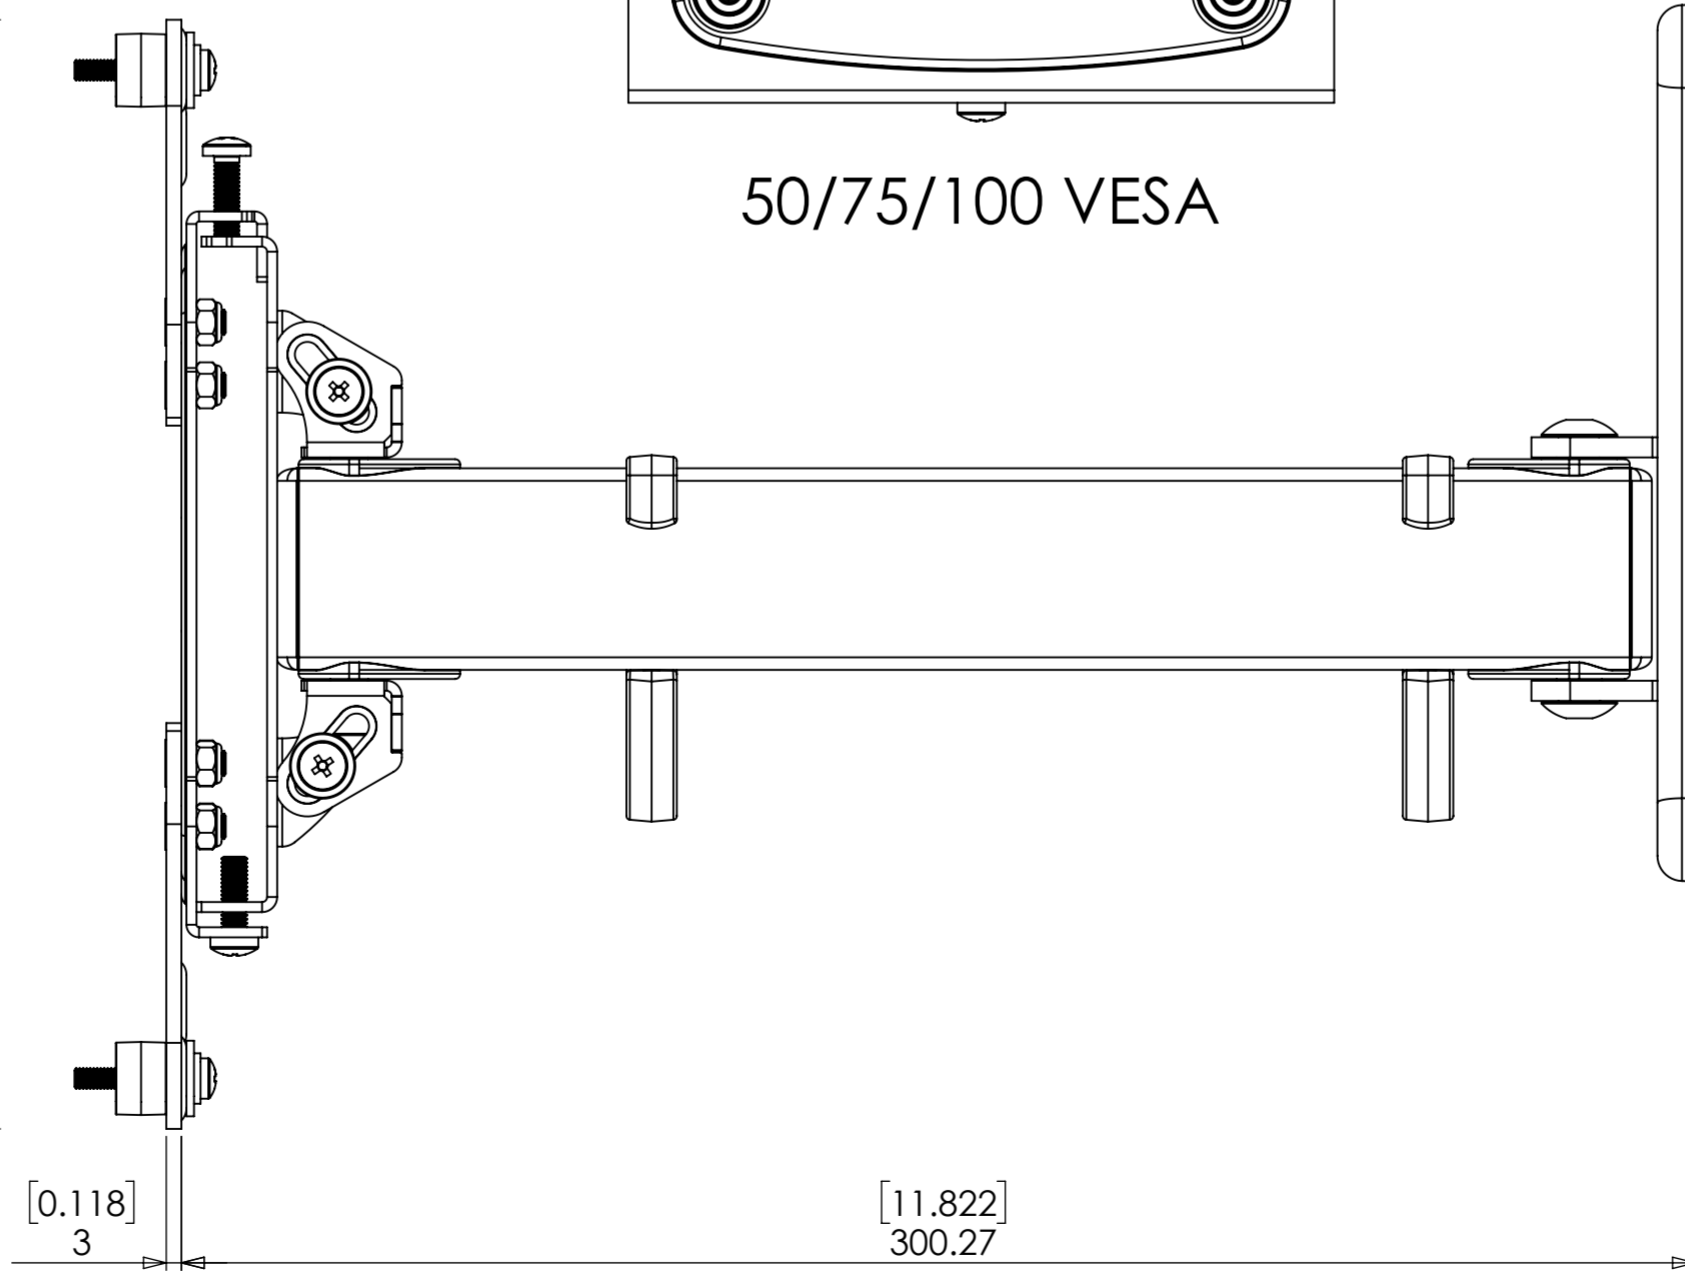

50/75/100 VESA

200 VESA

**WEIGHT 1821.78 g**  
(AS SHOWN WITHOUT PACKAGING OR FIXINGS)