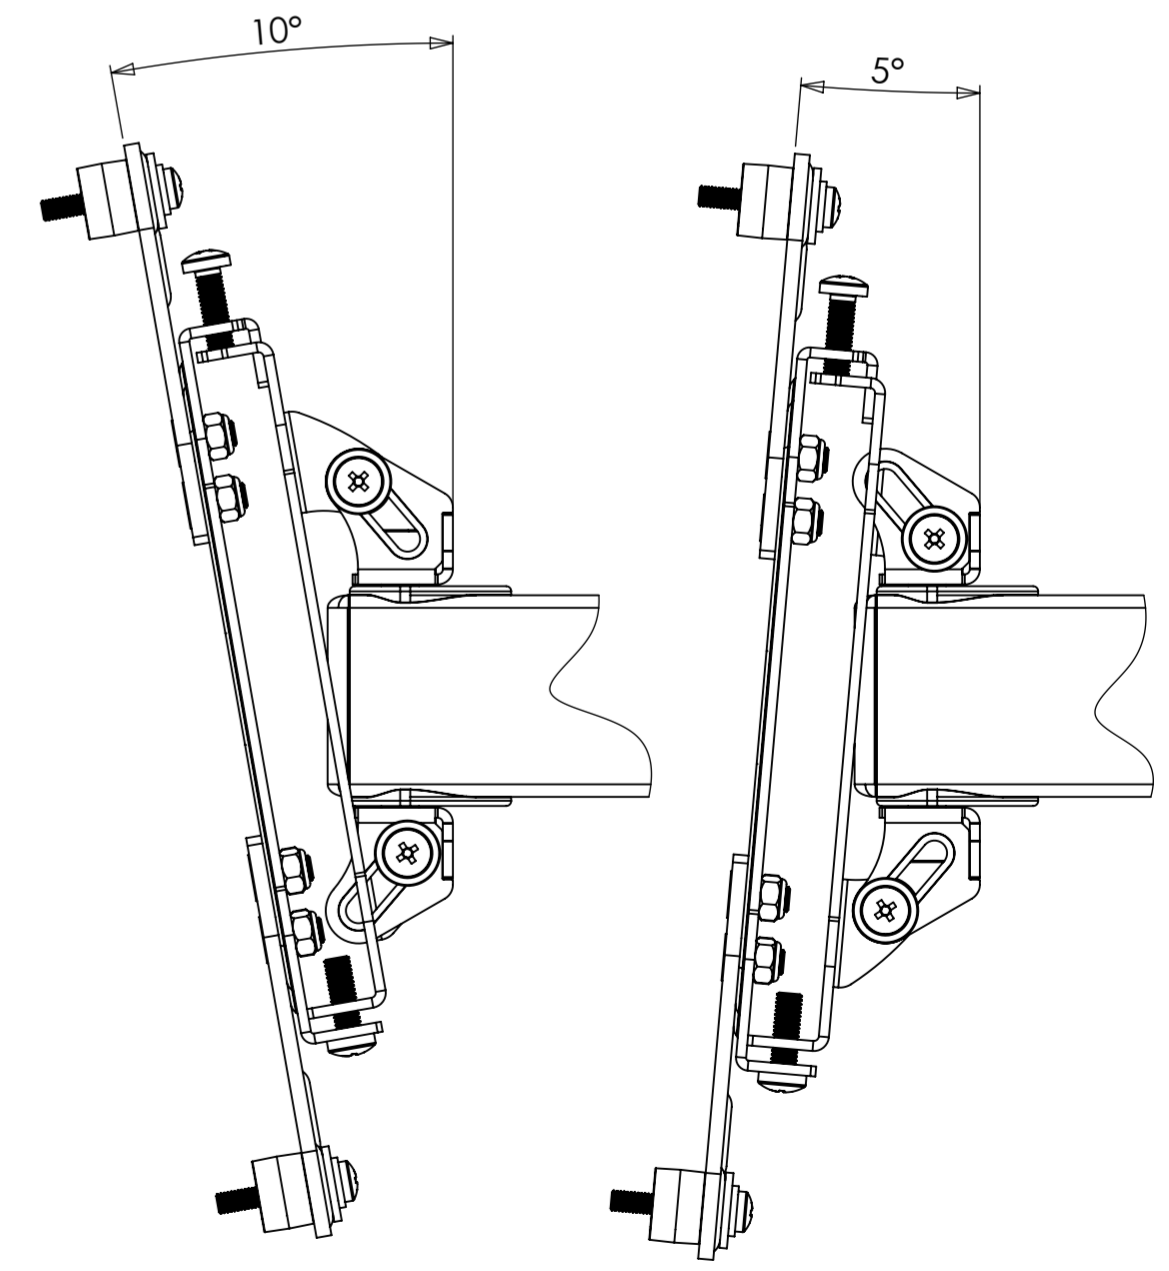

50/75/100 VESA

200 VESA

**WEIGHT 1821.78 g**  
(AS SHOWN WITHOUT PACKAGING OR FIXINGS)