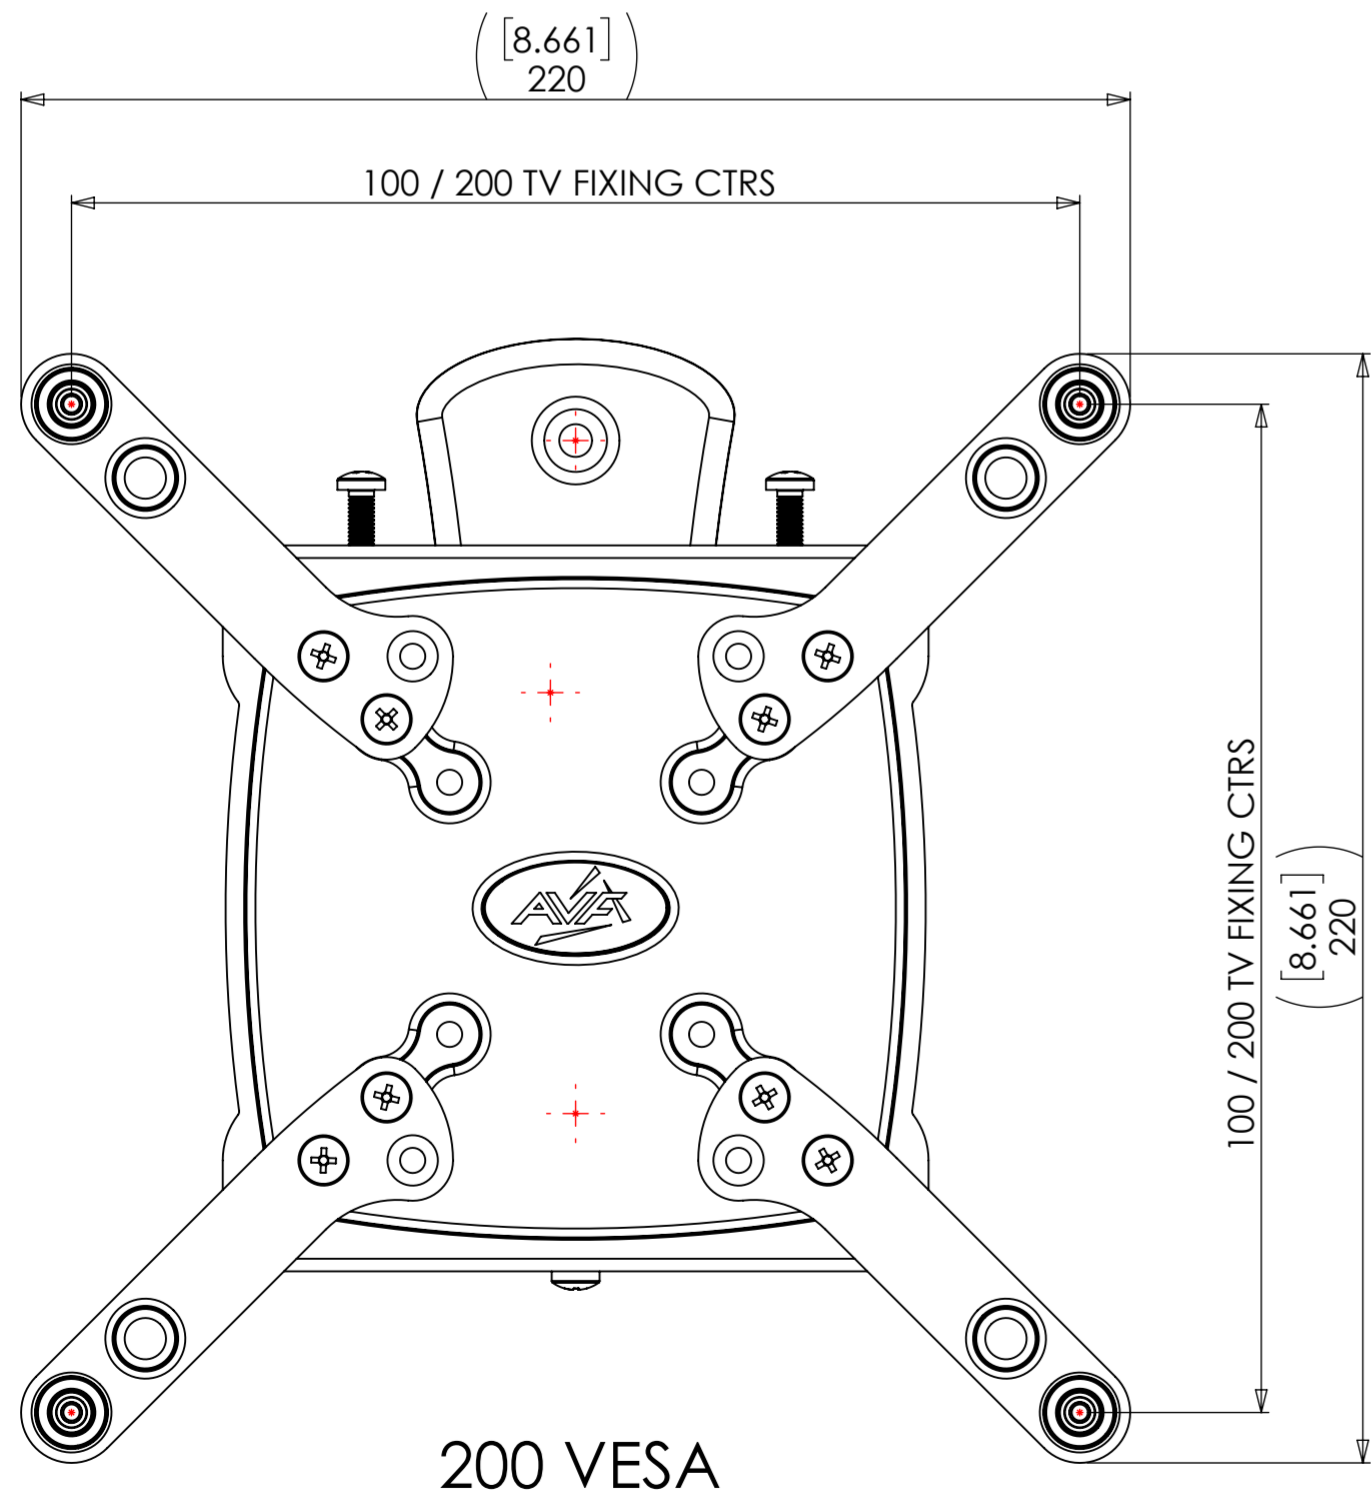

50/75/100 VESA

200 VESA

**WEIGHT 1821.78 g**  
(AS SHOWN WITHOUT PACKAGING OR FIXINGS)