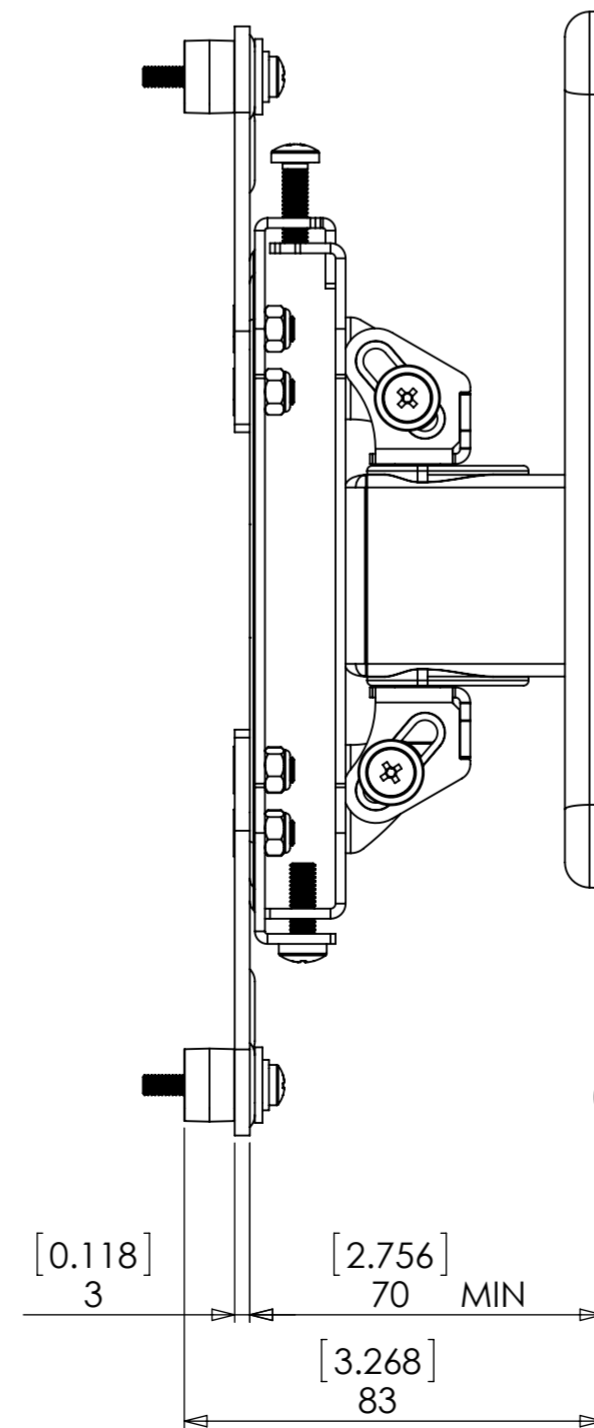

50/75/100 VESA

200 VESA

**WEIGHT 1583.90g**  
(AS SHOWN WITHOUT PACKAGING OR FIXINGS)