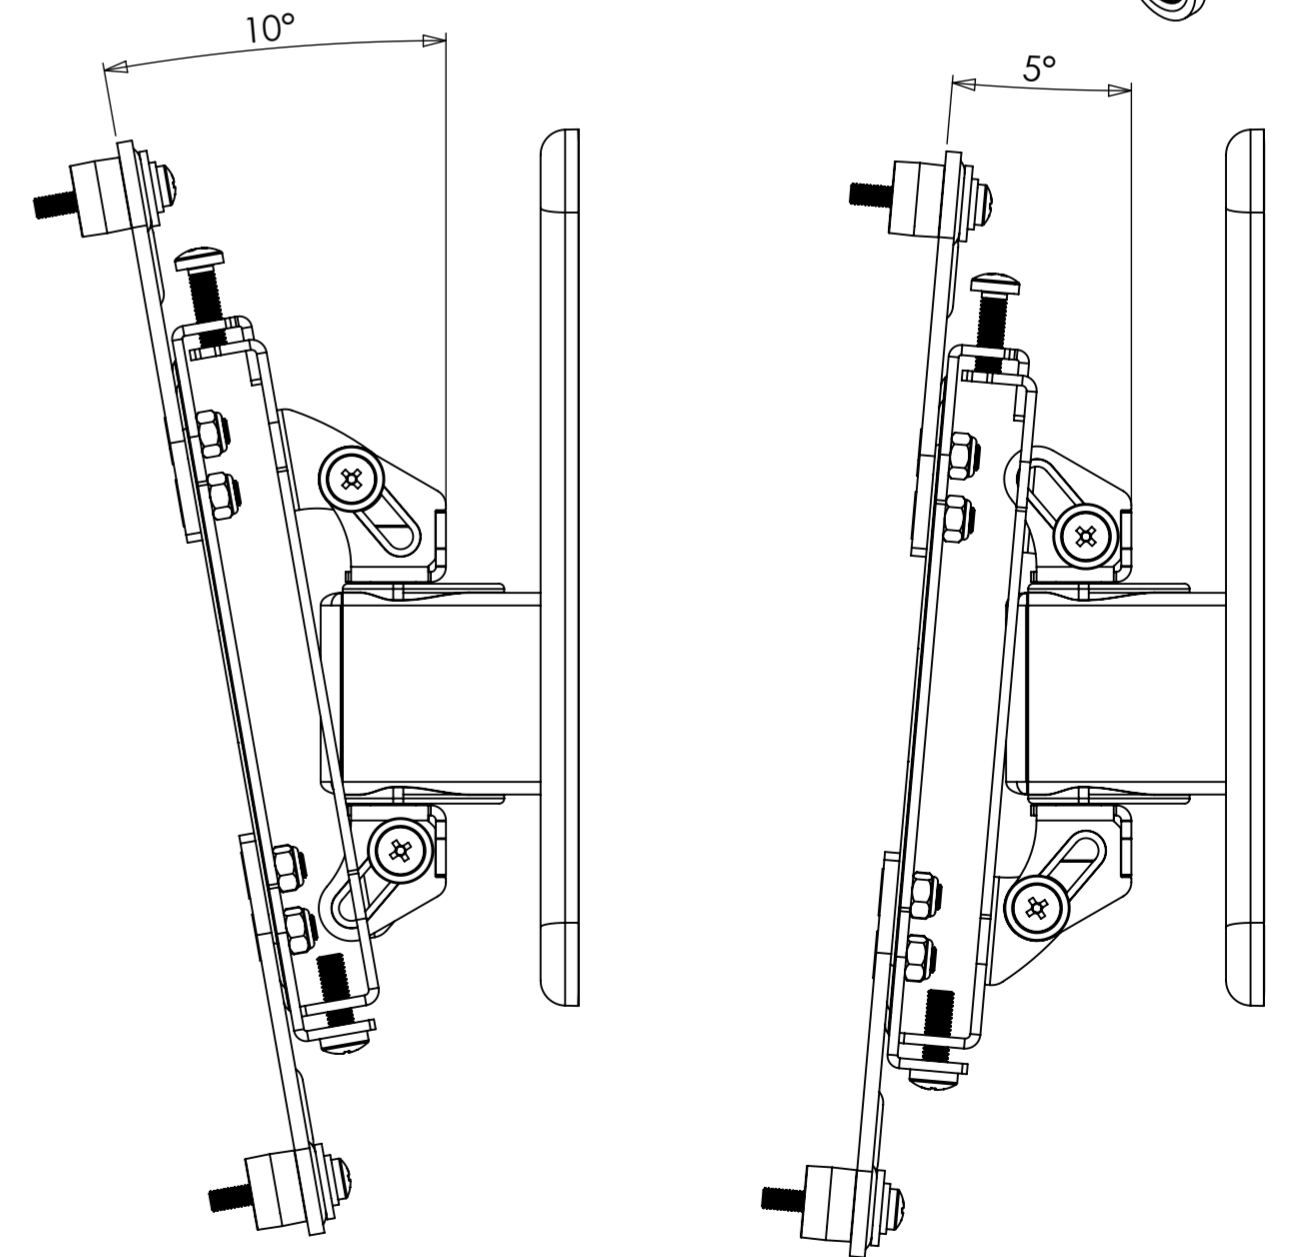

50/75/100 VESA

200 VESA

**WEIGHT 1583.90g**  
(AS SHOWN WITHOUT PACKAGING OR FIXINGS)