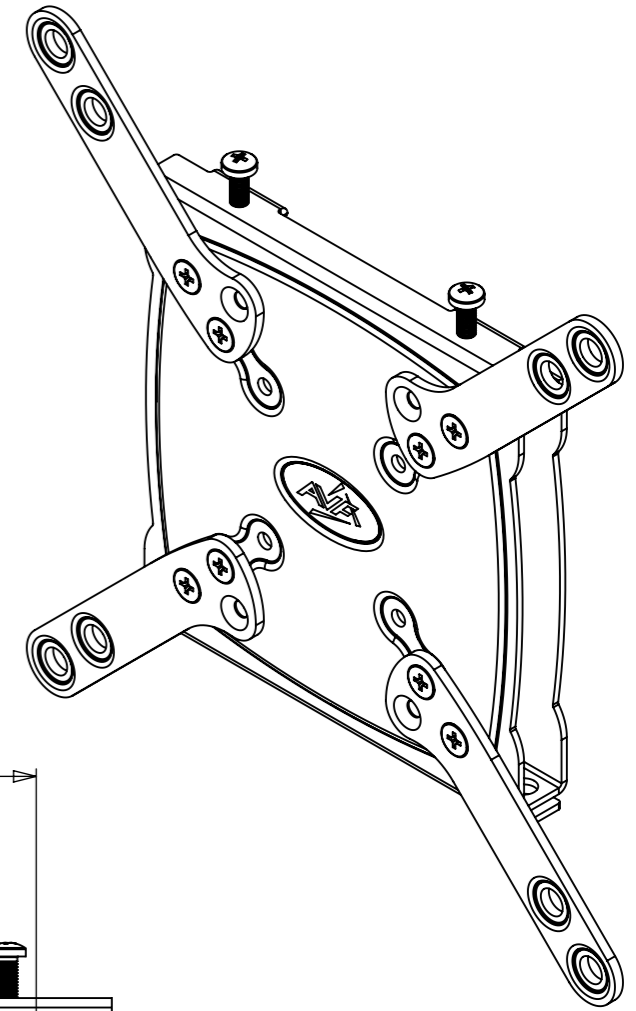

200 VESA

50/75/100 VESA

WEIGHT 938.66g
(AS SHOWN WITHOUT PACKAGING OR FIXINGS)