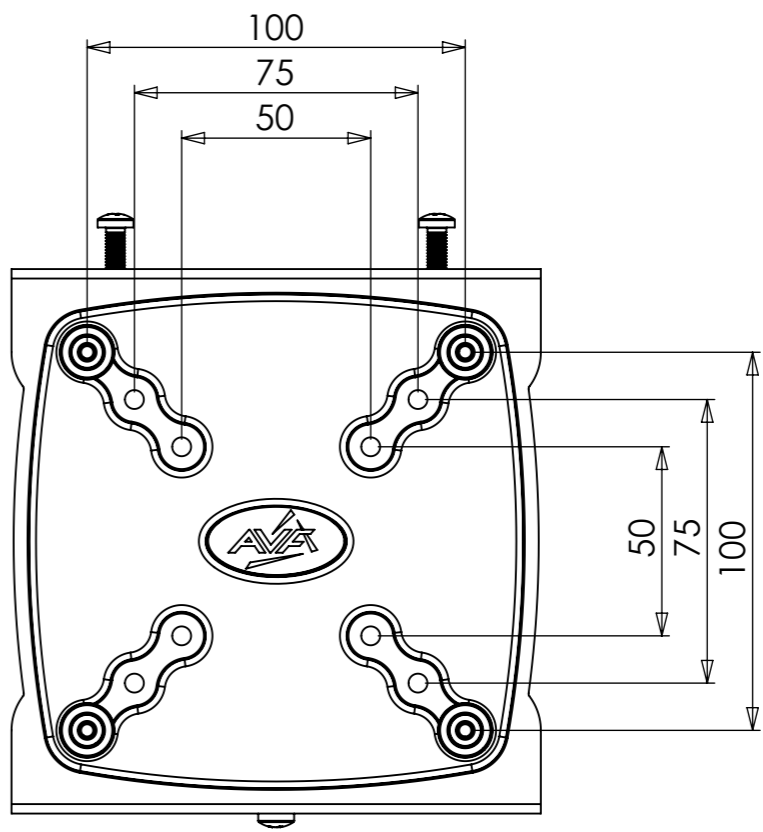

200 VESA

50/75/100 VESA

WEIGHT 938.66g
(AS SHOWN WITHOUT PACKAGING OR FIXINGS)