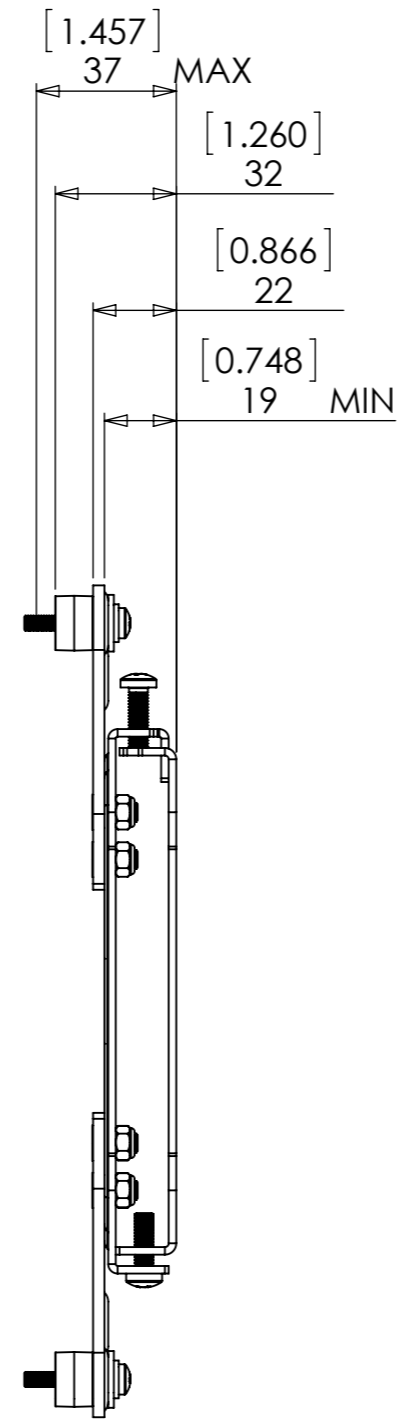

200 VESA

50/75/100 VESA

WEIGHT 938.66g
(AS SHOWN WITHOUT PACKAGING OR FIXINGS)