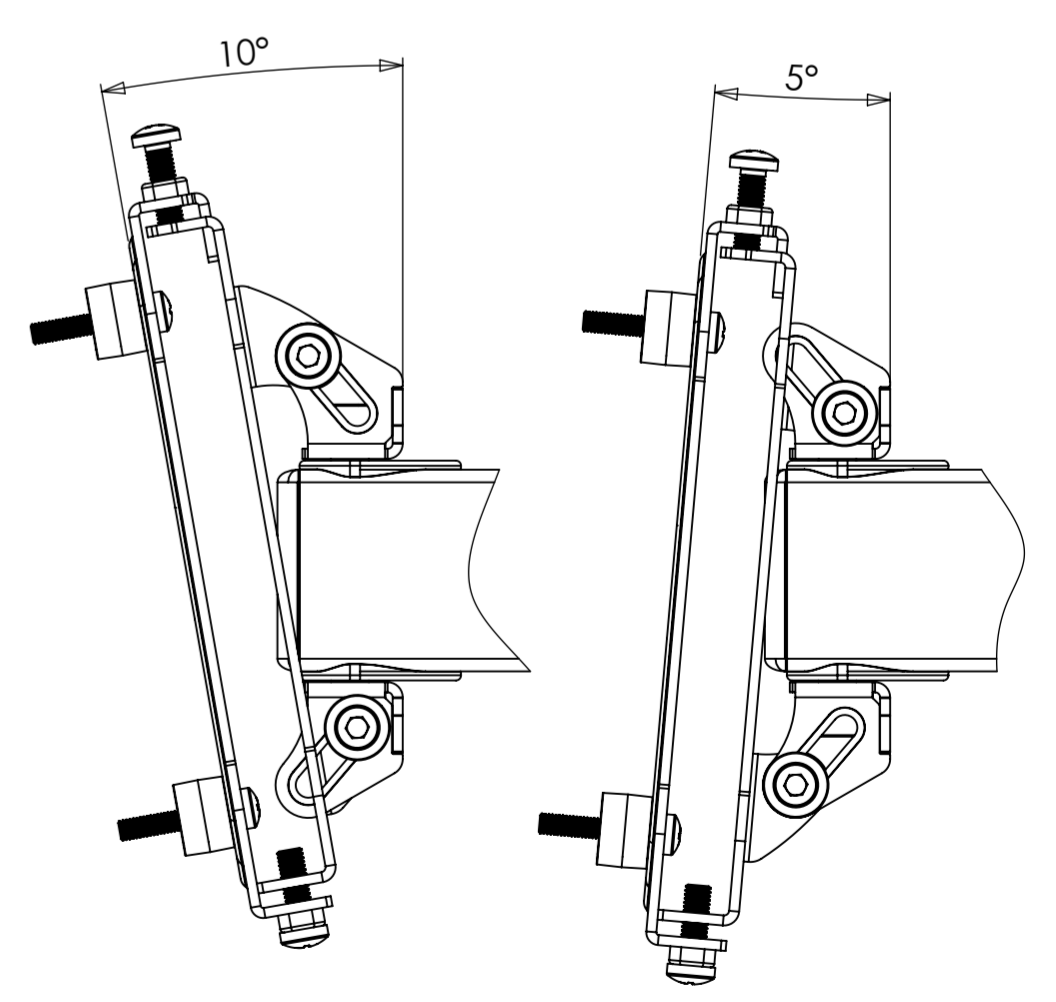

50/75/100 VESA

WEIGHT 1618.20 g  
(AS SHOWN WITHOUT PACKAGING OR FIXINGS)