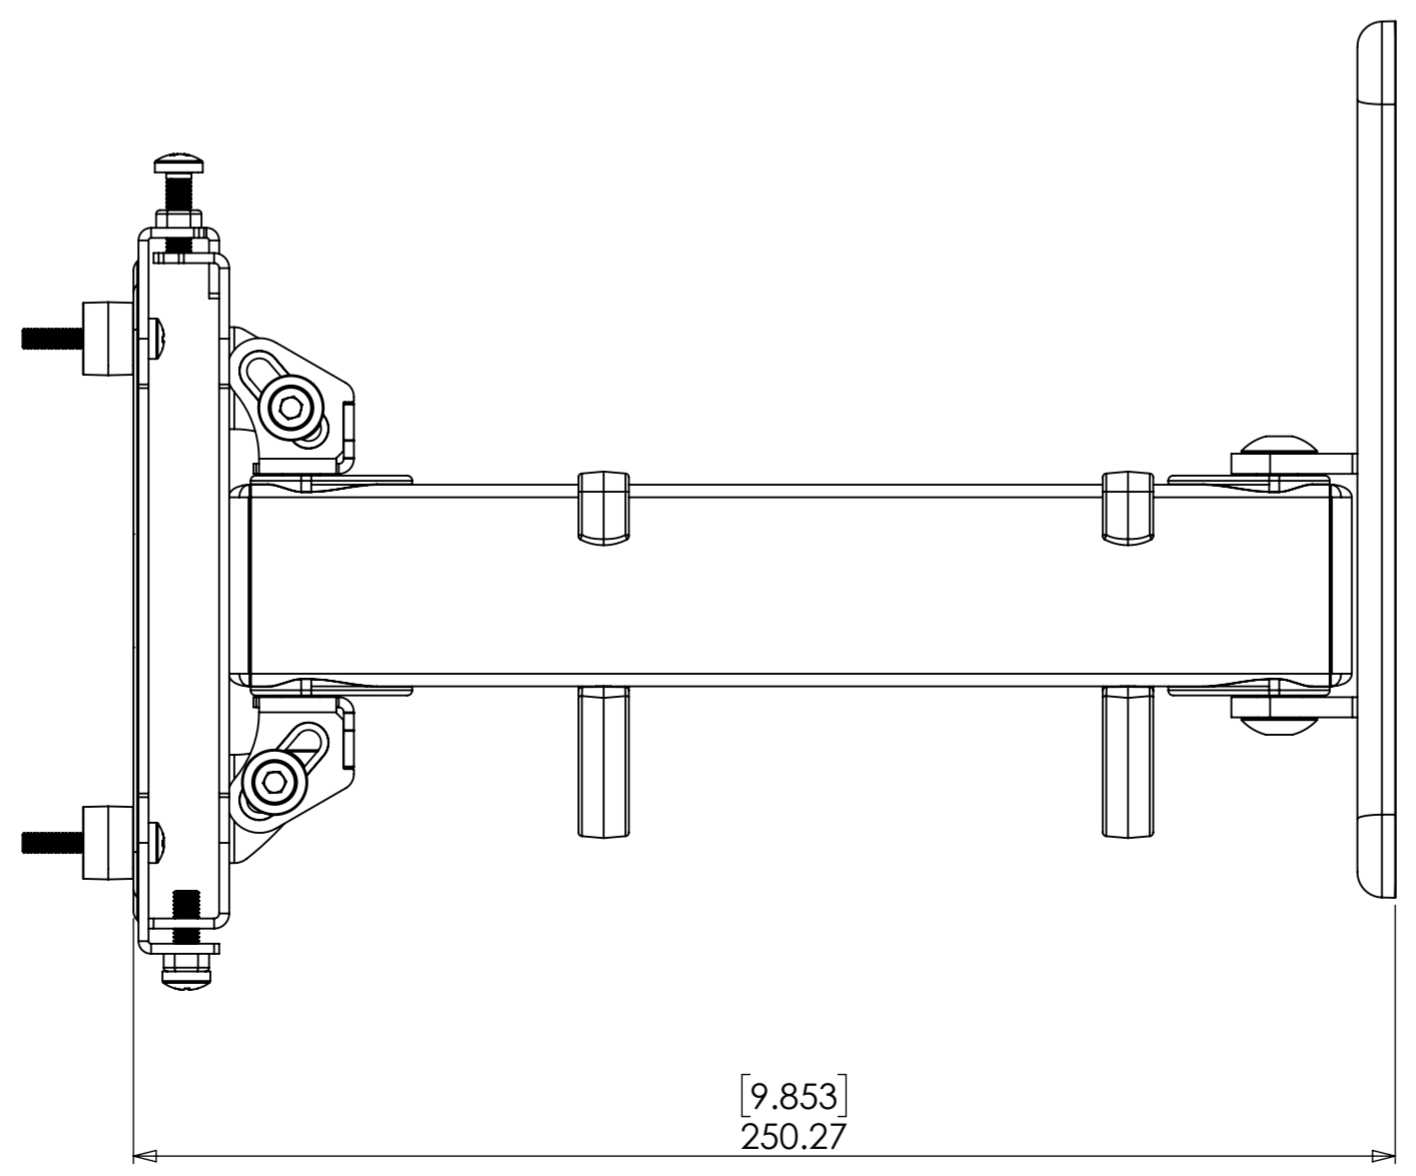

50/75/100 VESA

WEIGHT 1618.20 g  
(AS SHOWN WITHOUT PACKAGING OR FIXINGS)