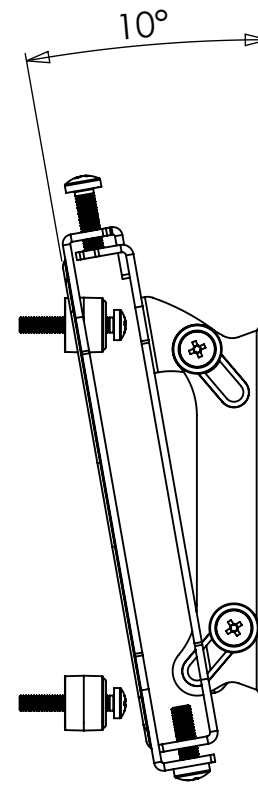

50/75/100 VESA

WEIGHT 876.70 g
(AS SHOWN WITHOUT PACKAGING OR FIXINGS)