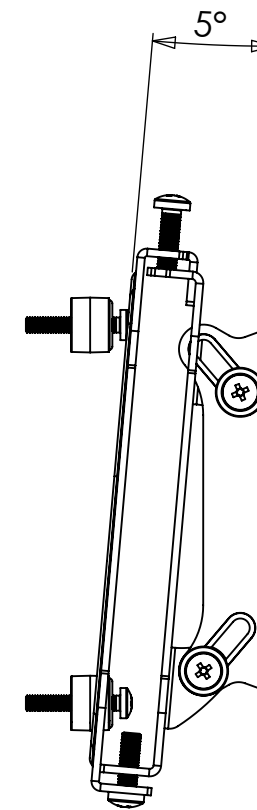

50/75/100 VESA

WEIGHT 876.70 g
(AS SHOWN WITHOUT PACKAGING OR FIXINGS)