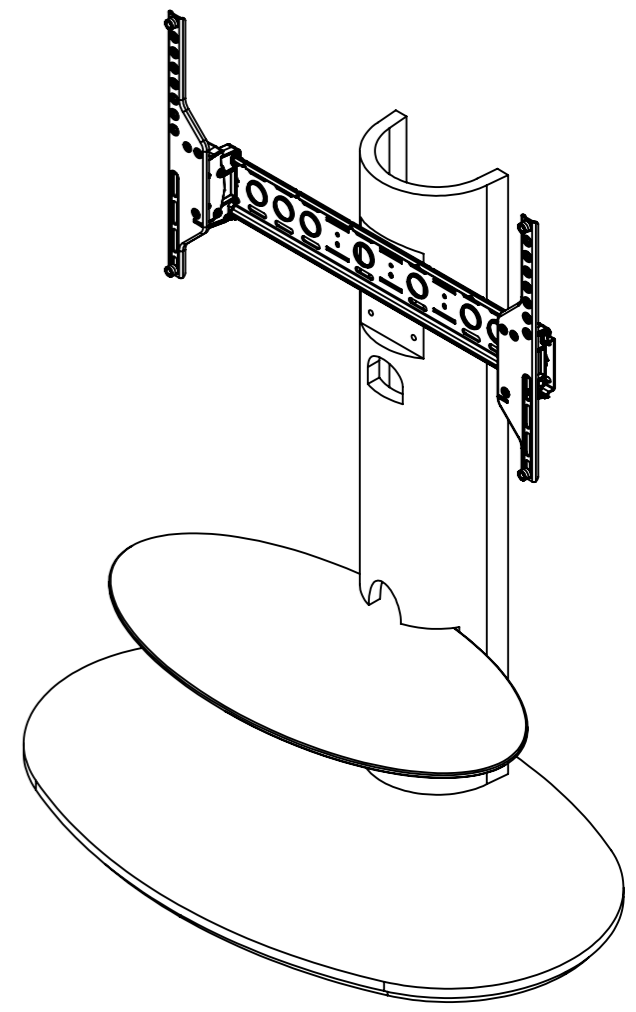

1 2 3 4 5 6 7 8

A

B

C

D

E

F

199.36mm (7.8")
OPTIONAL SPACER

189.46mm (7.4")

75mm - 660mm
TV FIXING CENTRES

75mm - 400mm
TV FIXING CENTRES

1125mm (44.3")
OPTIONAL 60mm (2.3") LOWER POSITION

FSL930CHE - CHEPSTOW 930

PLEASE NOTE PRODUCT DIMENSIONS MAY VARY FROM DRAWING.