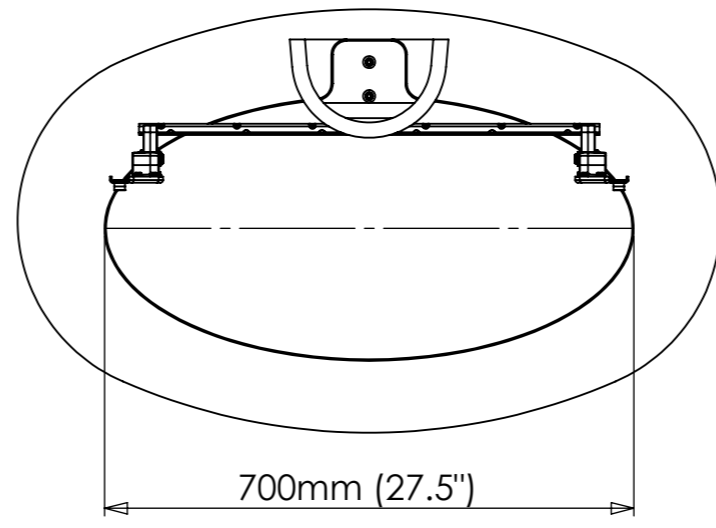

1 2 3 4 5 6 7 8

A

B

C

D

E

F

199.36mm (7.8")
OPTIONAL SPACER

189.46mm (7.4")

75mm - 660mm
TV FIXING CENTRES

75mm - 400mm
TV FIXING CENTRES

1125mm (44.3")
OPTIONAL 60mm (2.3") LOWER POSITION

FSL930CHE - CHEPSTOW 930

PLEASE NOTE PRODUCT DIMENSIONS MAY VARY FROM DRAWING.