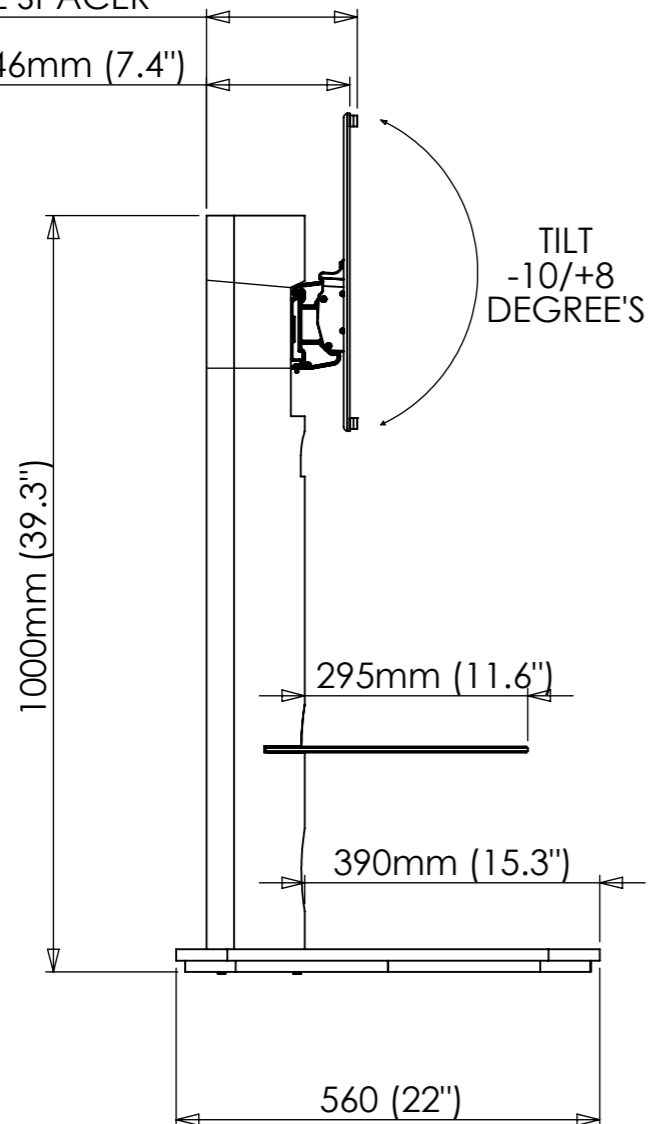

1 2 3 4 5 6 7 8

A

B

C

D

E

F

199.36mm (7.8")
OPTIONAL SPACER

189.46mm (7.4")

75mm - 660mm
TV FIXING CENTRES

75mm - 400mm
TV FIXING CENTRES

1125mm (44.3")
OPTIONAL 60mm (2.3") LOWER POSITION

FSL930CHE - CHEPSTOW 930

PLEASE NOTE PRODUCT DIMENSIONS MAY VARY FROM DRAWING.