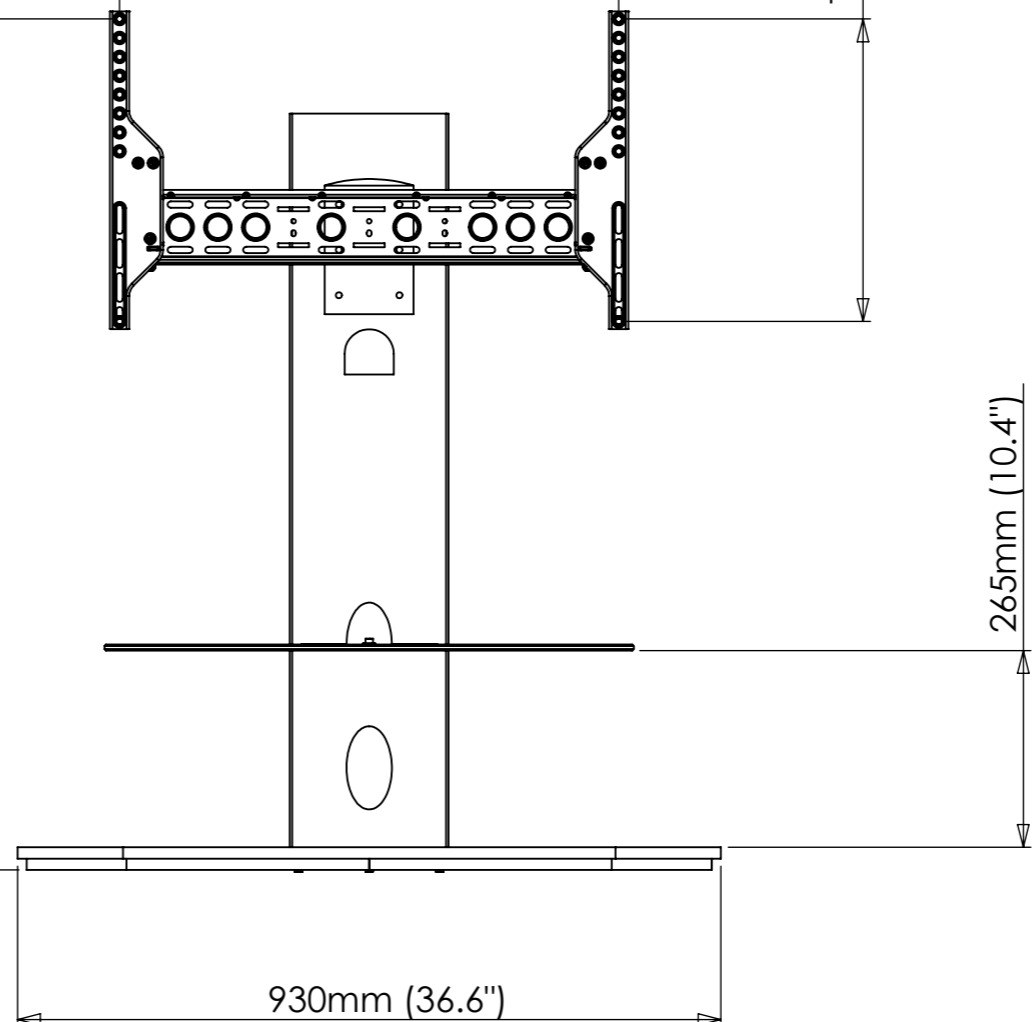

1 2 3 4 5 6 7 8

A

B

C

D

E

F

199.36mm (7.8")
OPTIONAL SPACER

189.46mm (7.4")

75mm - 660mm
TV FIXING CENTRES

75mm - 400mm
TV FIXING CENTRES

1125mm (44.3")
OPTIONAL 60mm (2.3") LOWER POSITION

FSL930CHE - CHEPSTOW 930

PLEASE NOTE PRODUCT DIMENSIONS MAY VARY FROM DRAWING.