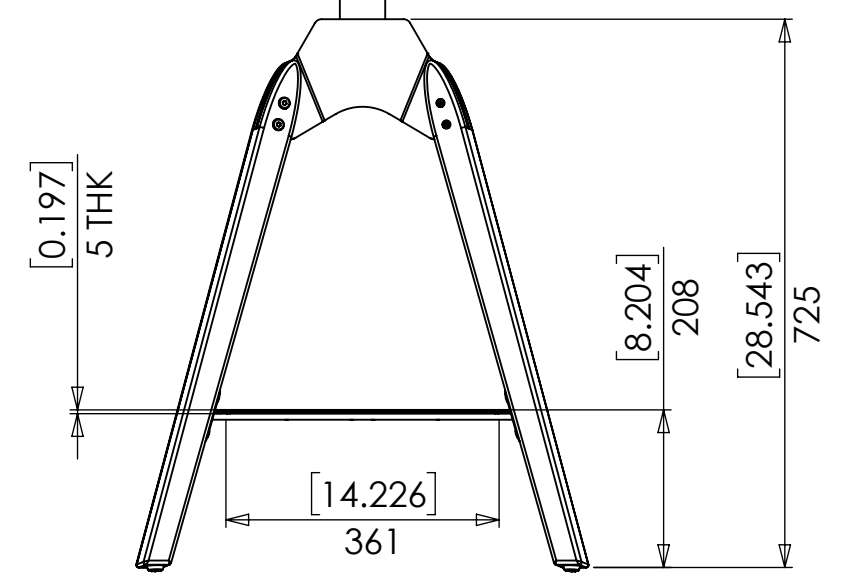

SHELF DEPTH AT WIDEST POINT

NB: LOWEST SETTING IS DEPENDANT ON SCREEN SIZE
1060 - 1440 MAX

SHELF DEPTH AT NARROWEST POINT