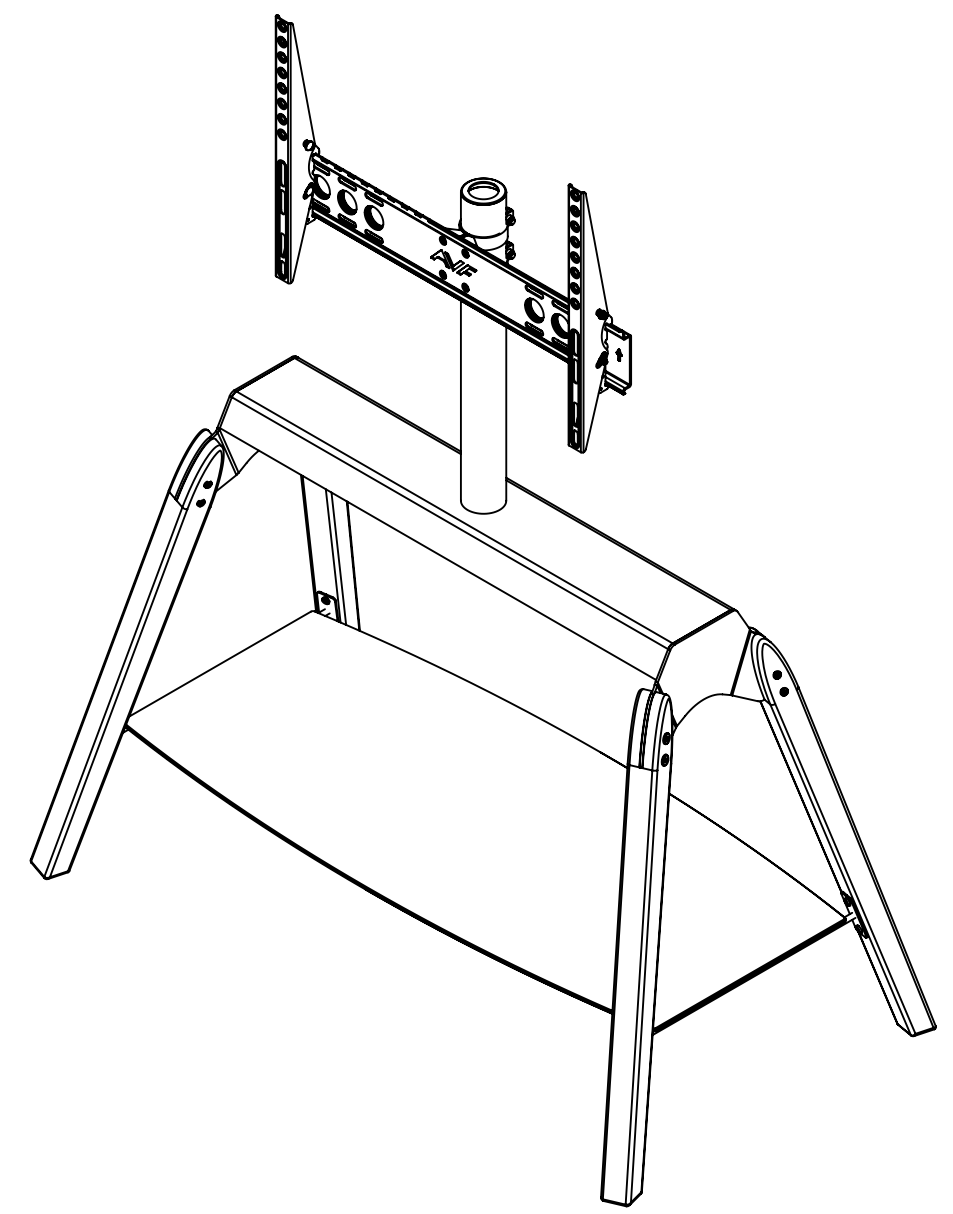

SHELF DEPTH AT WIDEST POINT

NB: LOWEST SETTING IS DEPENDANT ON SCREEN SIZE
1060 - 1440 MAX

SHELF DEPTH AT NARROWEST POINT