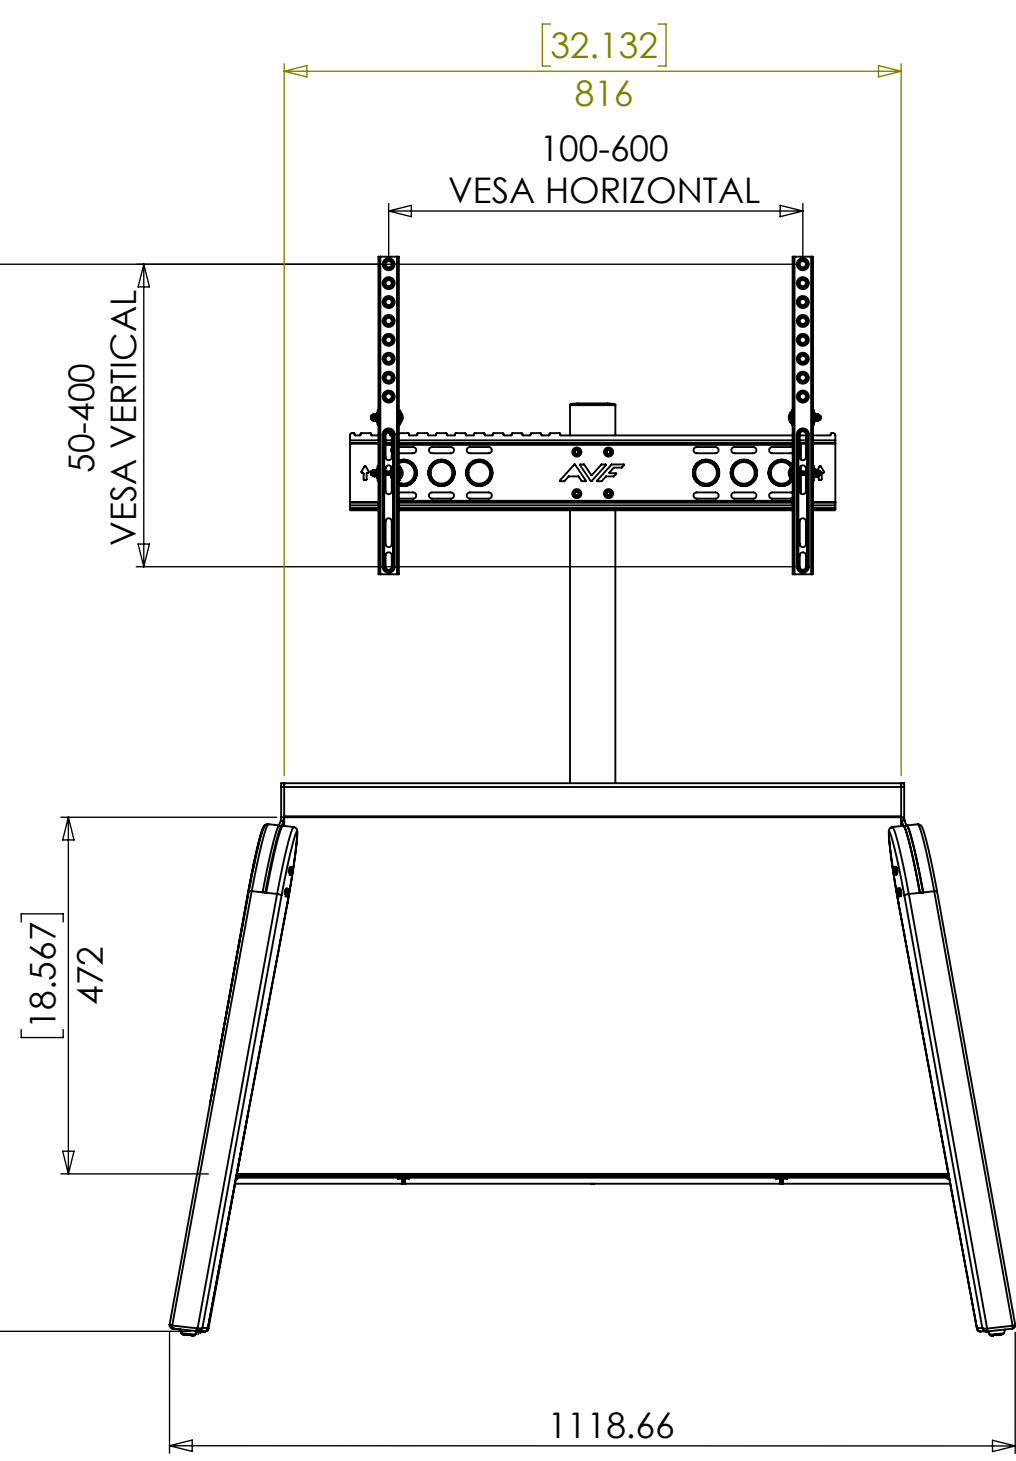

SHELF DEPTH AT WIDEST POINT

NB: LOWEST SETTING IS DEPENDANT ON SCREEN SIZE
1060 - 1440 MAX

SHELF DEPTH AT NARROWEST POINT