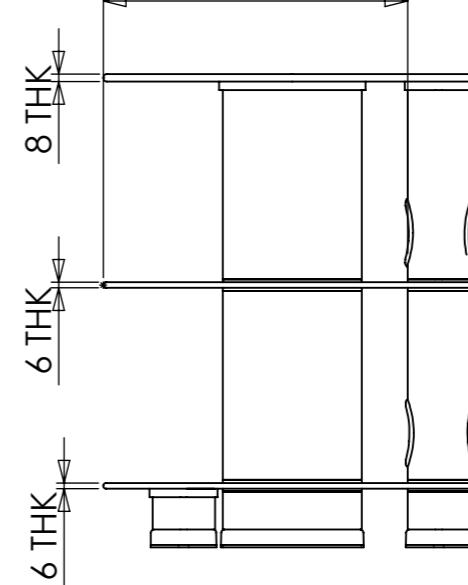

322 SHELF DEPTH AT NARROWEST POINT

JLOVAL850-14CLR