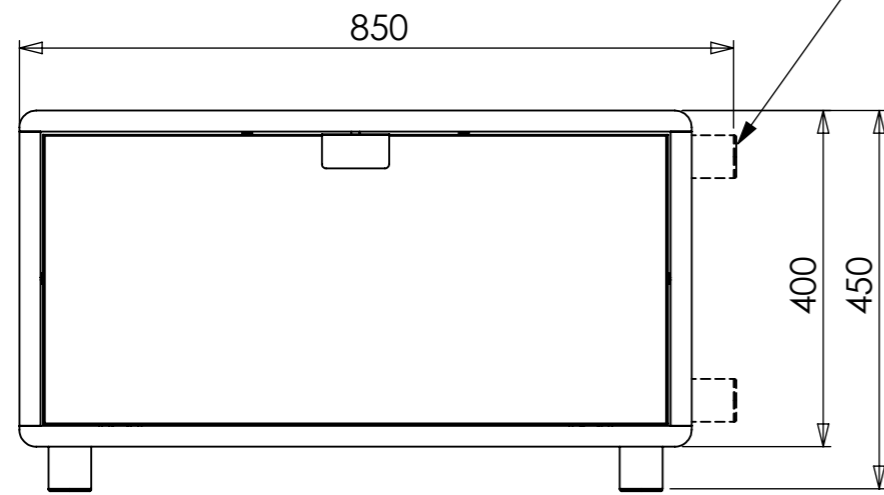

LANDSCAPE ORIENTATION

PORTRAIT ORIENTATION

ALTERNATE PORTRAIT LEG POSITION

SHELF POSITIONS

SHELF DEPTH: 365