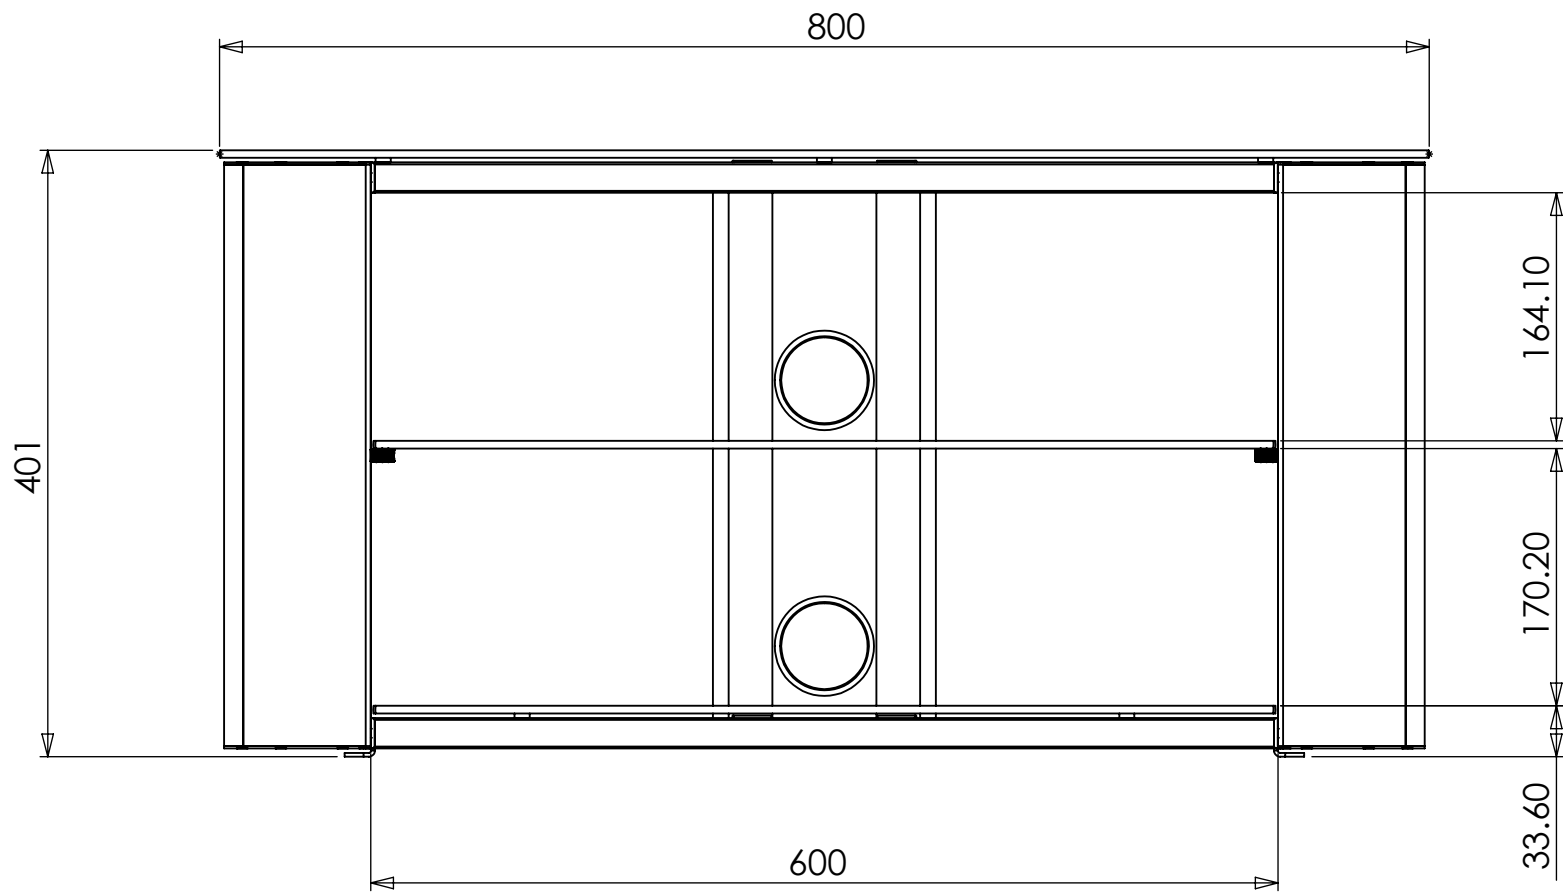

1 2 3 4 5 6 7 8

A

B

C

D

E

F

PRODCUT WEIGHT :- 15236.62grams
(WITHOUT PACKAGING)