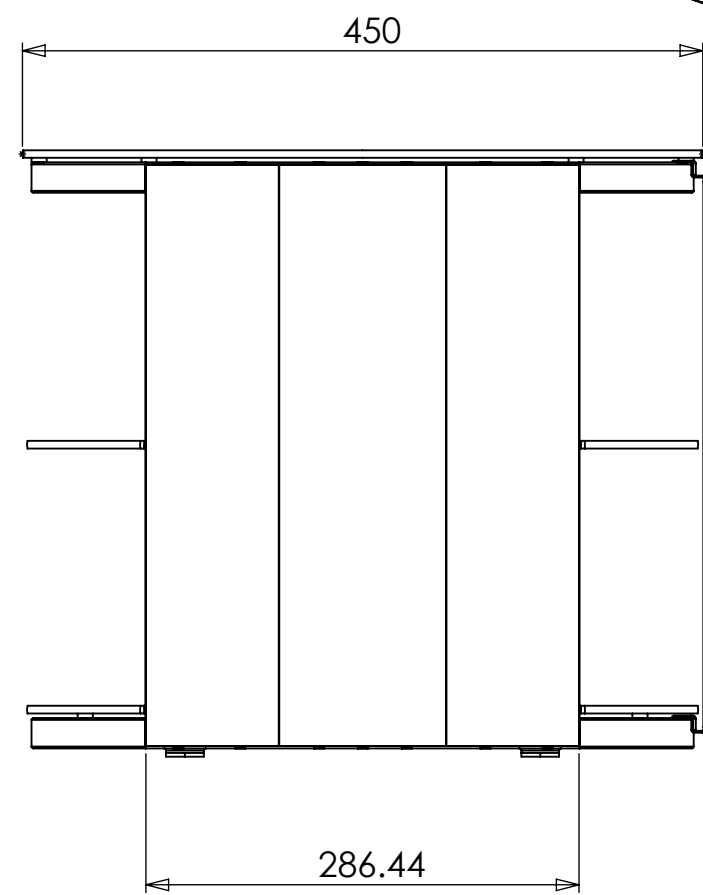

1 2 3 4 5 6 7 8

A

B

C

D

E

F

PRODCUT WEIGHT :- 15236.62grams
(WITHOUT PACKAGING)