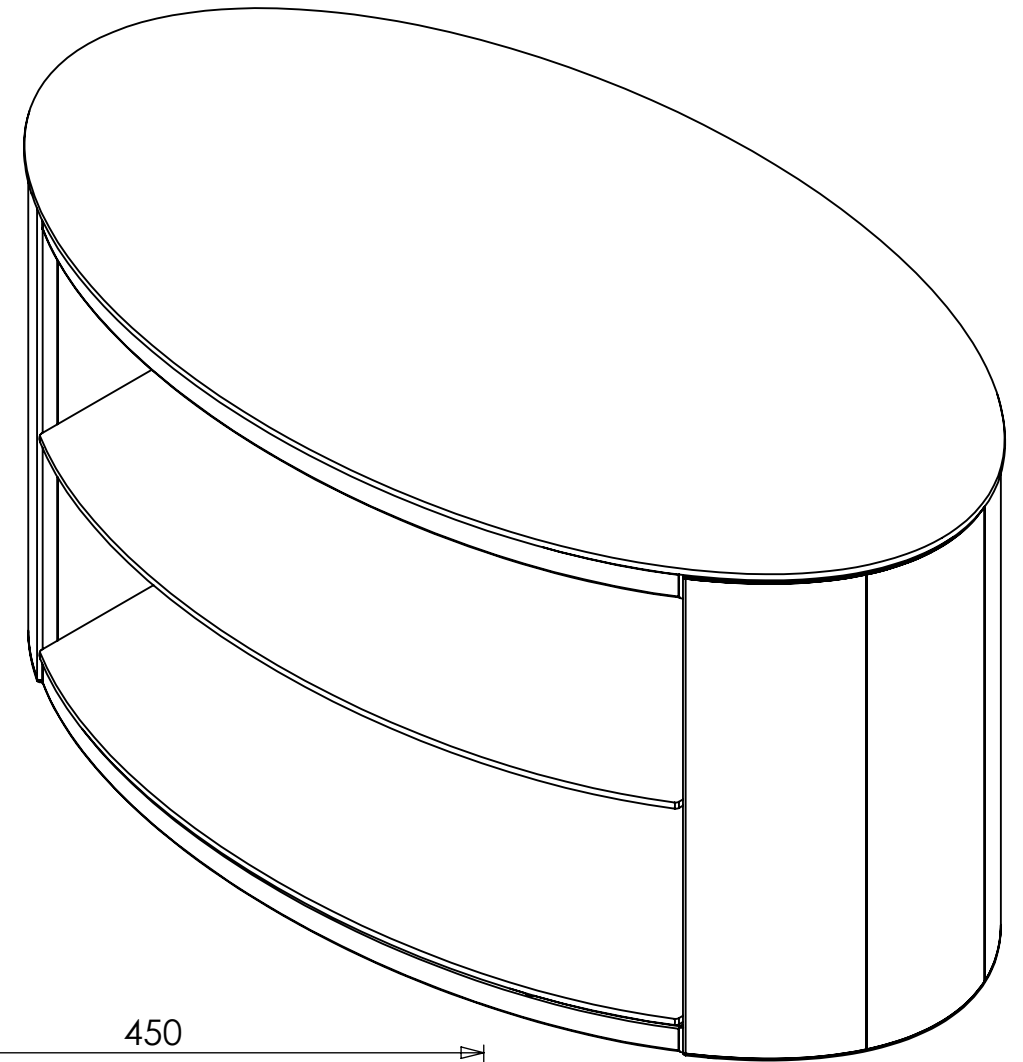

1 2 3 4 5 6 7 8

A

B

C

D

E

F

PRODCUT WEIGHT :- 15236.62grams
(WITHOUT PACKAGING)